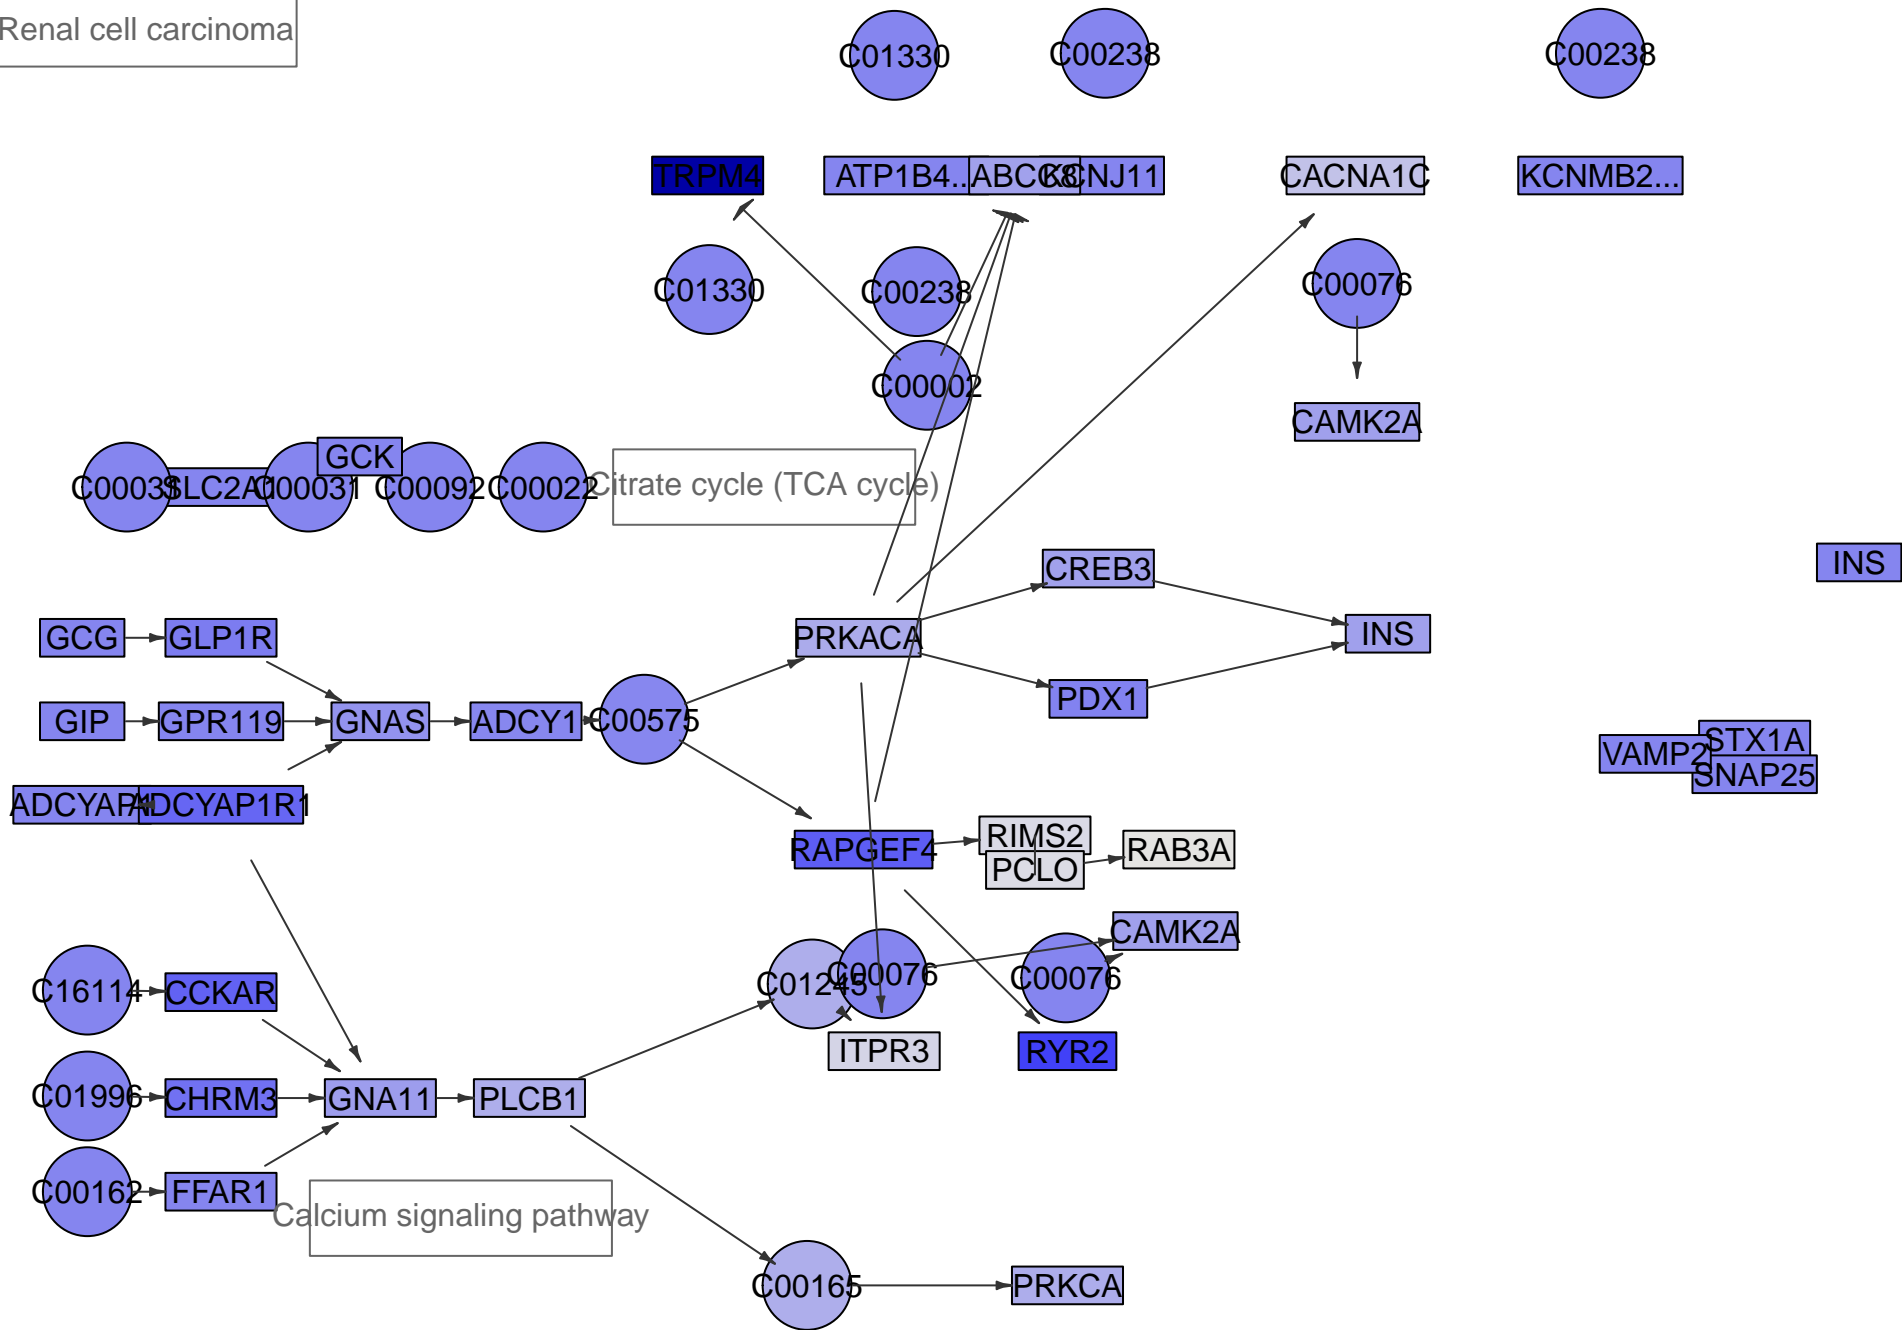

# Insulin secretion

all genes

maximum = 7

sink node genes

maximum = 2

Renal cell carcinoma

Renal cell carcinoma

Renal cell carcinoma

Renal cell carcinoma

Renal cell carcinoma

Renal cell carcinoma

Renal cell carcinoma

Renal cell carcinoma

Renal cell carcinoma

Renal cell carcinoma

Renal cell carcinoma