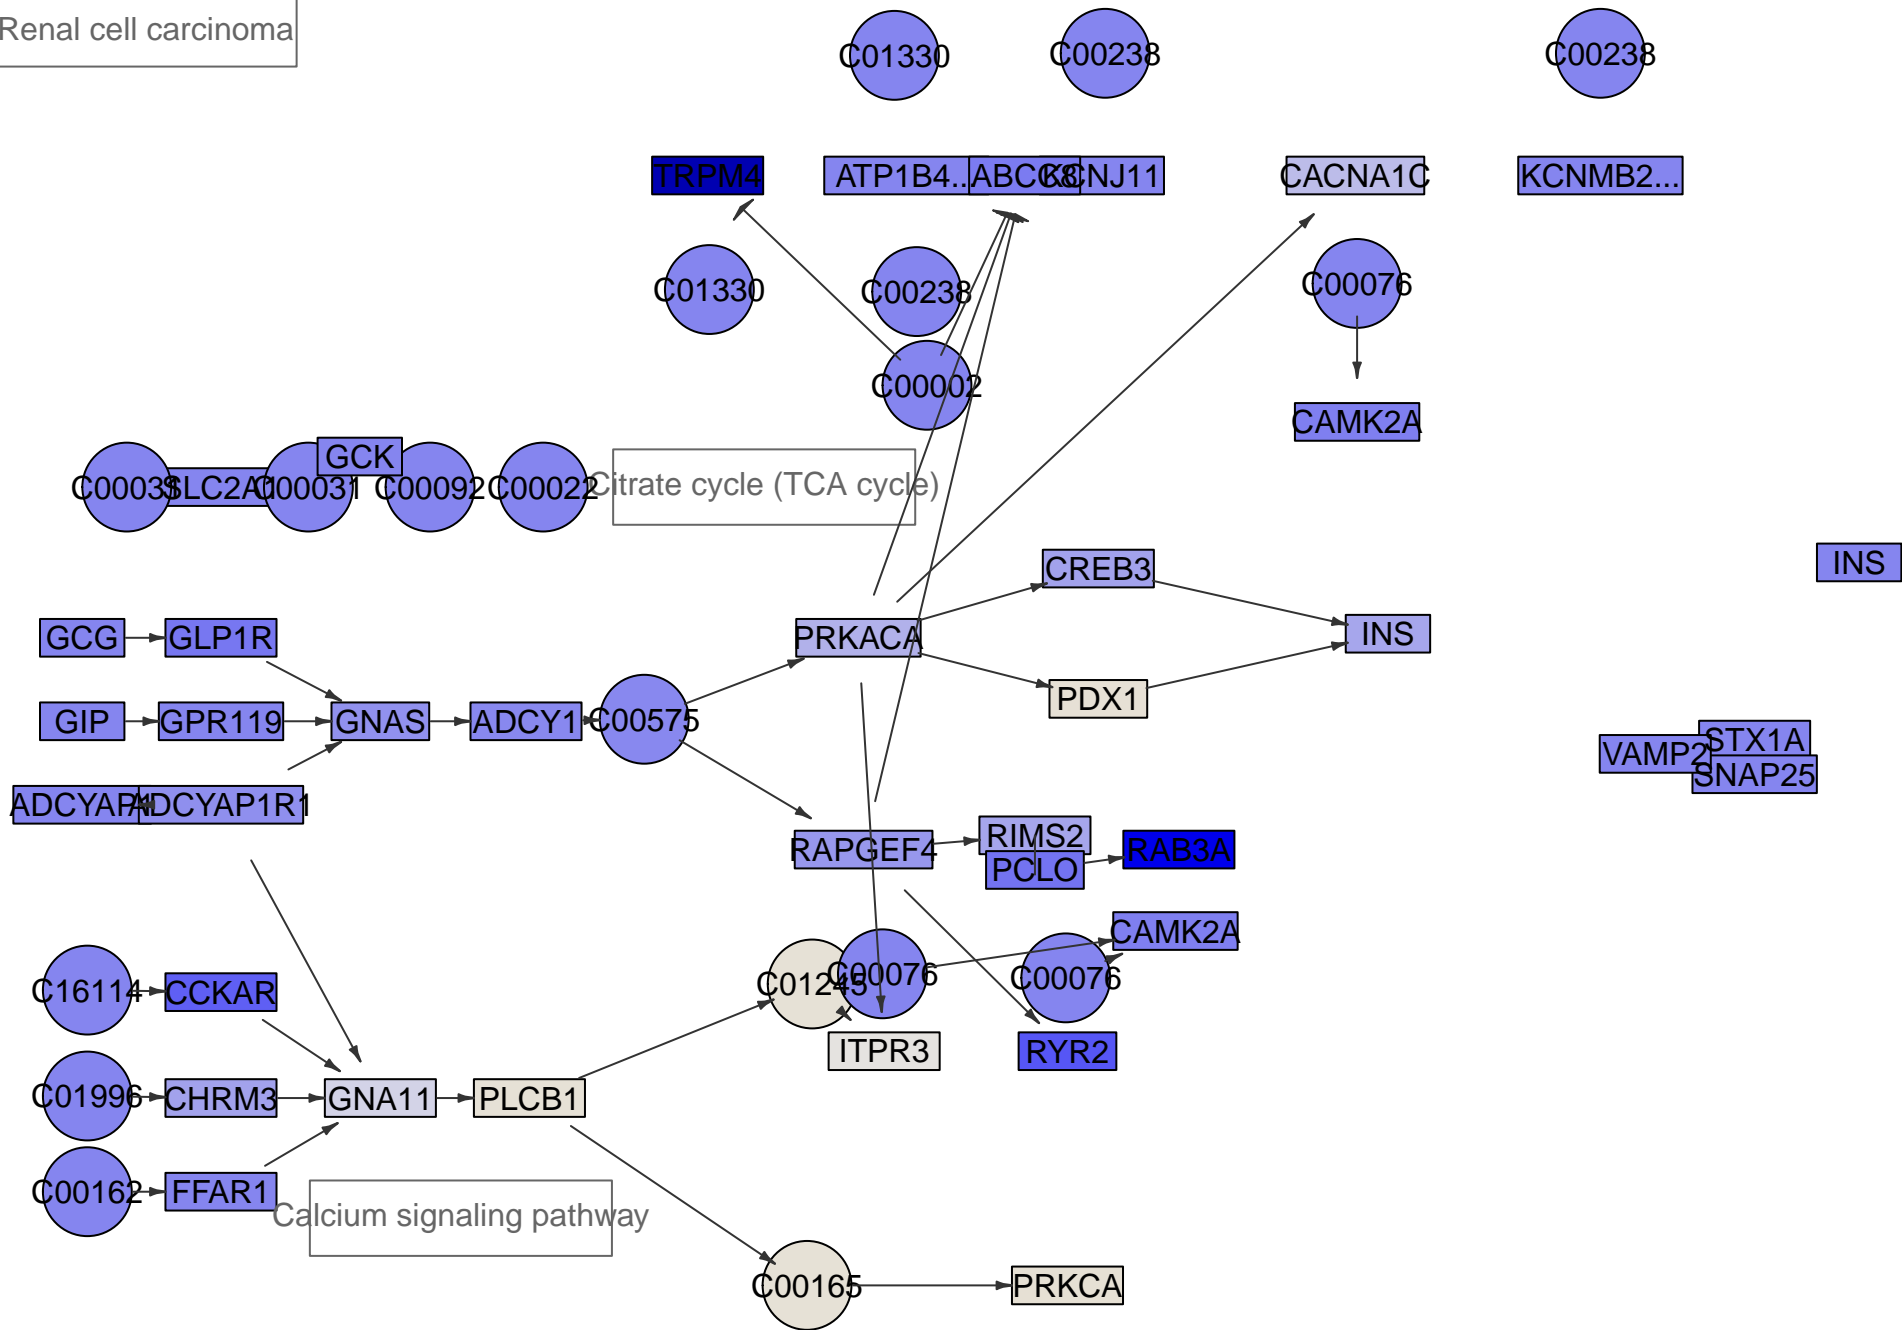

# Insulin secretion

all genes

maximum = 7

sink node genes

maximum = 2

Renal cell carcinoma

Renal cell carcinoma

Renal cell carcinoma

Renal cell carcinoma

Renal cell carcinoma

Renal cell carcinoma

Renal cell carcinoma

Renal cell carcinoma

Renal cell carcinoma

Renal cell carcinoma

Renal cell carcinoma