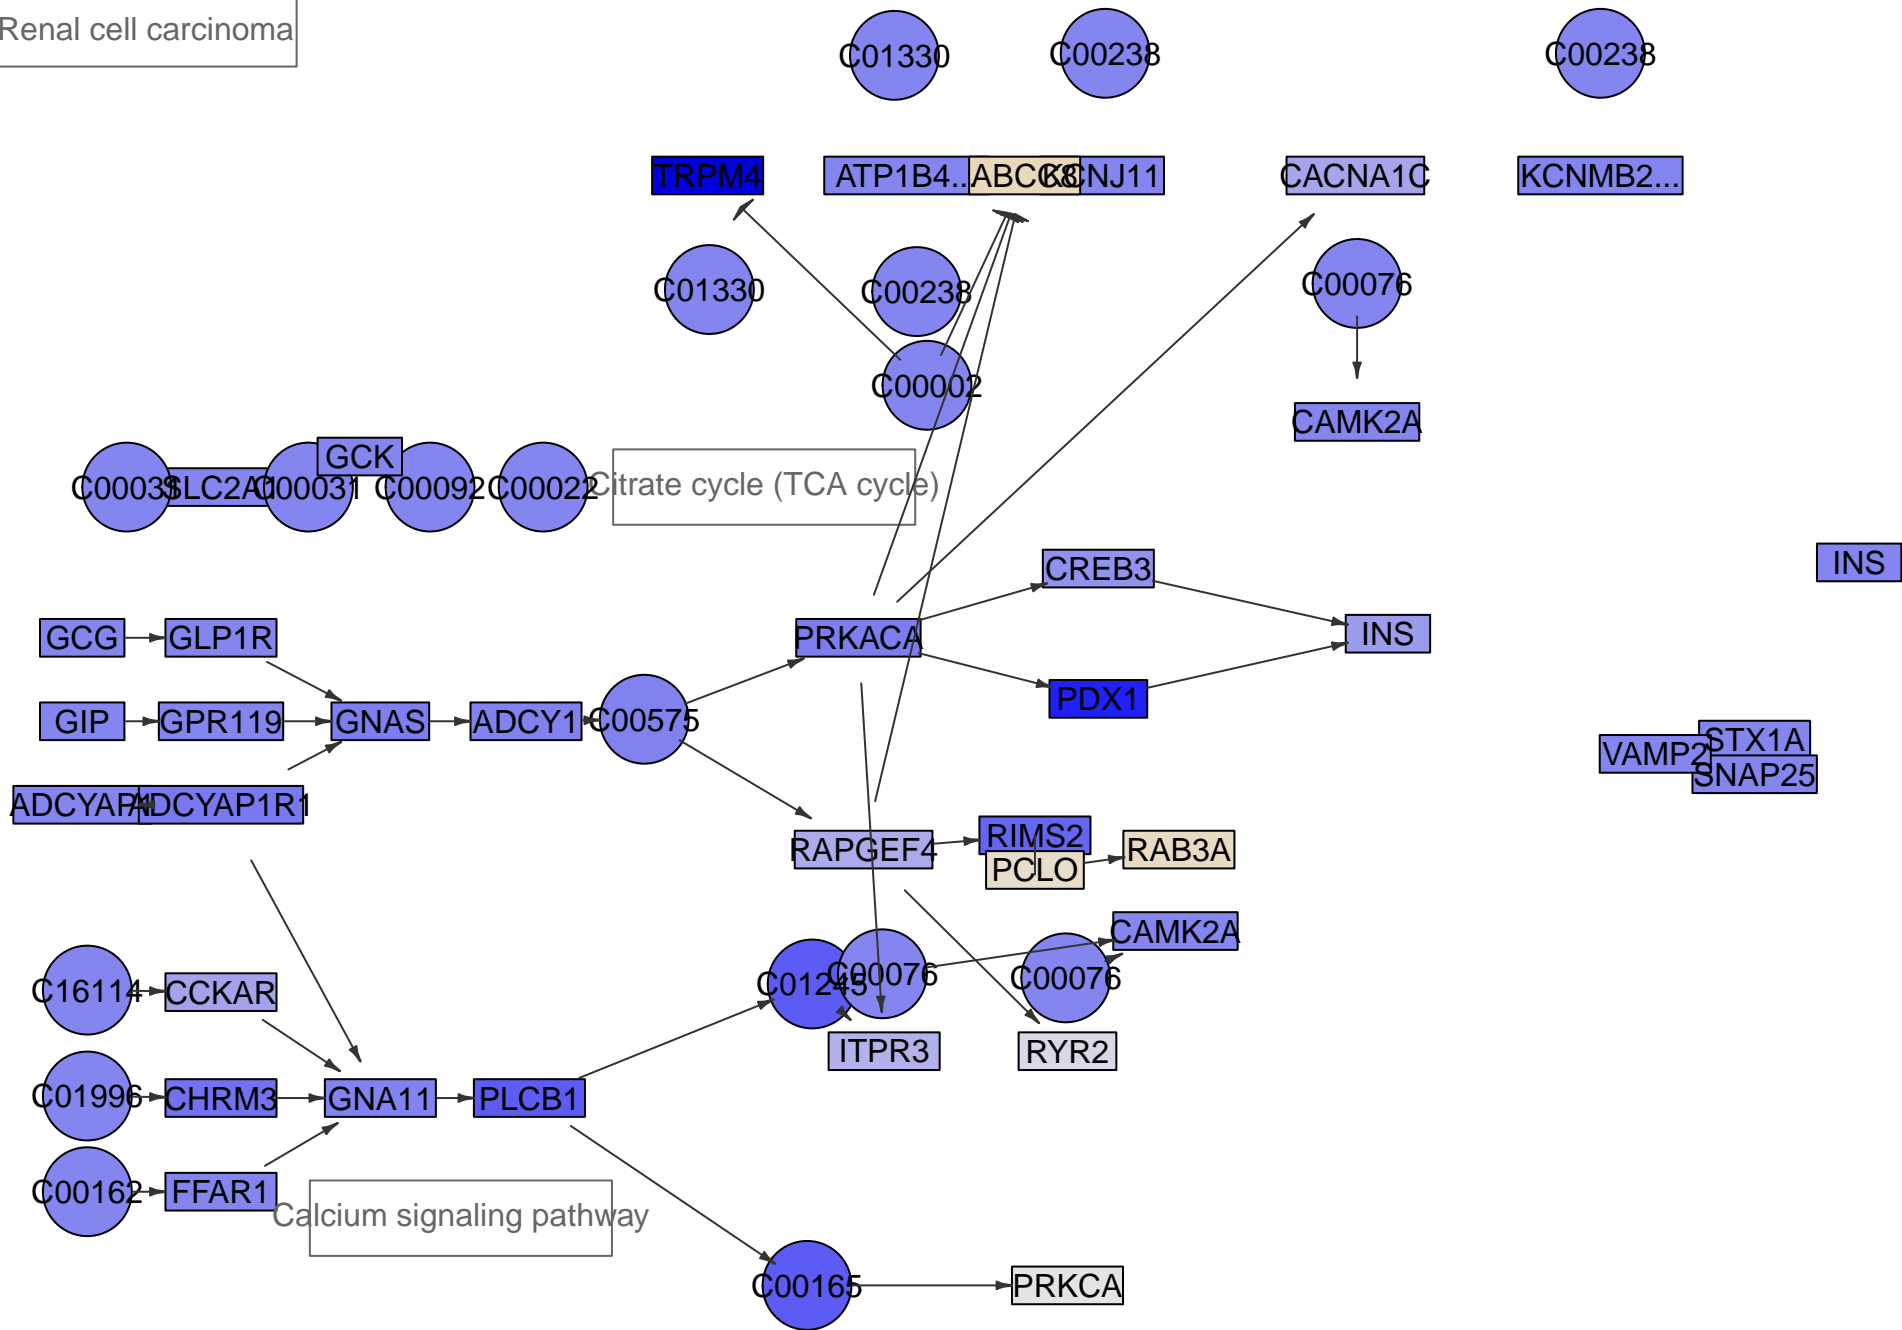

# Insulin secretion

all genes

maximum = 7

sink node genes

maximum = 2

Renal cell carcinoma

Renal cell carcinoma

Renal cell carcinoma

Renal cell carcinoma

Renal cell carcinoma

Renal cell carcinoma

Renal cell carcinoma

Renal cell carcinoma

Renal cell carcinoma

Renal cell carcinoma

Renal cell carcinoma