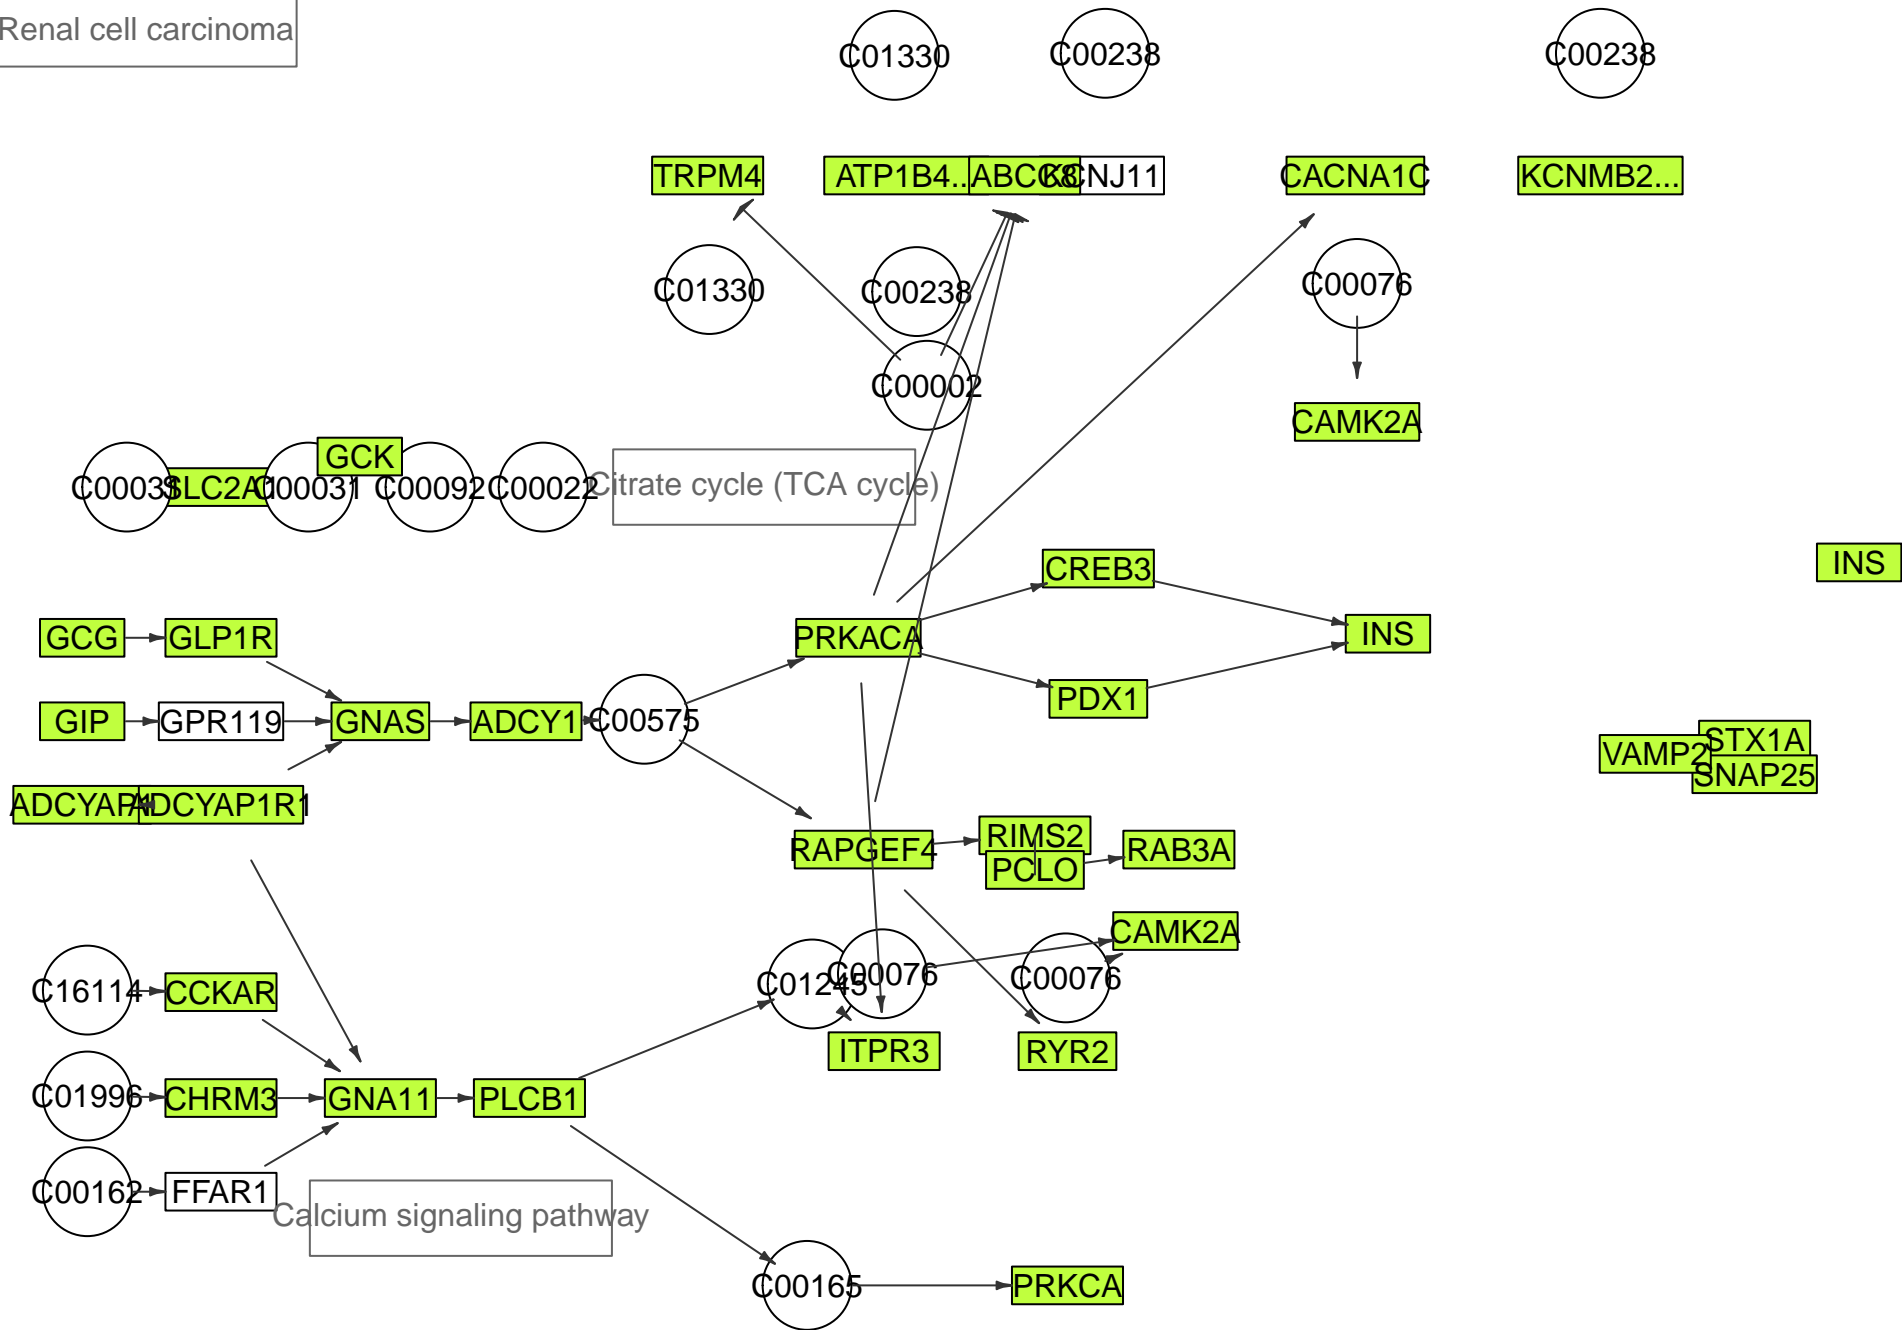

# Insulin secretion

all genes

maximum = 7

sink node genes

maximum = 2

Renal cell carcinoma

Renal cell carcinoma

Renal cell carcinoma

Renal cell carcinoma

Renal cell carcinoma

Renal cell carcinoma

Renal cell carcinoma

Renal cell carcinoma

Renal cell carcinoma

Renal cell carcinoma

Renal cell carcinoma