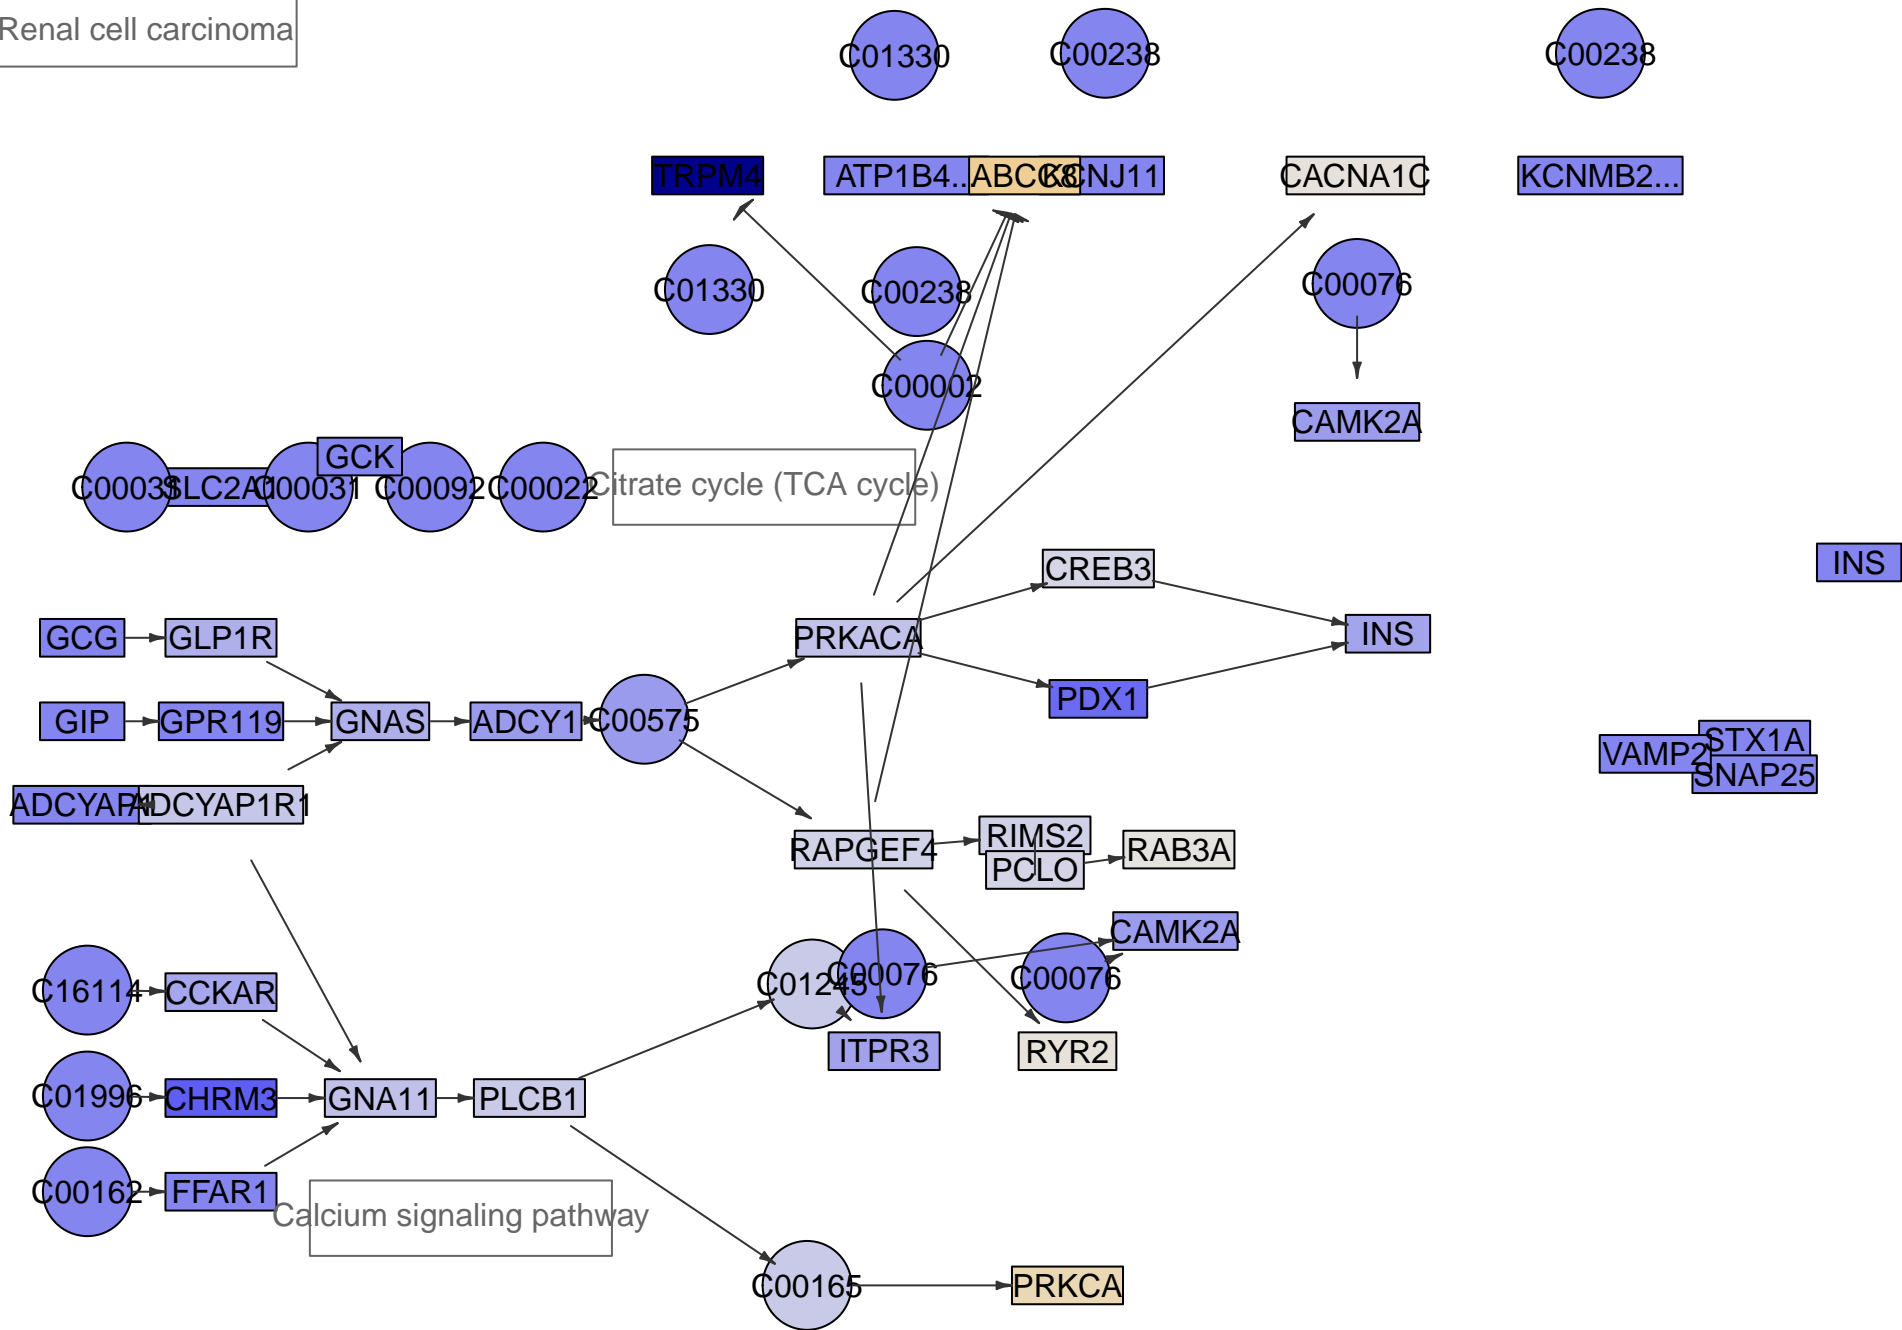

# Insulin secretion

all genes

maximum = 7

sink node genes

maximum = 2

Renal cell carcinoma

Renal cell carcinoma

Renal cell carcinoma

Renal cell carcinoma

Renal cell carcinoma

Renal cell carcinoma

Renal cell carcinoma

Renal cell carcinoma

Renal cell carcinoma

Renal cell carcinoma

Renal cell carcinoma