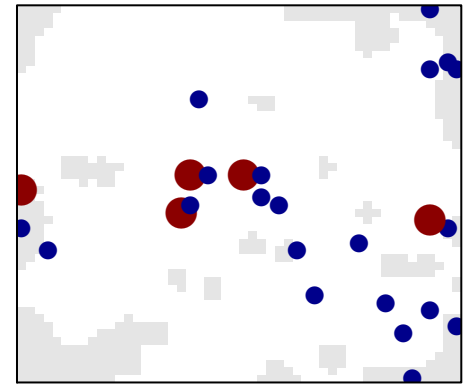

# Insulin secretion

all genes

maximum = 7

sink node genes

maximum = 2

Renal cell carcinoma

Renal cell carcinoma

Renal cell carcinoma