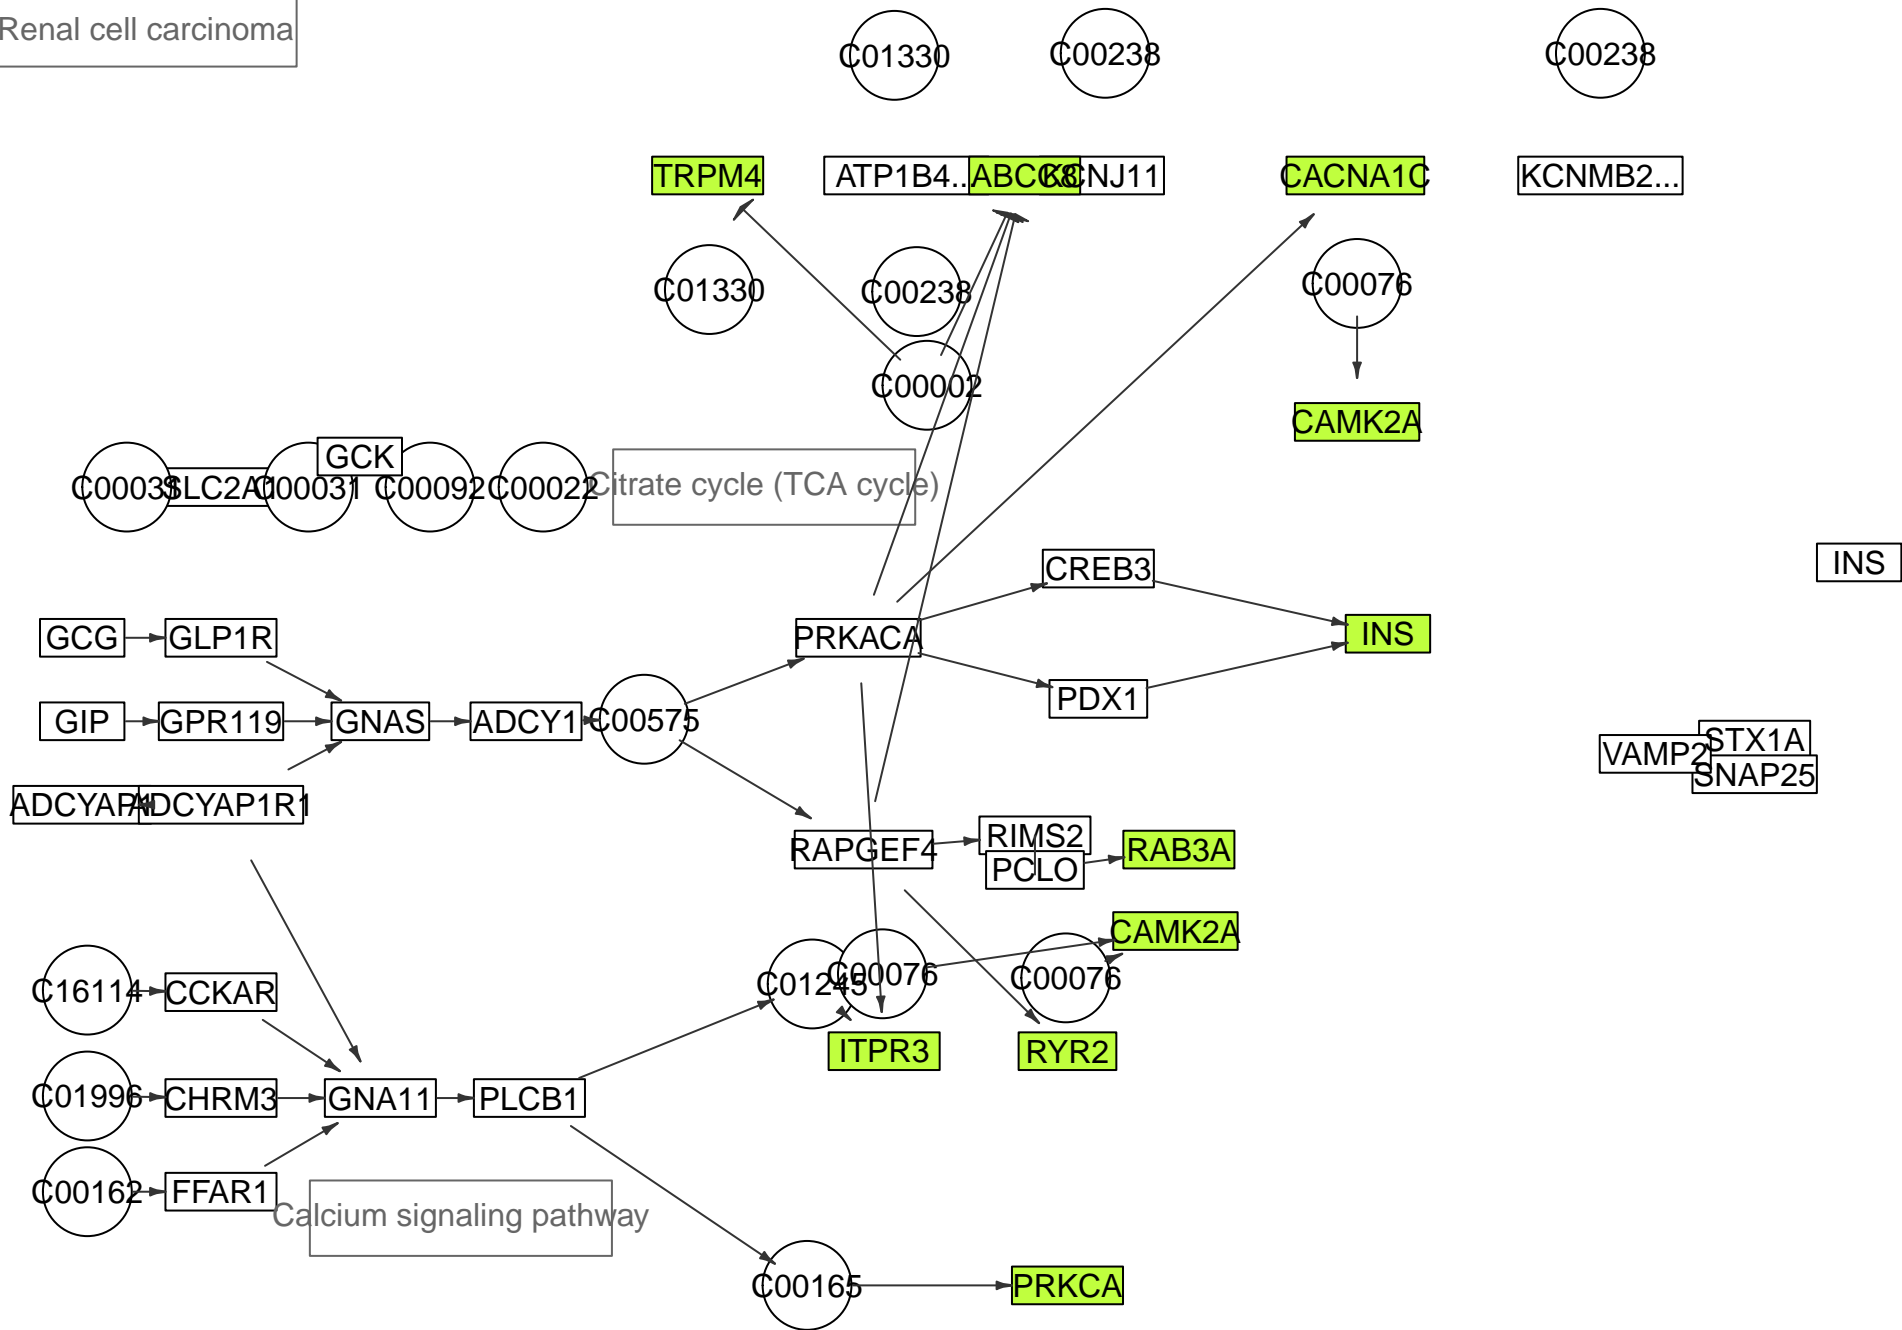

# Insulin secretion

all genes

maximum = 7

sink node genes

maximum = 2

Renal cell carcinoma

Renal cell carcinoma

Renal cell carcinoma

Renal cell carcinoma

Renal cell carcinoma

Renal cell carcinoma

Renal cell carcinoma

Renal cell carcinoma

Renal cell carcinoma

Renal cell carcinoma

Renal cell carcinoma