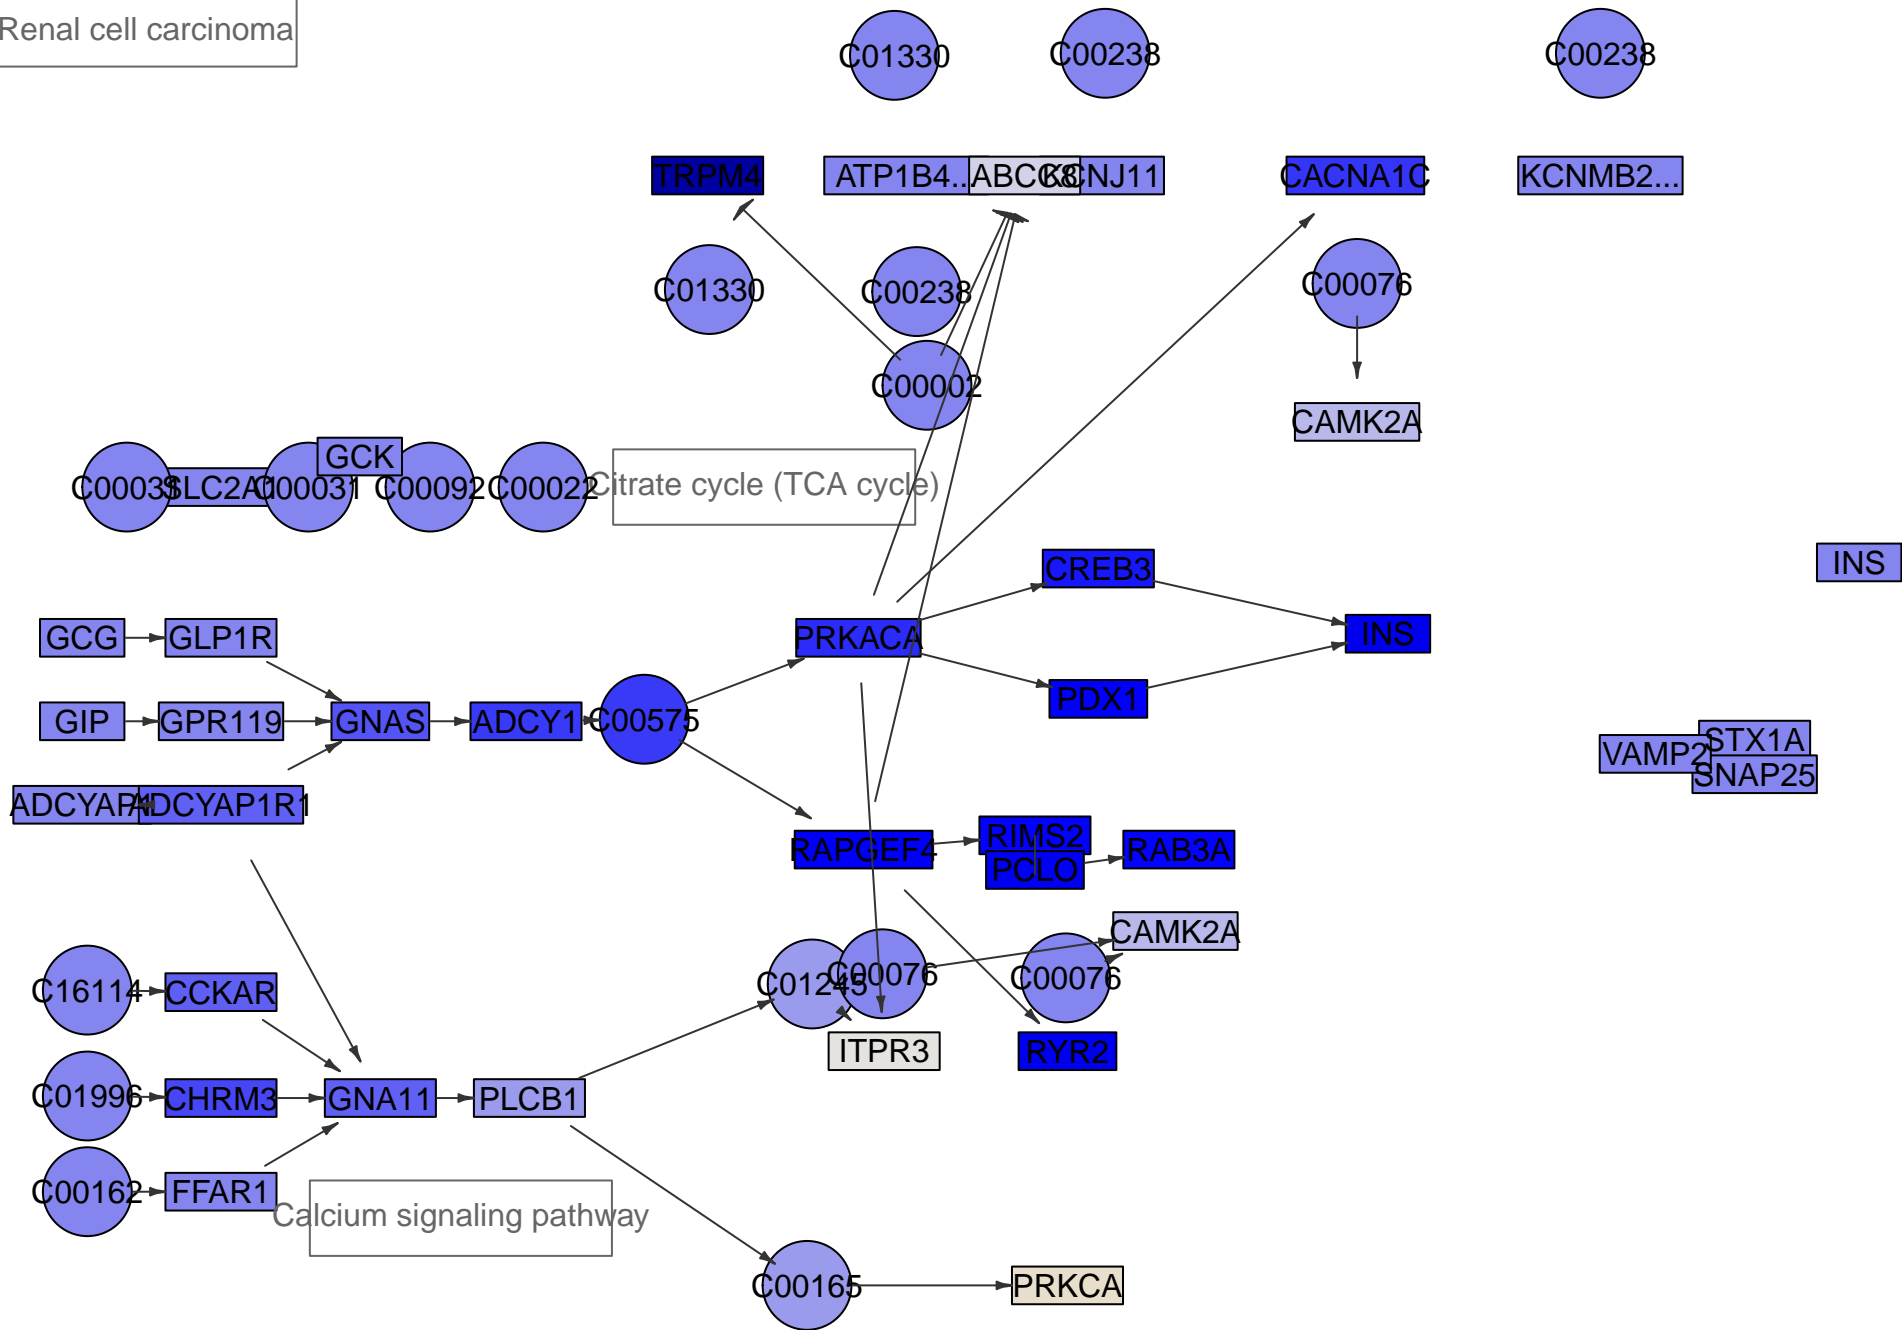

# Insulin secretion

all genes

maximum = 7

sink node genes

maximum = 2

Renal cell carcinoma

Renal cell carcinoma

Renal cell carcinoma

Renal cell carcinoma

Renal cell carcinoma

Renal cell carcinoma

Renal cell carcinoma

Renal cell carcinoma

Renal cell carcinoma

Renal cell carcinoma

Renal cell carcinoma