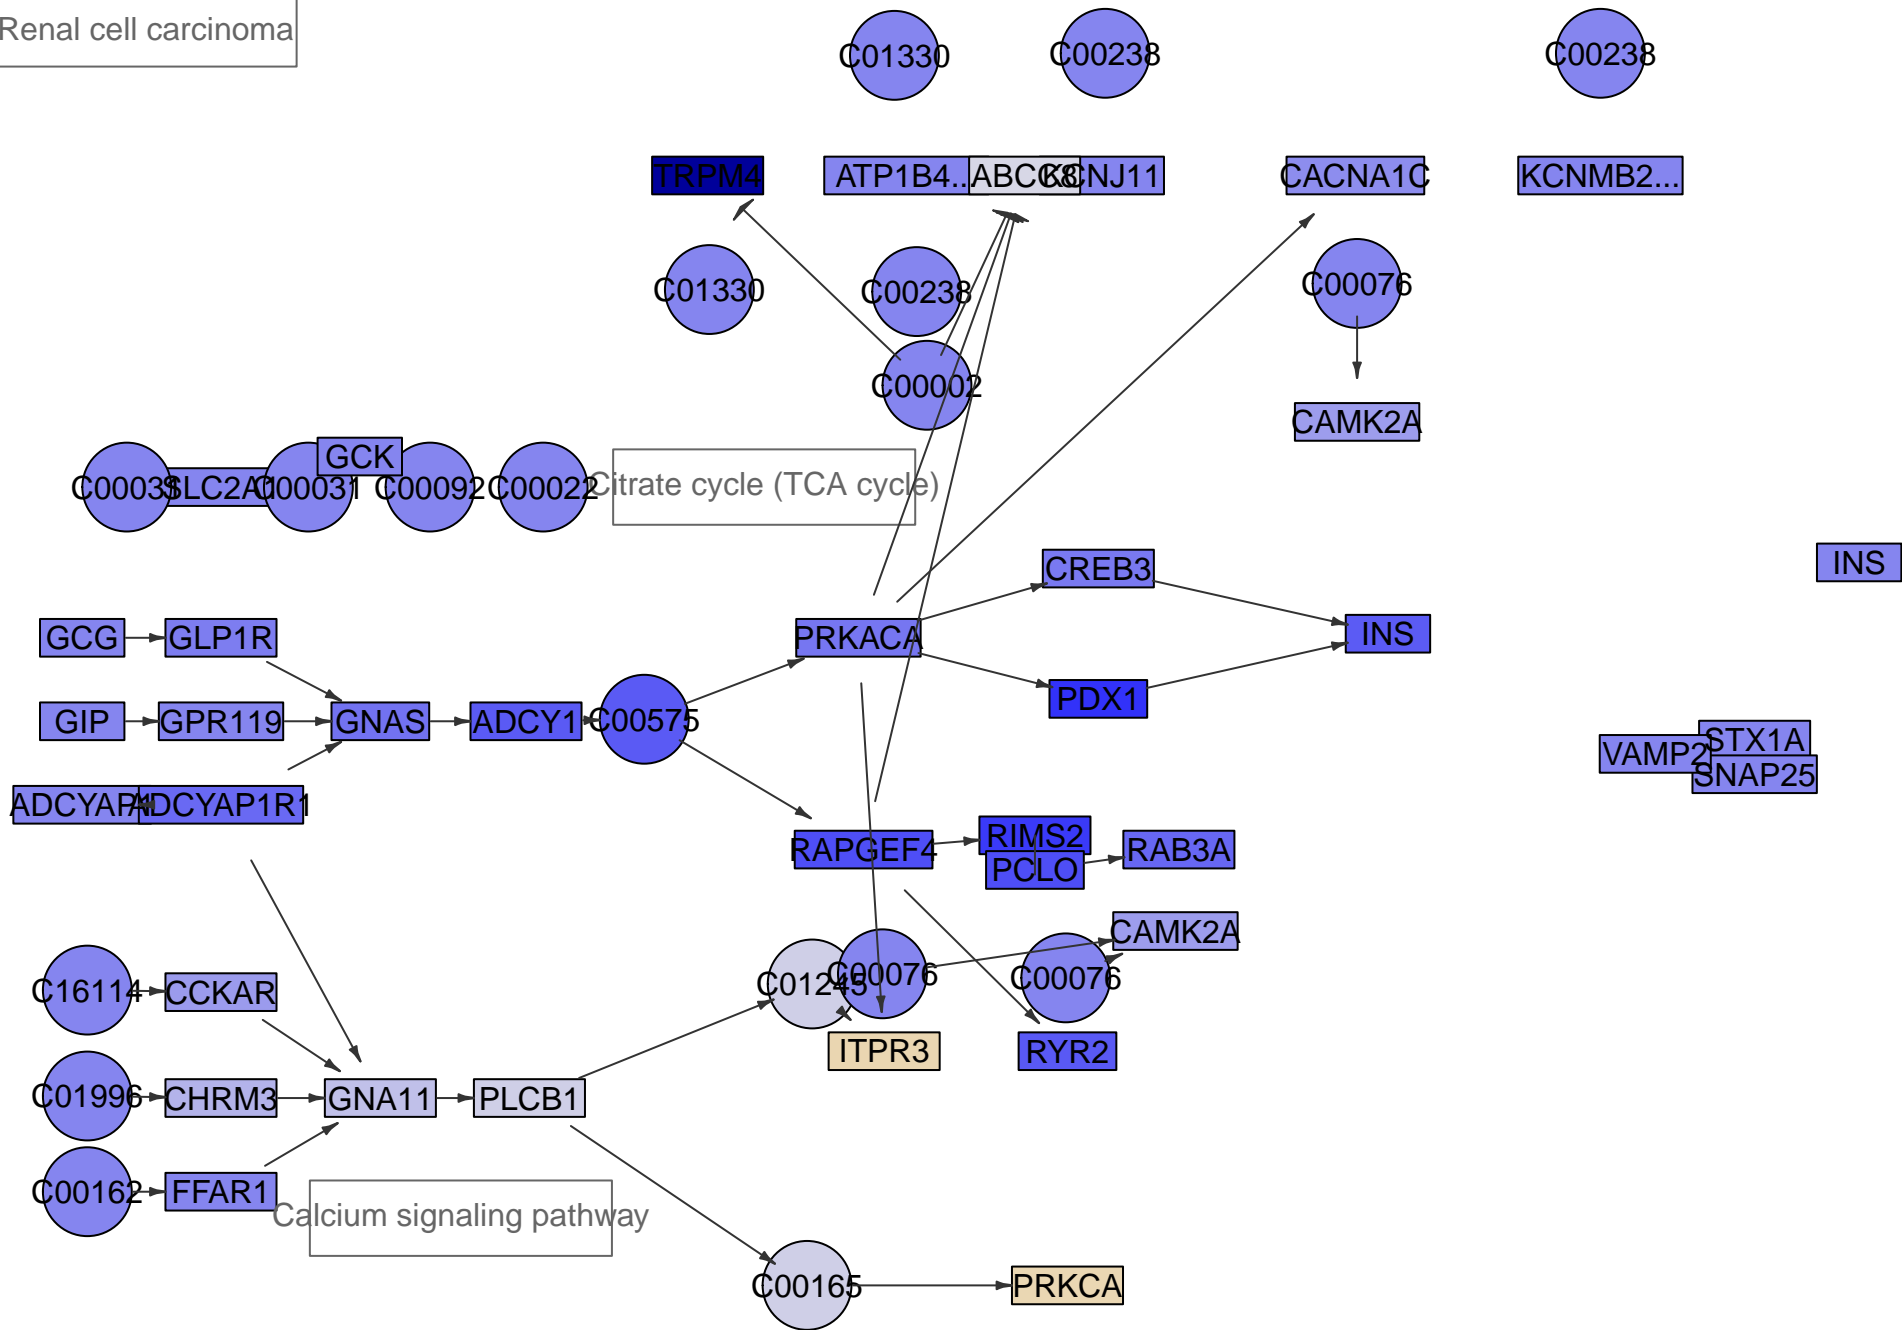

# Insulin secretion

all genes

maximum = 7

sink node genes

maximum = 2

Renal cell carcinoma

Renal cell carcinoma

Renal cell carcinoma

Renal cell carcinoma

Renal cell carcinoma

Renal cell carcinoma

Renal cell carcinoma

Renal cell carcinoma

Renal cell carcinoma

Renal cell carcinoma

Renal cell carcinoma