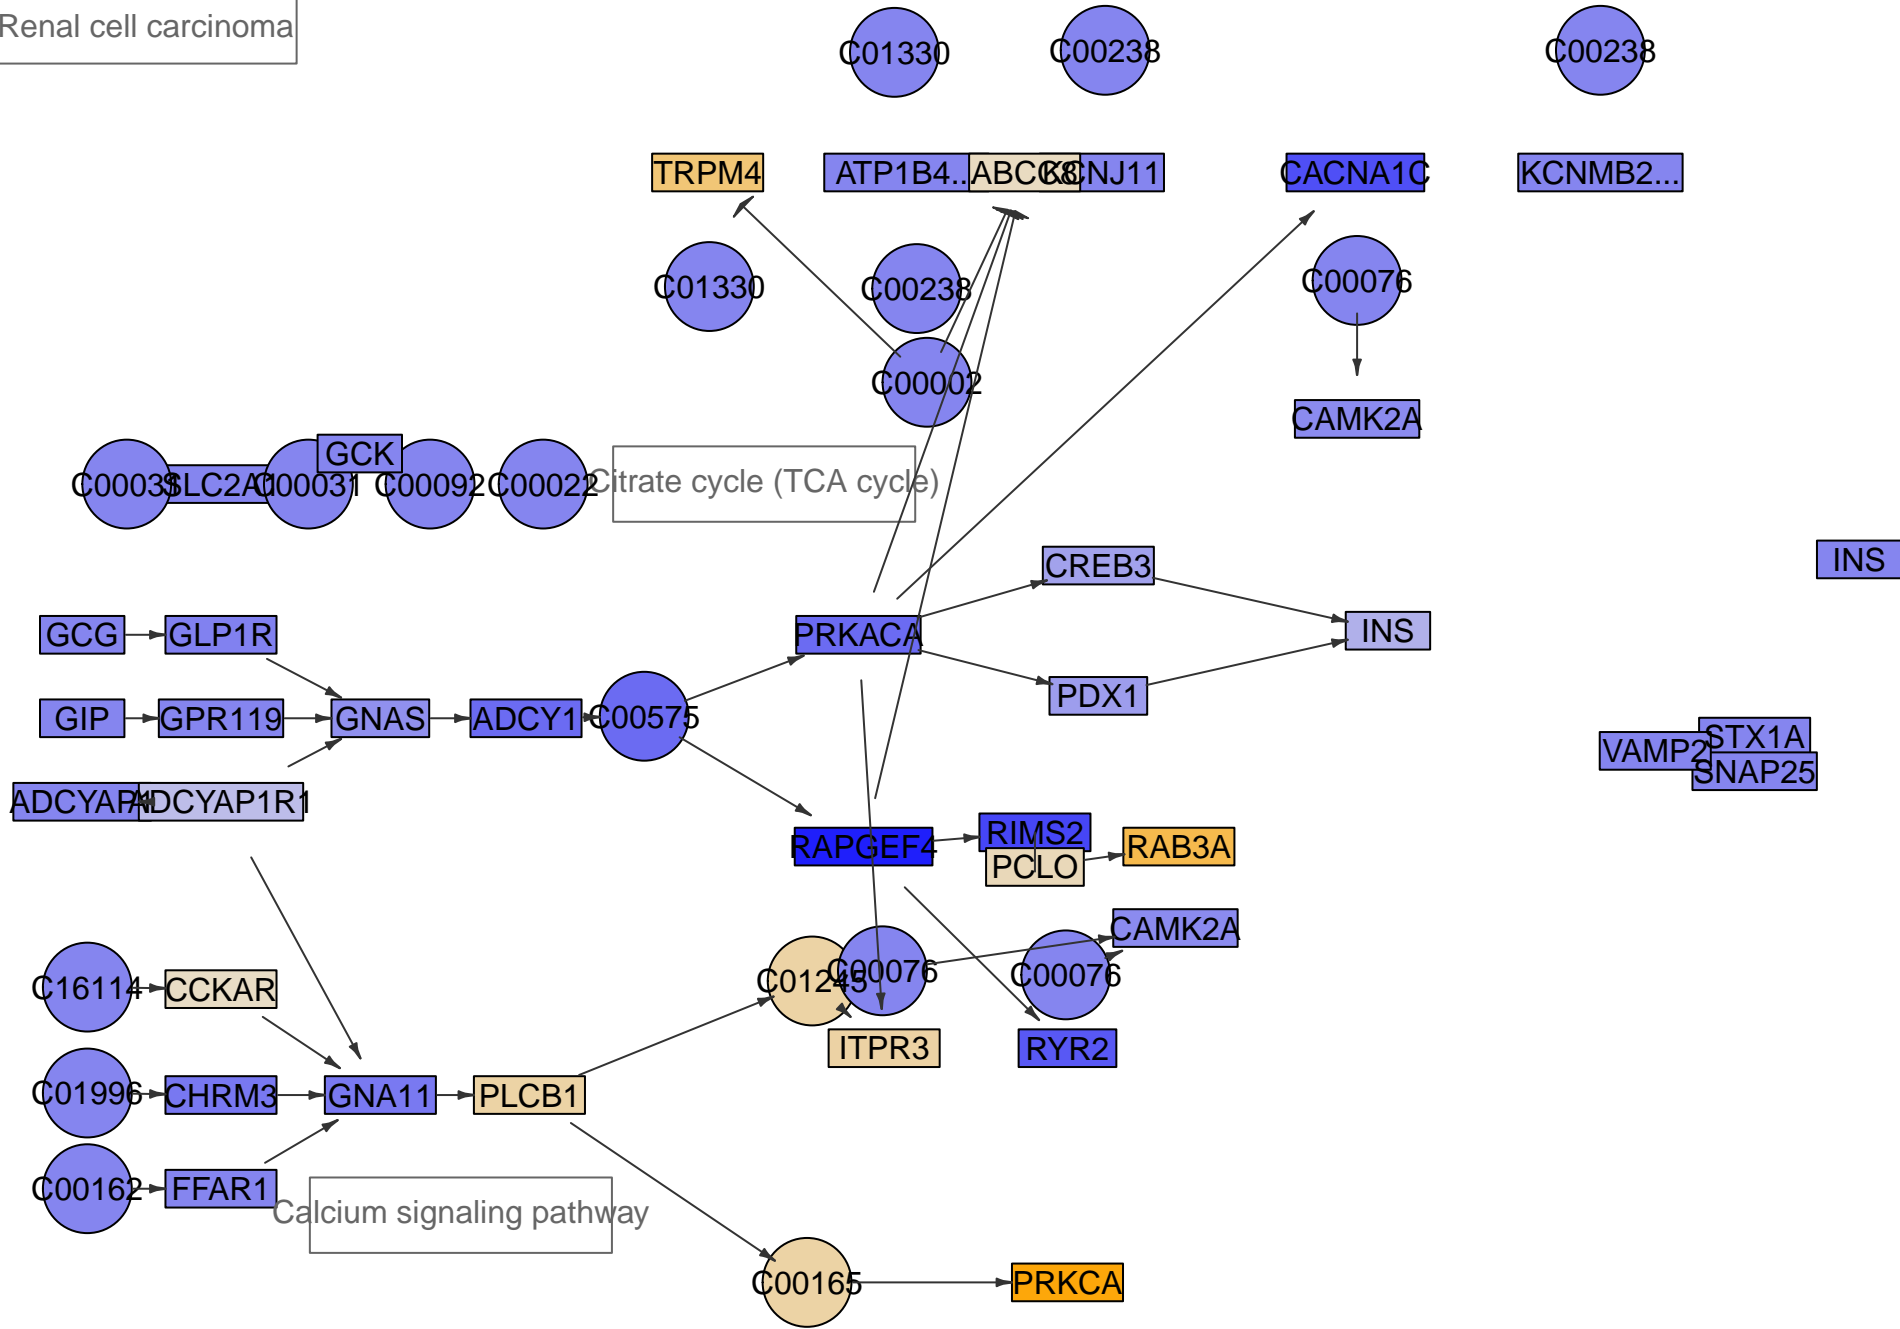

# Insulin secretion

all genes

maximum = 7

sink node genes

maximum = 2

Renal cell carcinoma

Renal cell carcinoma

Renal cell carcinoma

Renal cell carcinoma

Renal cell carcinoma

Renal cell carcinoma

Renal cell carcinoma

Renal cell carcinoma

Renal cell carcinoma

Renal cell carcinoma

Renal cell carcinoma