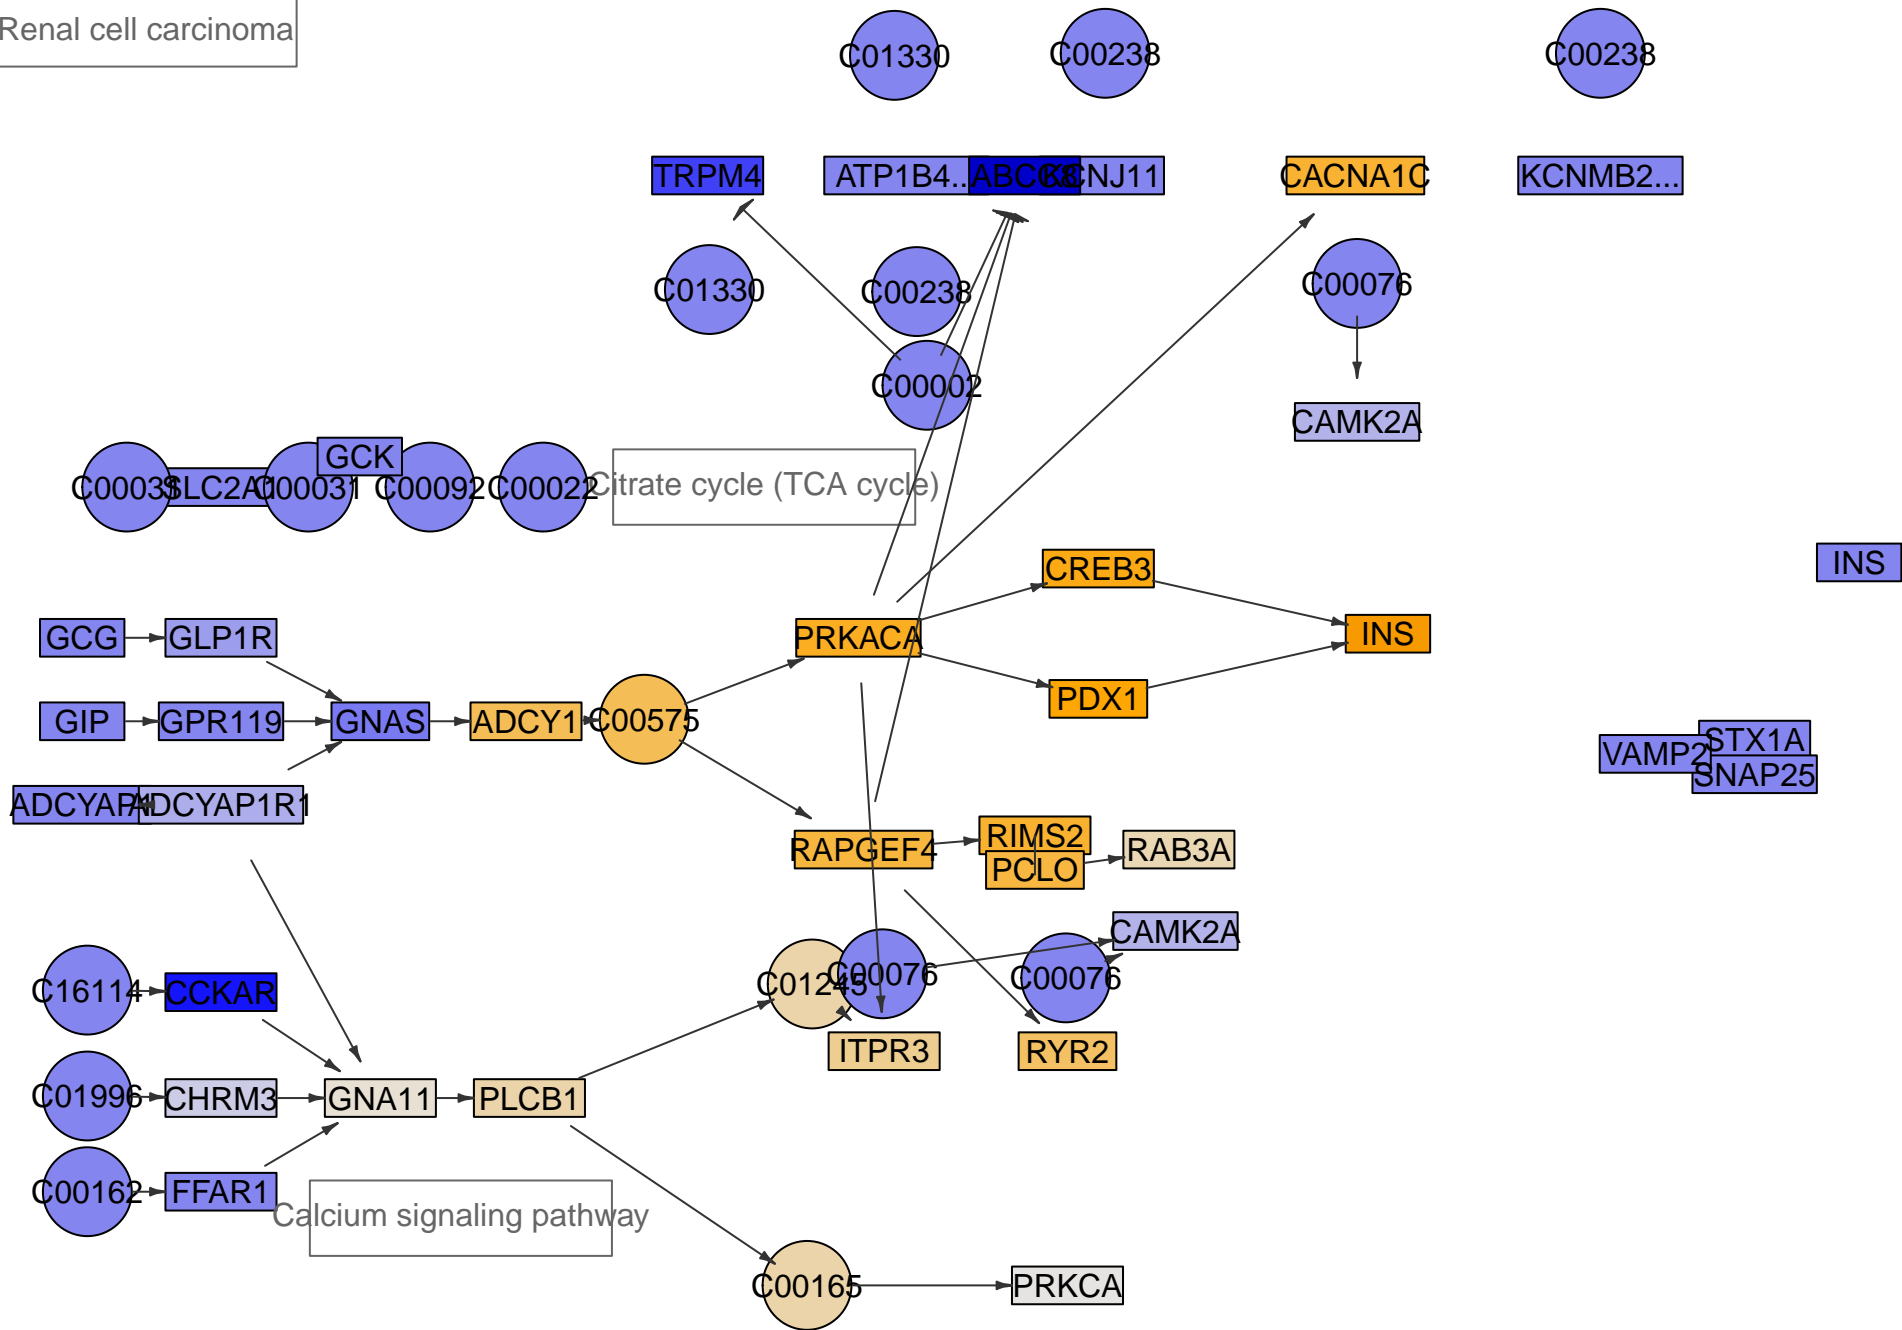

# Insulin secretion

all genes

maximum = 7

sink node genes

maximum = 2

Renal cell carcinoma

Renal cell carcinoma

Renal cell carcinoma

Renal cell carcinoma

Renal cell carcinoma

Renal cell carcinoma

Renal cell carcinoma

Renal cell carcinoma

Renal cell carcinoma

Renal cell carcinoma

Renal cell carcinoma