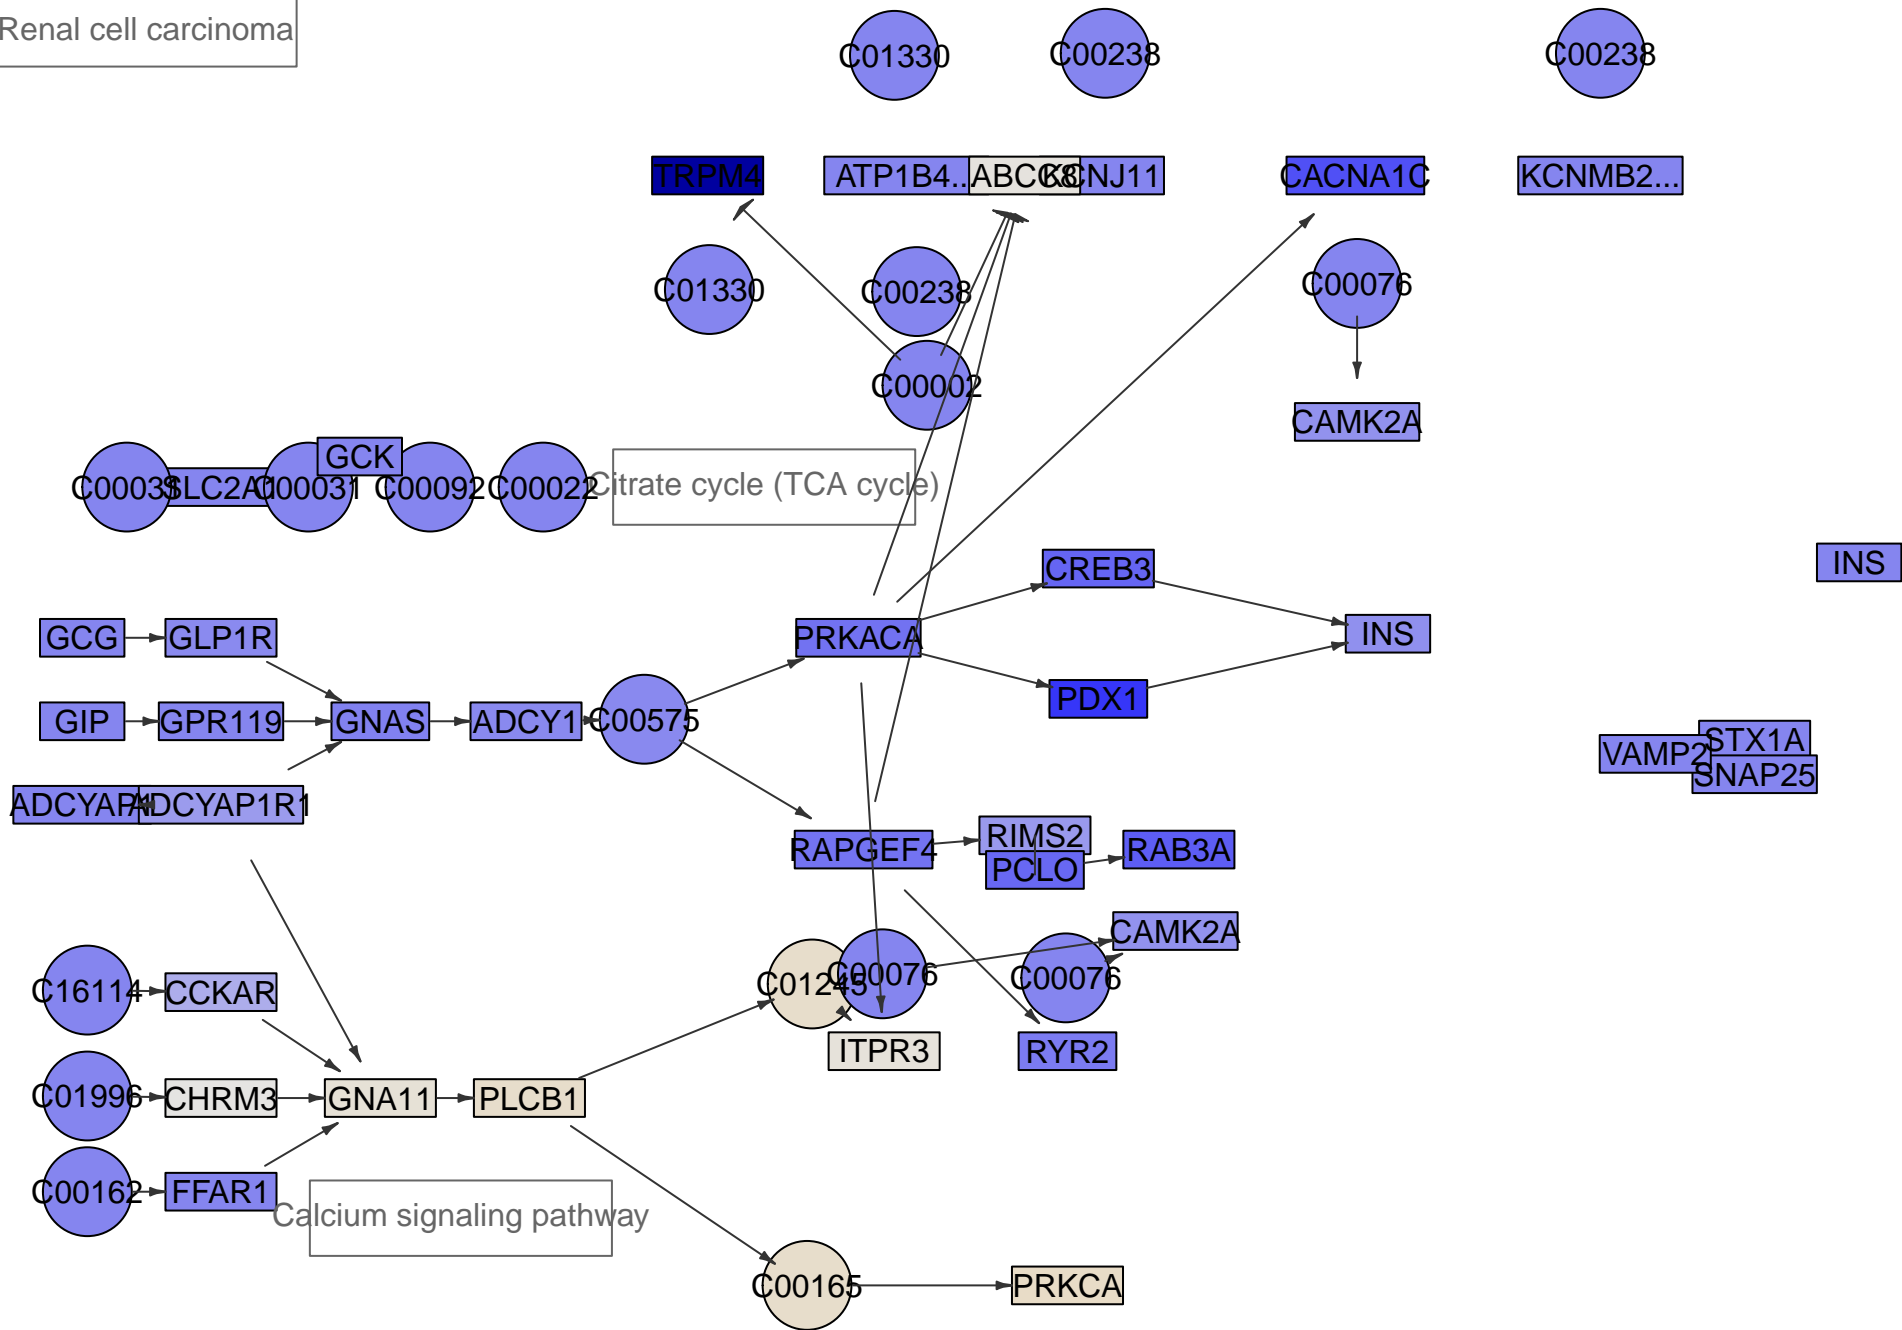

# Insulin secretion

all genes

maximum = 7

sink node genes

maximum = 2

Renal cell carcinoma

Renal cell carcinoma

Renal cell carcinoma

Renal cell carcinoma

Renal cell carcinoma

Renal cell carcinoma

Renal cell carcinoma

Renal cell carcinoma

Renal cell carcinoma

Renal cell carcinoma

Renal cell carcinoma