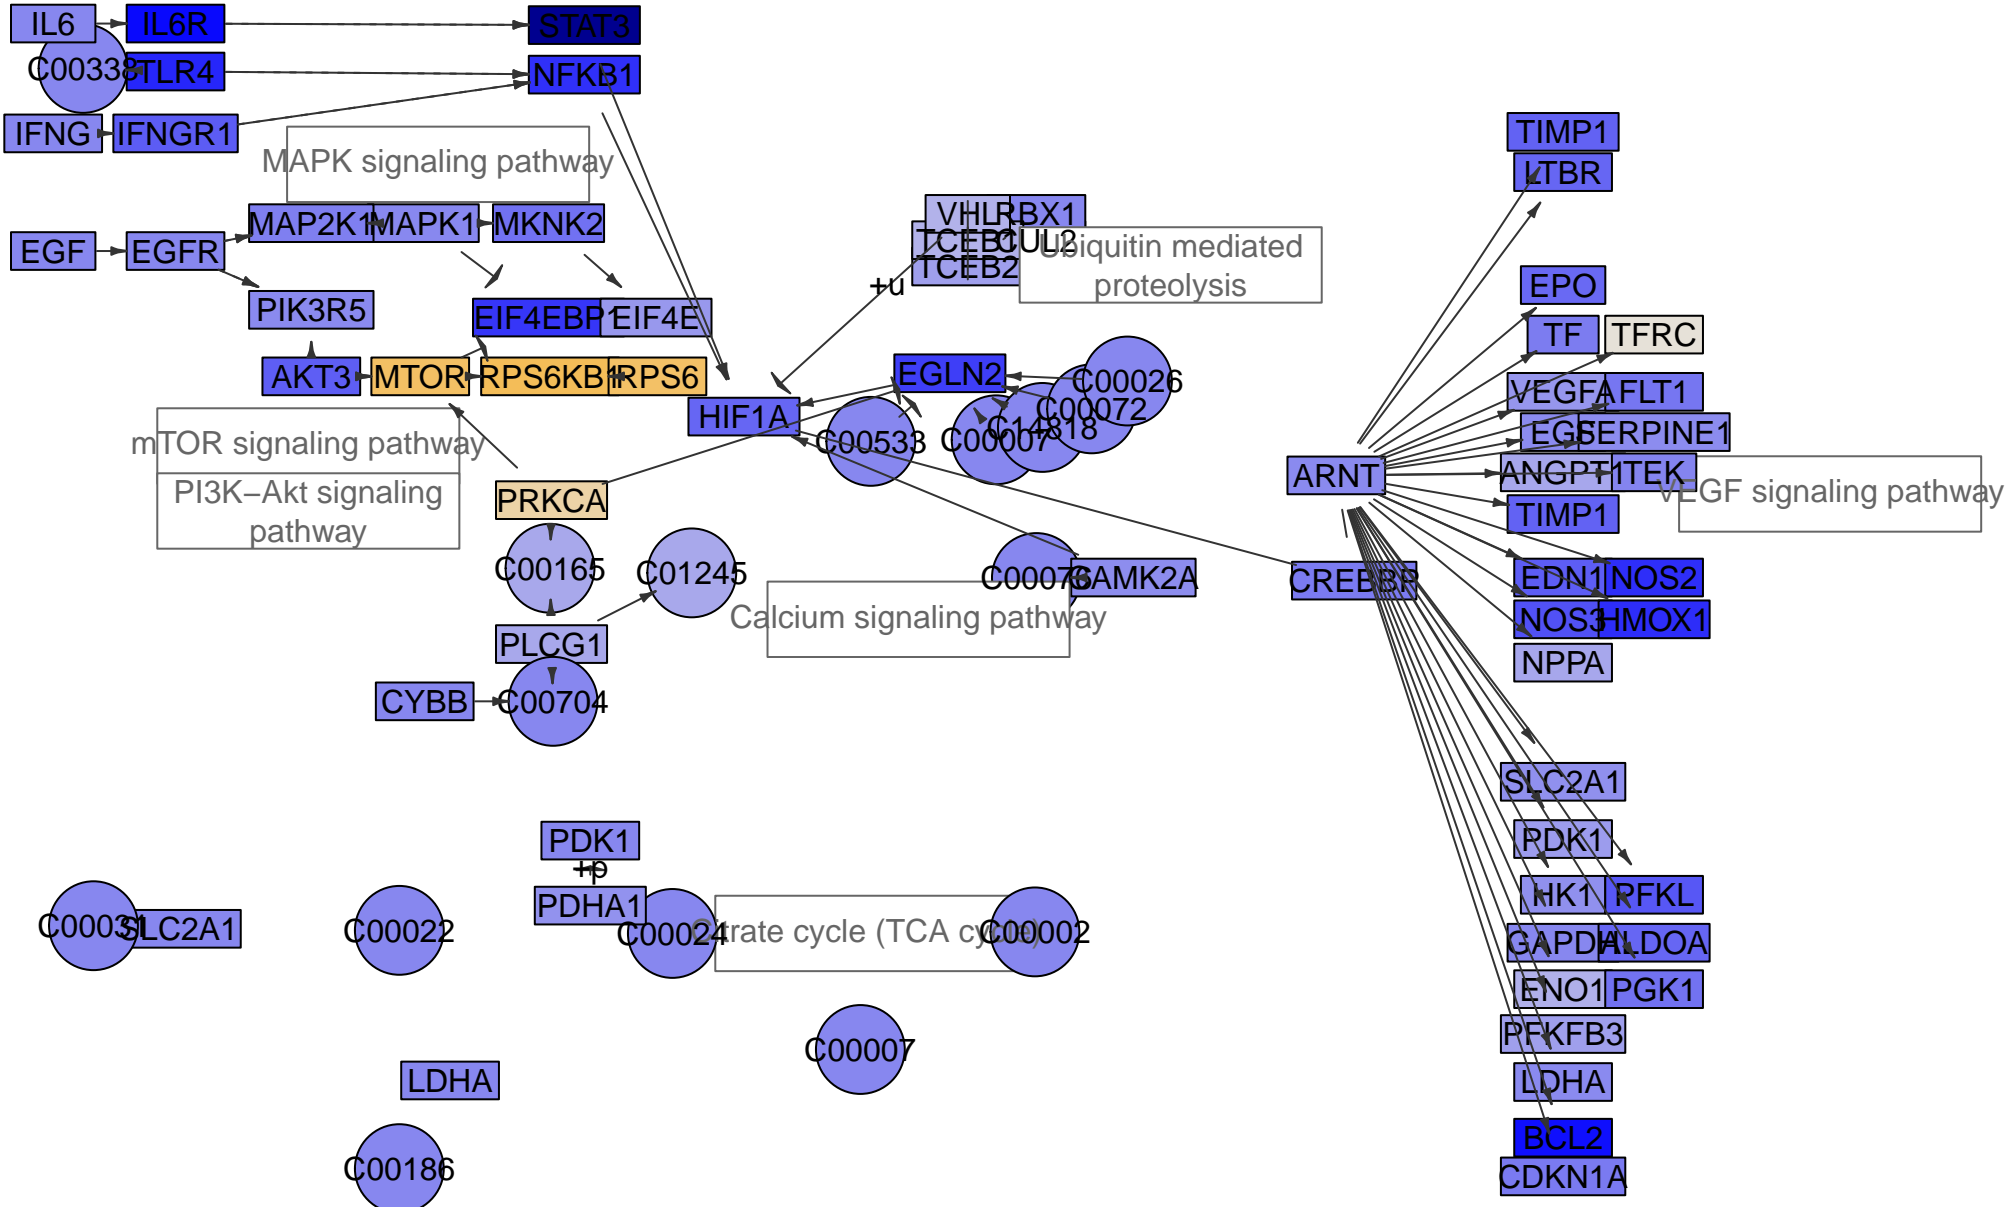

HIF-1 signaling pathway

all genes

maximum = 7

sink node genes

maximum = 3

Renal cell carcinoma

Renal cell carcinoma

Renal cell carcinoma

Renal cell carcinoma

Renal cell carcinoma

Renal cell carcinoma

Renal cell carcinoma

Renal cell carcinoma

Renal cell carcinoma

Renal cell carcinoma

Renal cell carcinoma