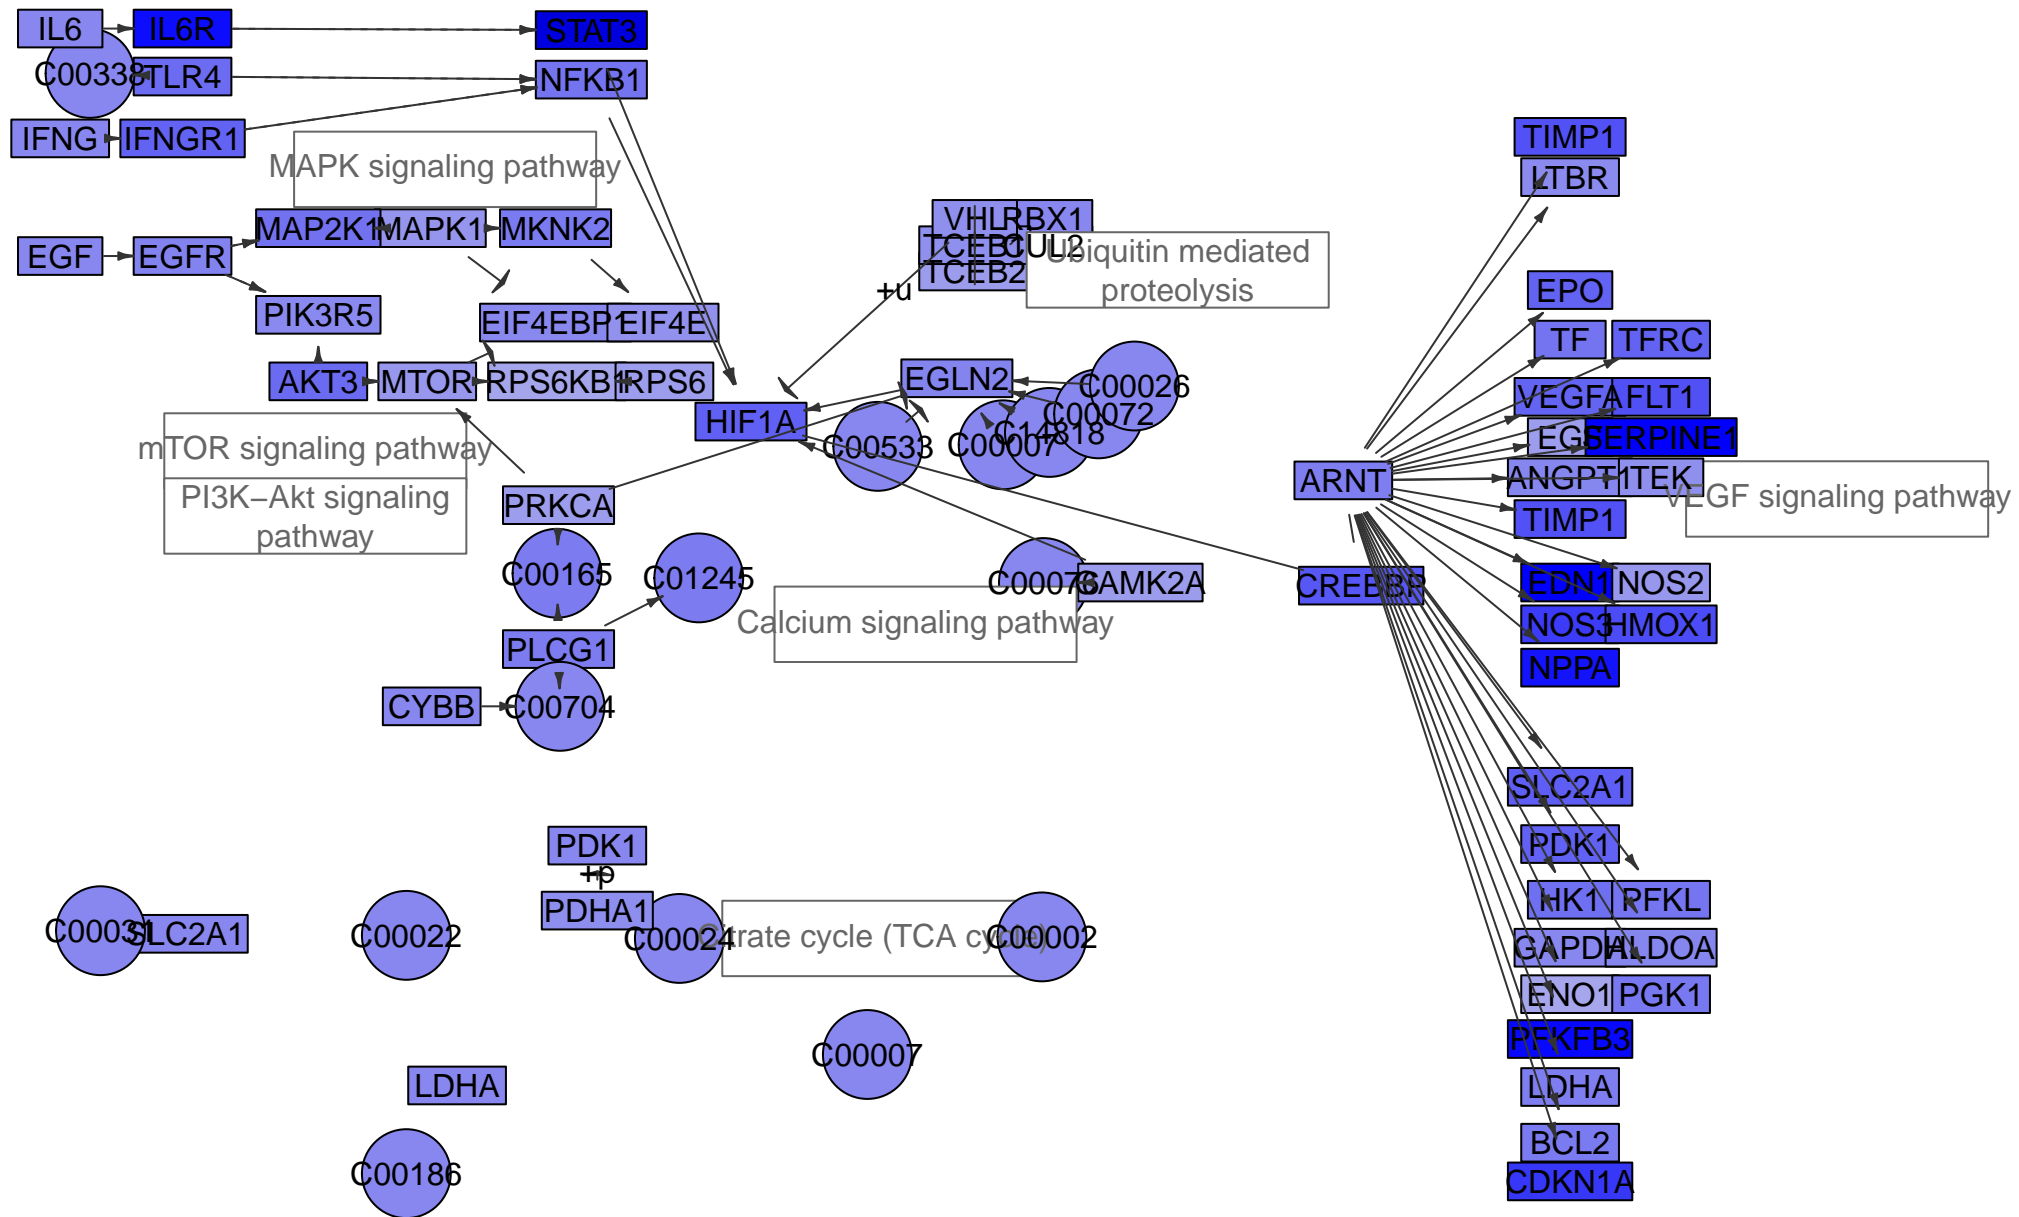

HIF-1 signaling pathway

all genes

maximum = 7

sink node genes

maximum = 3

Renal cell carcinoma

Renal cell carcinoma

Renal cell carcinoma

Renal cell carcinoma

Renal cell carcinoma

Renal cell carcinoma

Renal cell carcinoma

Renal cell carcinoma

Renal cell carcinoma

Renal cell carcinoma

Renal cell carcinoma