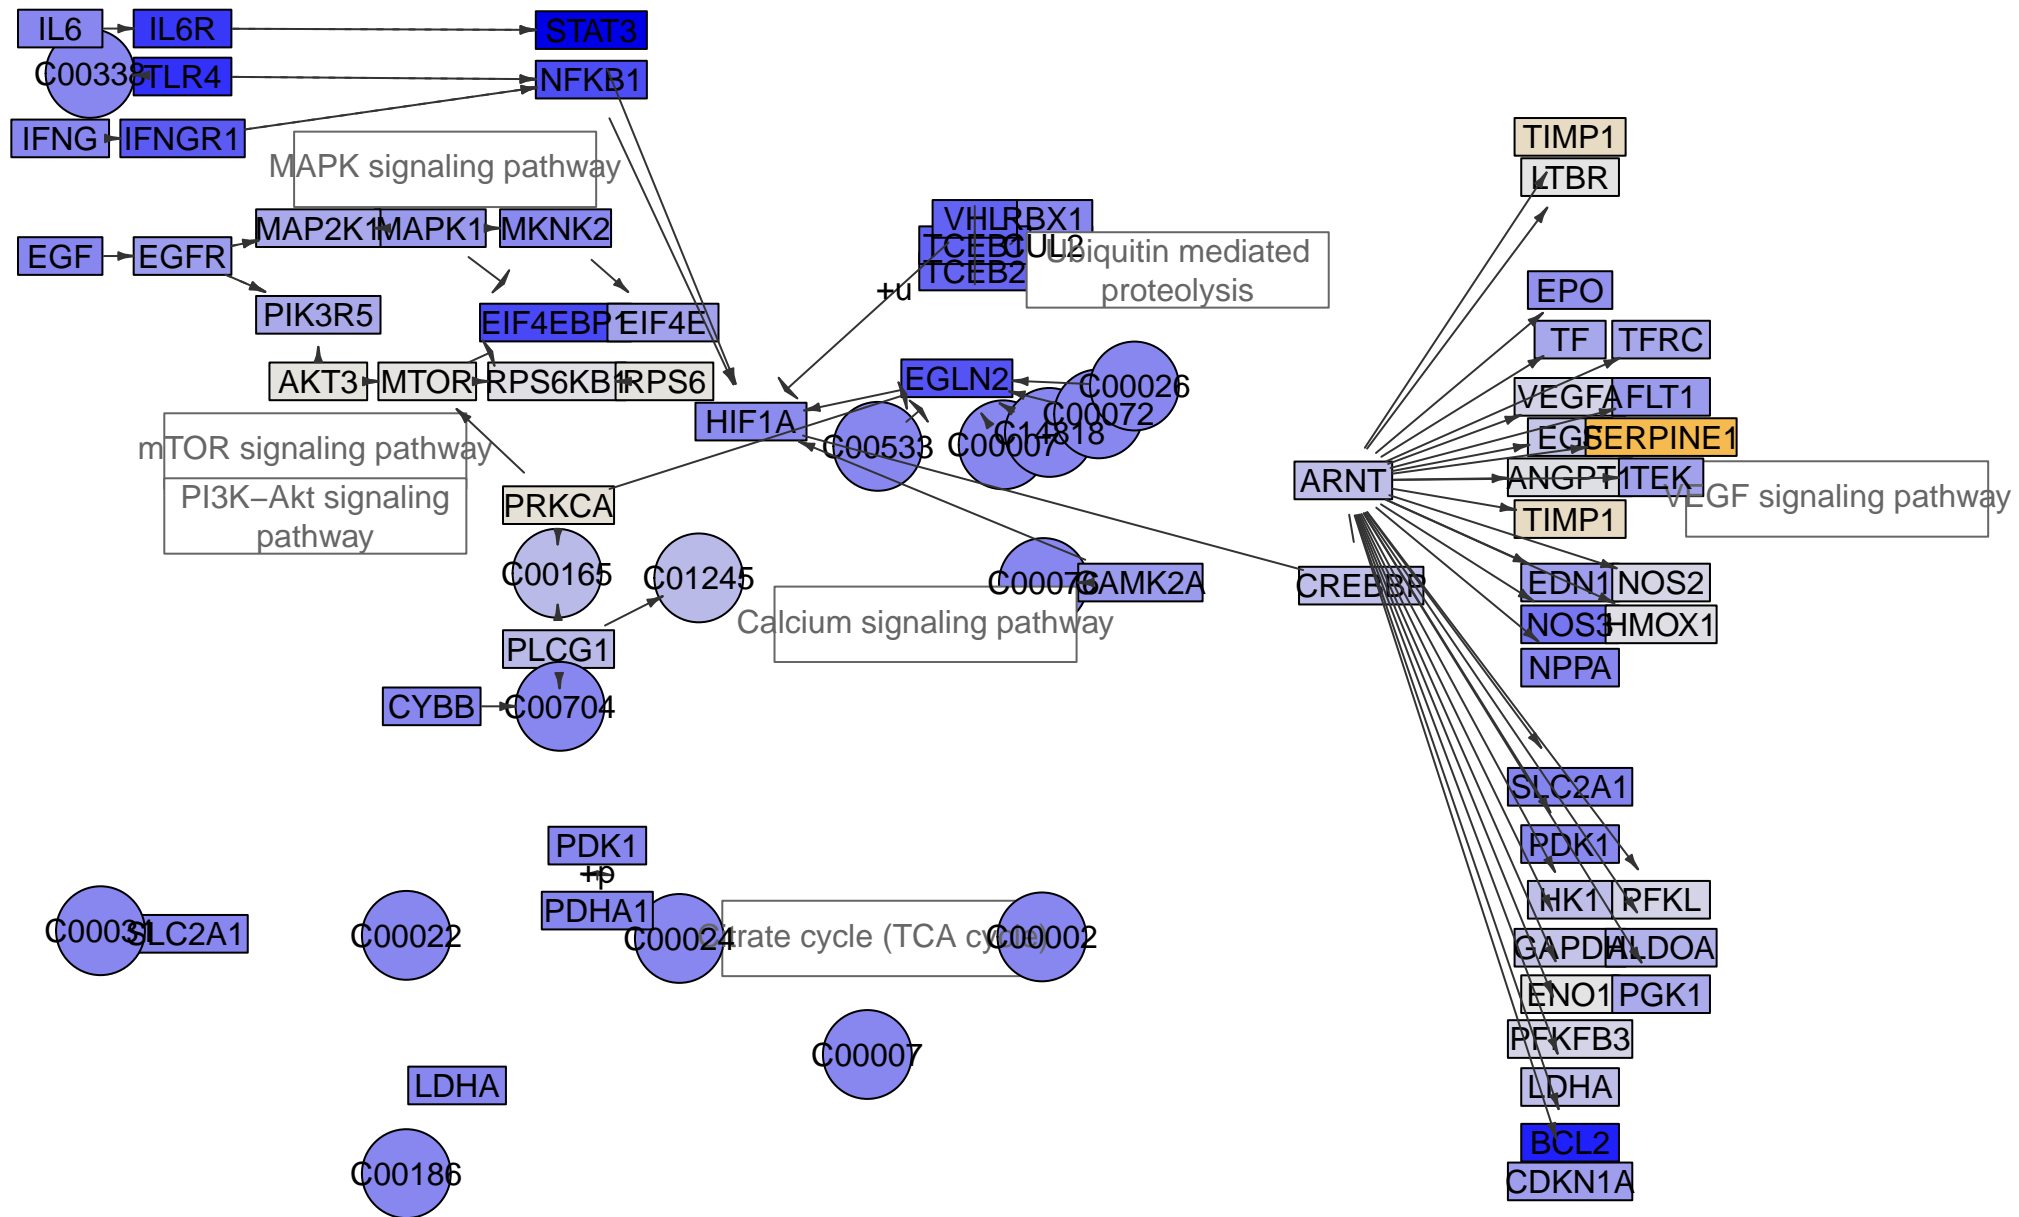

HIF-1 signaling pathway

all genes

maximum = 7

sink node genes

maximum = 3

Renal cell carcinoma

Renal cell carcinoma

Renal cell carcinoma

Renal cell carcinoma

Renal cell carcinoma

Renal cell carcinoma

Renal cell carcinoma

Renal cell carcinoma

Renal cell carcinoma

Renal cell carcinoma

Renal cell carcinoma