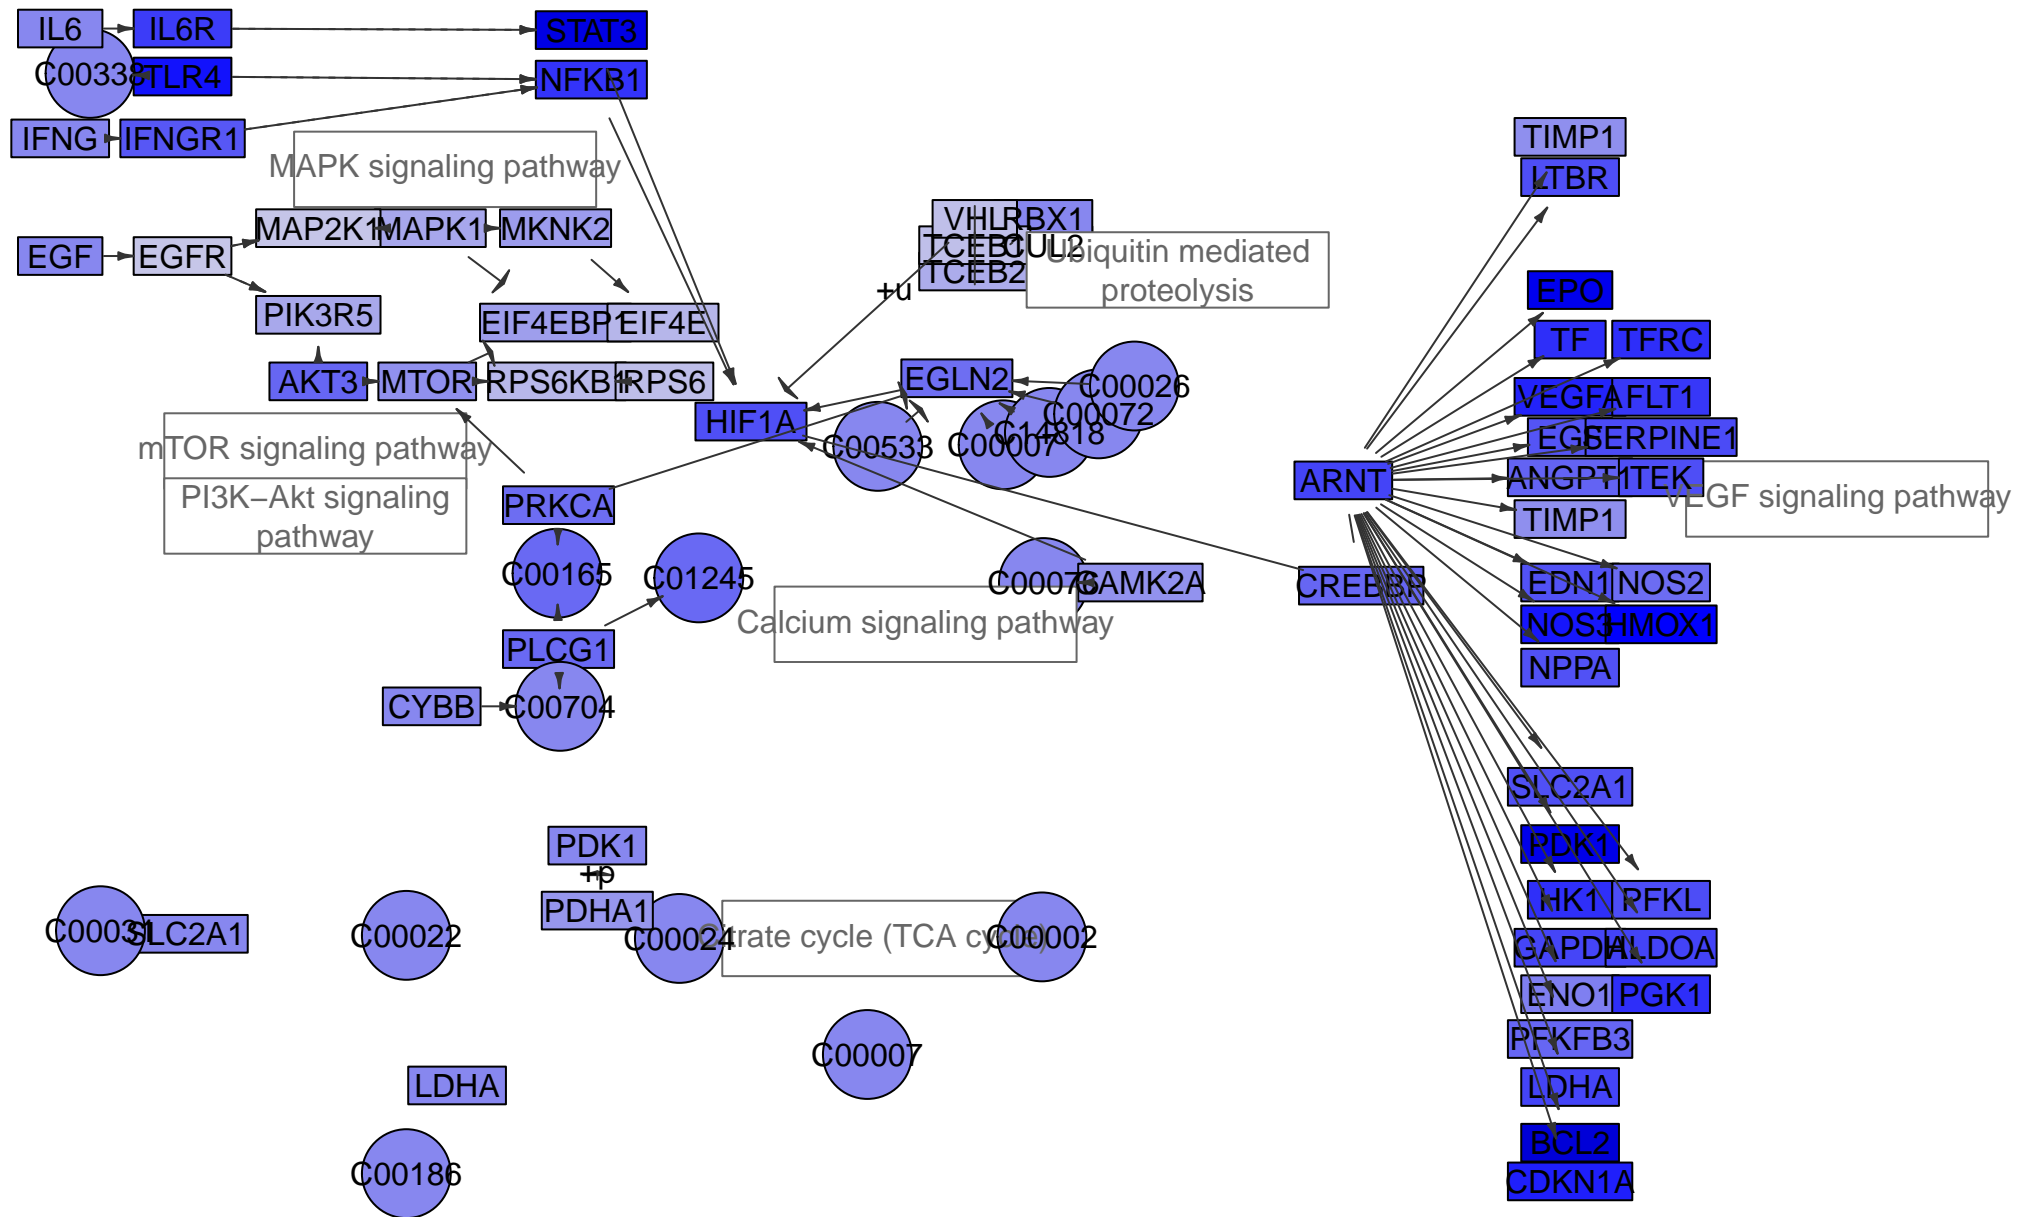

HIF-1 signaling pathway

all genes

maximum = 7

sink node genes

maximum = 3

Renal cell carcinoma

Renal cell carcinoma

Renal cell carcinoma

Renal cell carcinoma

Renal cell carcinoma

Renal cell carcinoma

Renal cell carcinoma

Renal cell carcinoma

Renal cell carcinoma

Renal cell carcinoma

Renal cell carcinoma