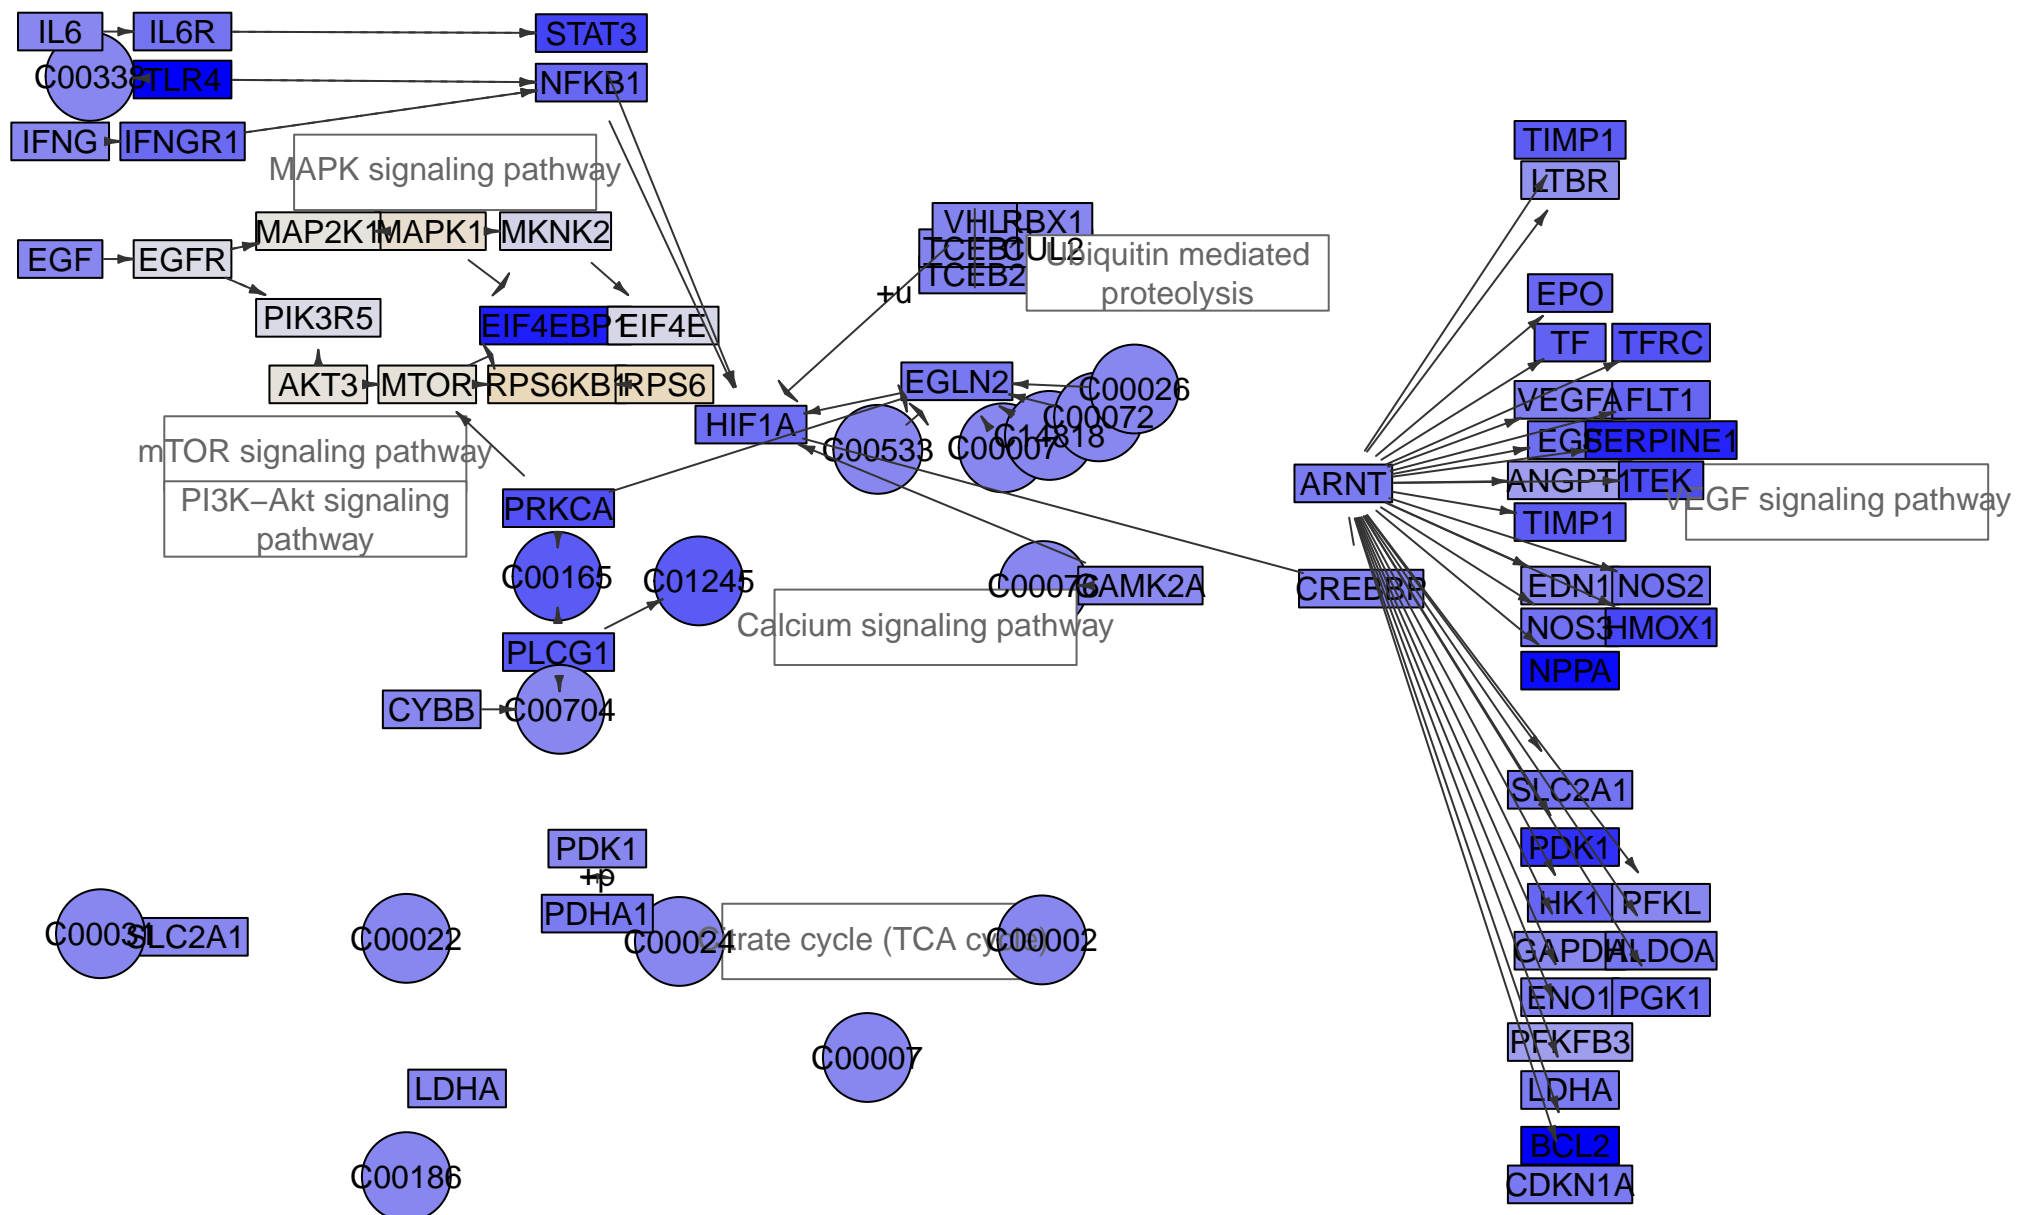

HIF-1 signaling pathway

all genes

maximum = 7

sink node genes

maximum = 3

Renal cell carcinoma

Renal cell carcinoma

Renal cell carcinoma

Renal cell carcinoma

Renal cell carcinoma

Renal cell carcinoma

Renal cell carcinoma

Renal cell carcinoma

Renal cell carcinoma

Renal cell carcinoma

Renal cell carcinoma