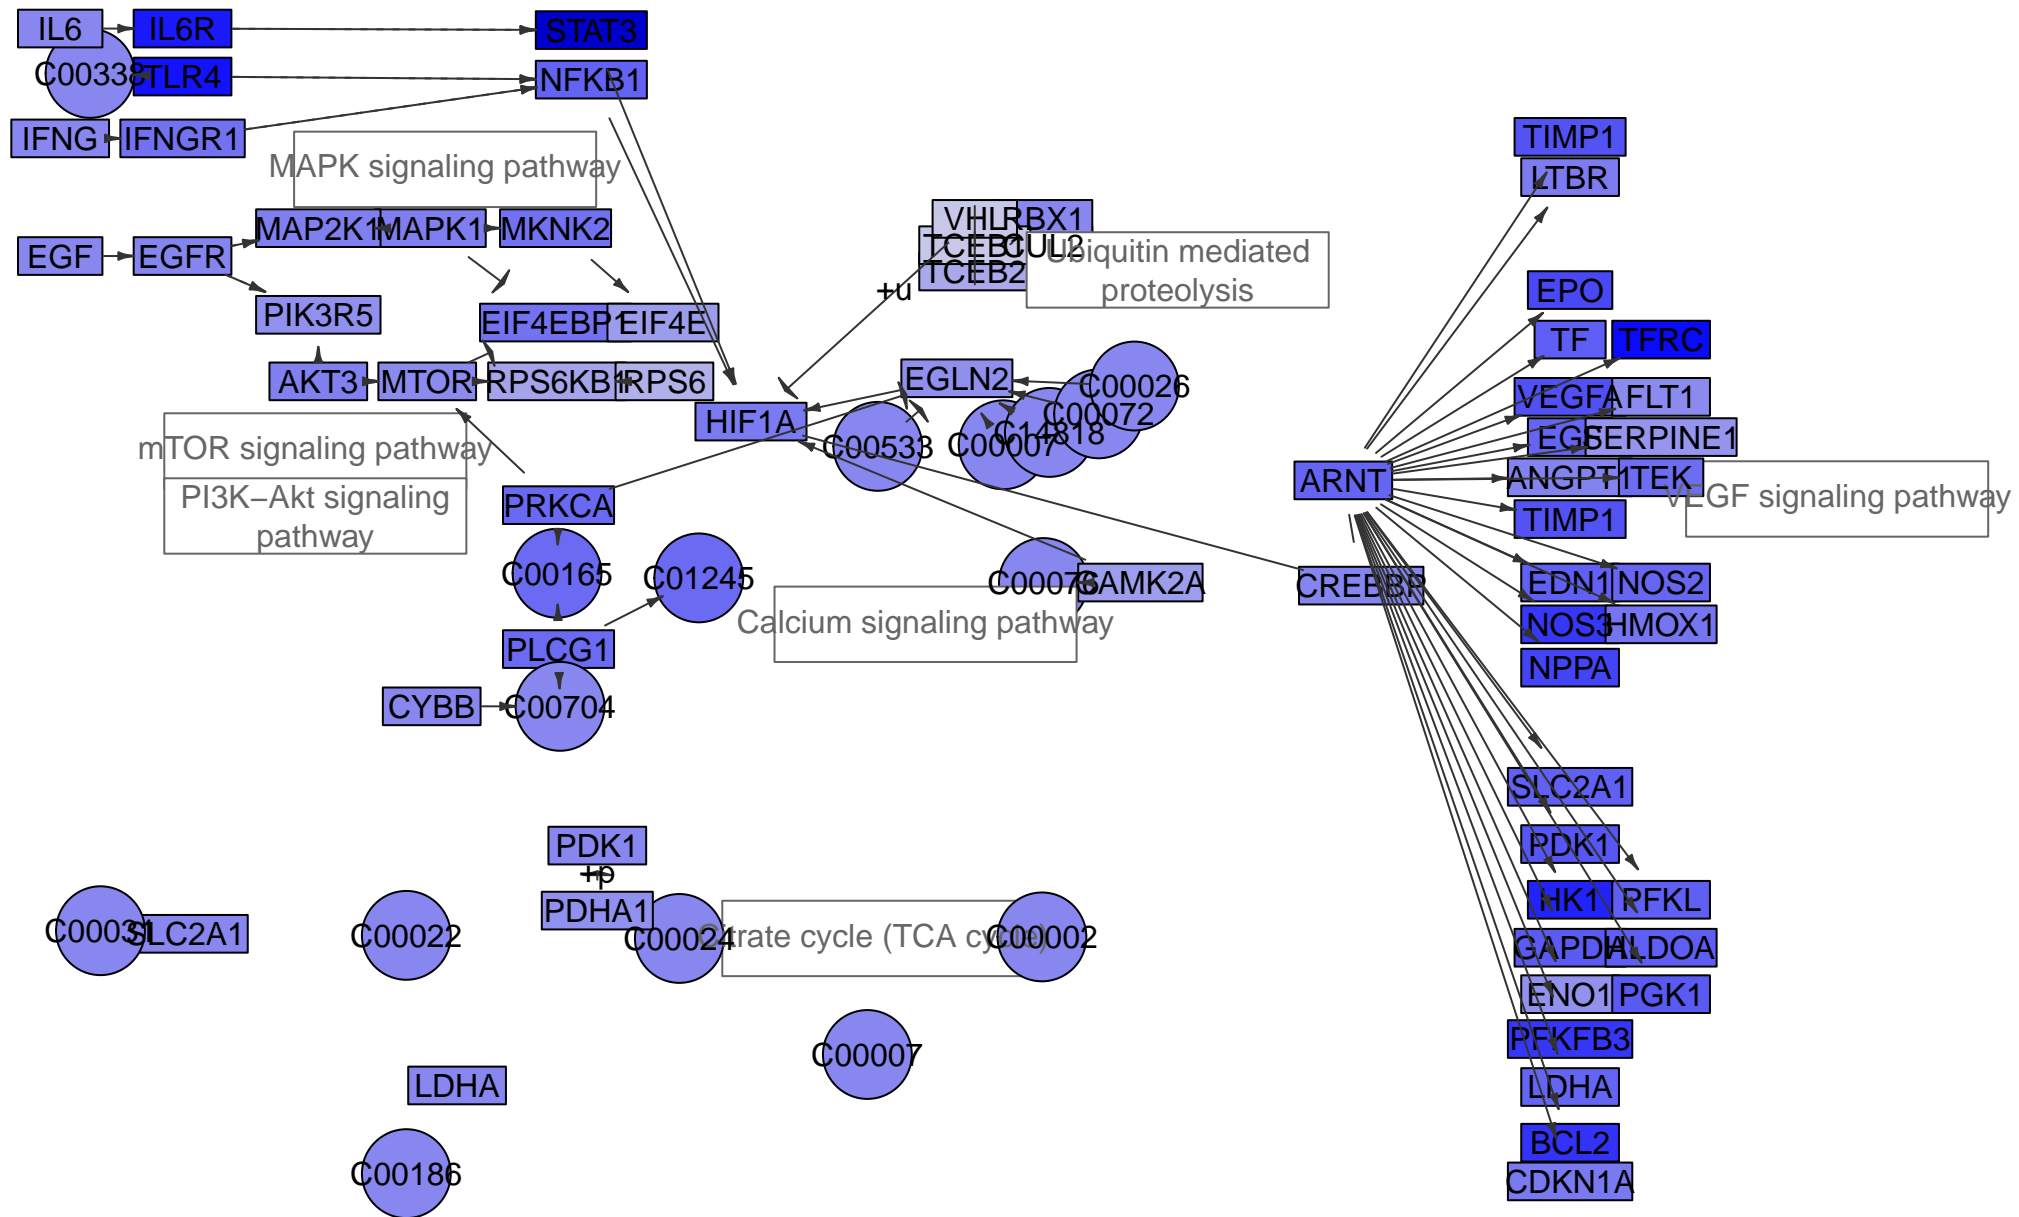

HIF-1 signaling pathway

all genes

maximum = 7

sink node genes

maximum = 3

Renal cell carcinoma

Renal cell carcinoma

Renal cell carcinoma

Renal cell carcinoma

Renal cell carcinoma

Renal cell carcinoma

Renal cell carcinoma

Renal cell carcinoma

Renal cell carcinoma

Renal cell carcinoma

Renal cell carcinoma