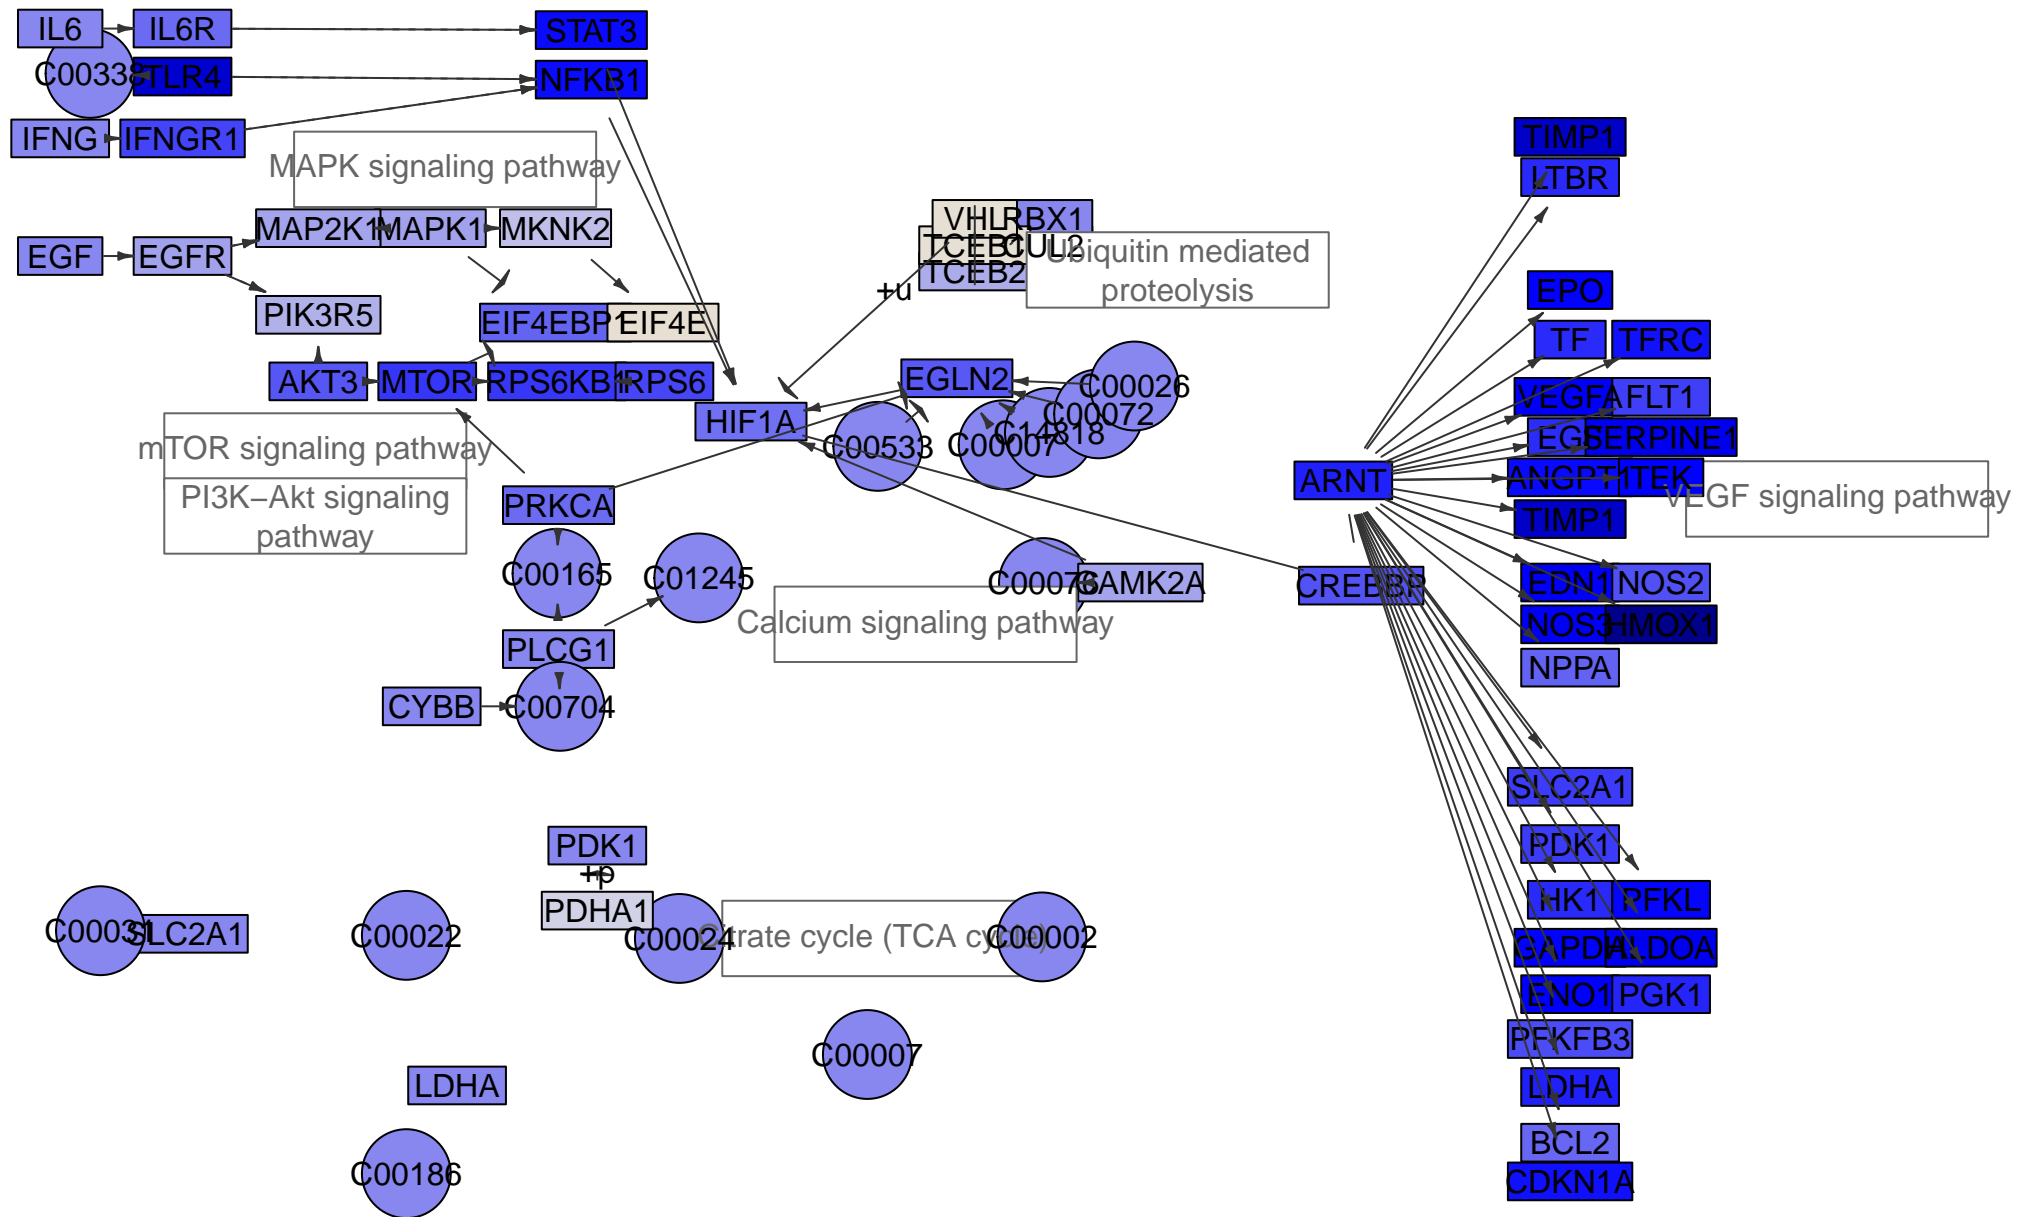

HIF-1 signaling pathway

all genes

maximum = 7

sink node genes

maximum = 3

Renal cell carcinoma

Renal cell carcinoma

Renal cell carcinoma

Renal cell carcinoma

Renal cell carcinoma

Renal cell carcinoma

Renal cell carcinoma

Renal cell carcinoma

Renal cell carcinoma

Renal cell carcinoma

Renal cell carcinoma