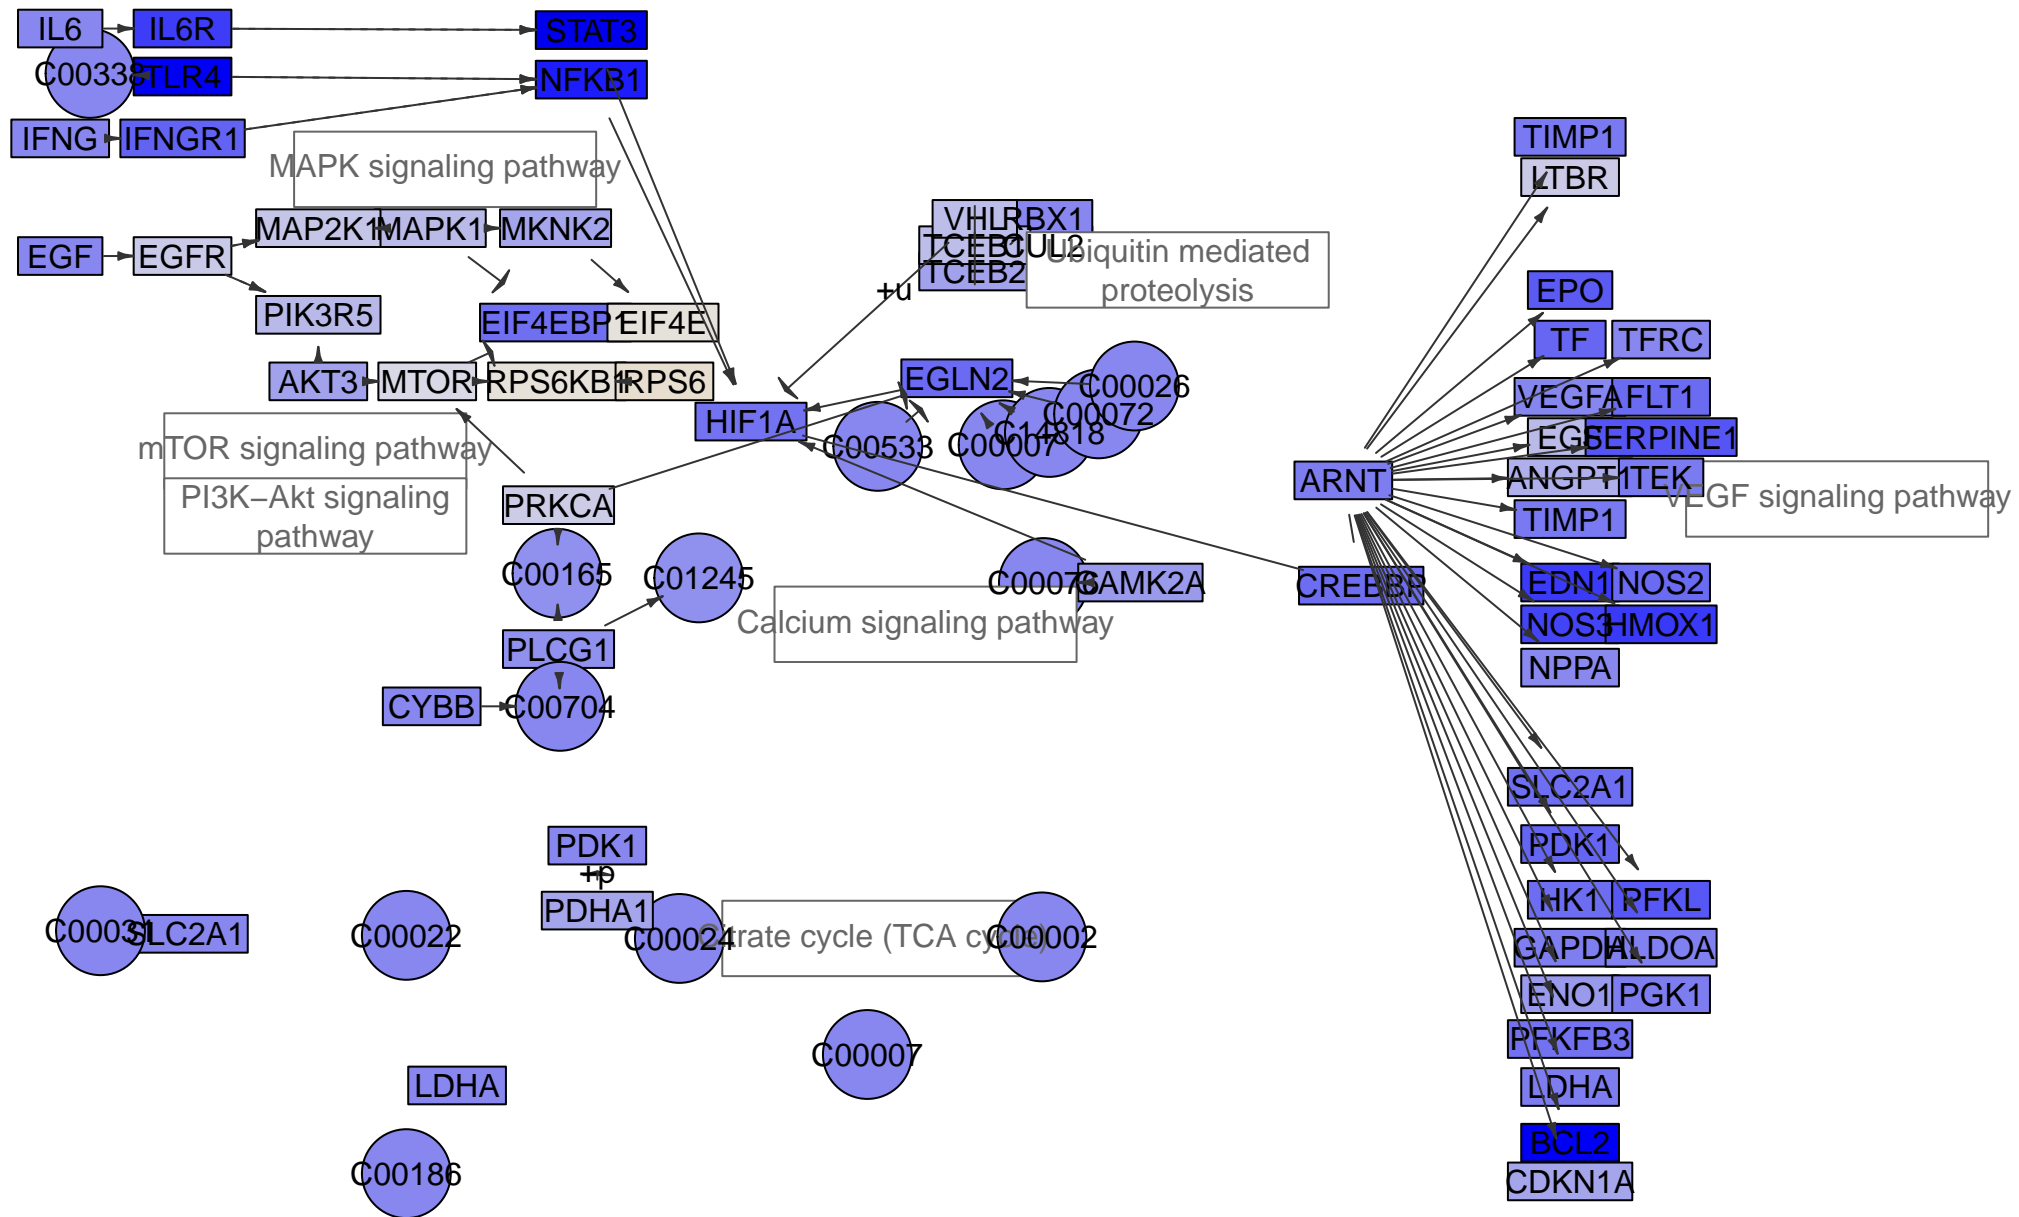

HIF-1 signaling pathway

all genes

maximum = 7

sink node genes

maximum = 3

Renal cell carcinoma

Renal cell carcinoma

Renal cell carcinoma

Renal cell carcinoma

Renal cell carcinoma

Renal cell carcinoma

Renal cell carcinoma

Renal cell carcinoma

Renal cell carcinoma

Renal cell carcinoma

Renal cell carcinoma