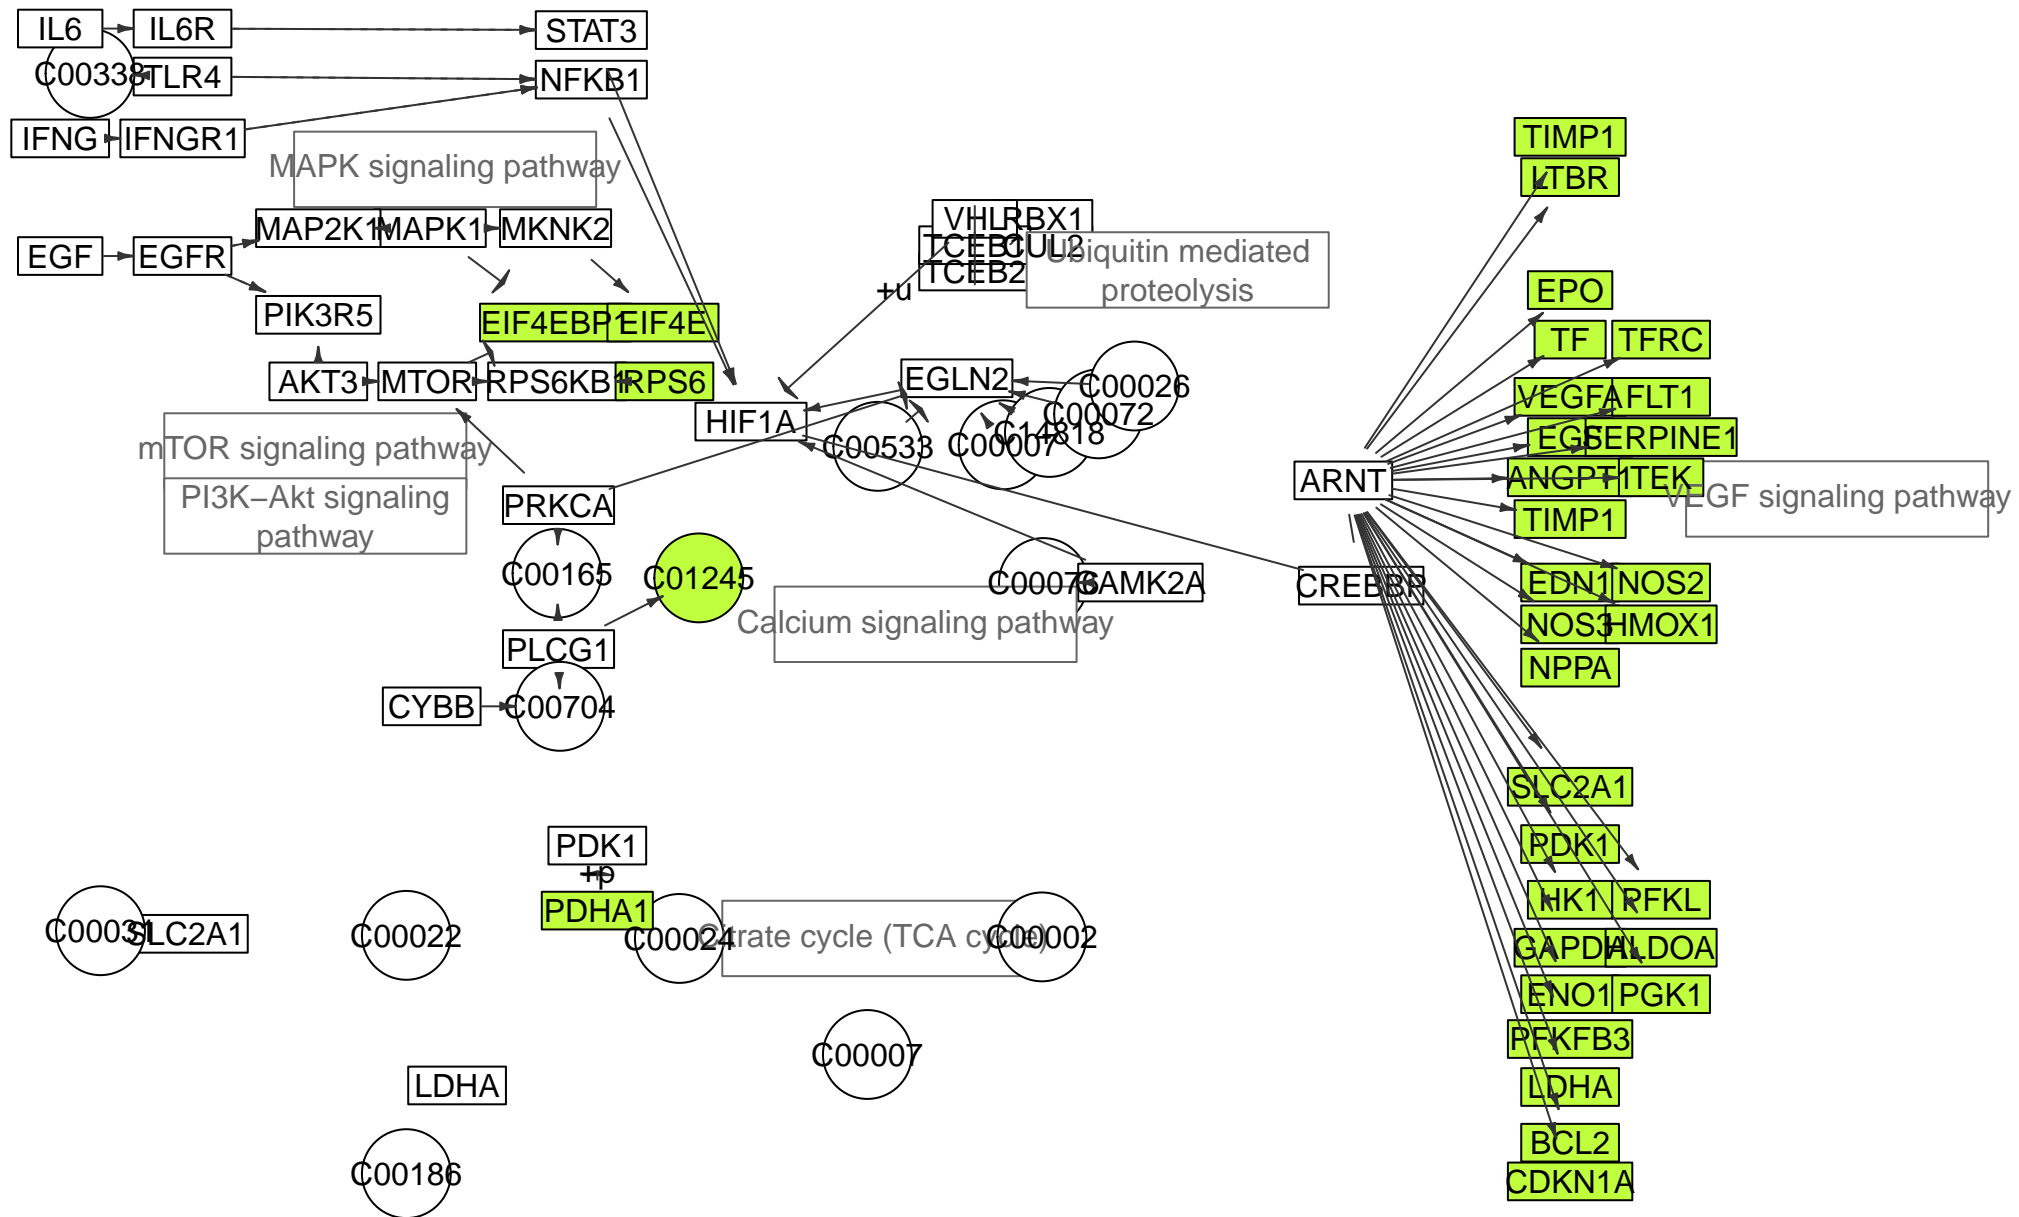

HIF-1 signaling pathway

all genes

maximum = 7

sink node genes

maximum = 3

Renal cell carcinoma

Renal cell carcinoma

Renal cell carcinoma

Renal cell carcinoma

Renal cell carcinoma

Renal cell carcinoma

Renal cell carcinoma

Renal cell carcinoma

Renal cell carcinoma

Renal cell carcinoma

Renal cell carcinoma