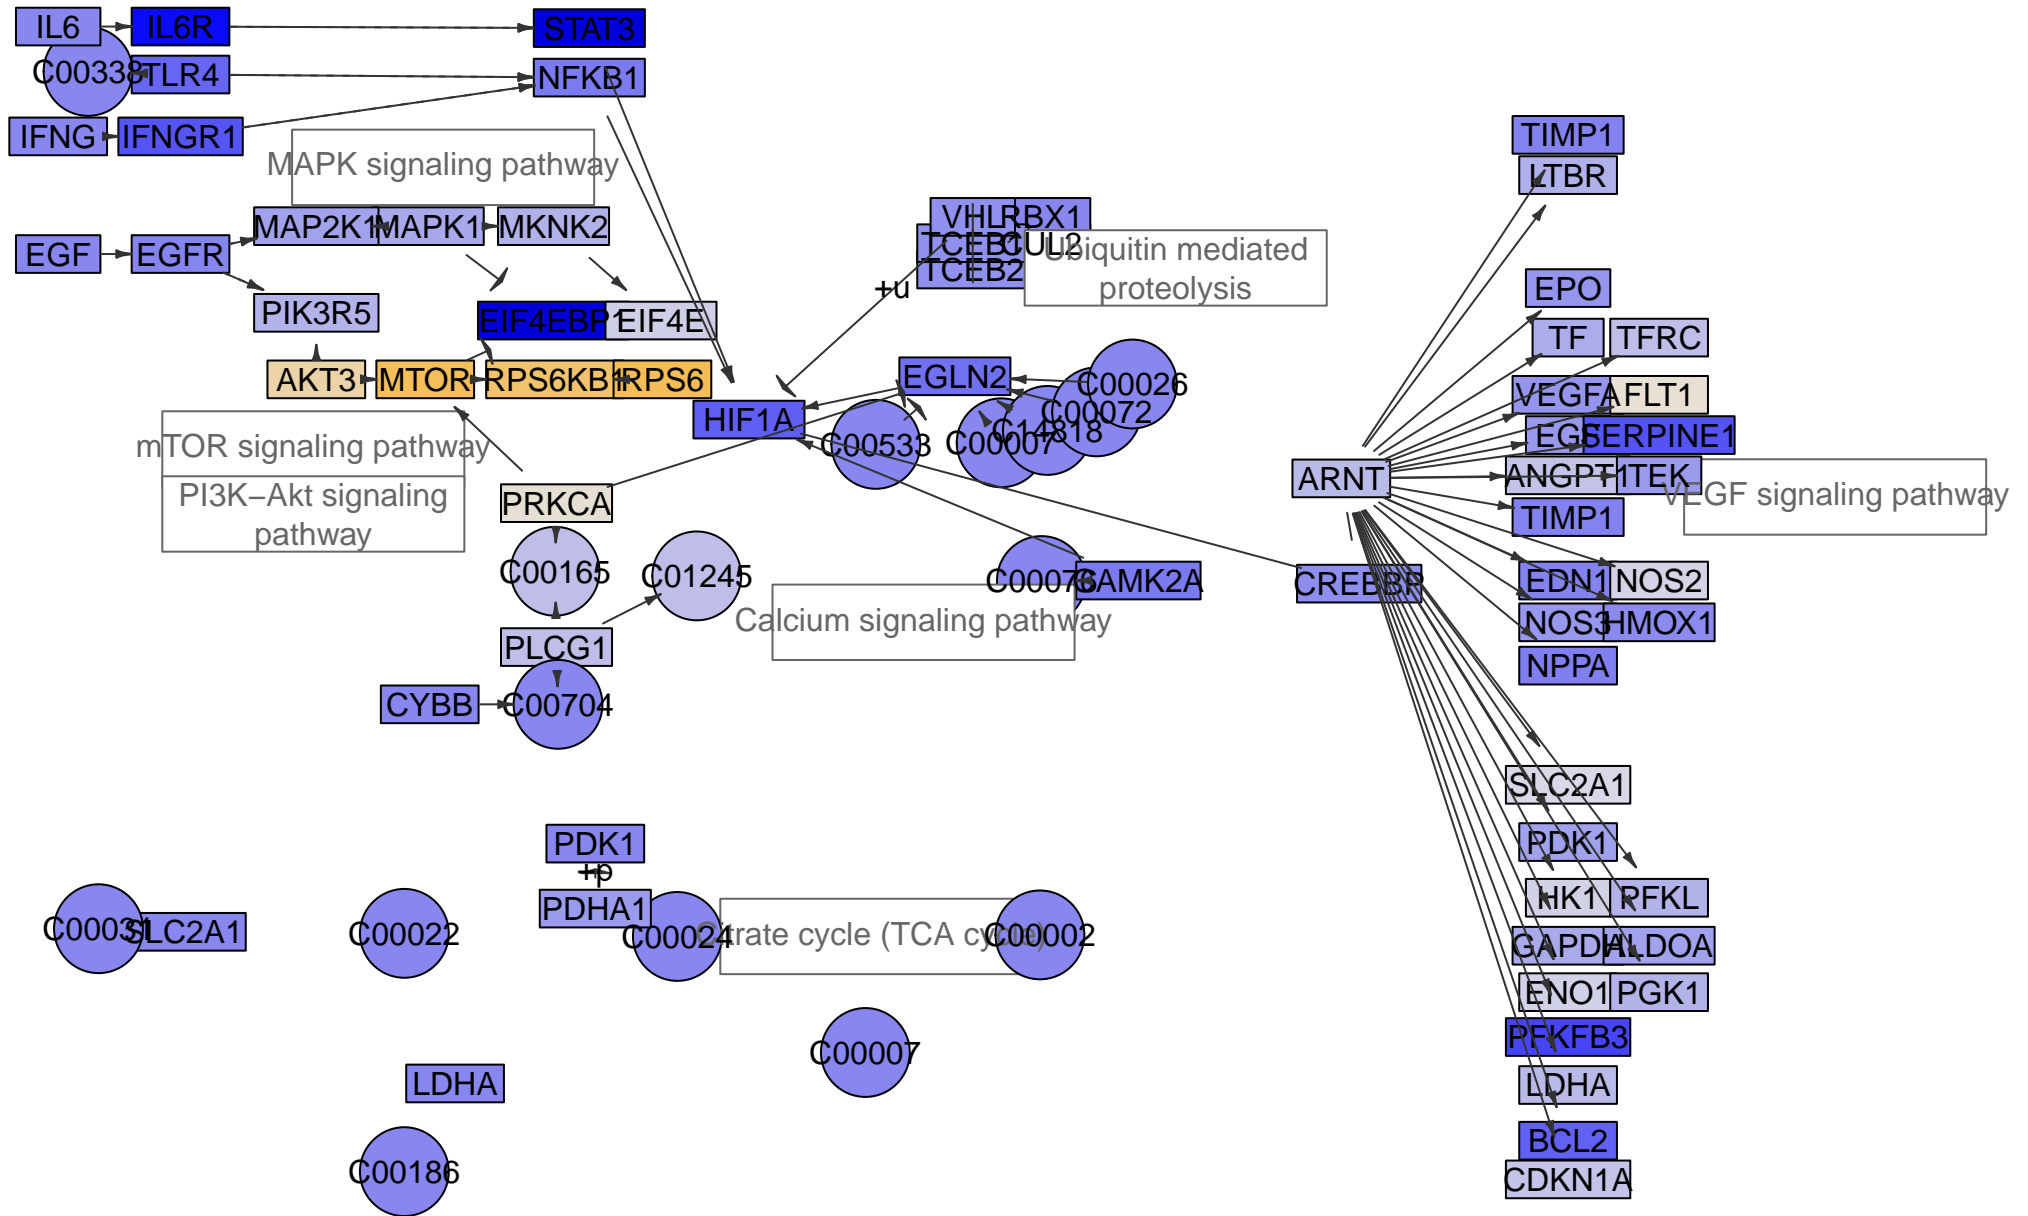

HIF-1 signaling pathway

all genes

maximum = 7

sink node genes

maximum = 3

Renal cell carcinoma

Renal cell carcinoma

Renal cell carcinoma

Renal cell carcinoma

Renal cell carcinoma

Renal cell carcinoma

Renal cell carcinoma

Renal cell carcinoma

Renal cell carcinoma

Renal cell carcinoma

Renal cell carcinoma