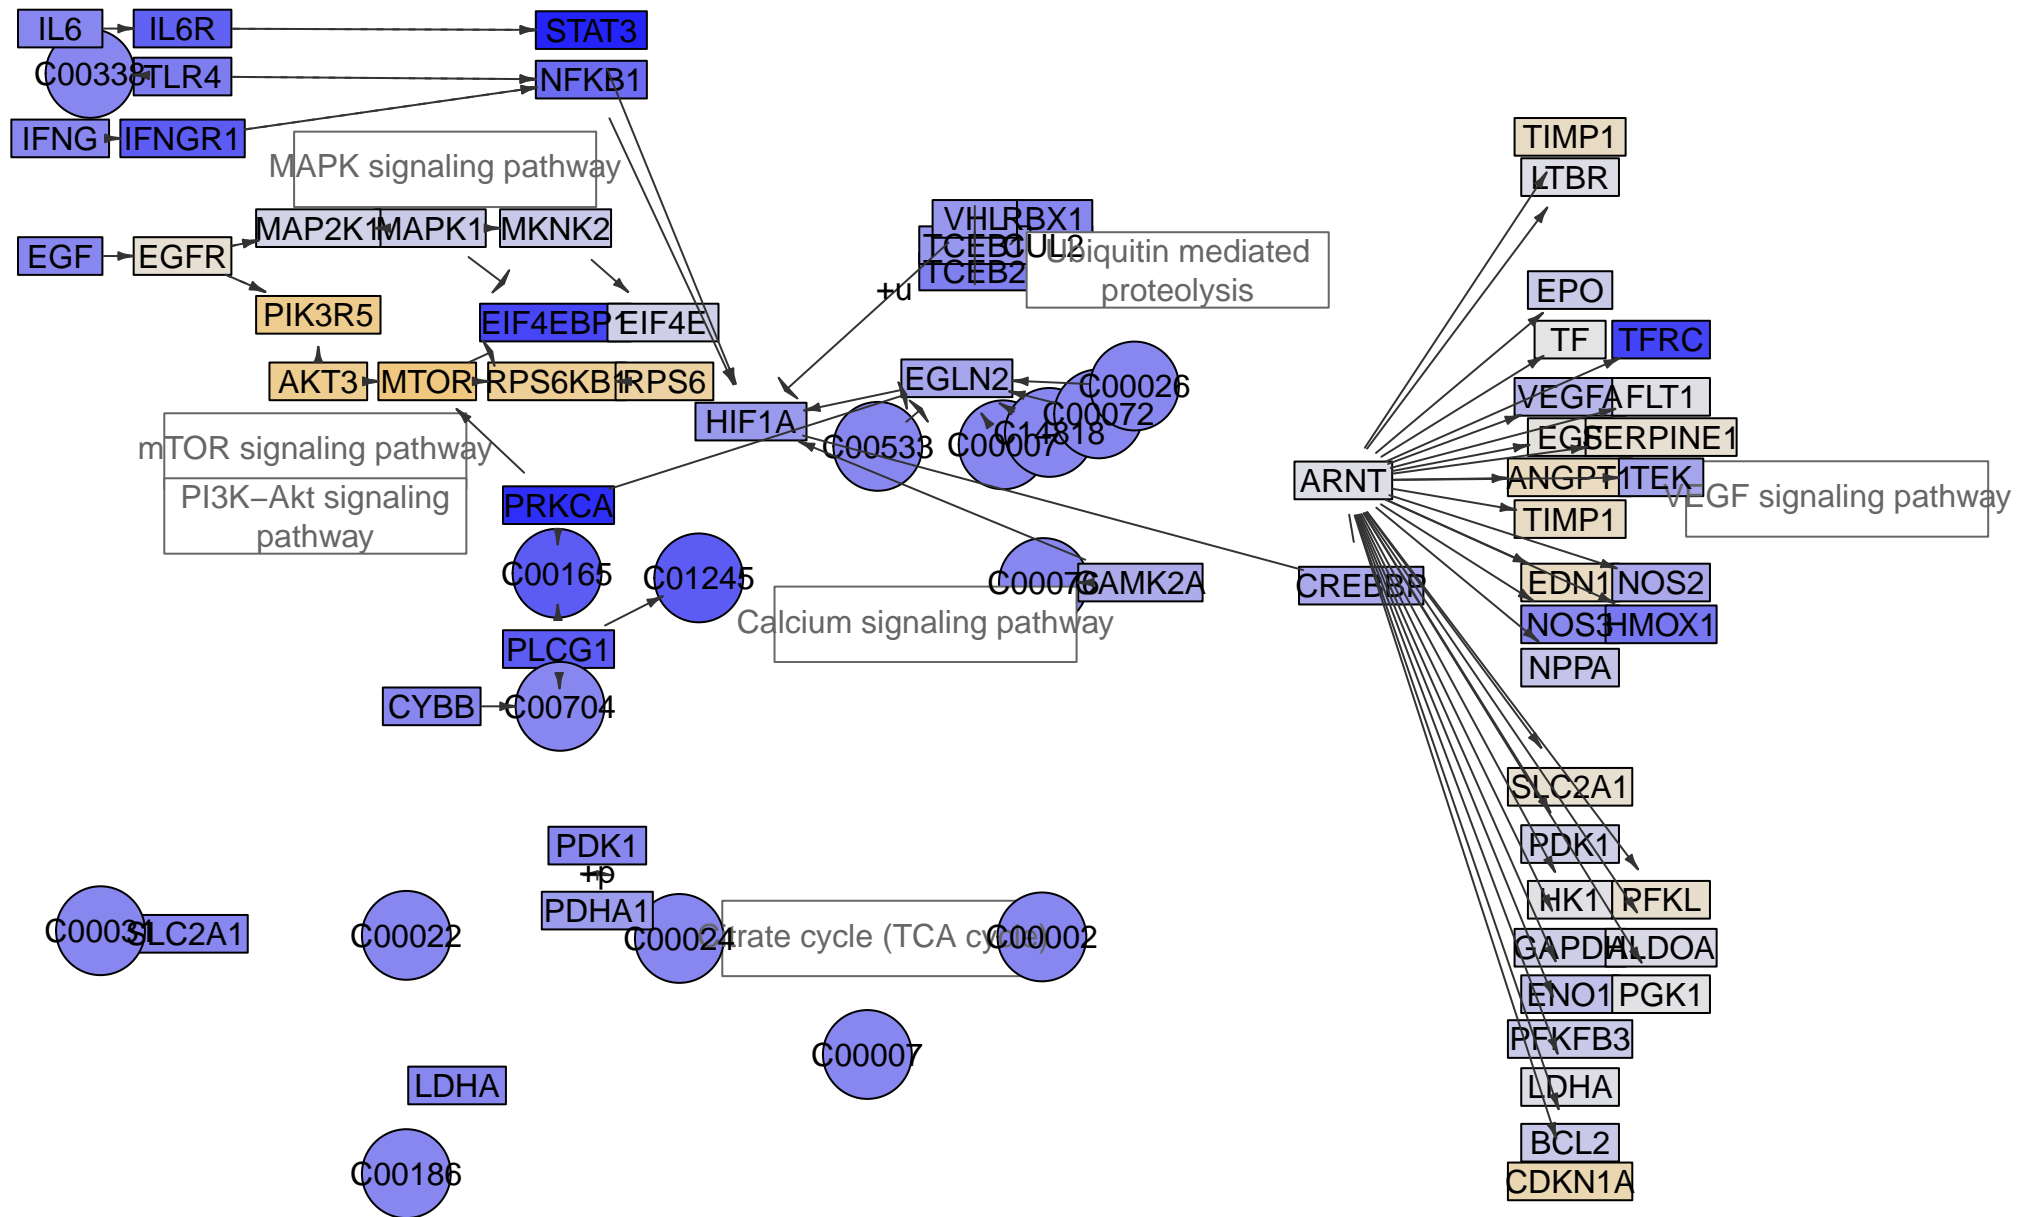

HIF-1 signaling pathway

all genes

maximum = 7

sink node genes

maximum = 3

Renal cell carcinoma

Renal cell carcinoma

Renal cell carcinoma

Renal cell carcinoma

Renal cell carcinoma

Renal cell carcinoma

Renal cell carcinoma

Renal cell carcinoma

Renal cell carcinoma

Renal cell carcinoma

Renal cell carcinoma