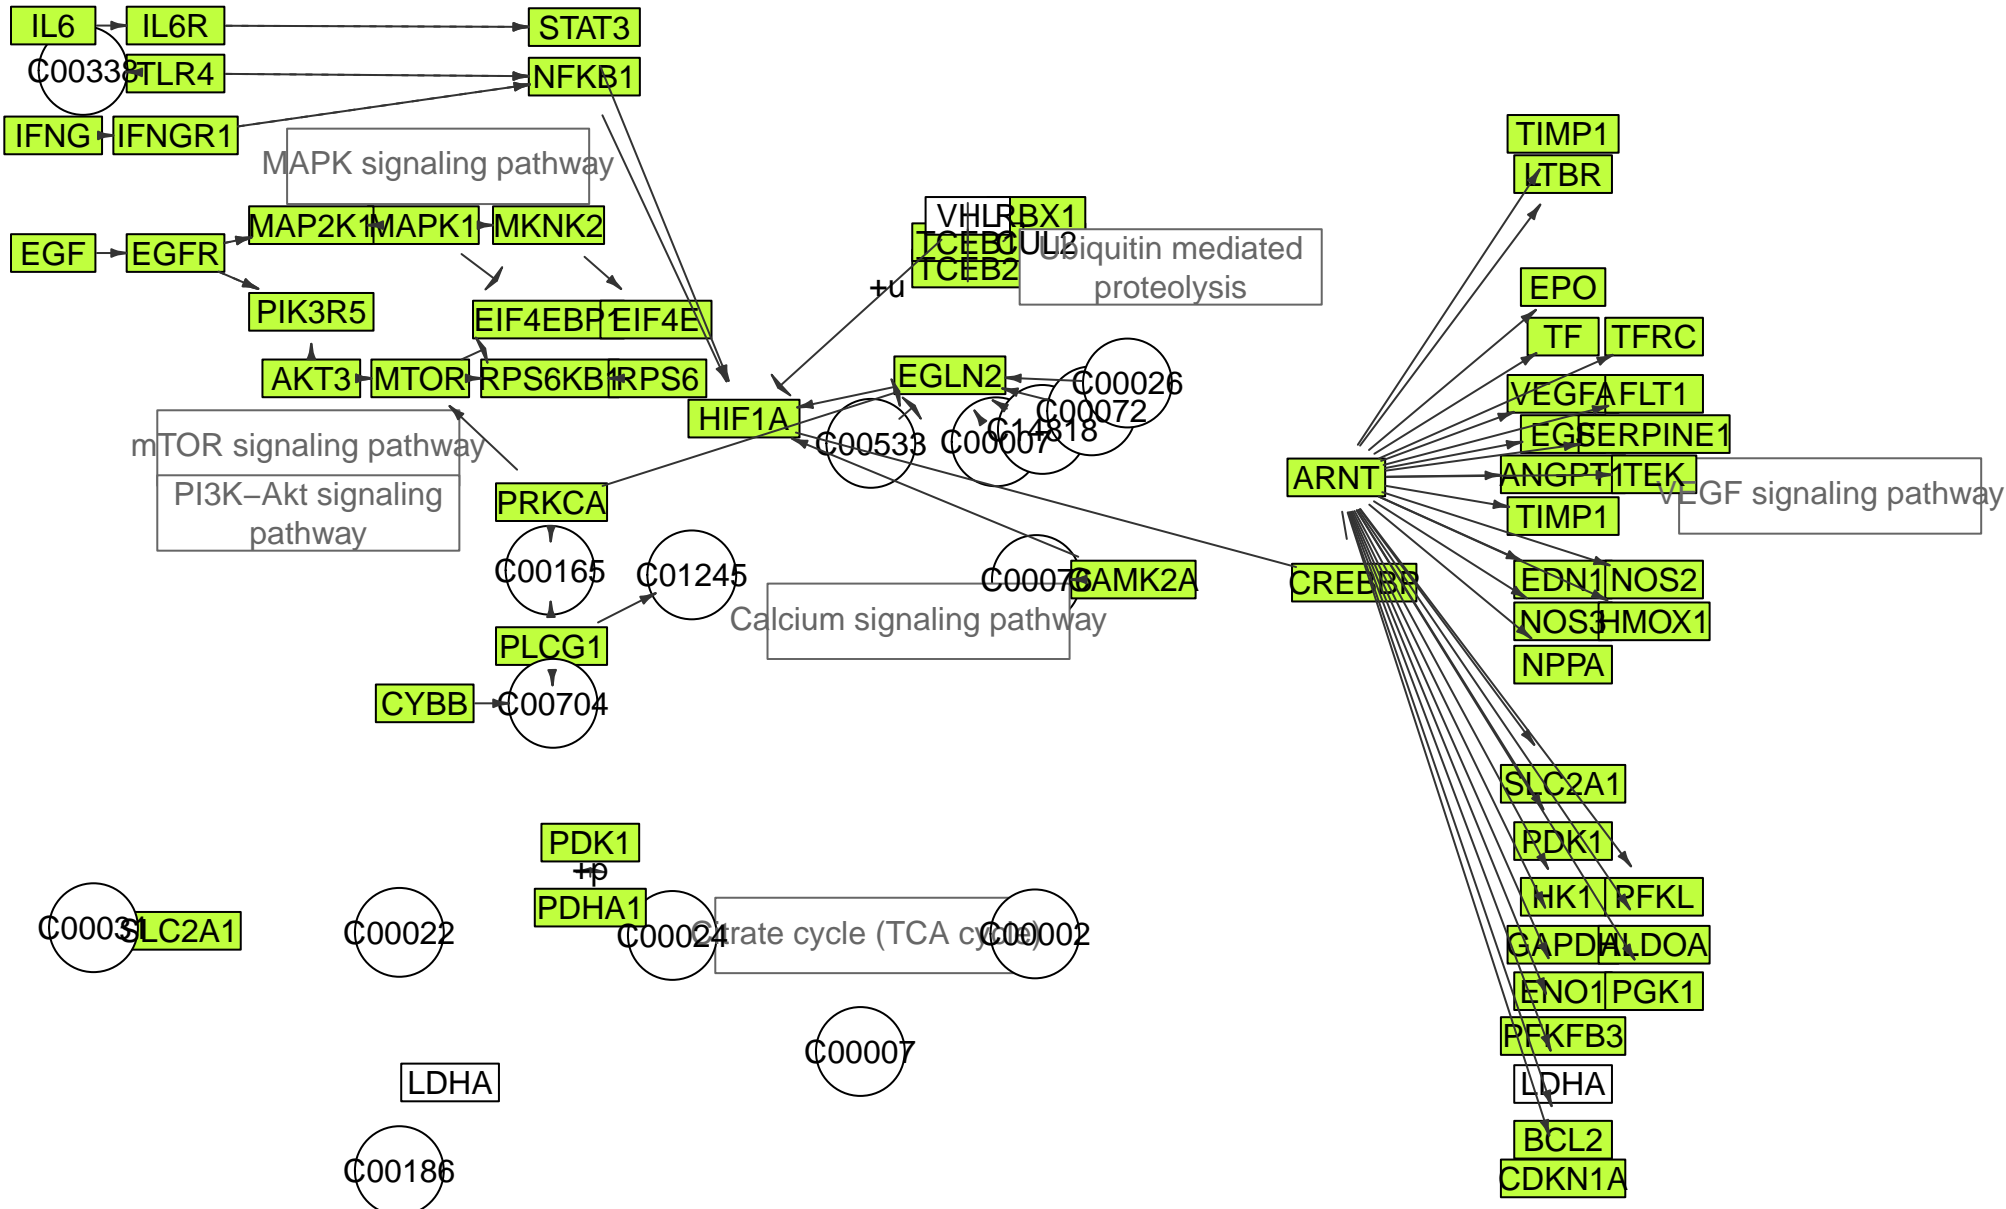

HIF-1 signaling pathway

all genes

maximum = 7

sink node genes

maximum = 3

Renal cell carcinoma

Renal cell carcinoma

Renal cell carcinoma

Renal cell carcinoma

Renal cell carcinoma

Renal cell carcinoma

Renal cell carcinoma

Renal cell carcinoma

Renal cell carcinoma

Renal cell carcinoma

Renal cell carcinoma