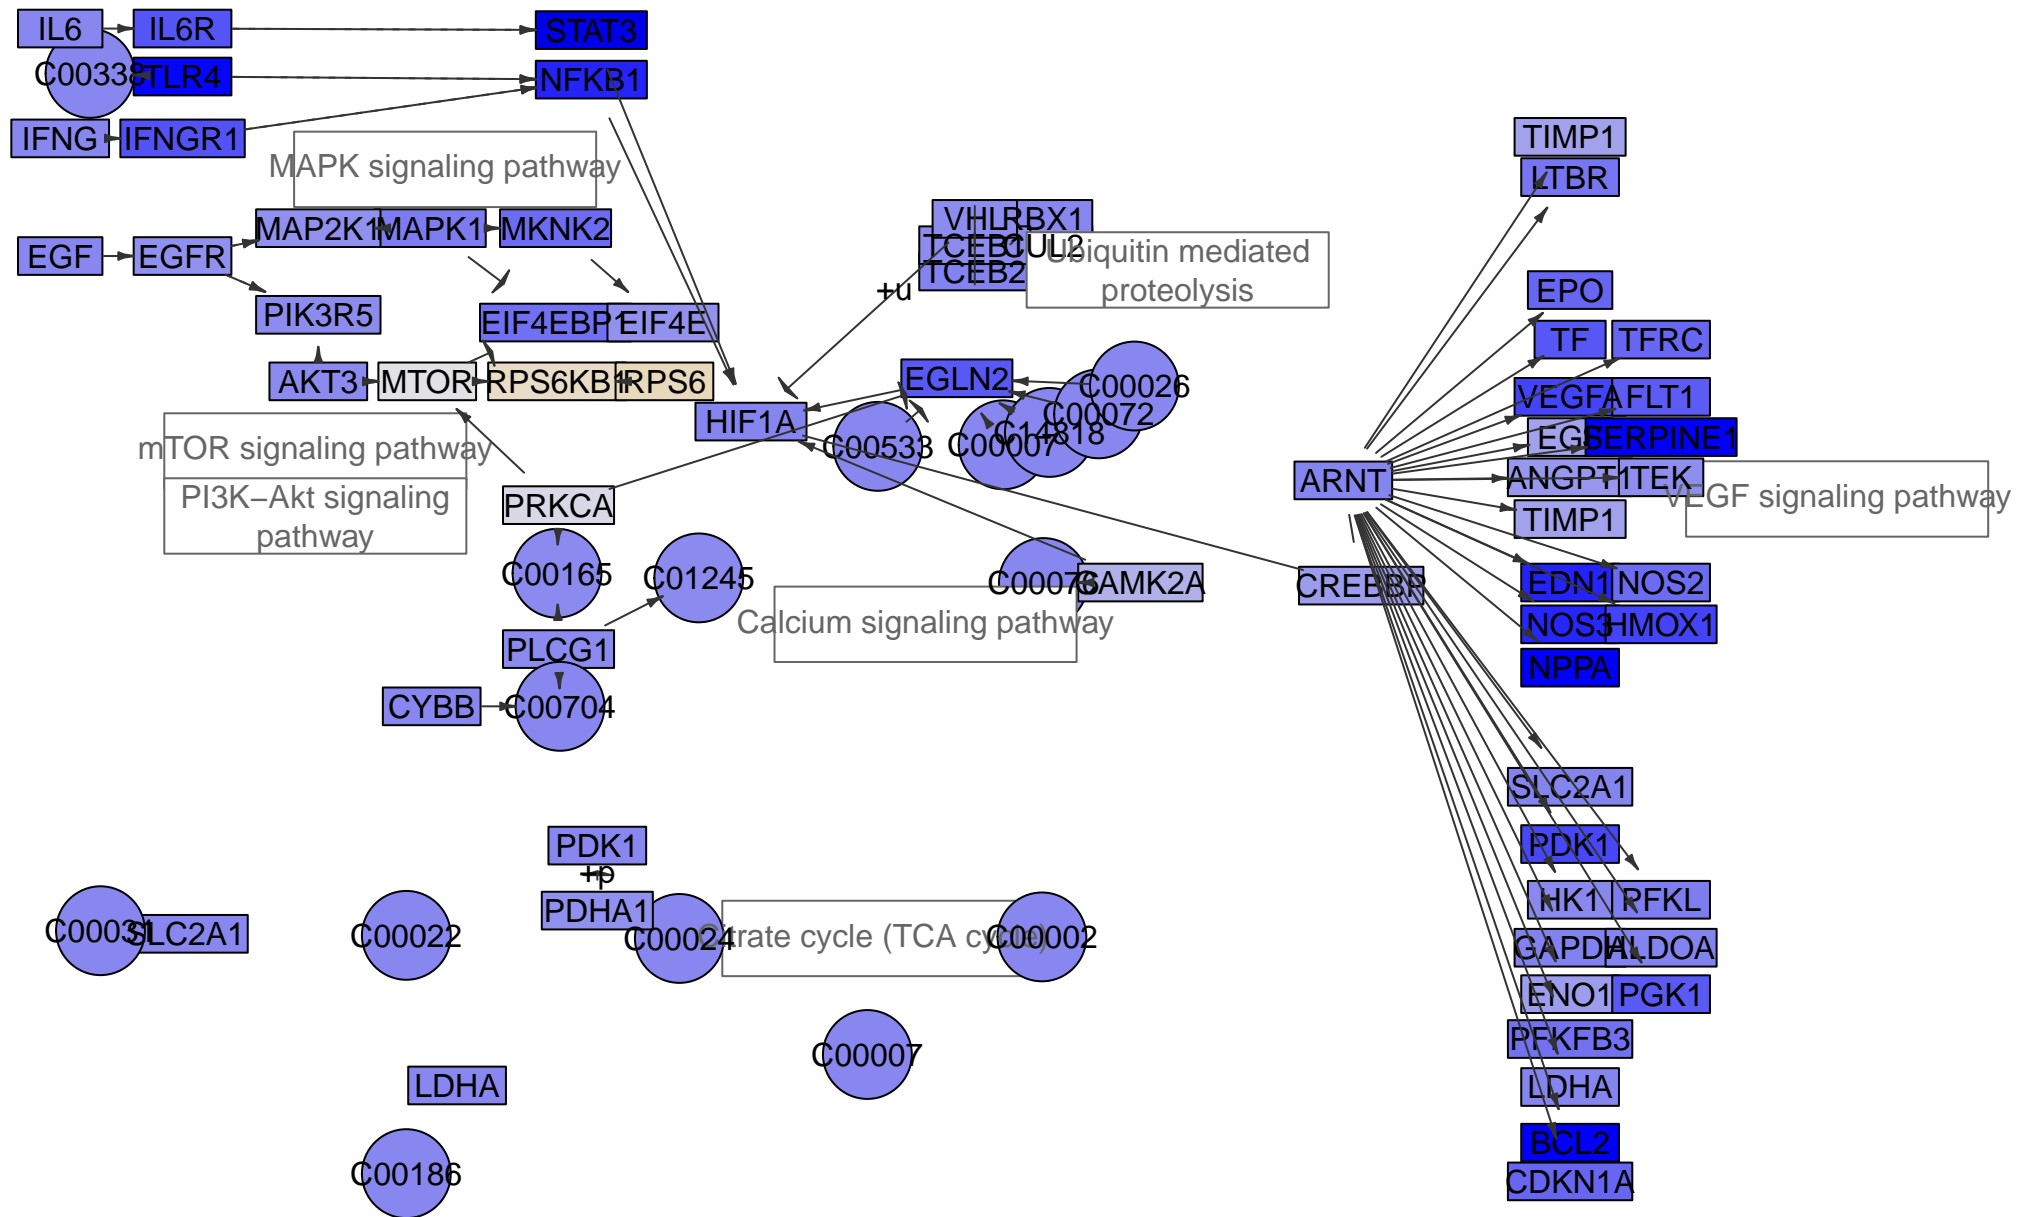

HIF-1 signaling pathway

all genes

maximum = 7

sink node genes

maximum = 3

Renal cell carcinoma

Renal cell carcinoma

Renal cell carcinoma

Renal cell carcinoma

Renal cell carcinoma

Renal cell carcinoma

Renal cell carcinoma

Renal cell carcinoma

Renal cell carcinoma

Renal cell carcinoma

Renal cell carcinoma