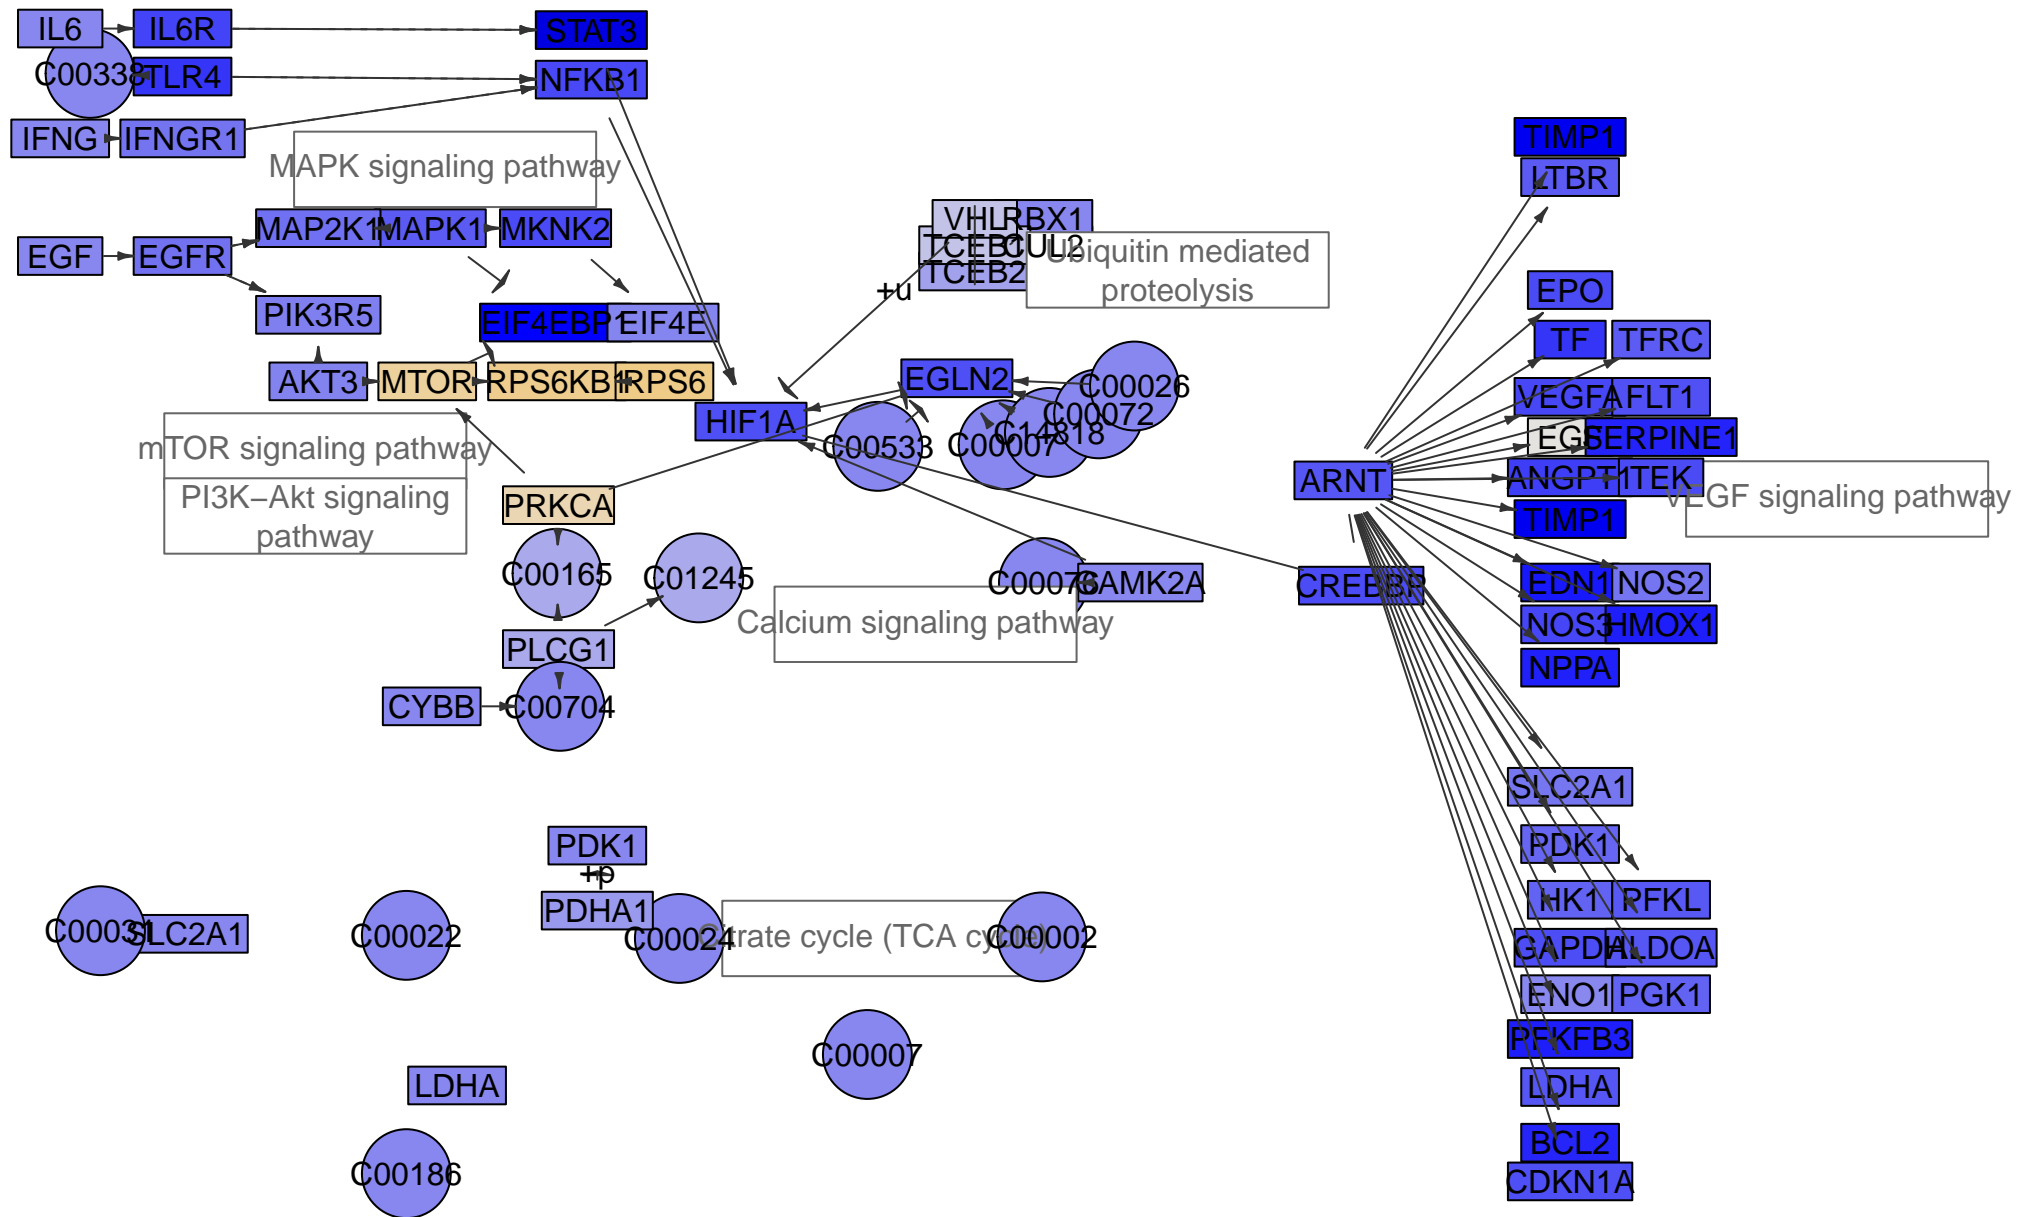

HIF-1 signaling pathway

all genes

maximum = 7

sink node genes

maximum = 3

Renal cell carcinoma

Renal cell carcinoma

Renal cell carcinoma

Renal cell carcinoma

Renal cell carcinoma

Renal cell carcinoma

Renal cell carcinoma

Renal cell carcinoma

Renal cell carcinoma

Renal cell carcinoma

Renal cell carcinoma