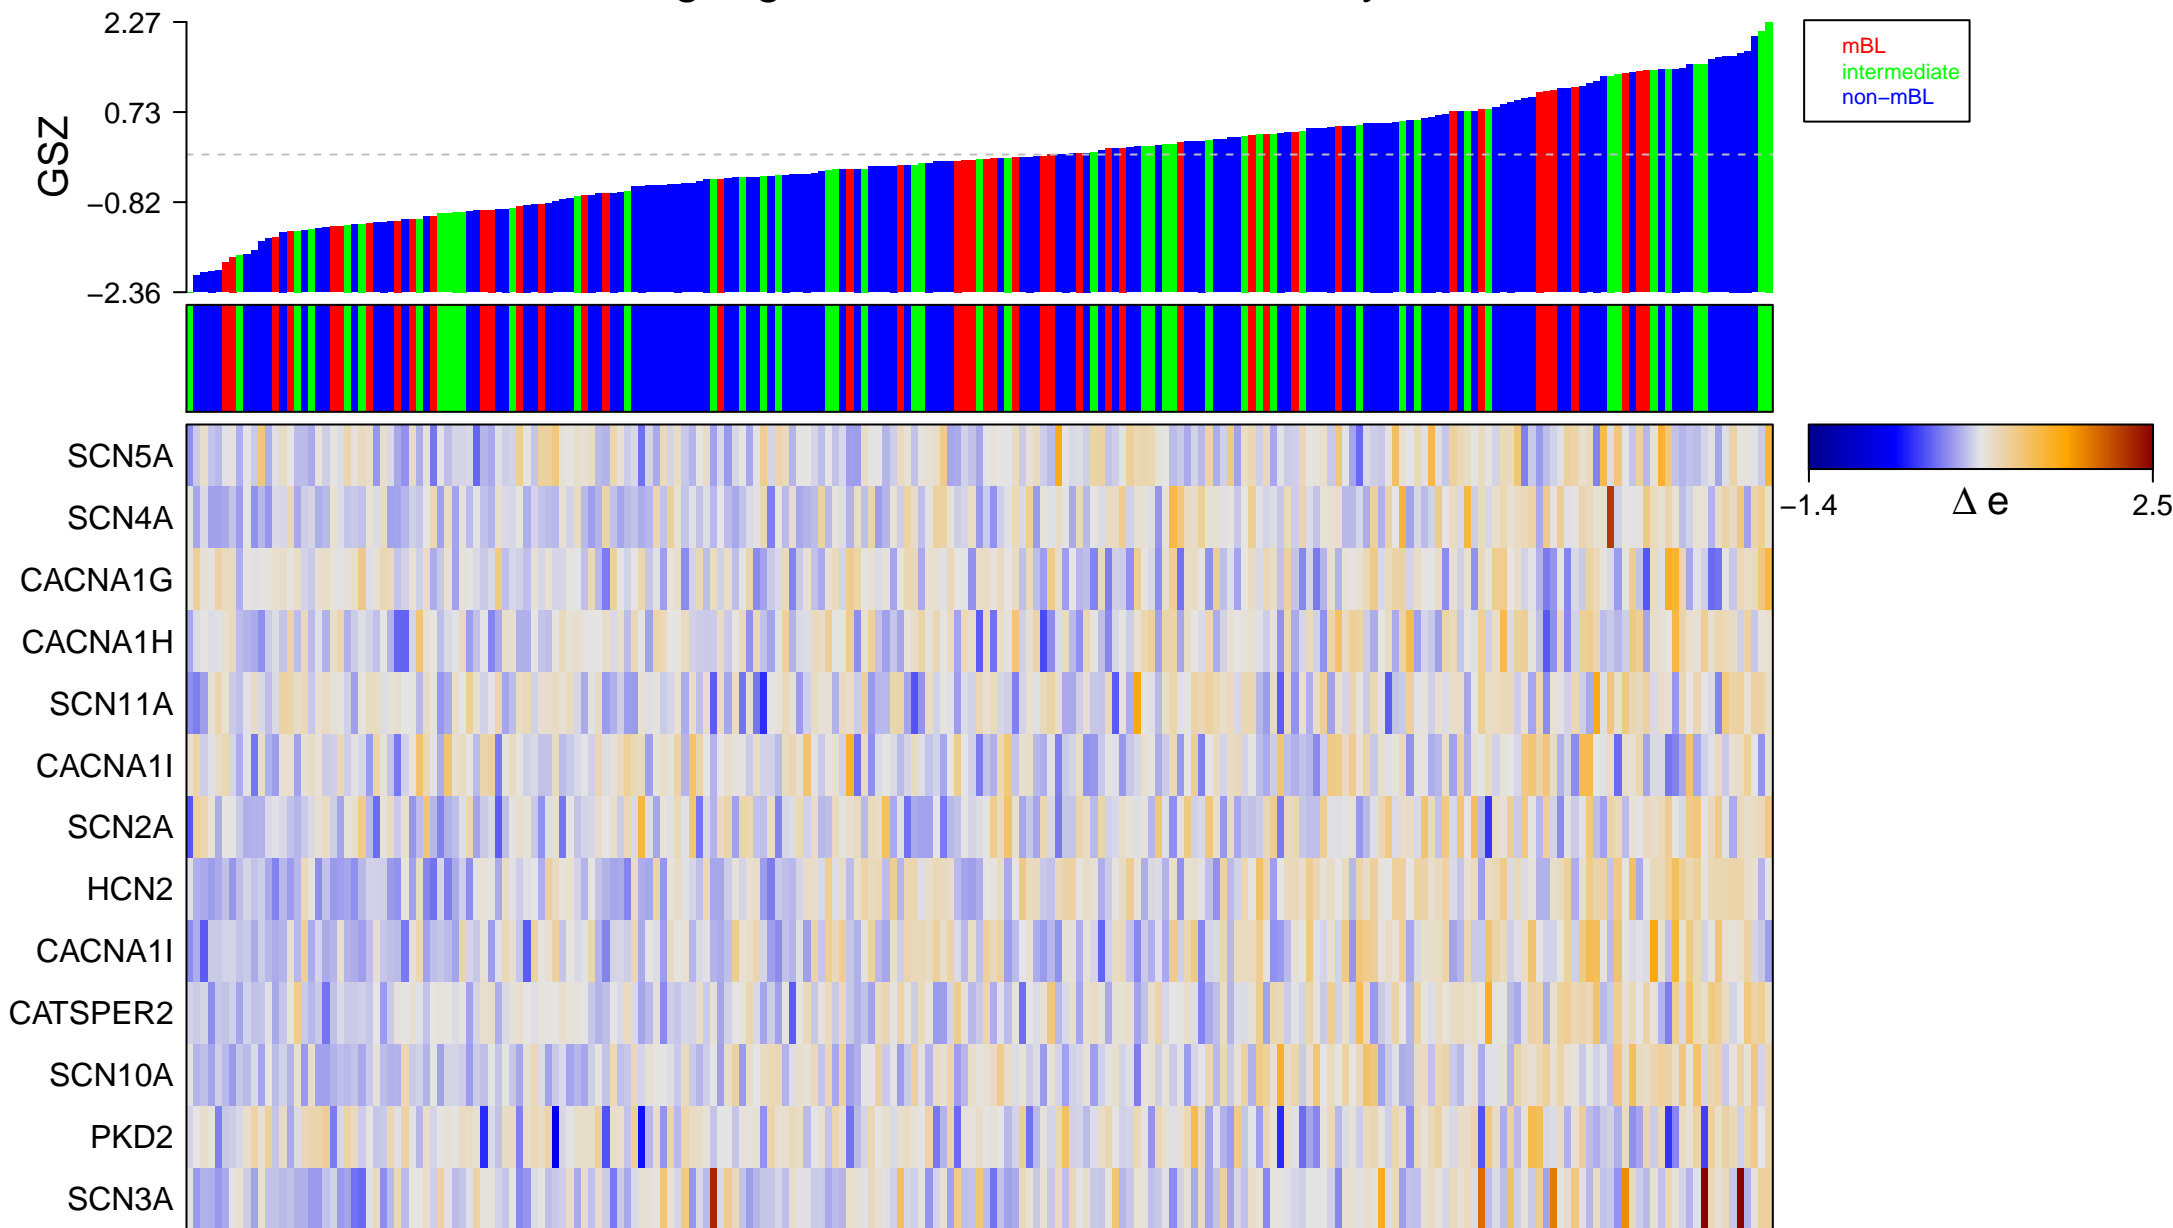

# voltage-gated sodium channel activity

# voltage-gated sodium channel activity

■ on  
■ -  
□ off