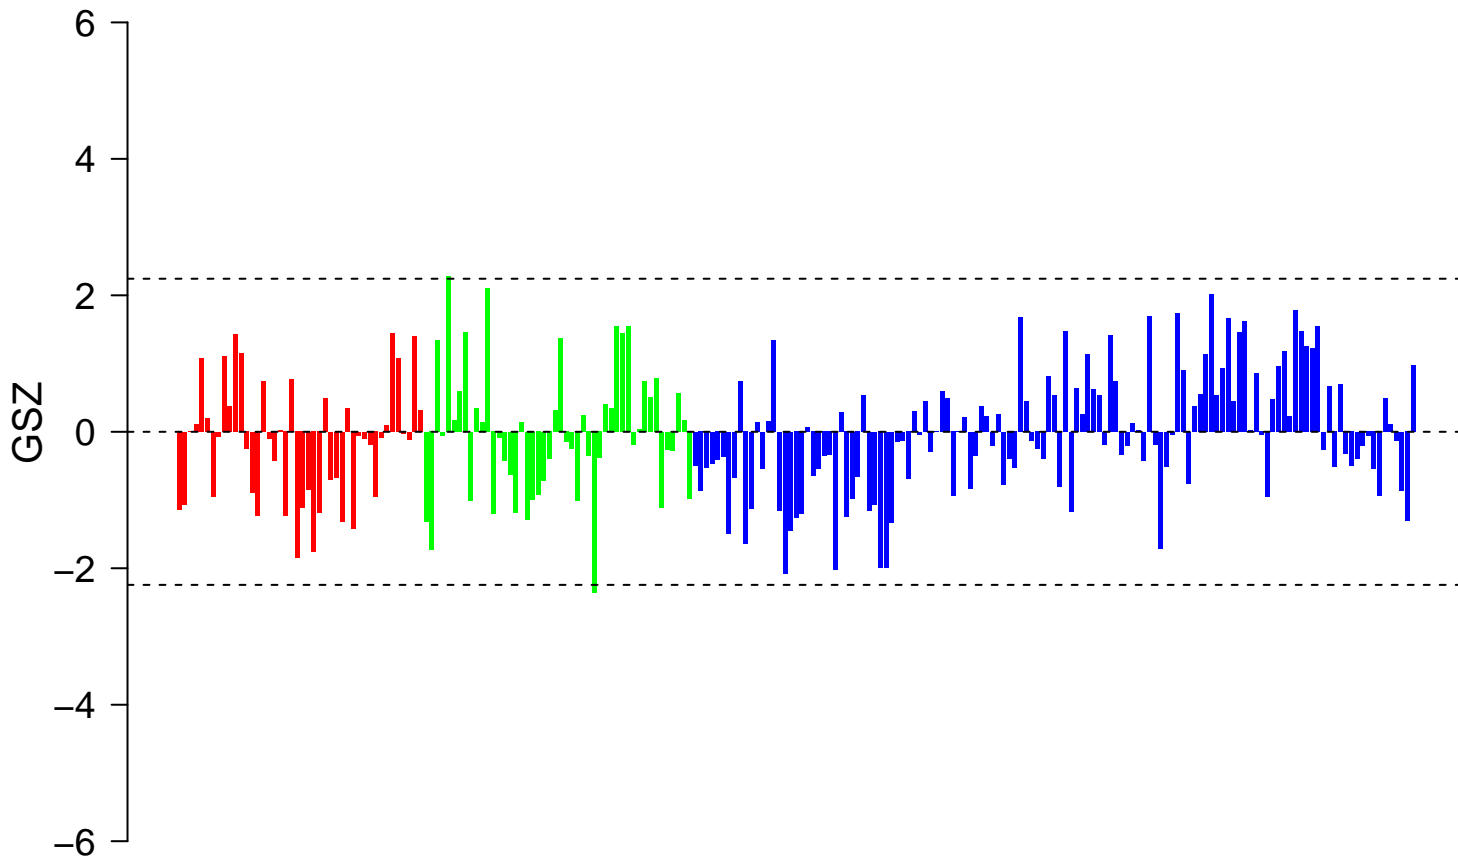

# voltage-gated sodium channel activity

# voltage-gated sodium channel activity

■ on  
■ -  
□ off