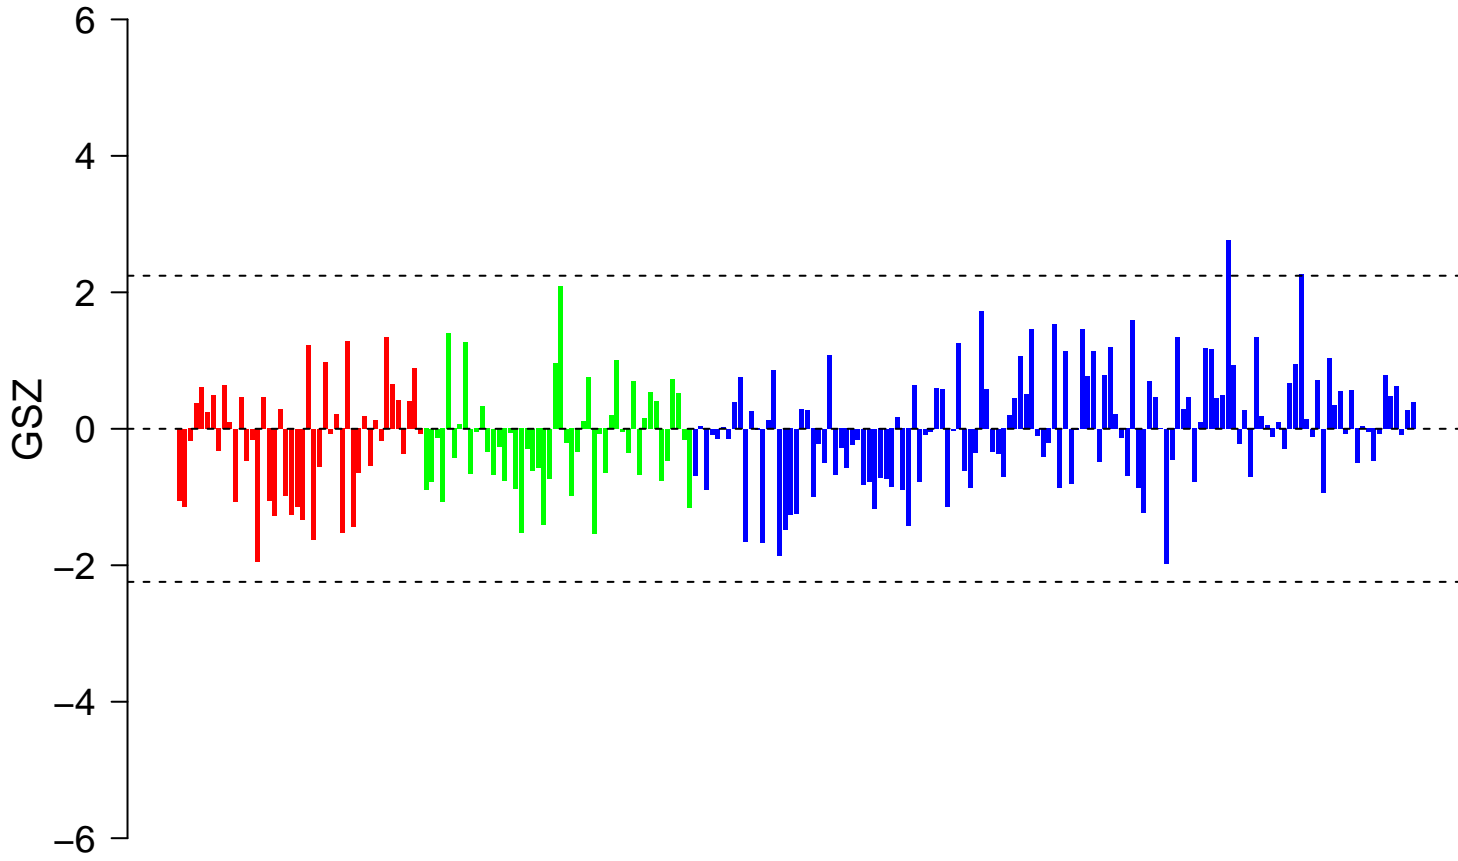

voltage-gated potassium channel activity

voltage-gated potassium channel activity

■ on
■ -
□ off

voltage-gated potassium channel activity