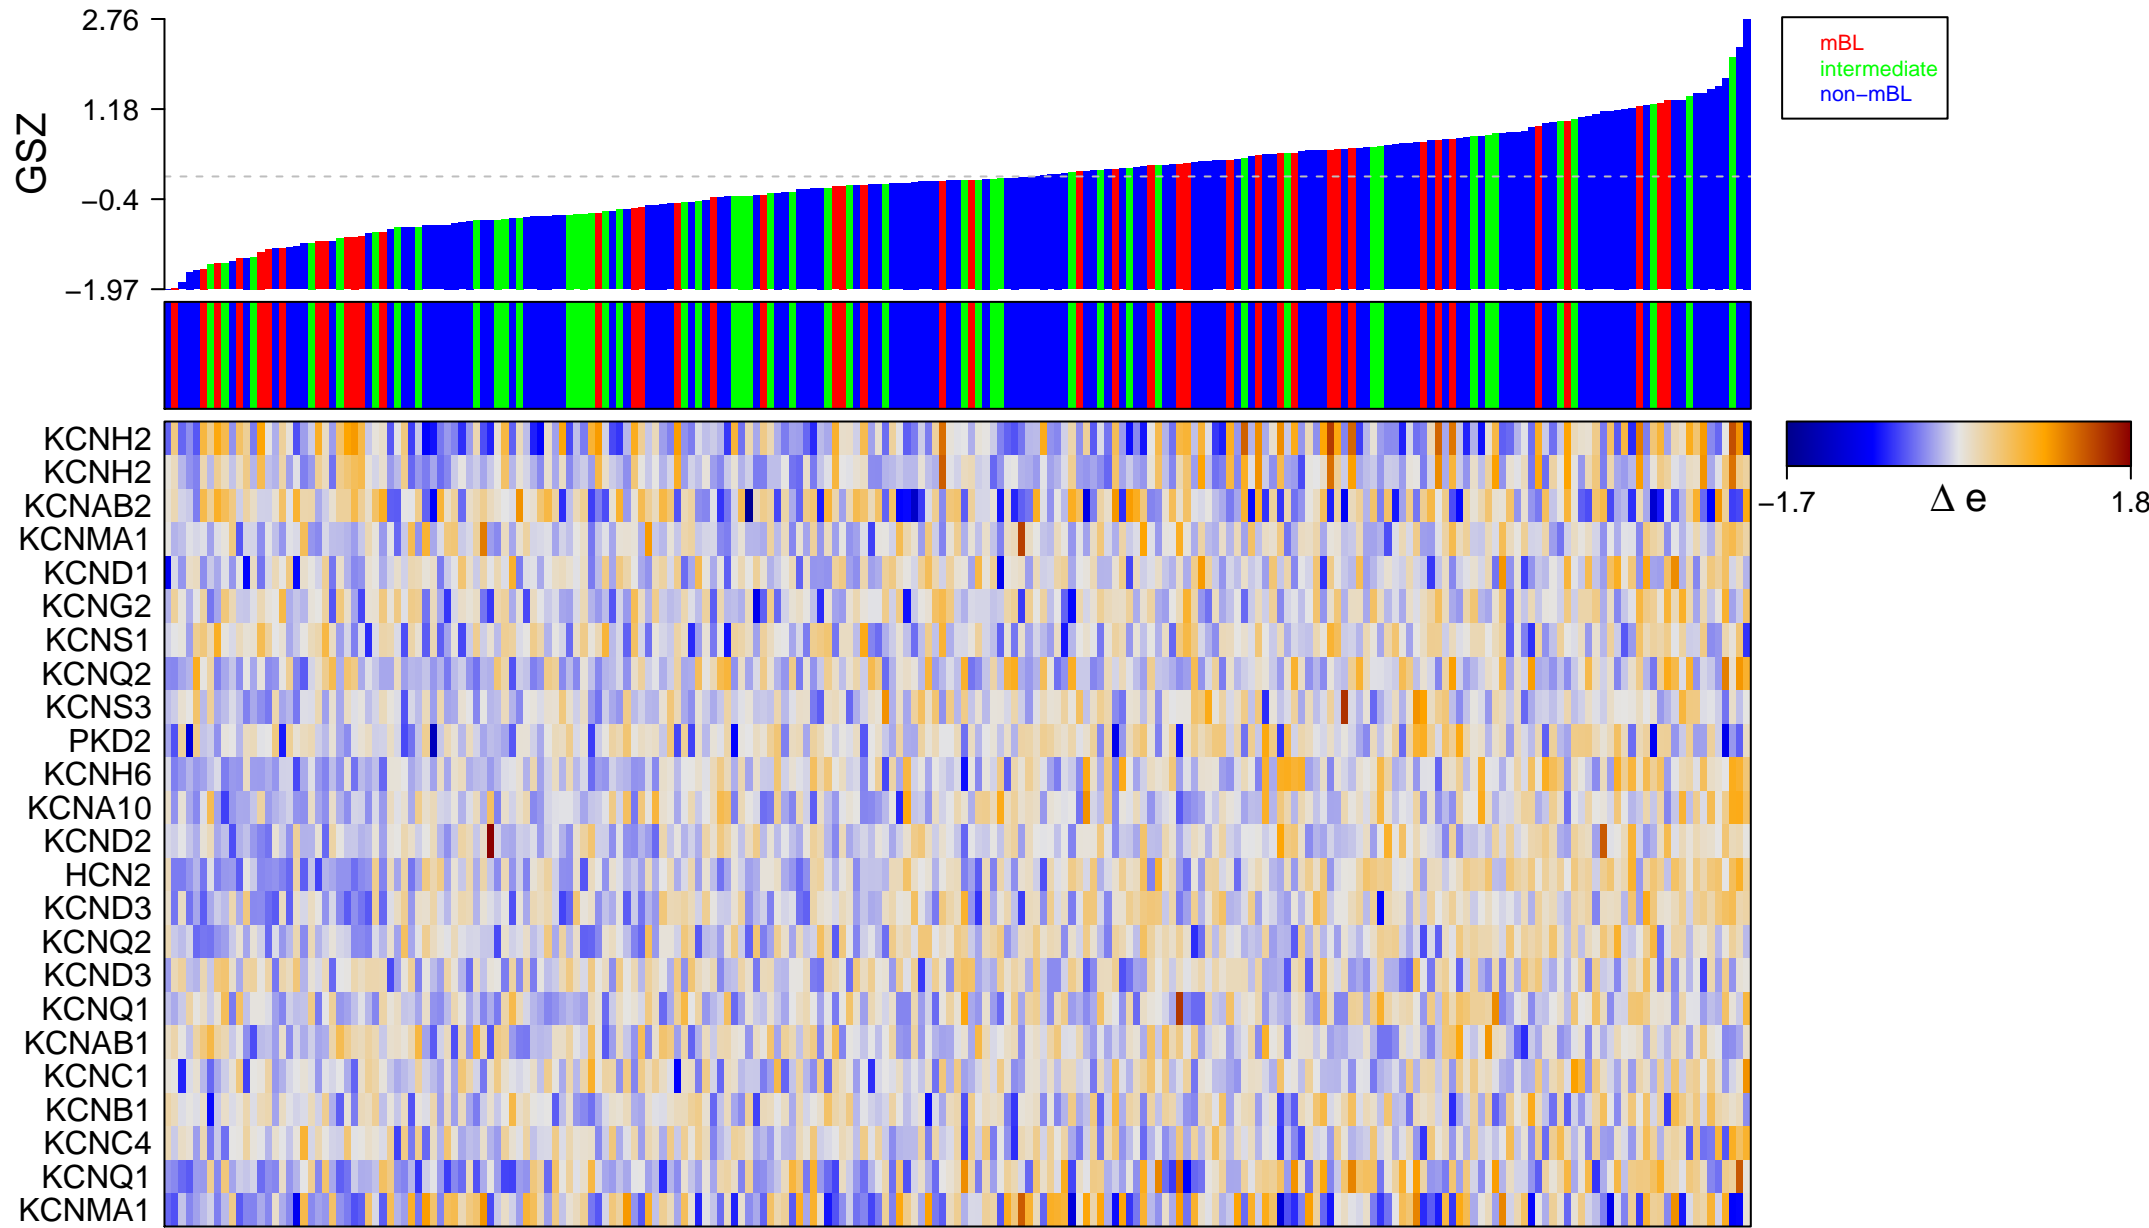

voltage-gated potassium channel activity

voltage-gated potassium channel activity

■ on
■ -
□ off

voltage-gated potassium channel activity