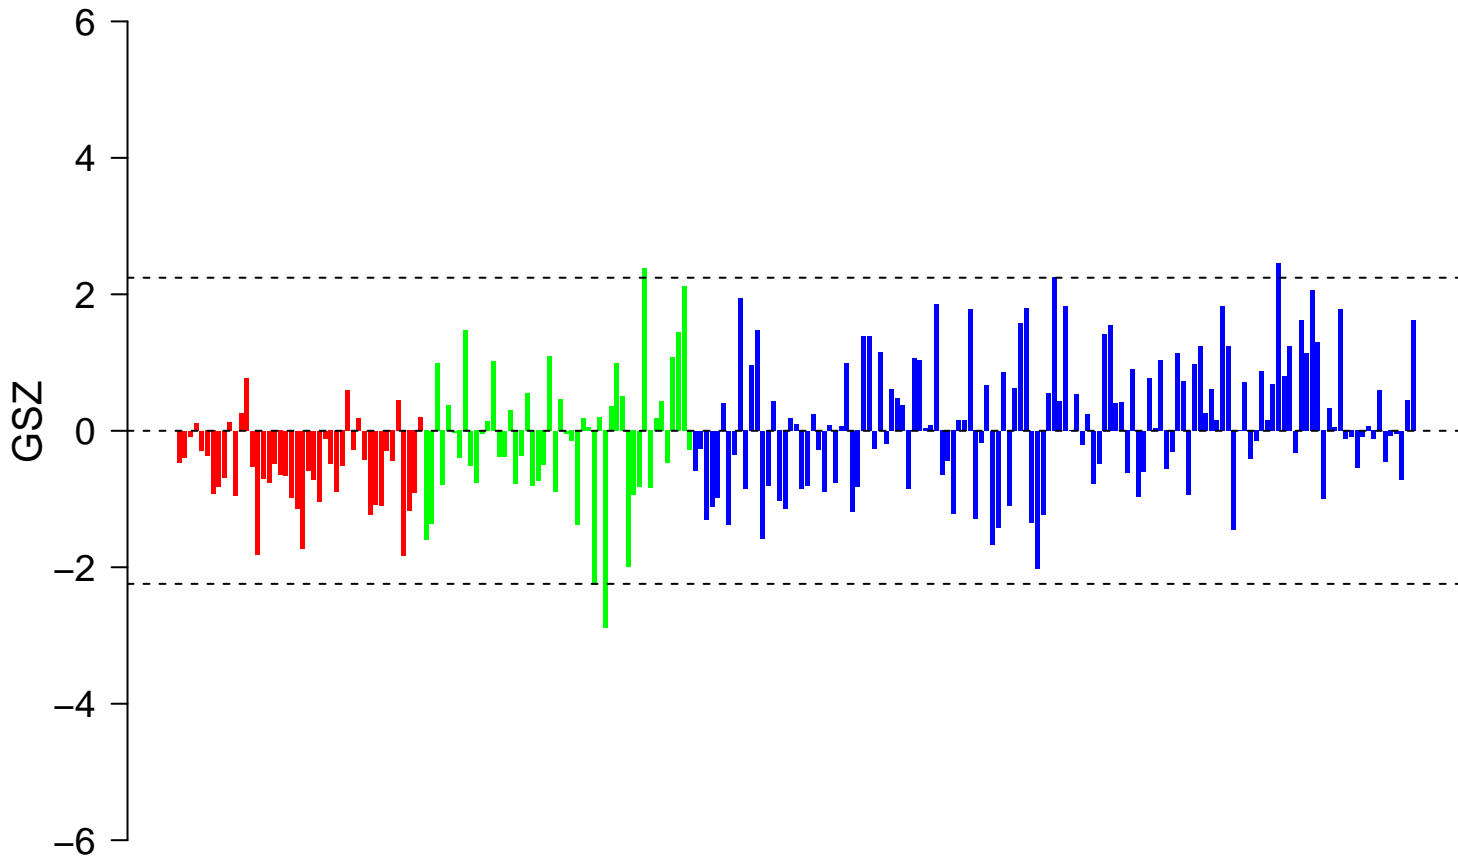

# voltage-gated calcium channel activity

# voltage-gated calcium channel activity

■ on  
■ -  
□ off