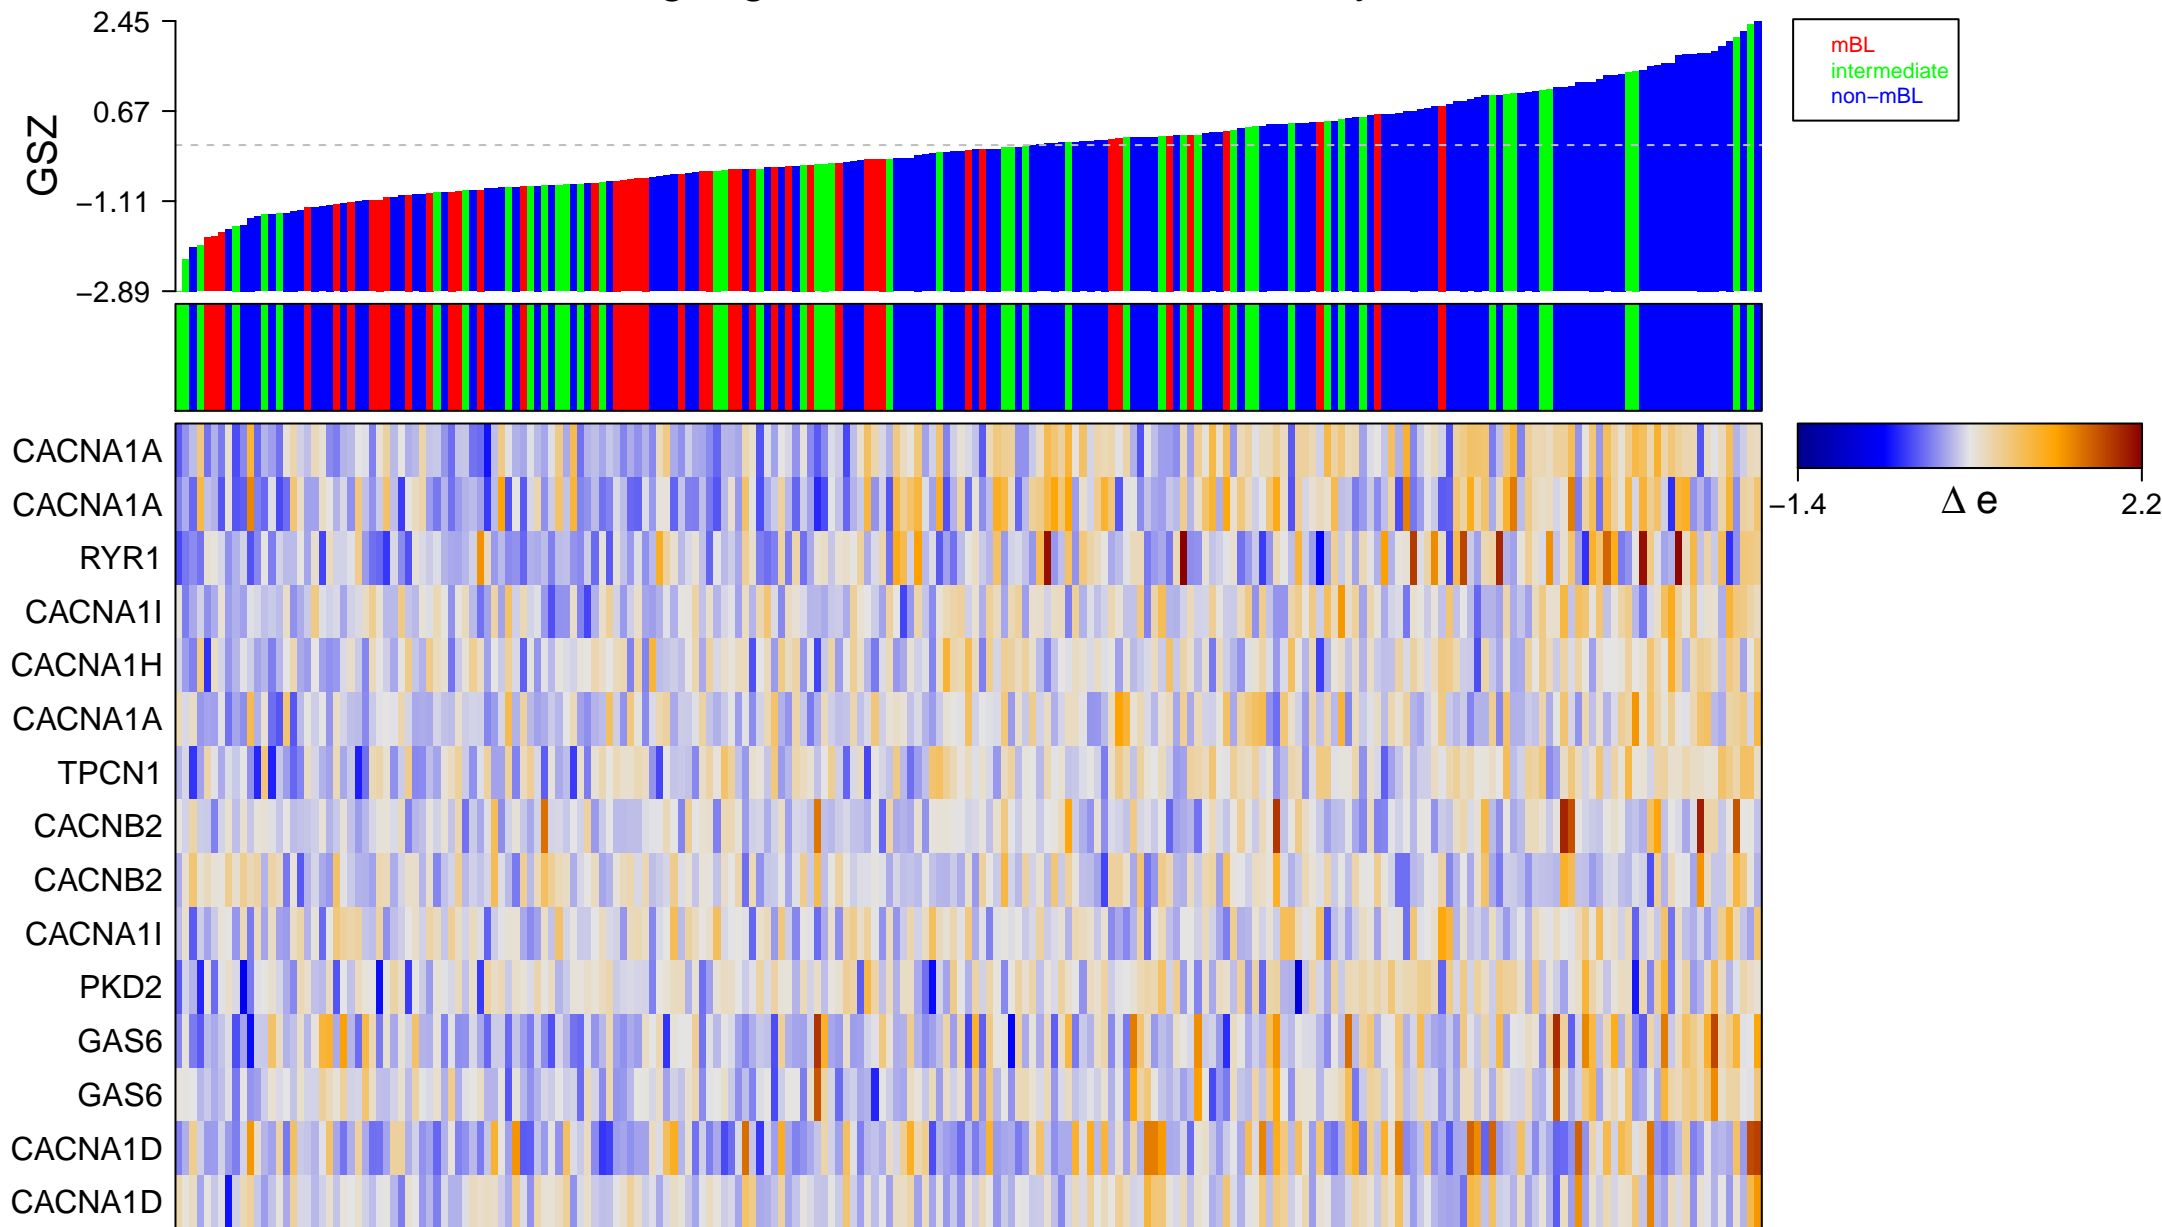

# voltage-gated calcium channel activity

# voltage-gated calcium channel activity

■ on  
■ -  
□ off