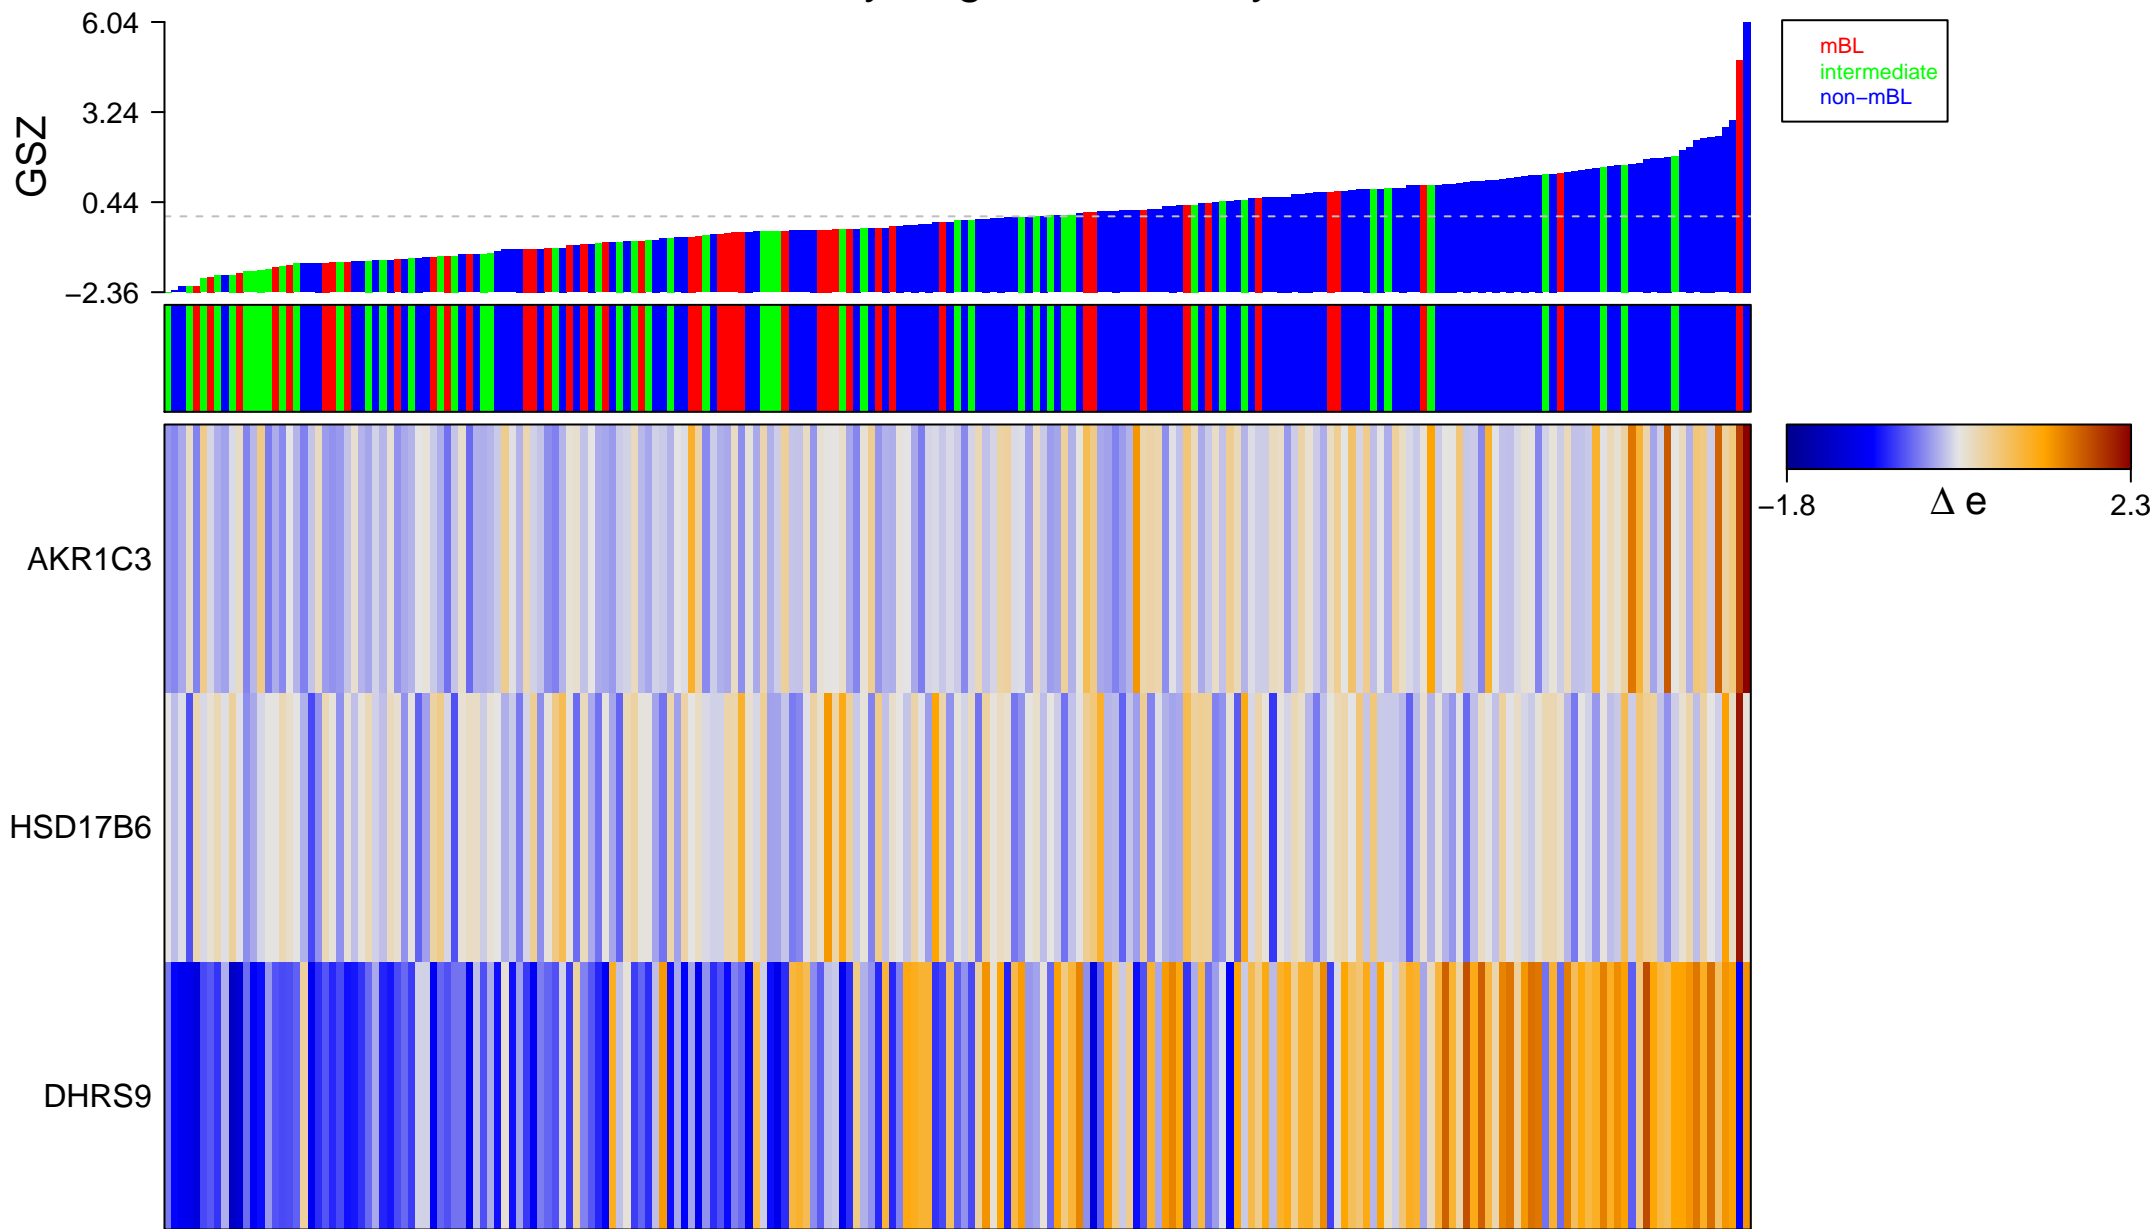

# retinol dehydrogenase activity