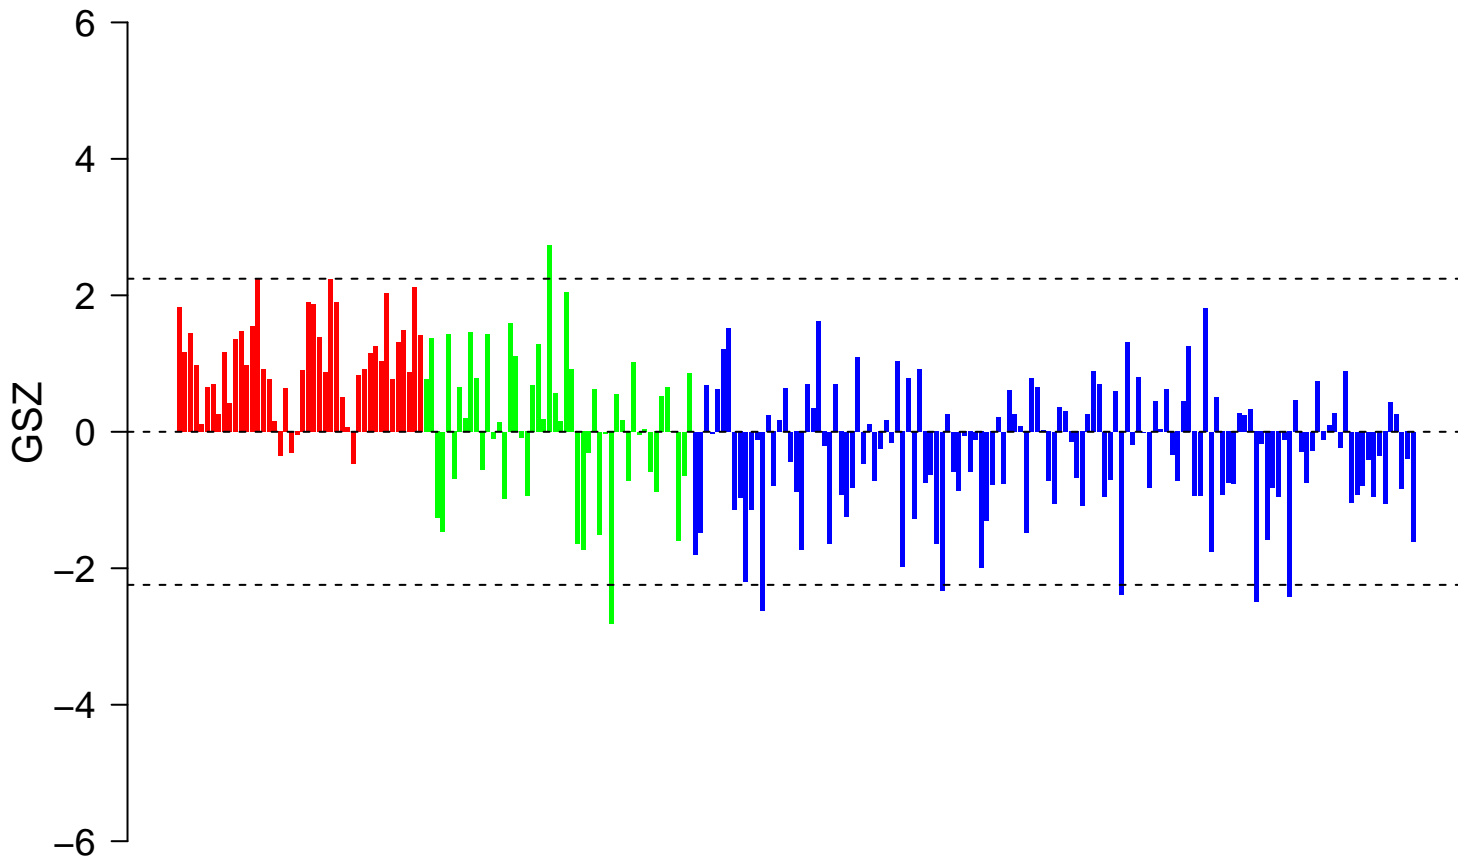

# positive regulation of telomere capping

# positive regulation of telomere capping

■ on  
■ -  
□ off