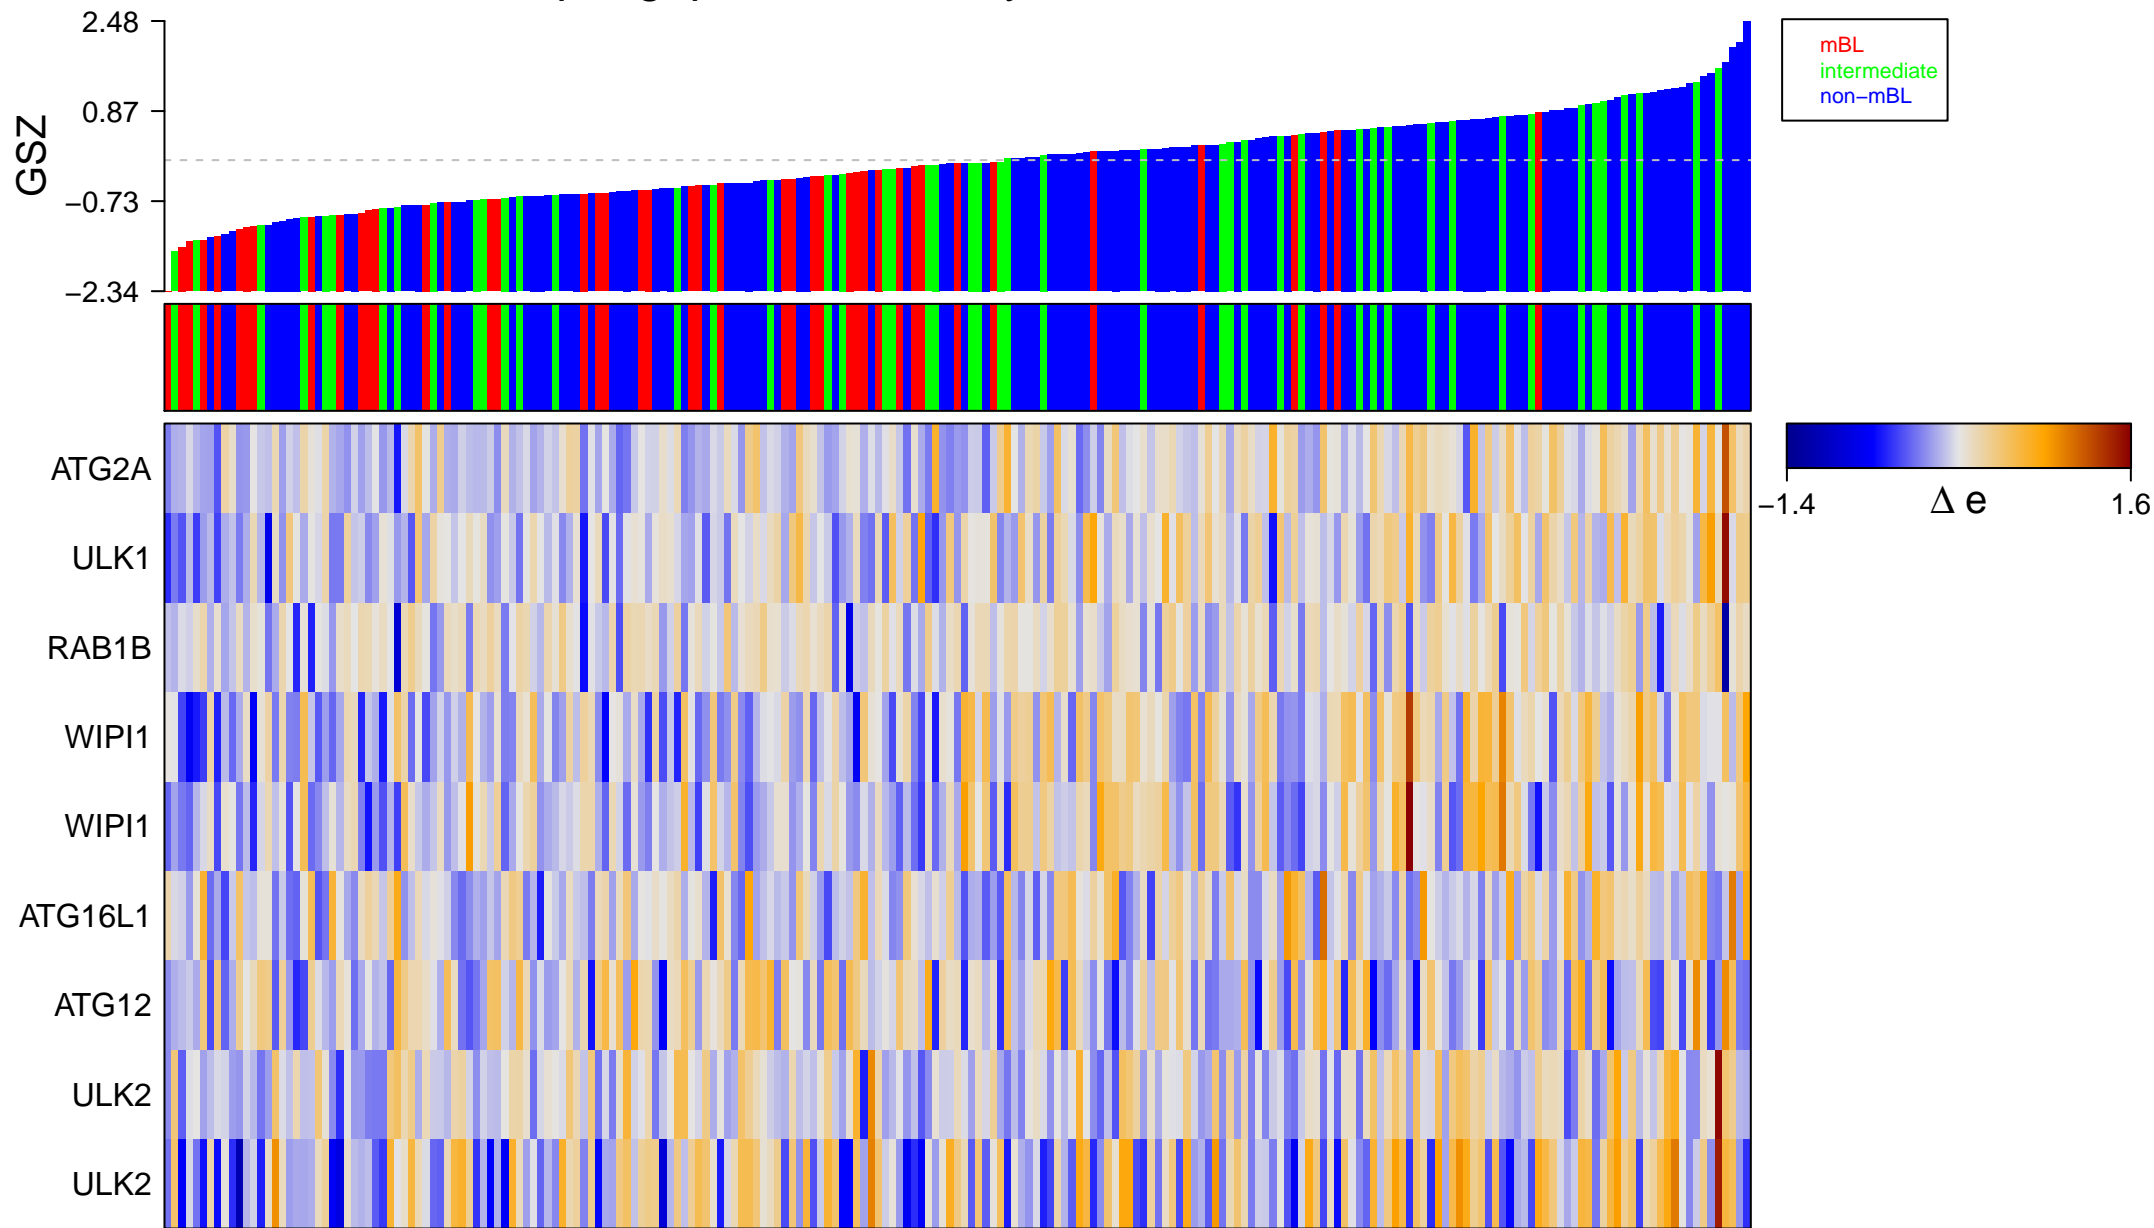

# phagophore assembly site membrane

# phagophore assembly site membrane

■ on  
■ -  
□ off