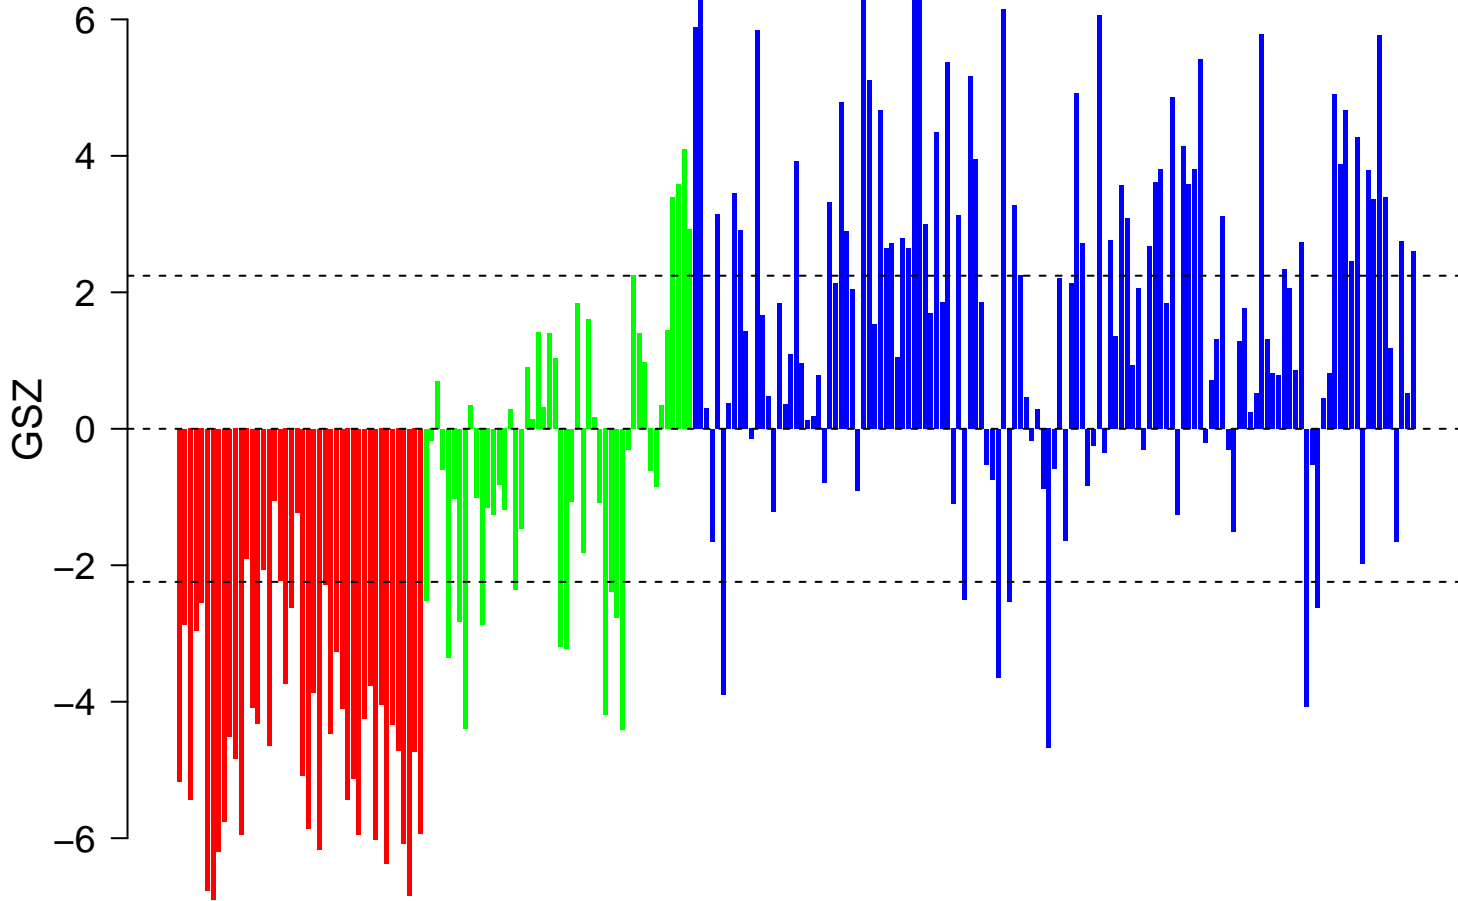

# phagocytic vesicle membrane

# phagocytic vesicle membrane

■ on  
■ -  
□ off