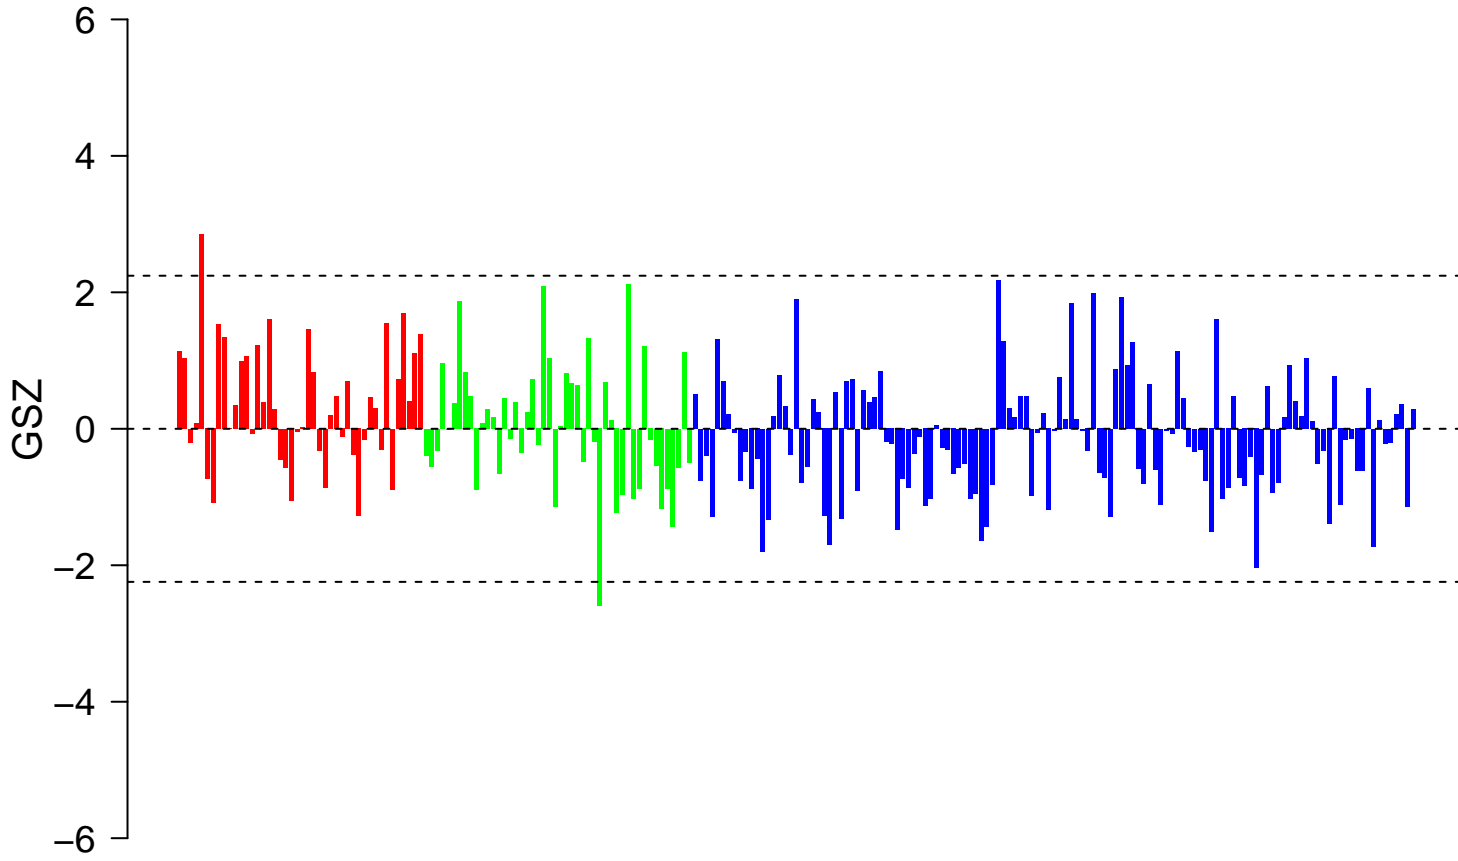

negative regulation of microtubule depolymerization

negative regulation of microtubule depolymerization

■ on
■ -
□ off

negative regulation of microtubule depolymerization