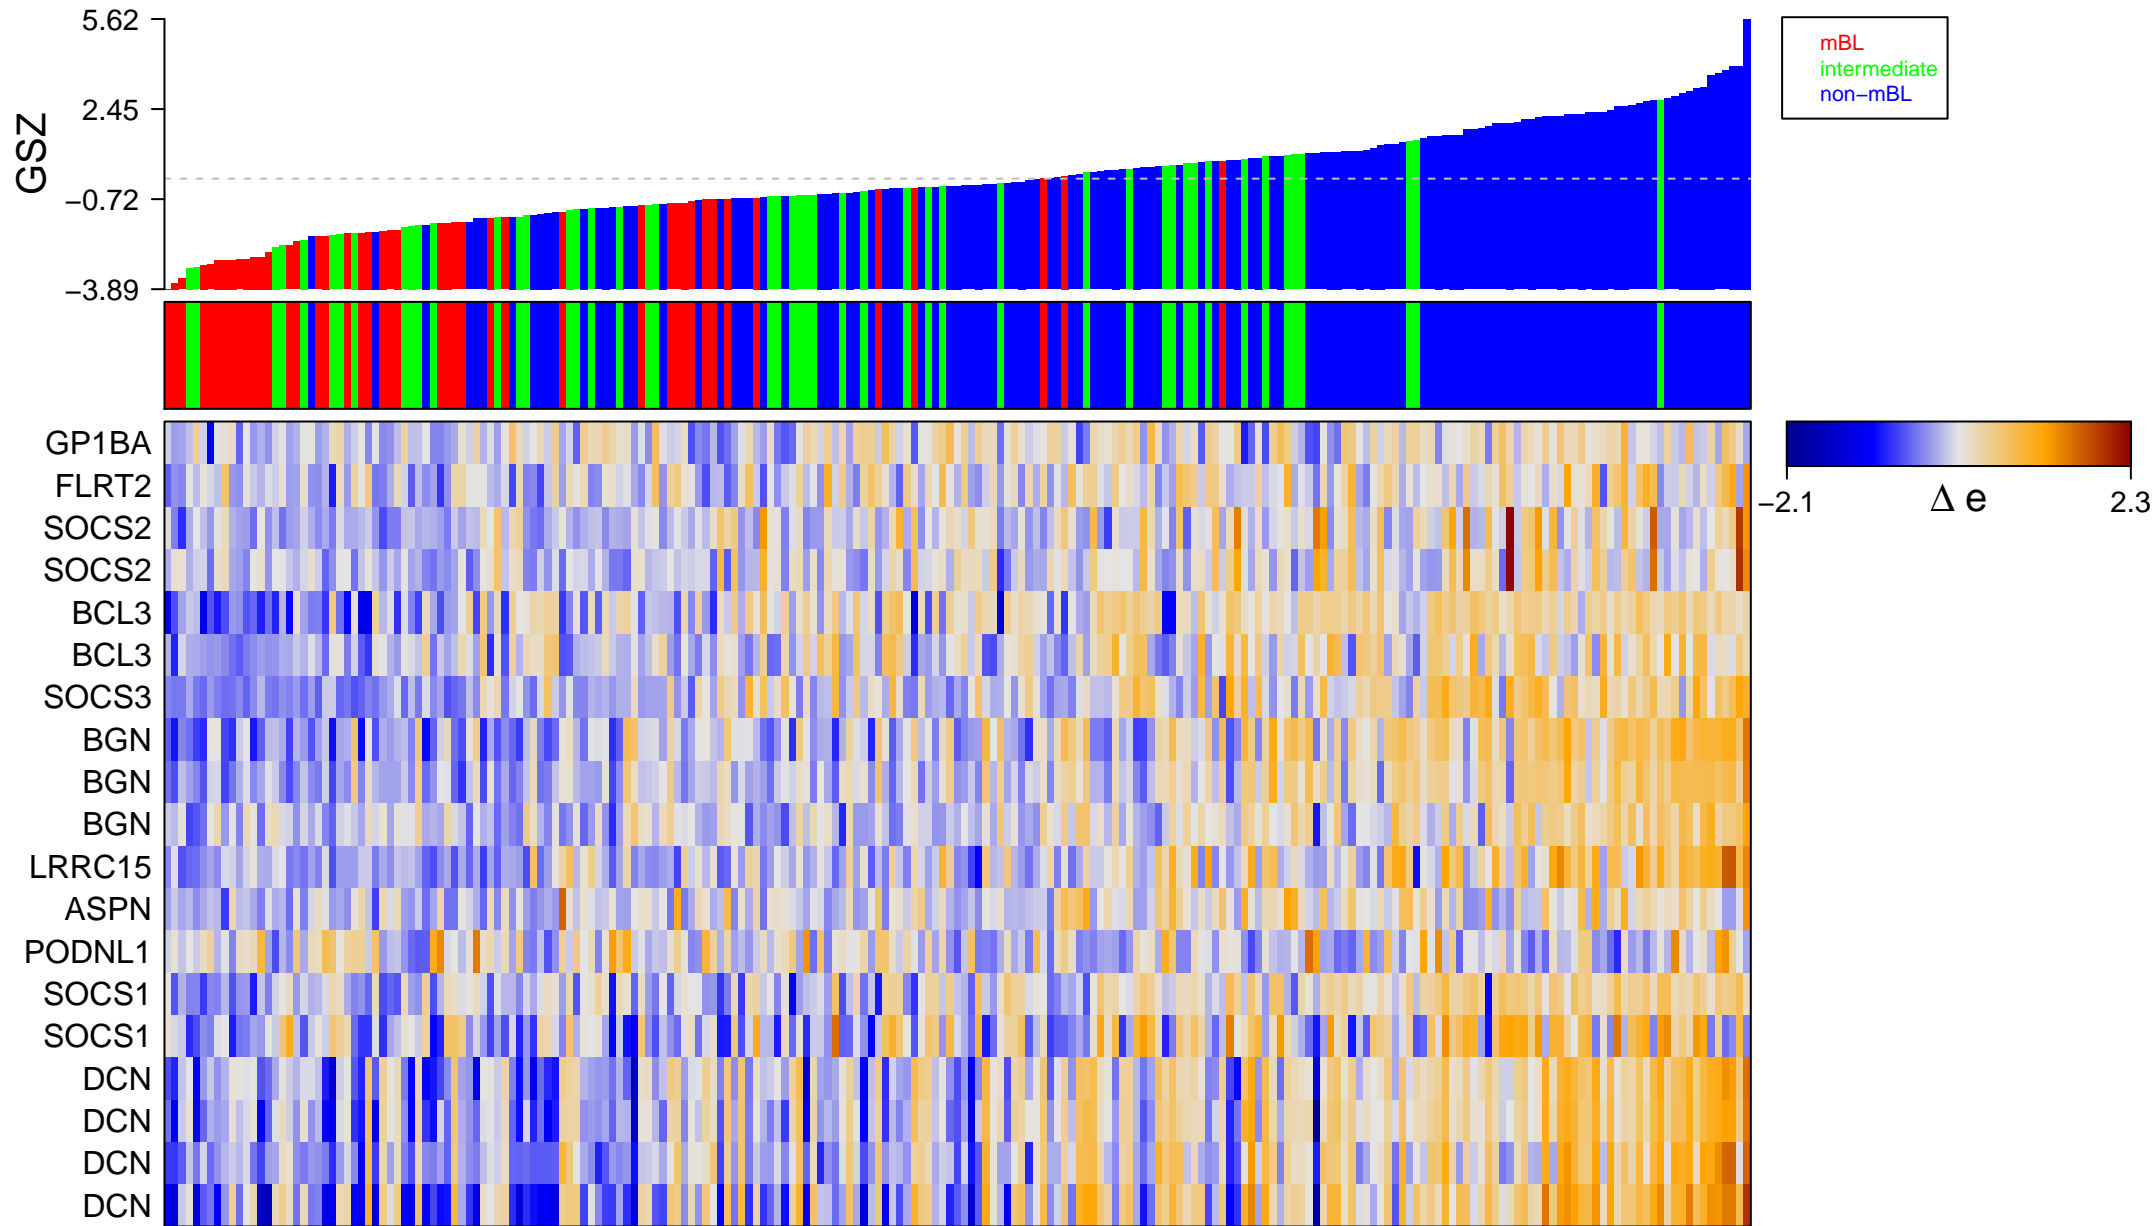

negative regulation of JAK-STAT cascade

negative regulation of JAK-STAT cascade

■ on
■ -
□ off

negative regulation of JAK-STAT cascade