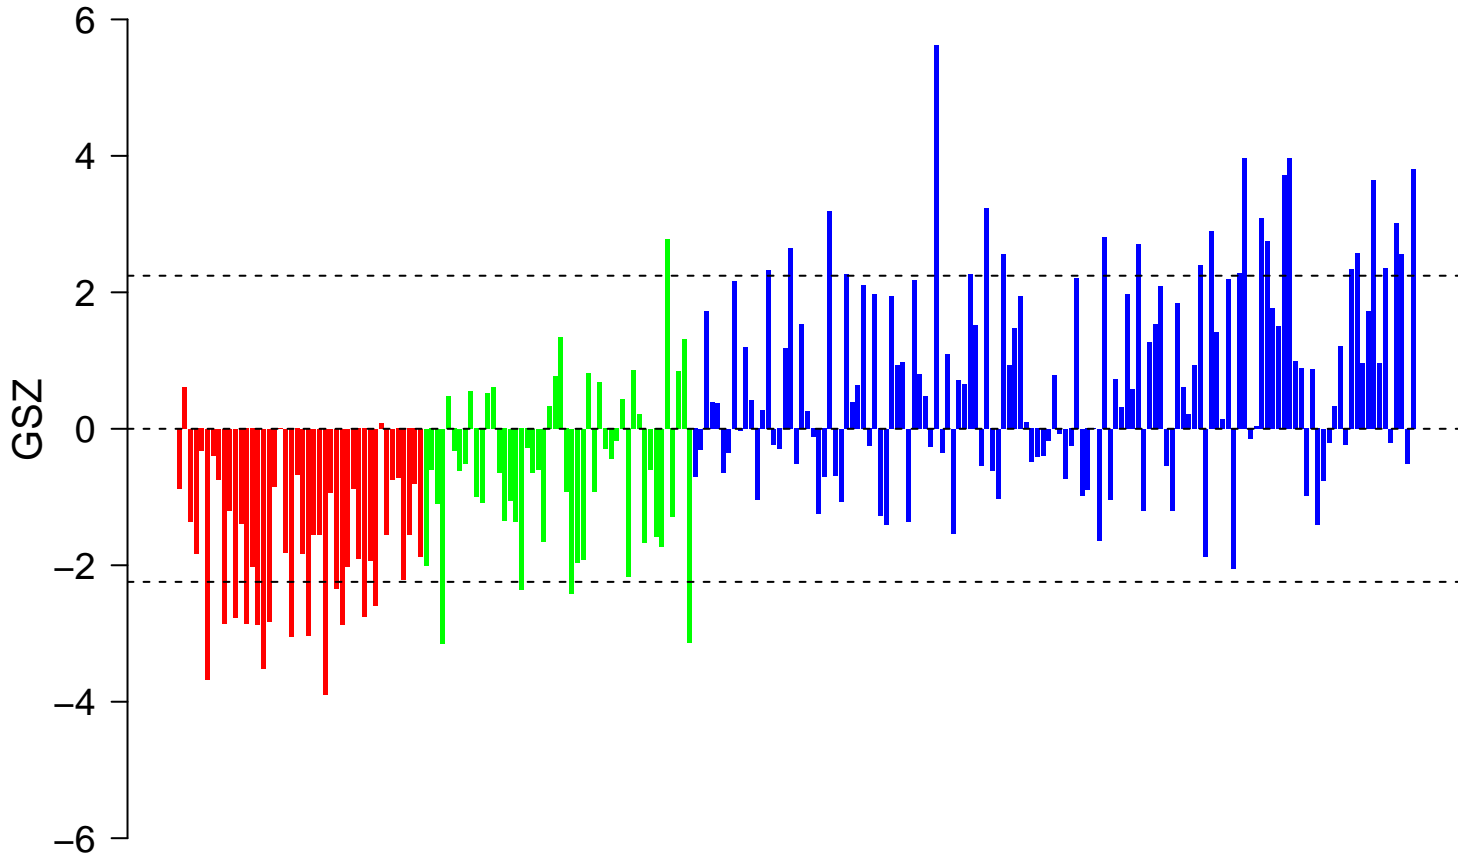

negative regulation of JAK-STAT cascade

negative regulation of JAK-STAT cascade

■ on
■ -
□ off

negative regulation of JAK-STAT cascade