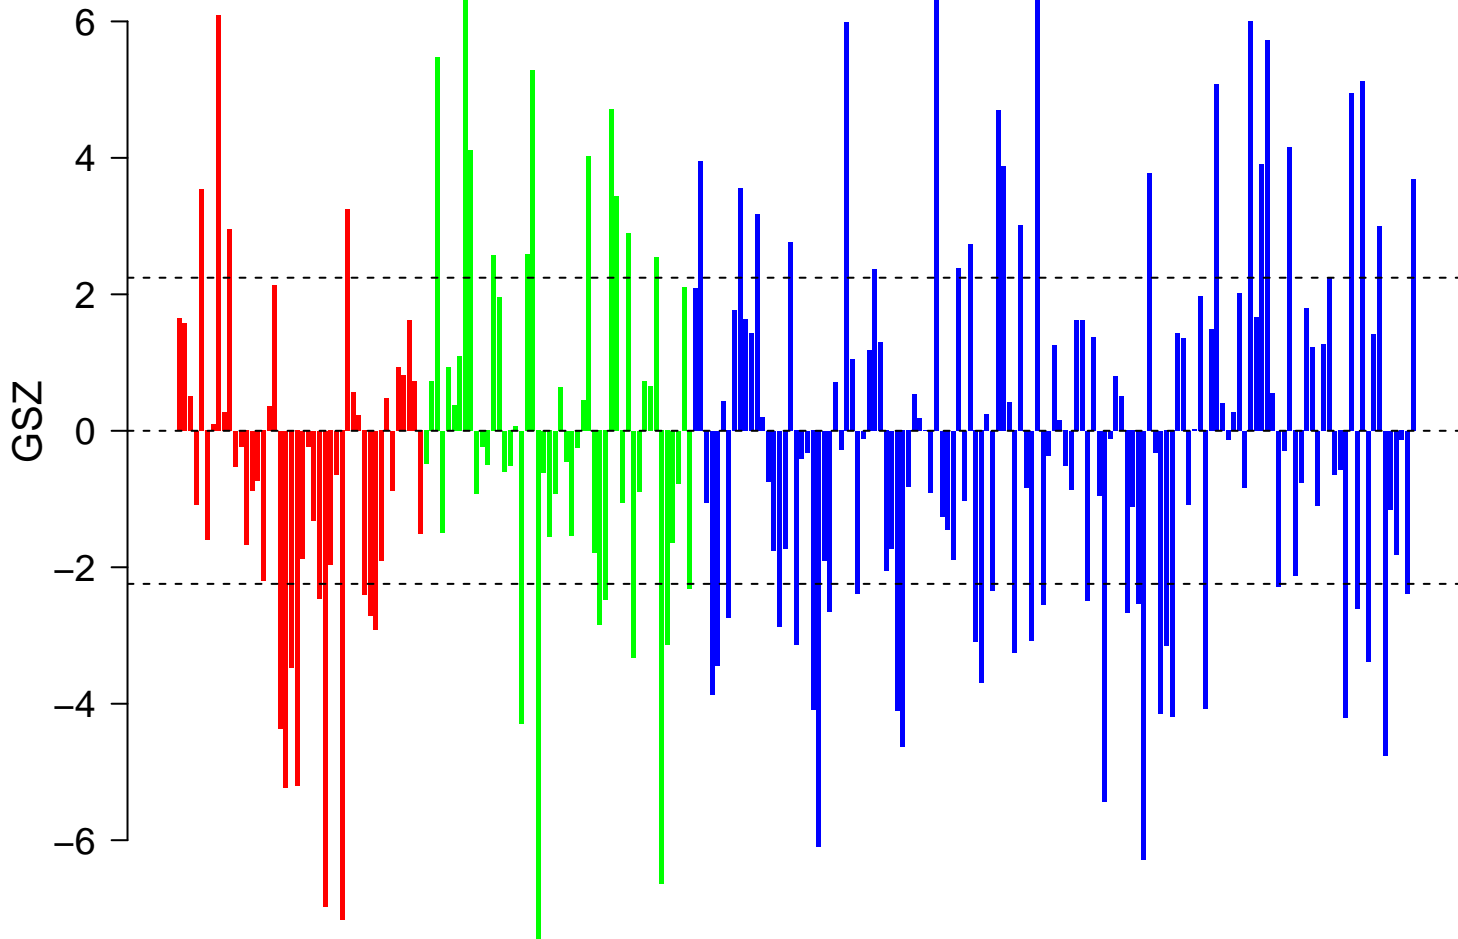

# natural killer cells peripheral blood\_9\_Het

■ on  
■ -  
□ off

# natural killer cells peripheral blood\_9\_Het