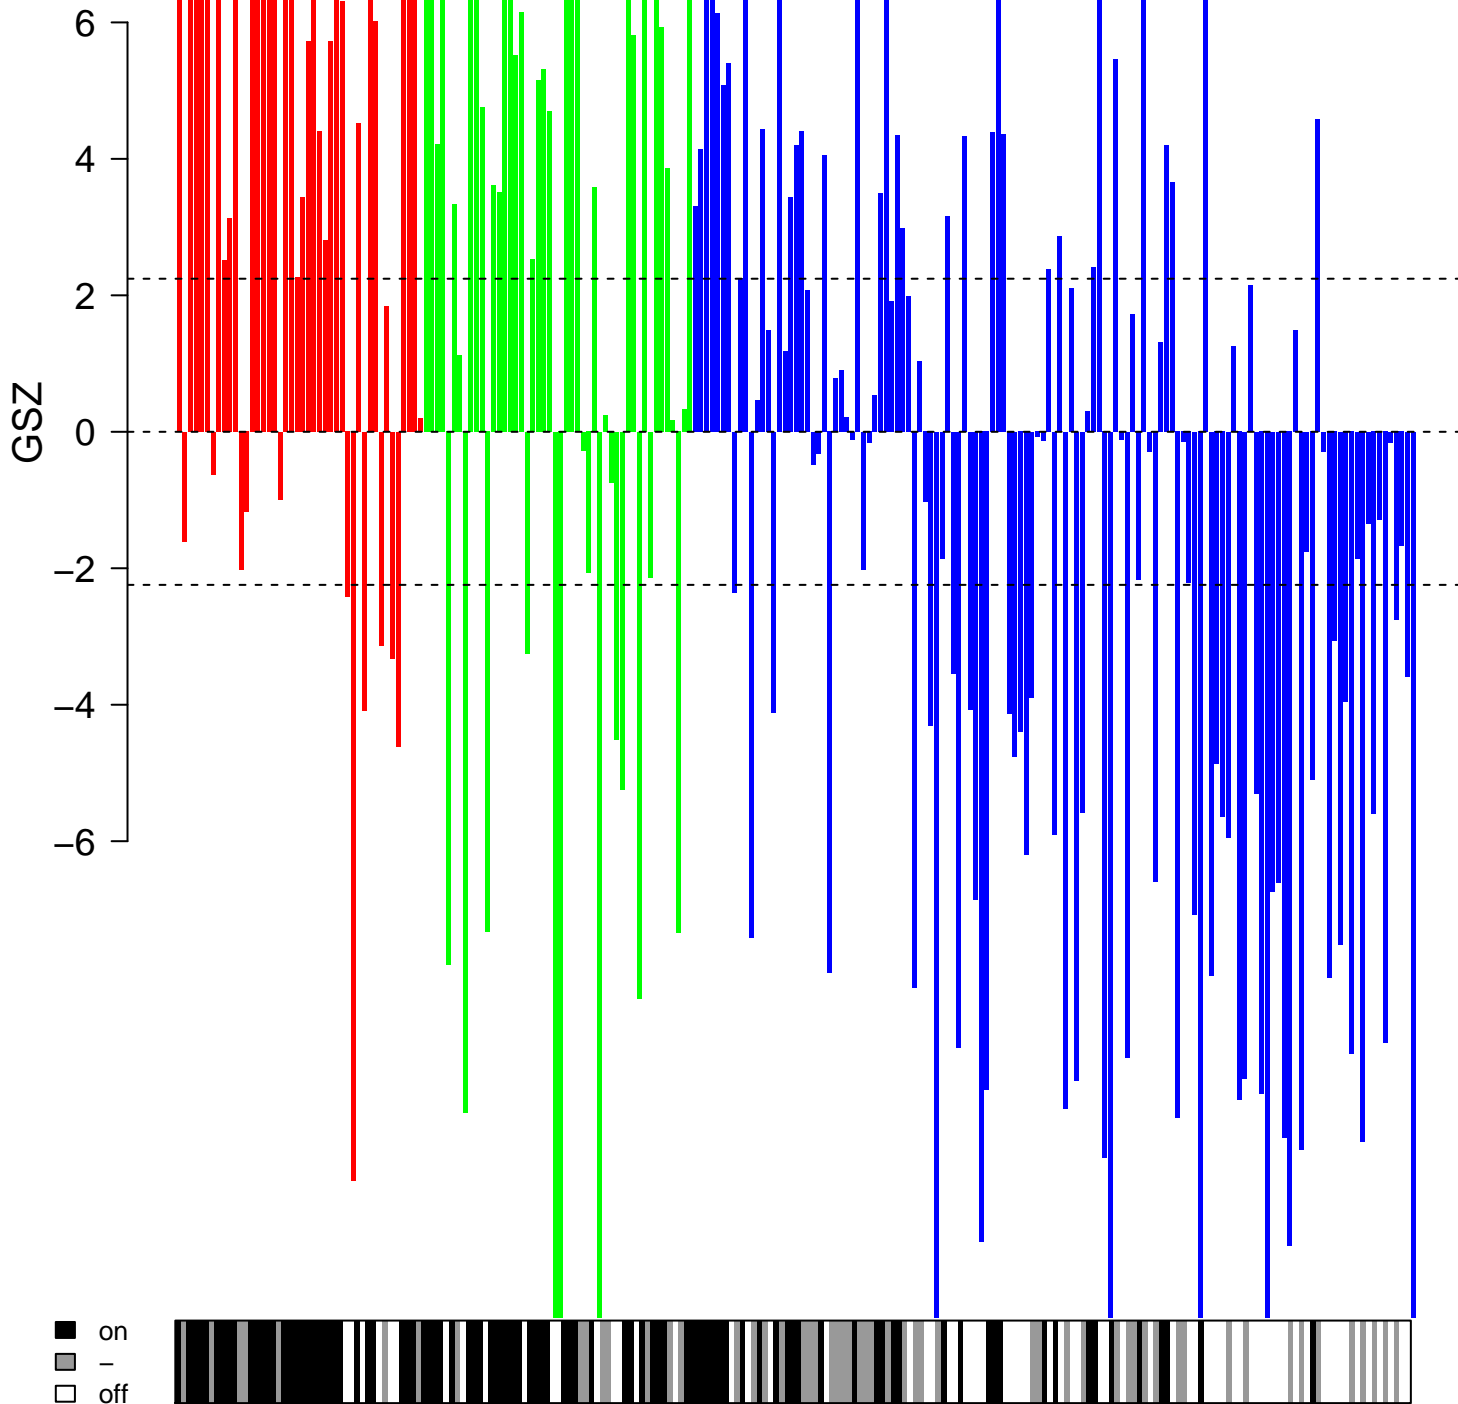

# natural killer cells peripheral blood\_4\_Tx