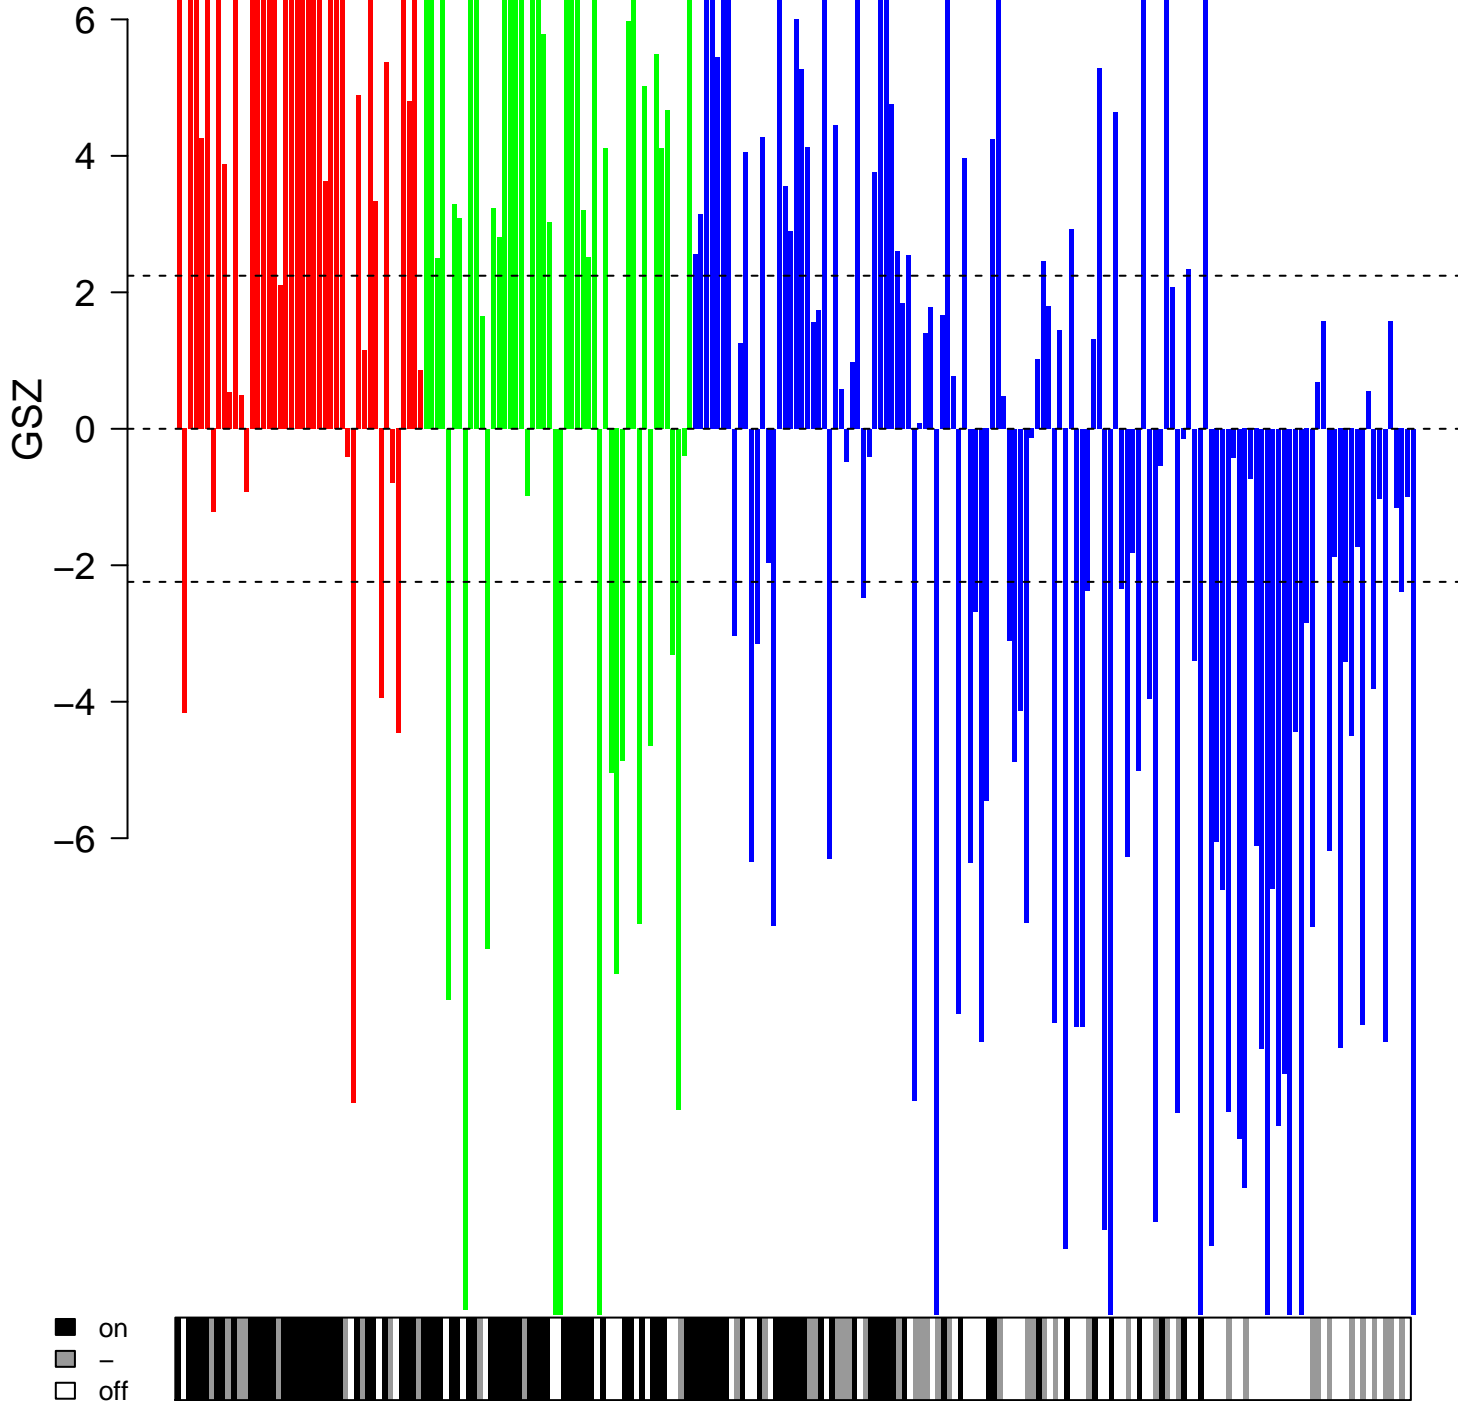

# natural killer cells peripheral blood\_1\_TssA