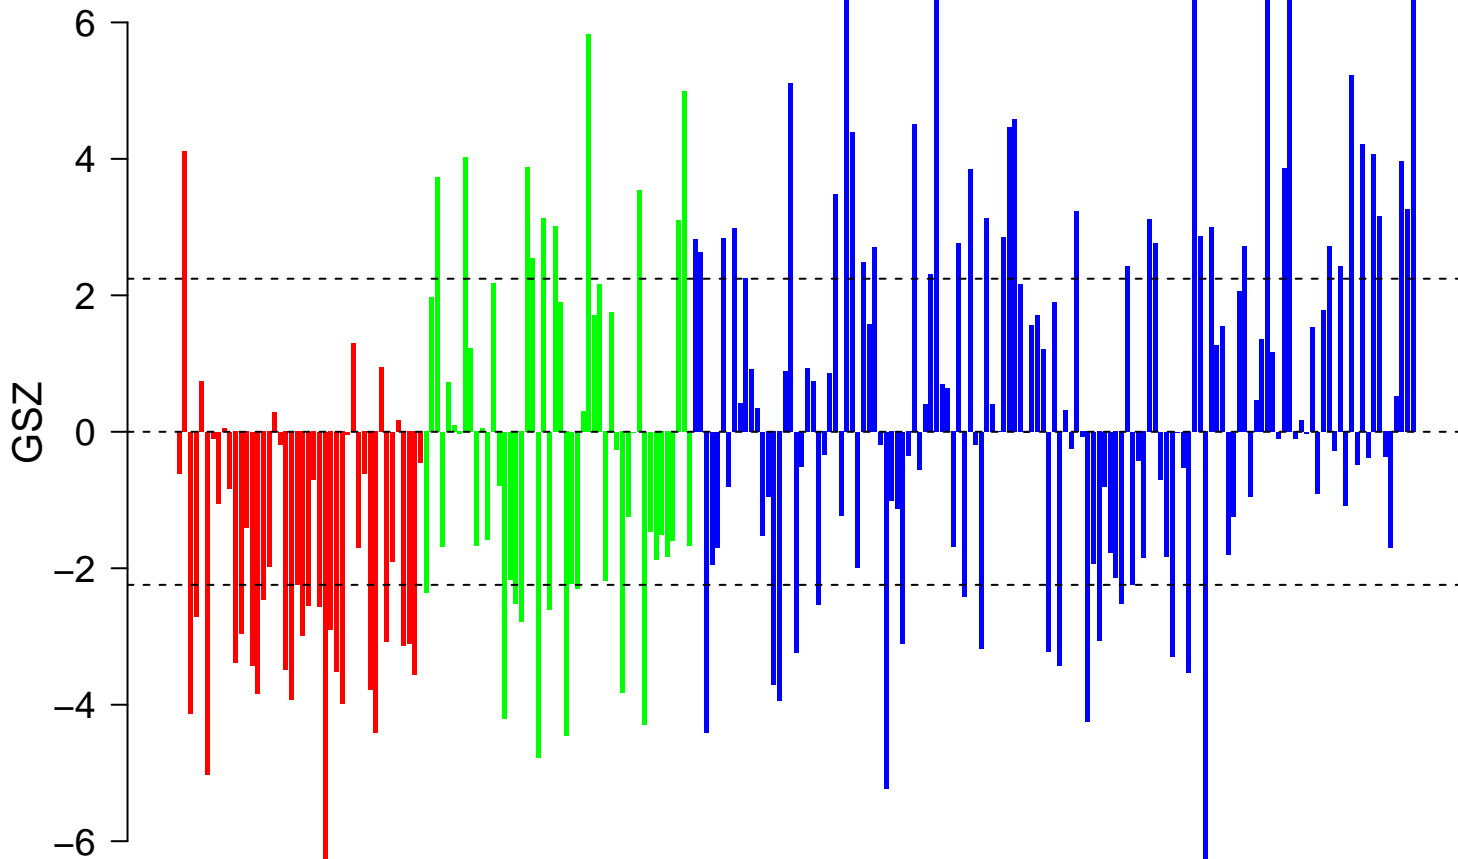

natural killer cells peripheral blood_10_TssBiv

■ on
■ -
□ off

natural killer cells peripheral blood_10_TssBiv