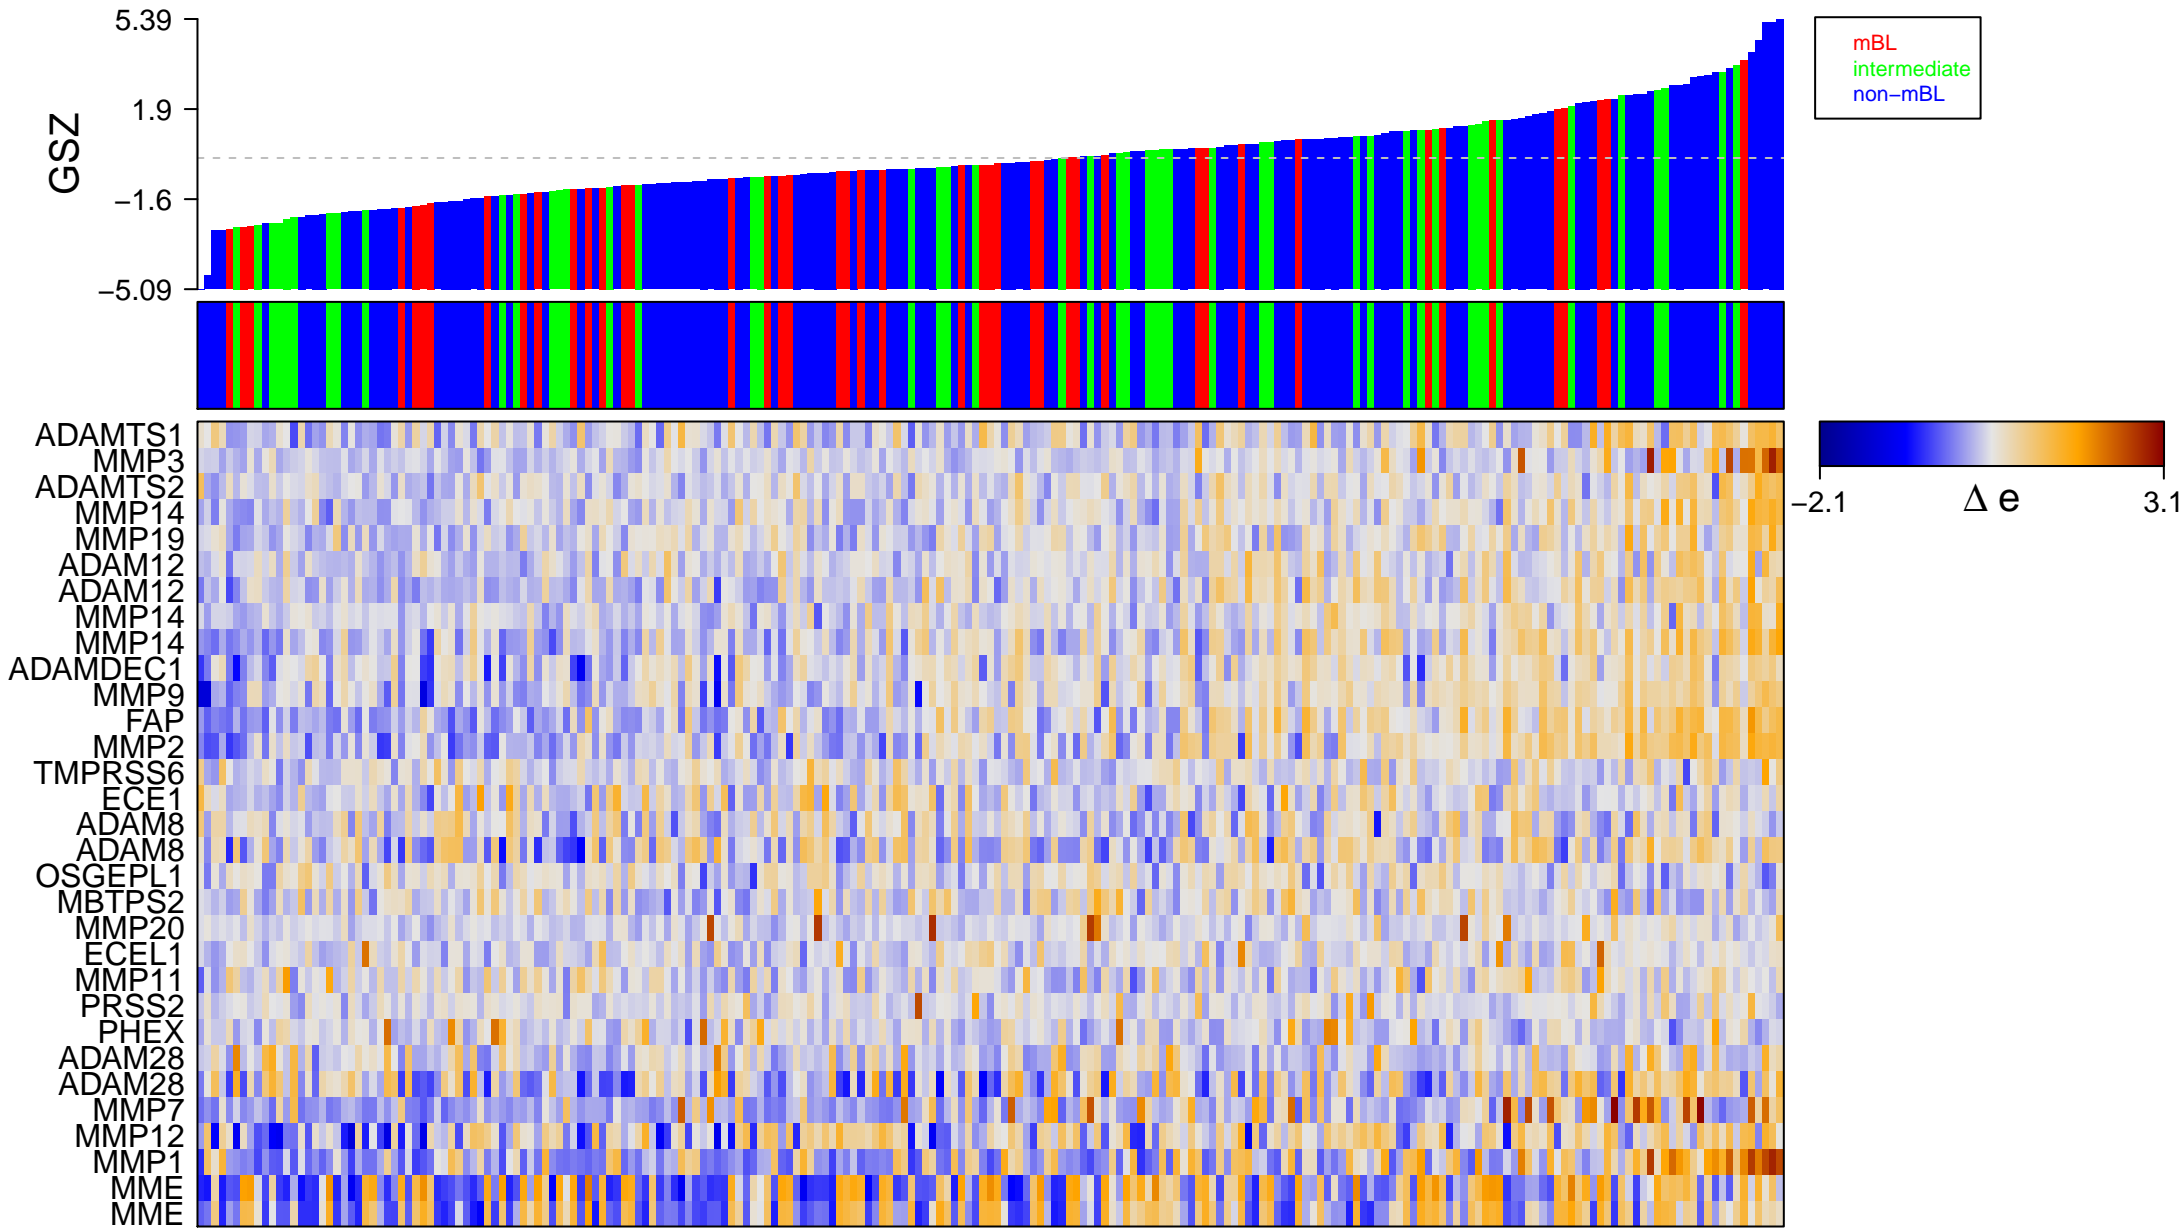

# metalloendopeptidase activity