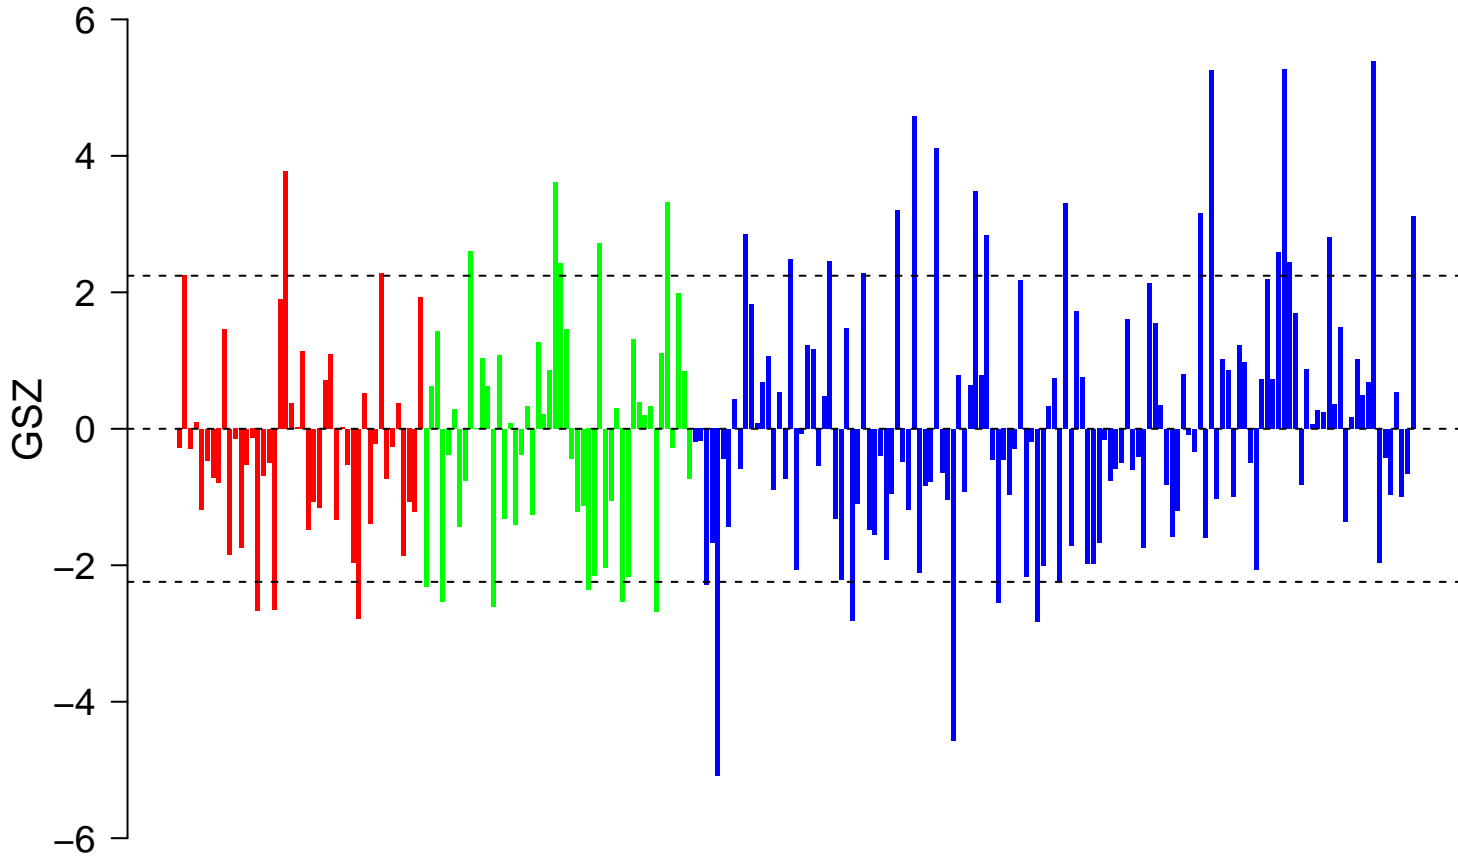

# metalloendopeptidase activity