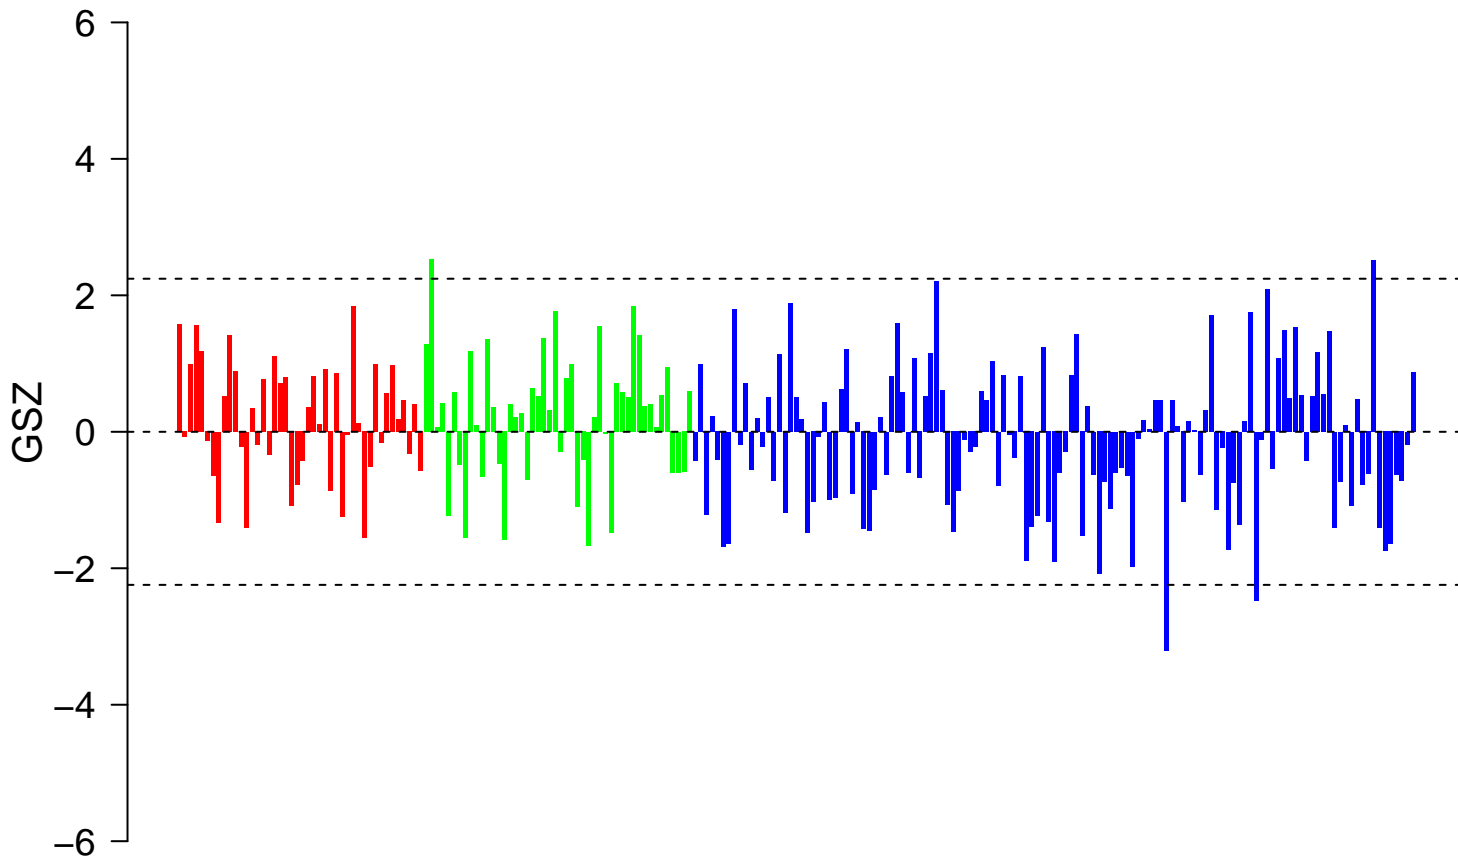

# metalloaminopeptidase activity