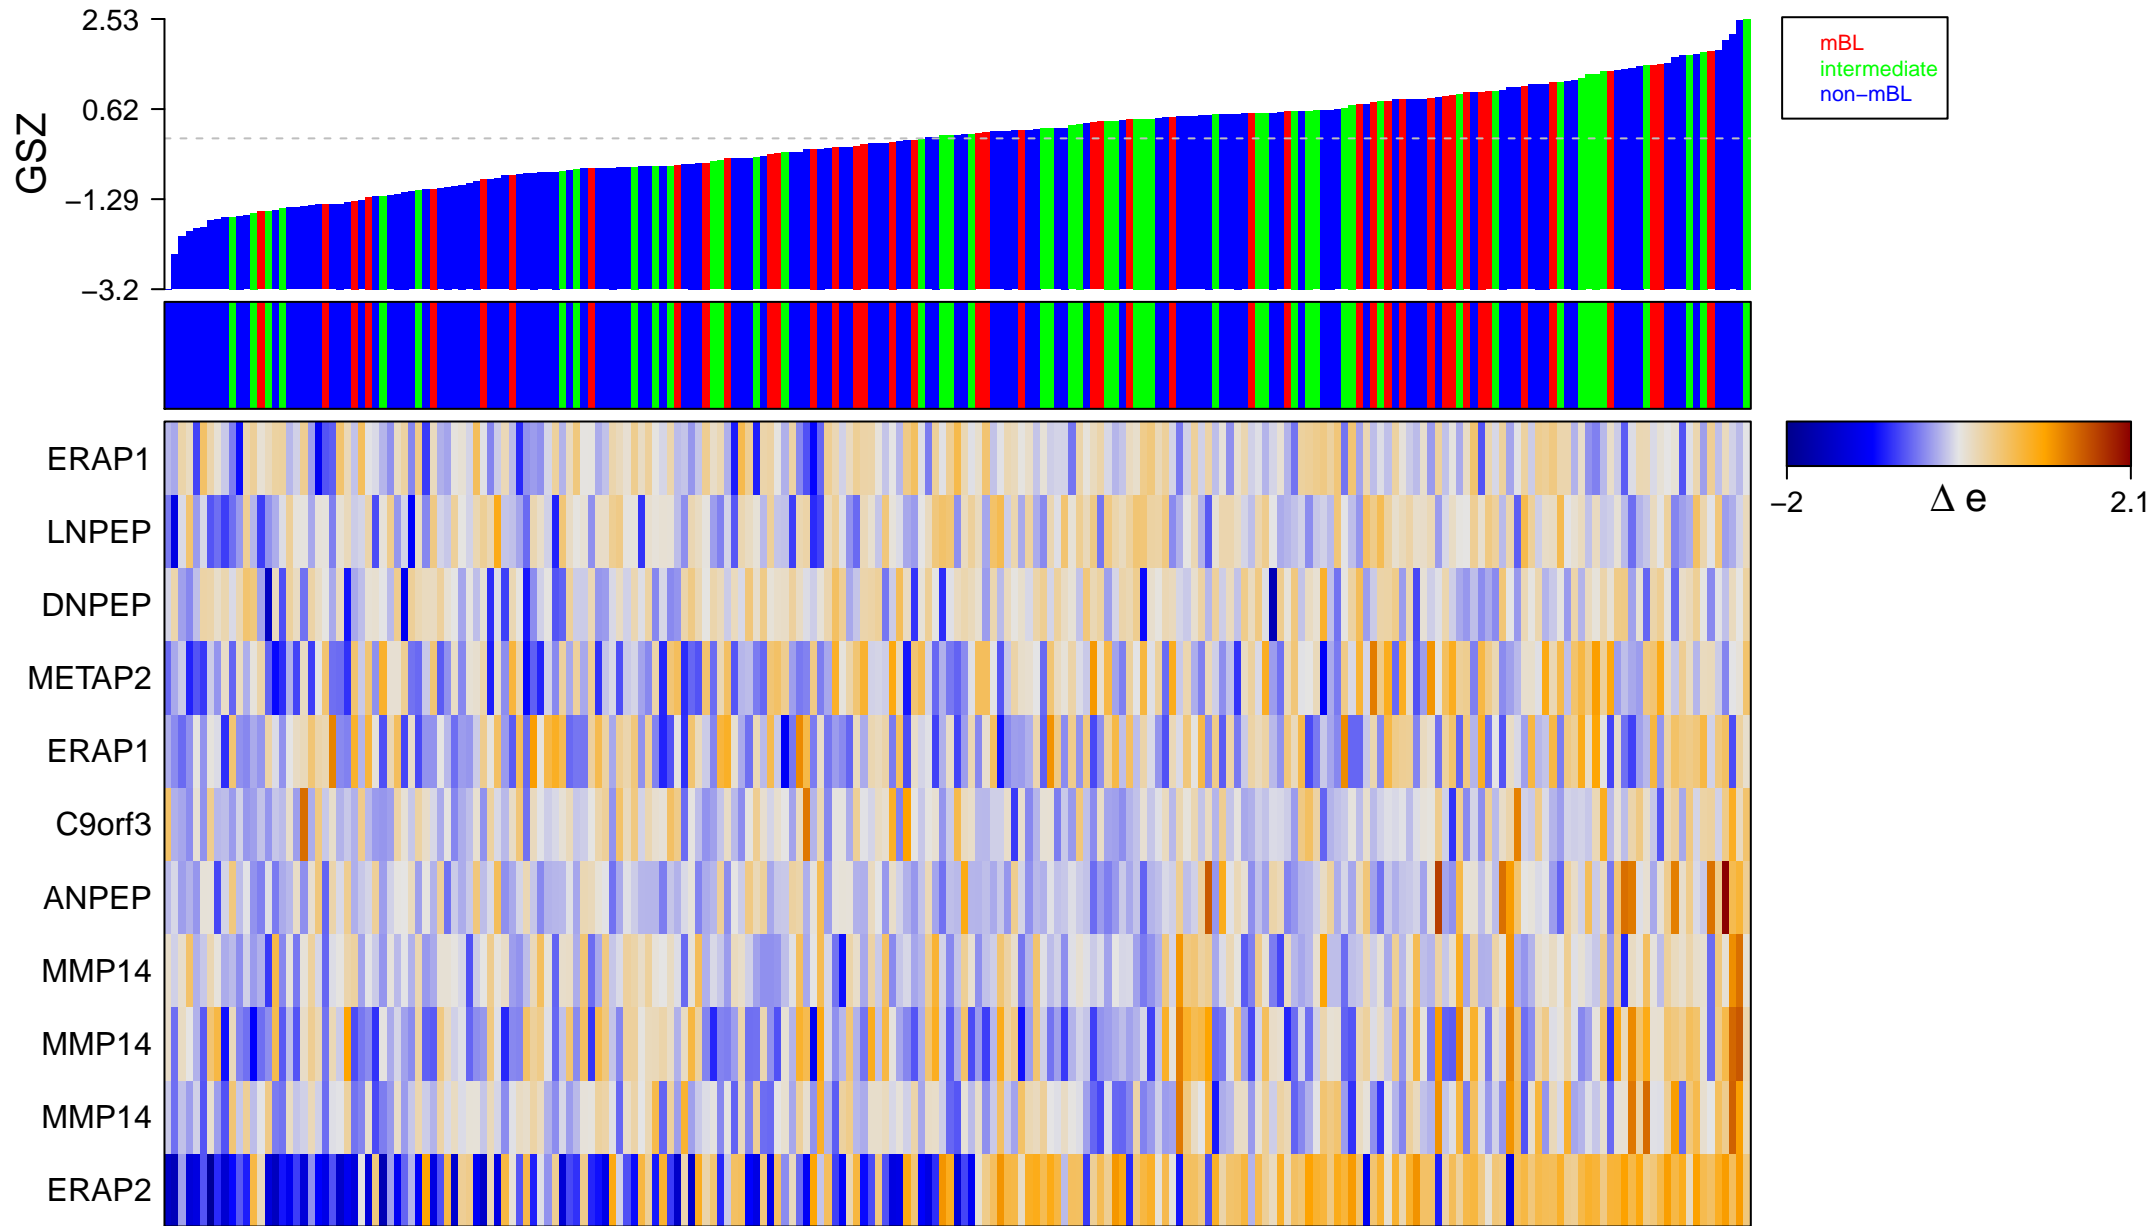

# metalloaminopeptidase activity