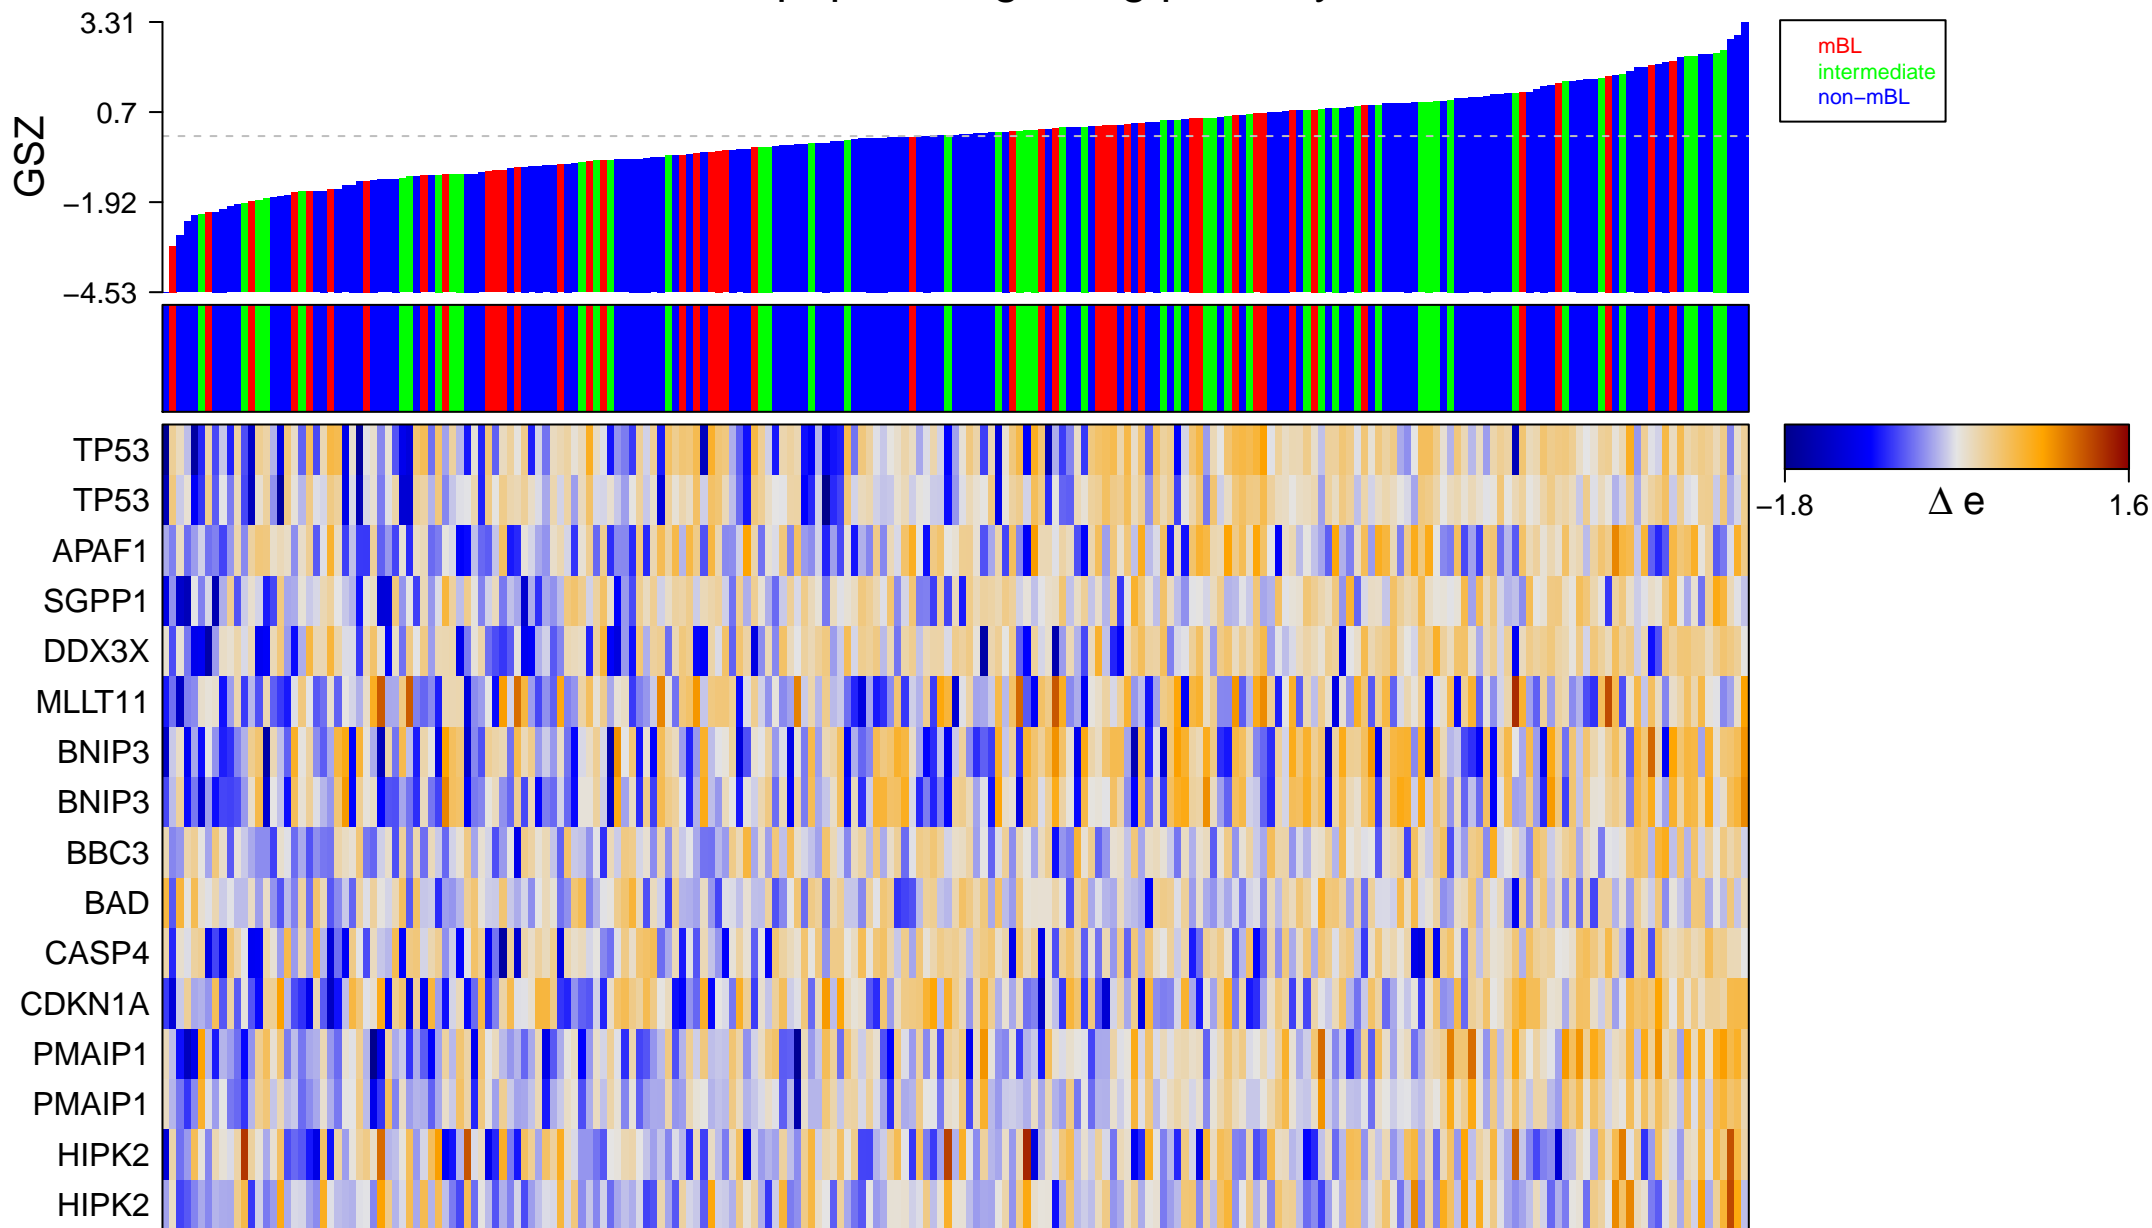

# intrinsic apoptotic signaling pathway

# intrinsic apoptotic signaling pathway

■ on  
■ -  
□ off