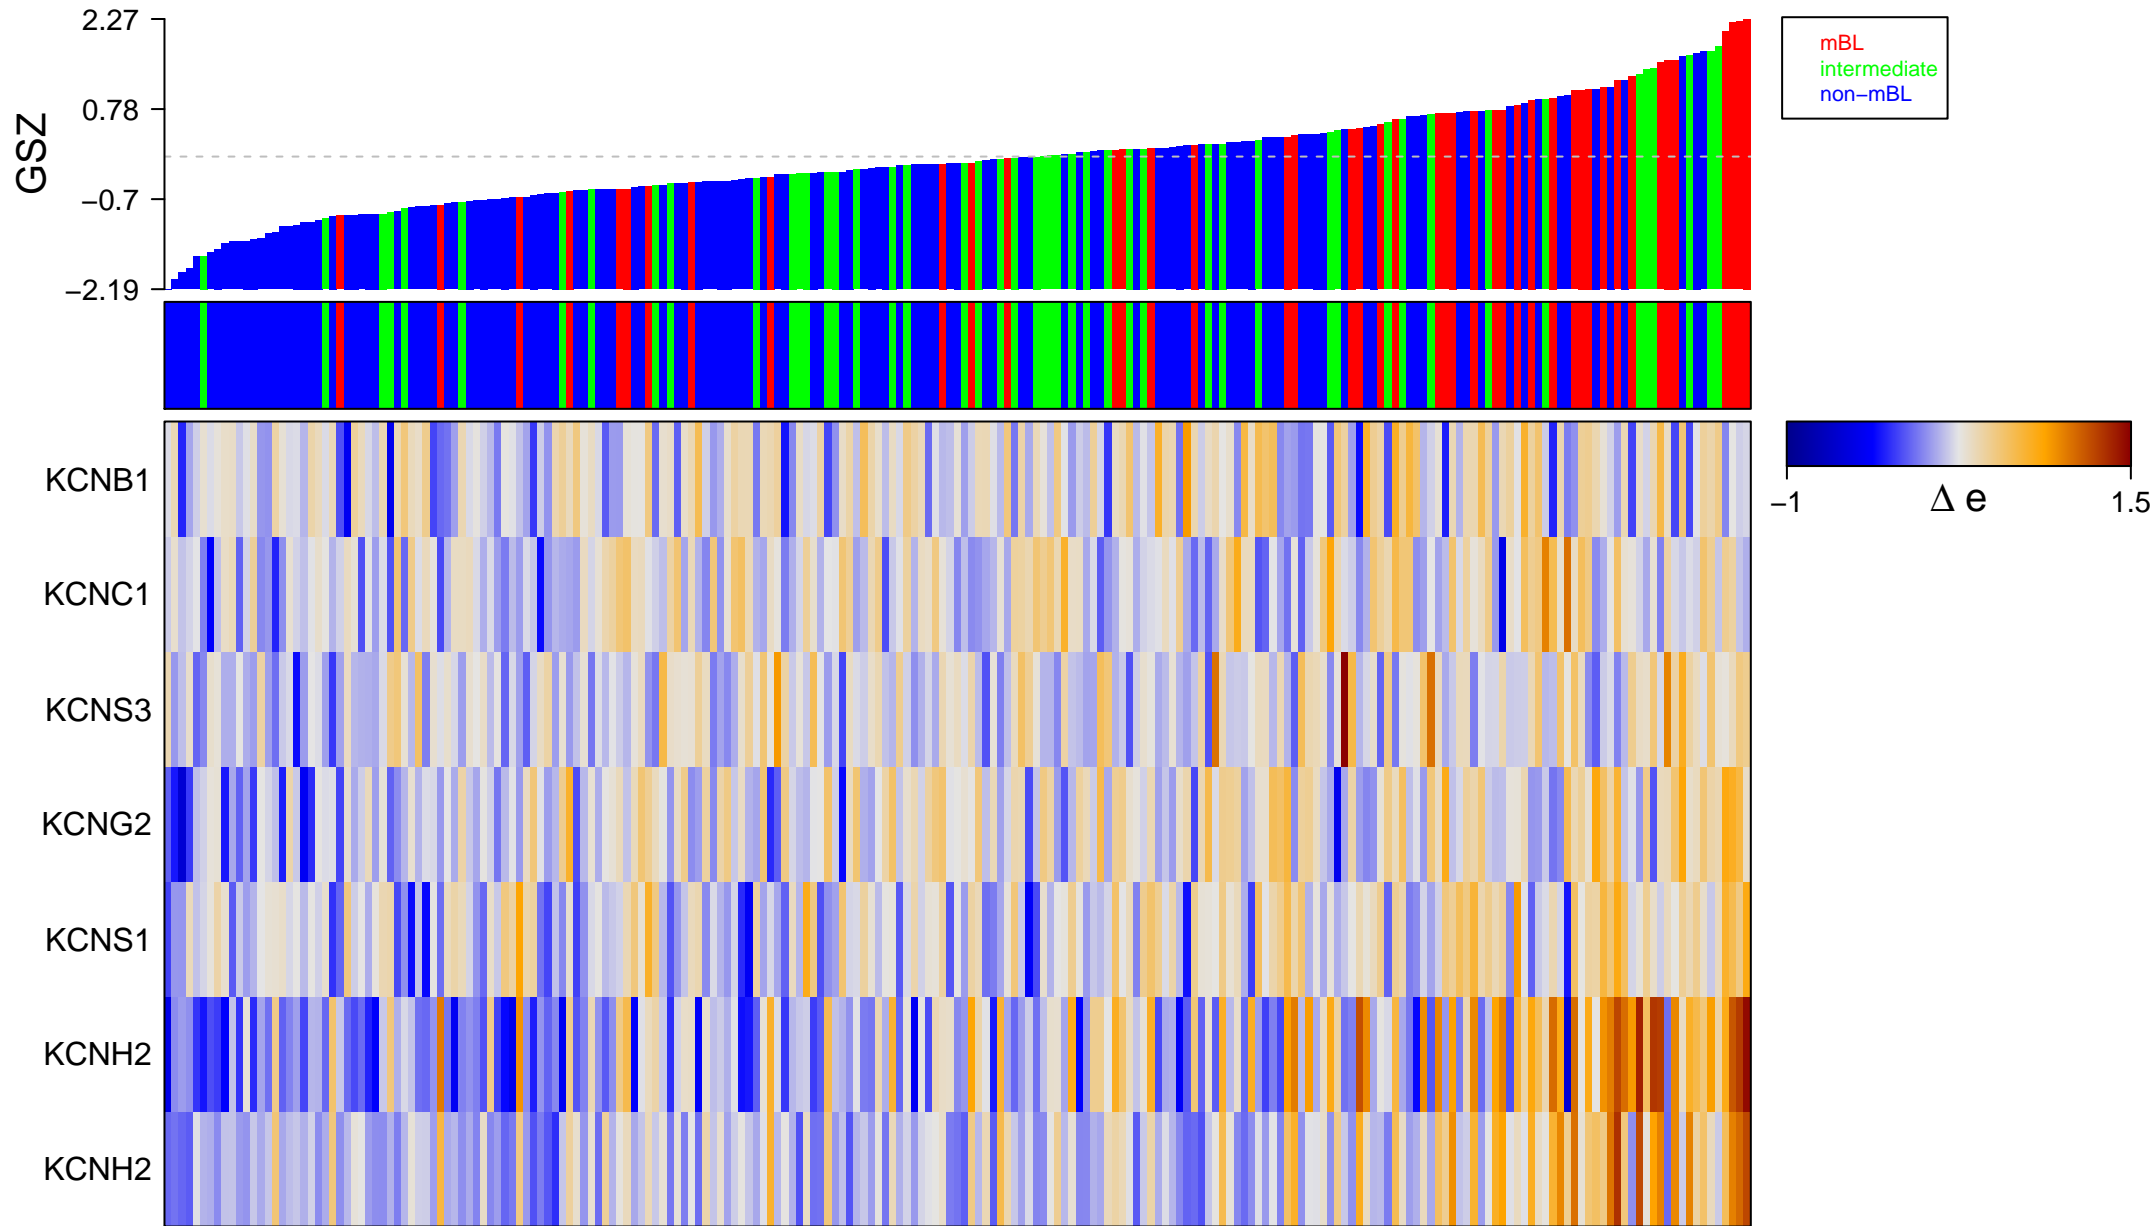

# delayed rectifier potassium channel activity

# delayed rectifier potassium channel activity

■ on  
■ -  
□ off