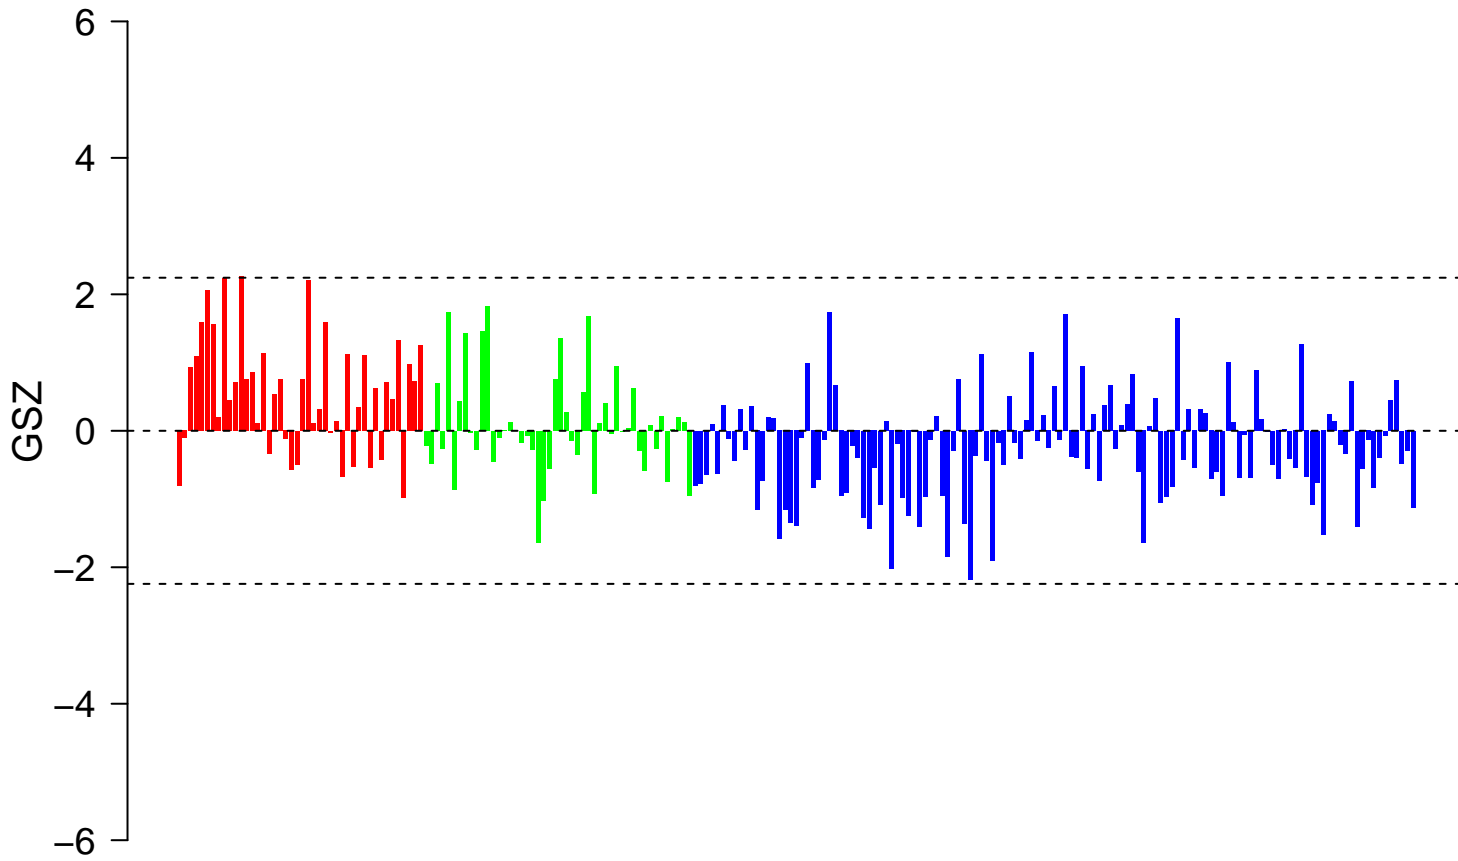

# delayed rectifier potassium channel activity

# delayed rectifier potassium channel activity

■ on  
■ -  
□ off