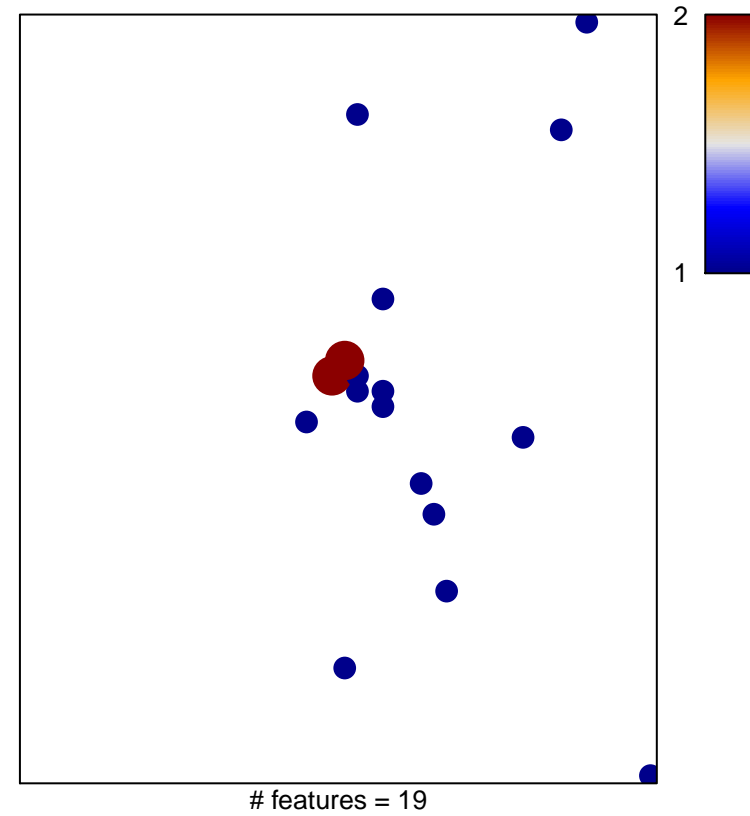

# delayed rectifier potassium channel activity

# delayed rectifier potassium channel activity

■ on  
■ -  
□ off