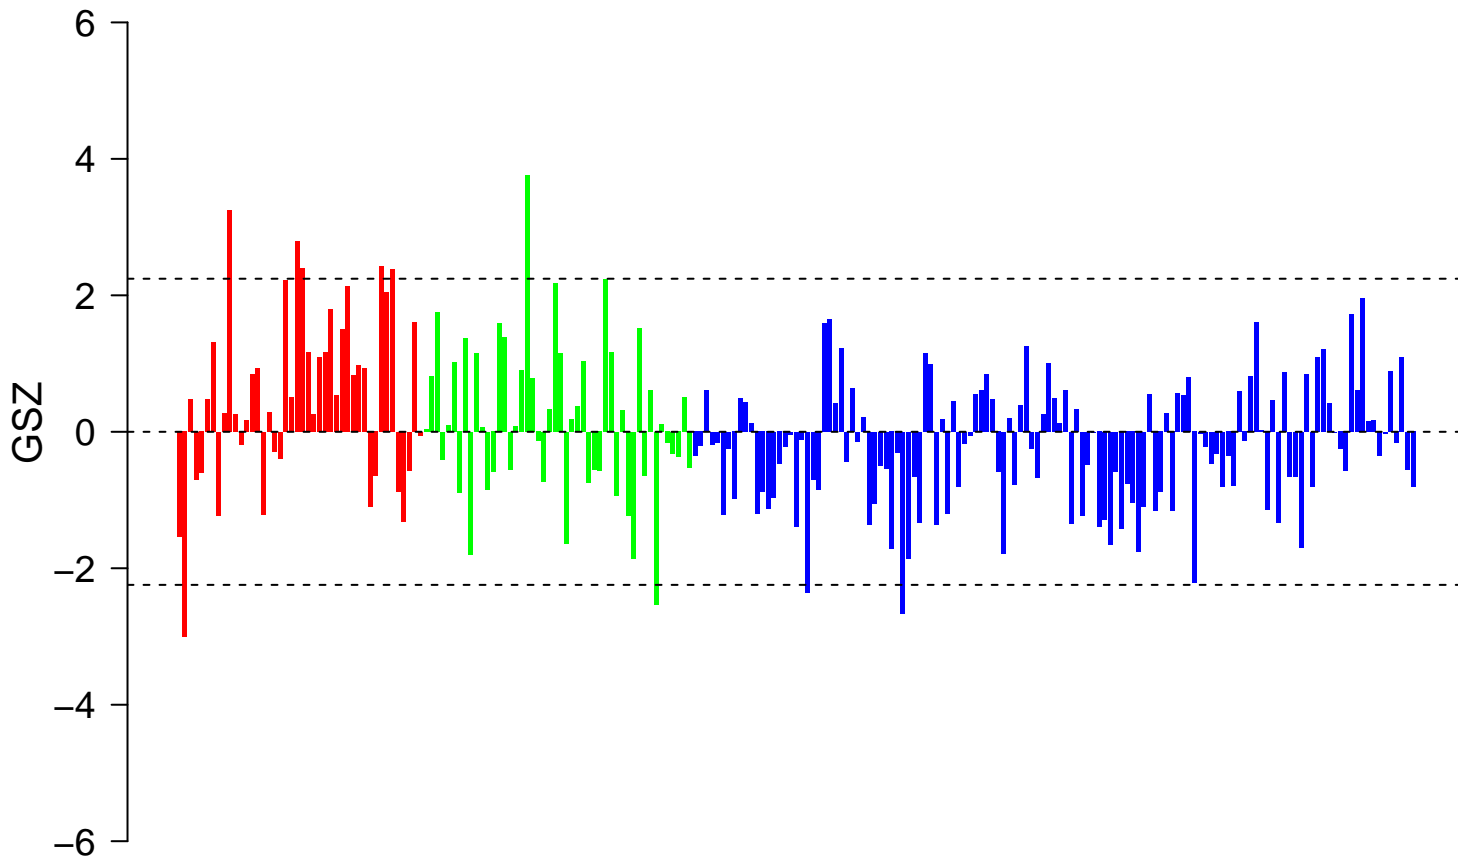

# cytochrome-c oxidase activity