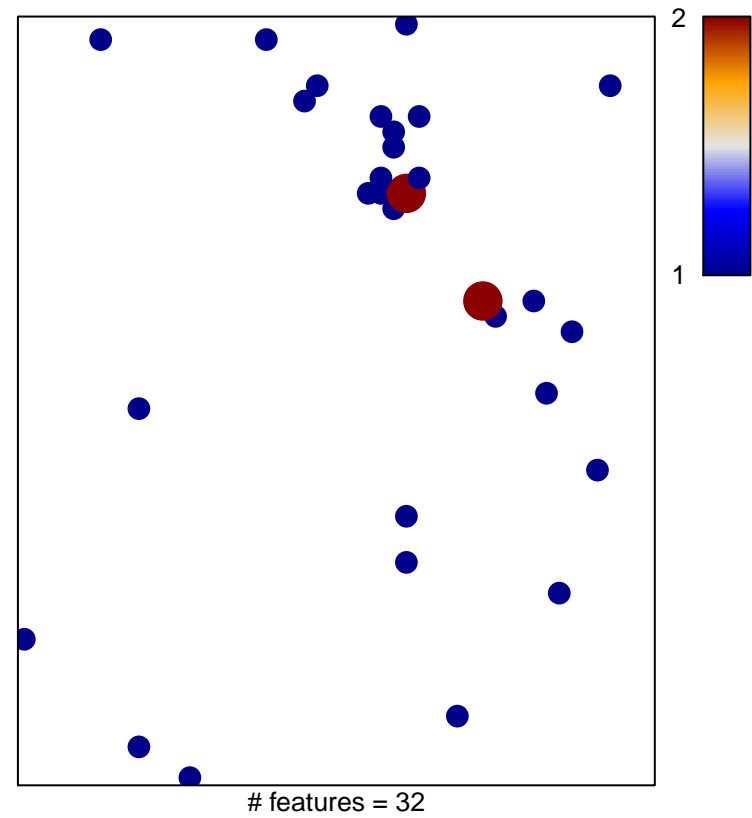

# cytochrome-c oxidase activity