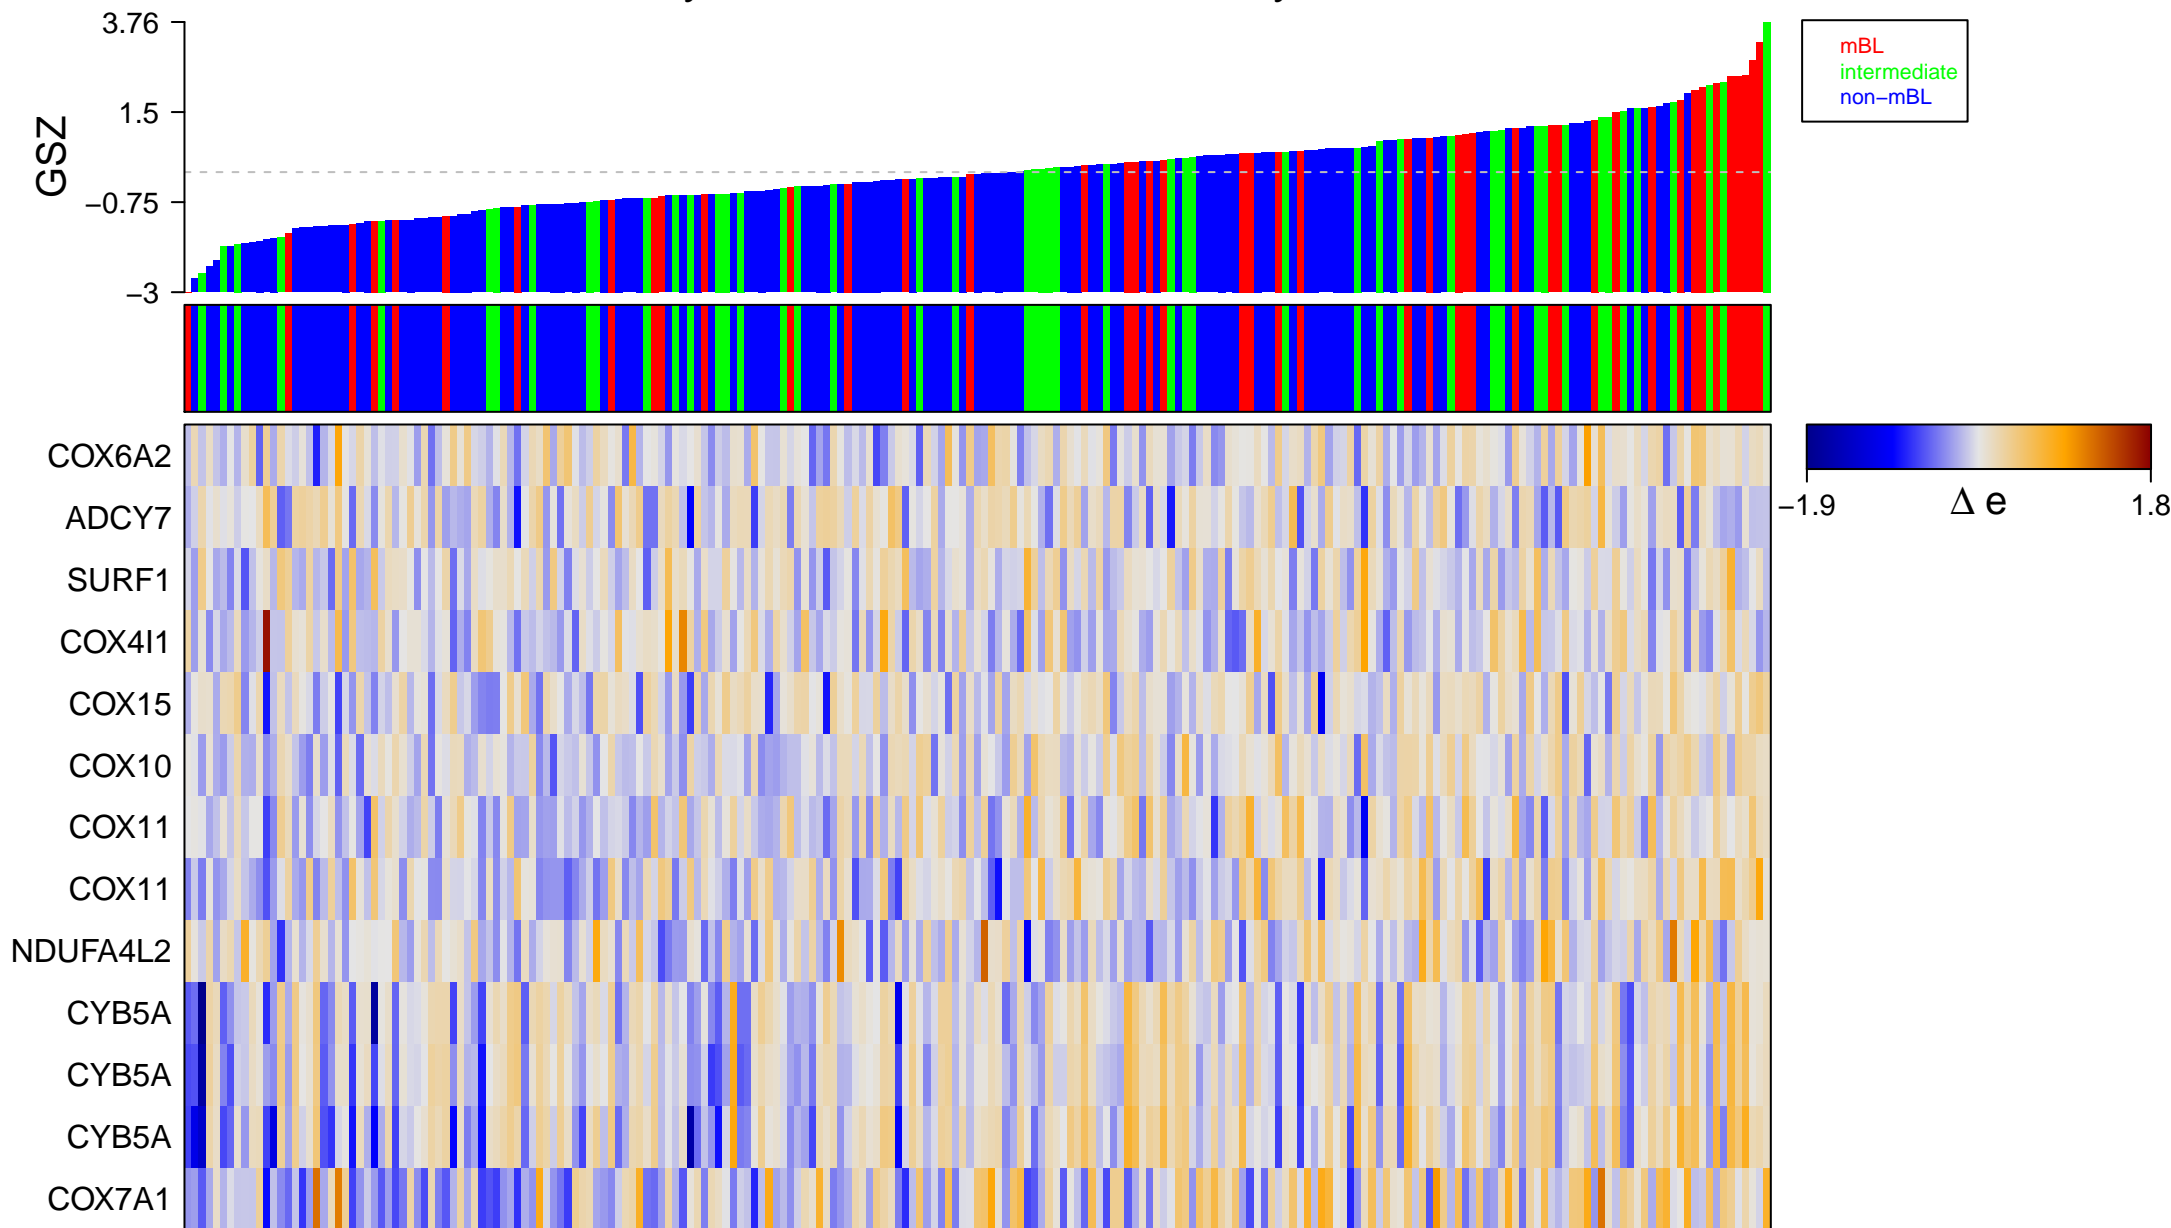

# cytochrome-c oxidase activity