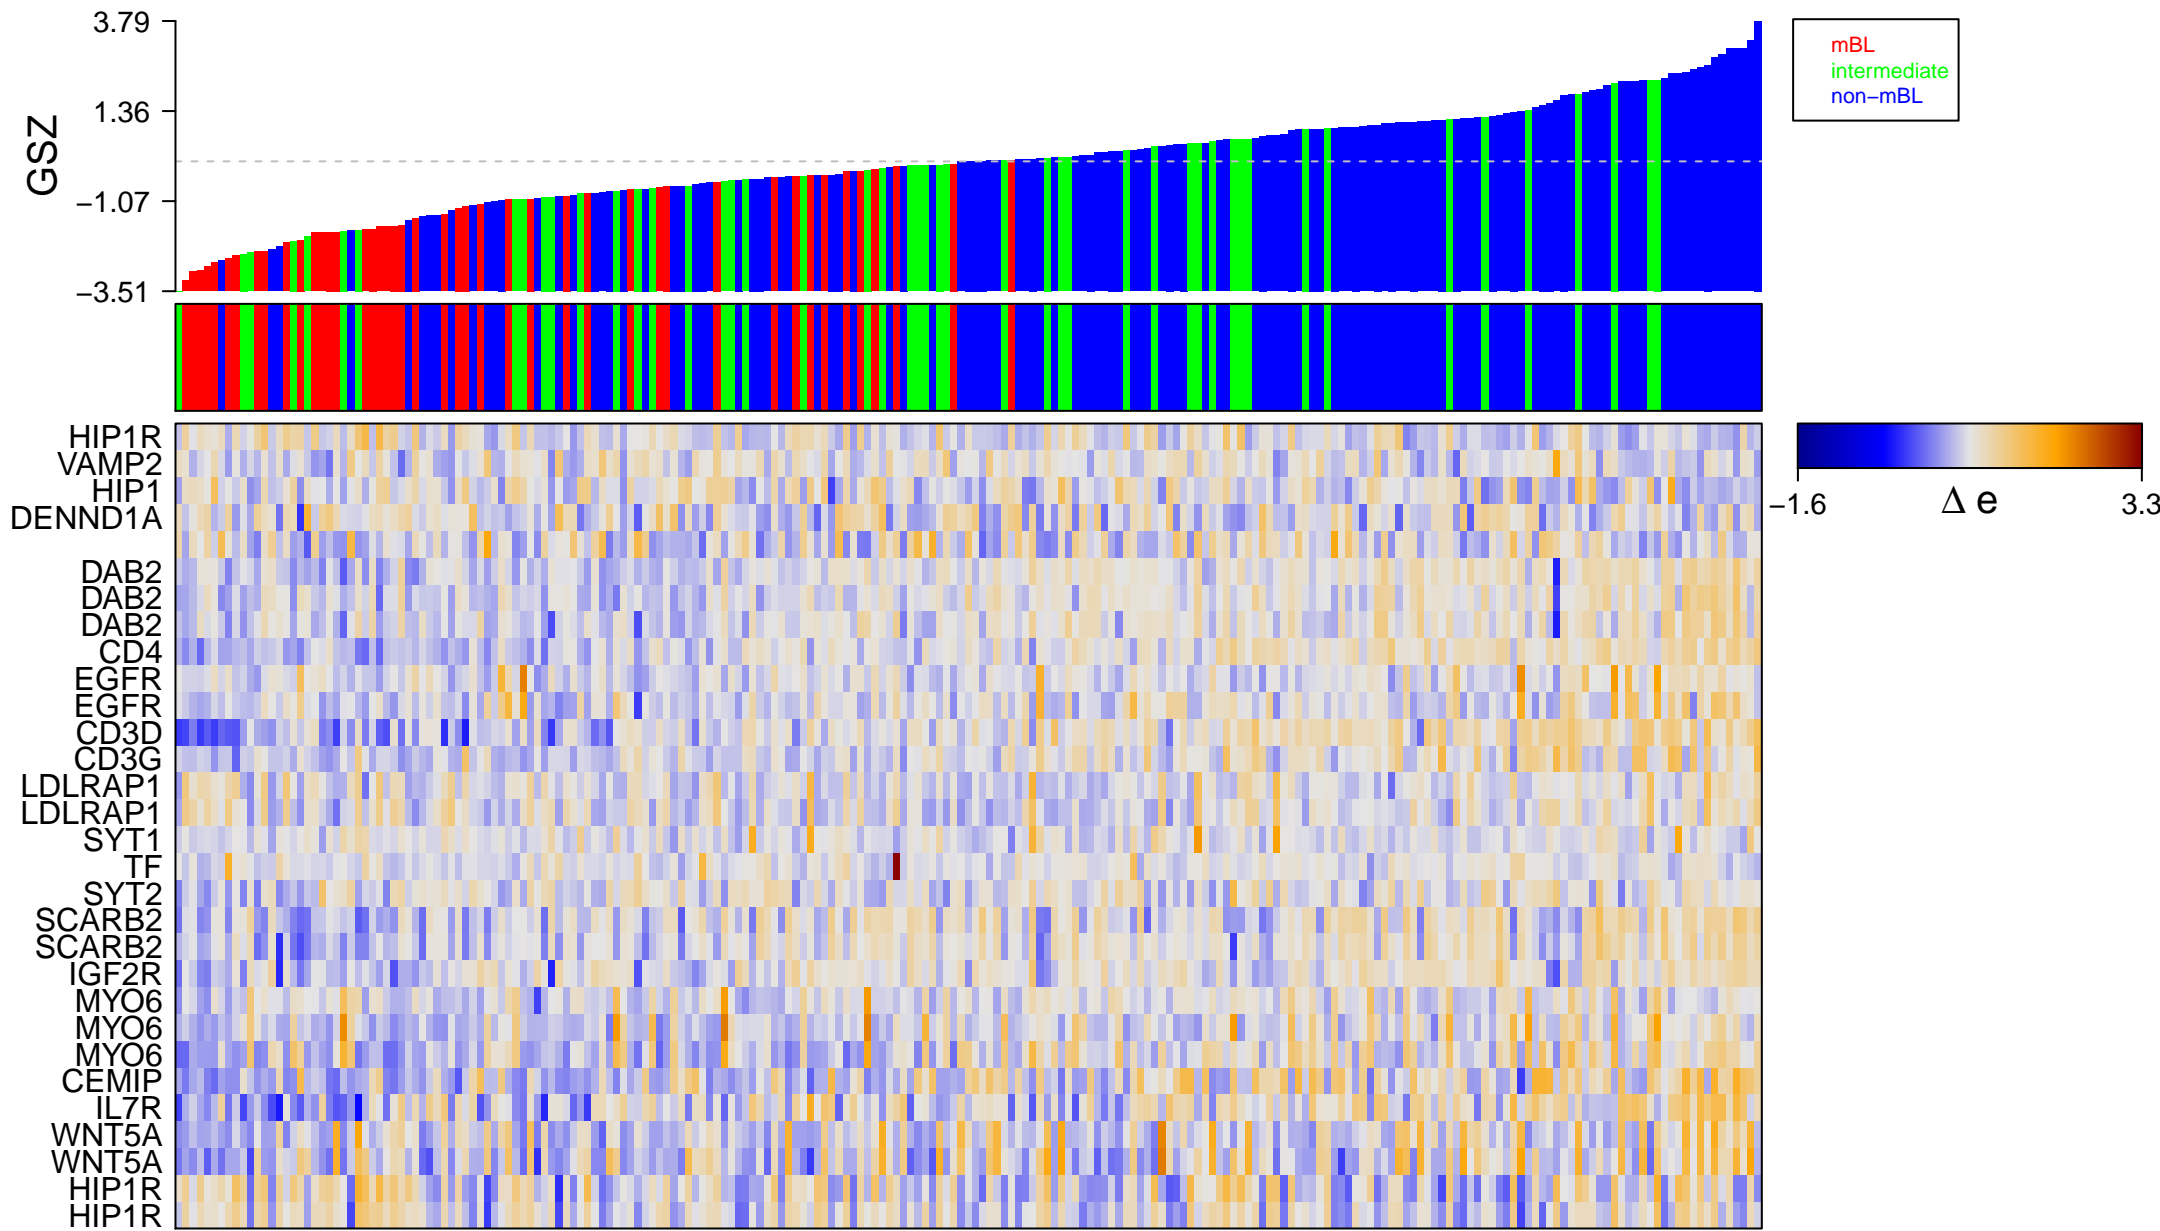

# clathrin-coated vesicle membrane

# clathrin-coated vesicle membrane

■ on  
■ -  
□ off