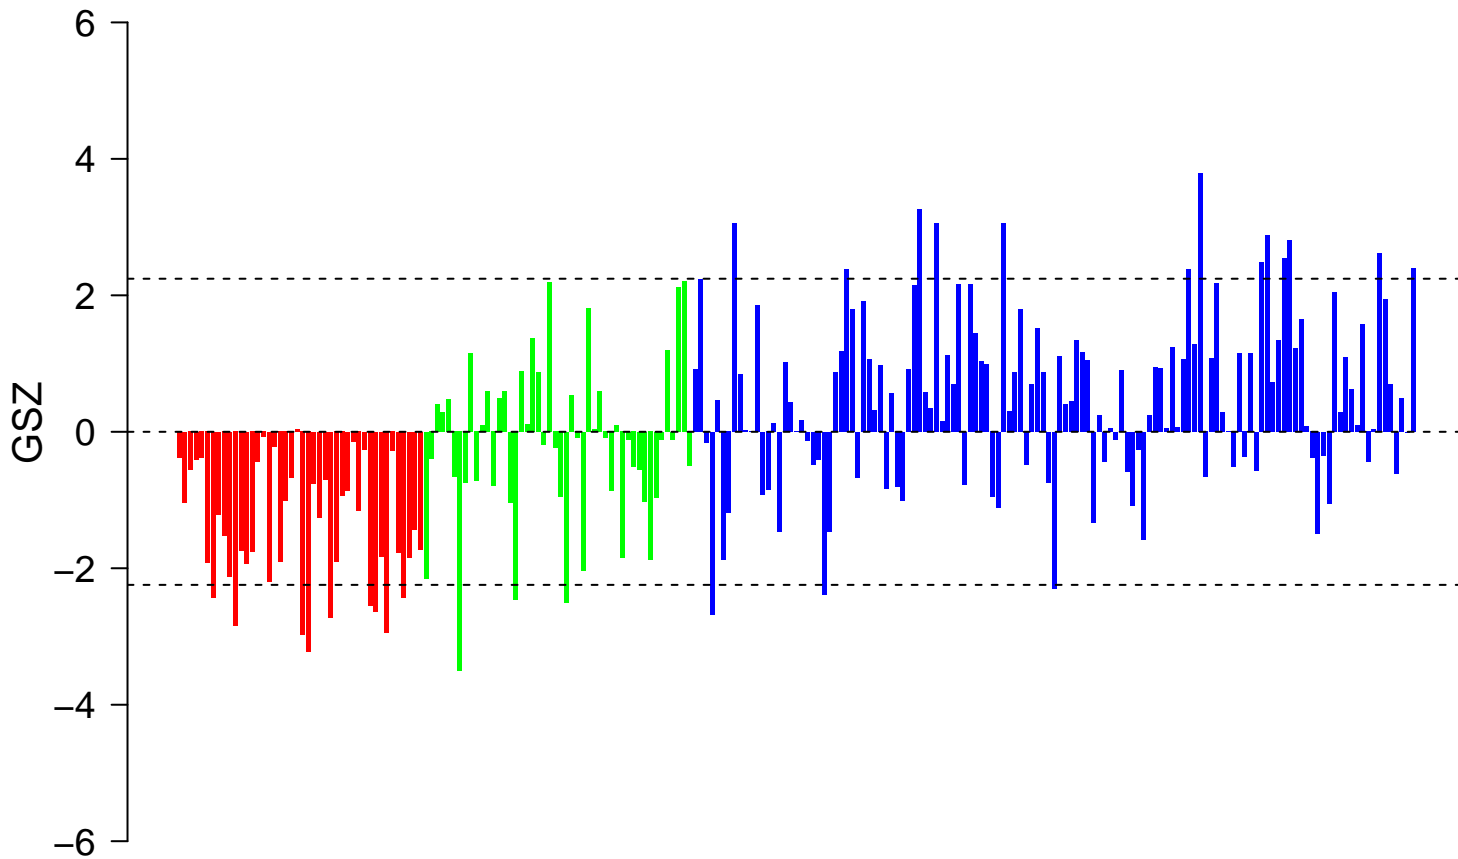

# clathrin-coated vesicle membrane

# clathrin-coated vesicle membrane

■ on  
■ -  
□ off