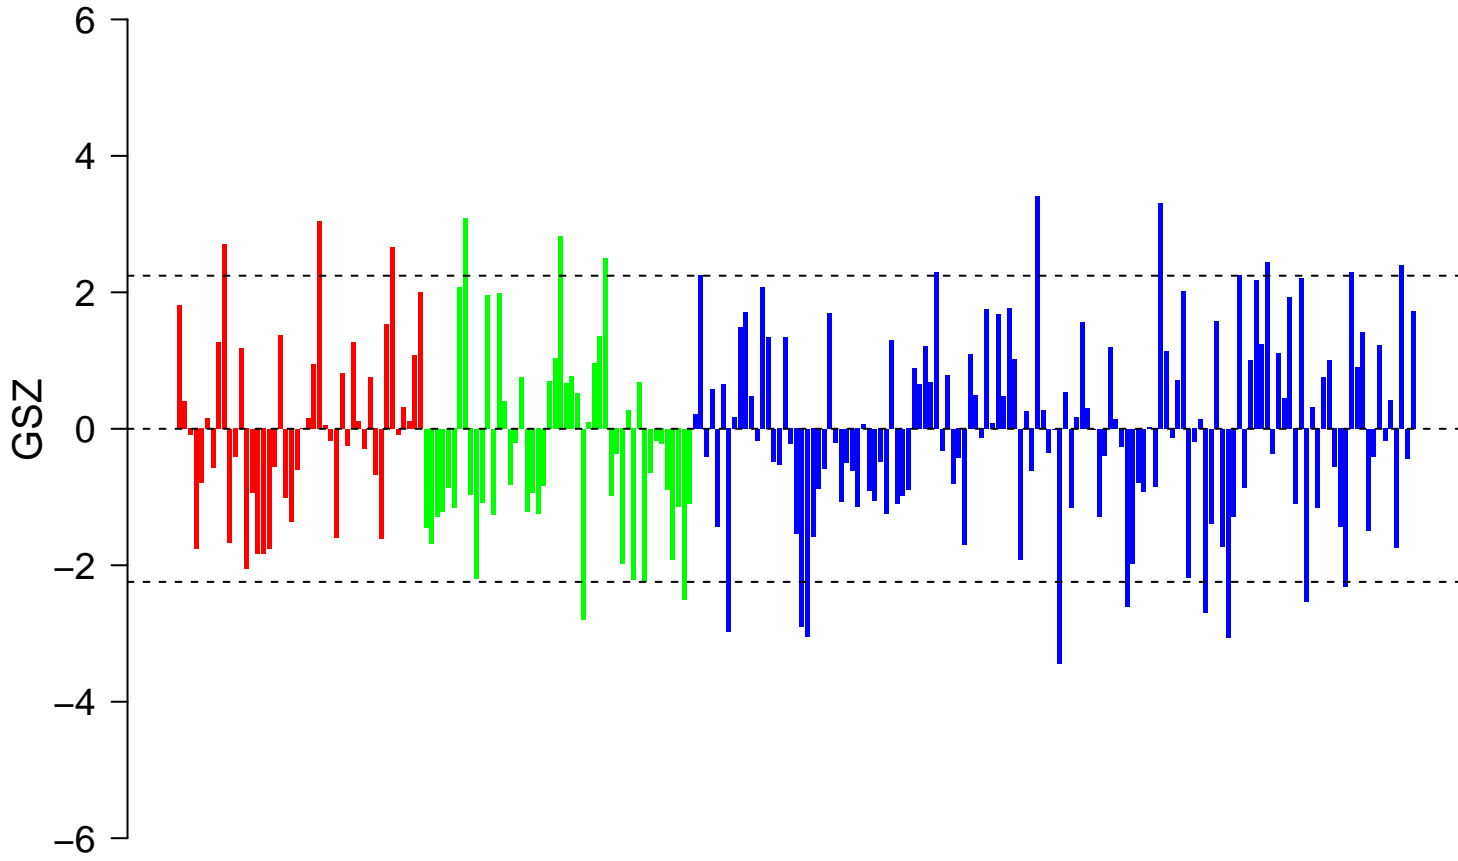

# brown fat cell differentiation