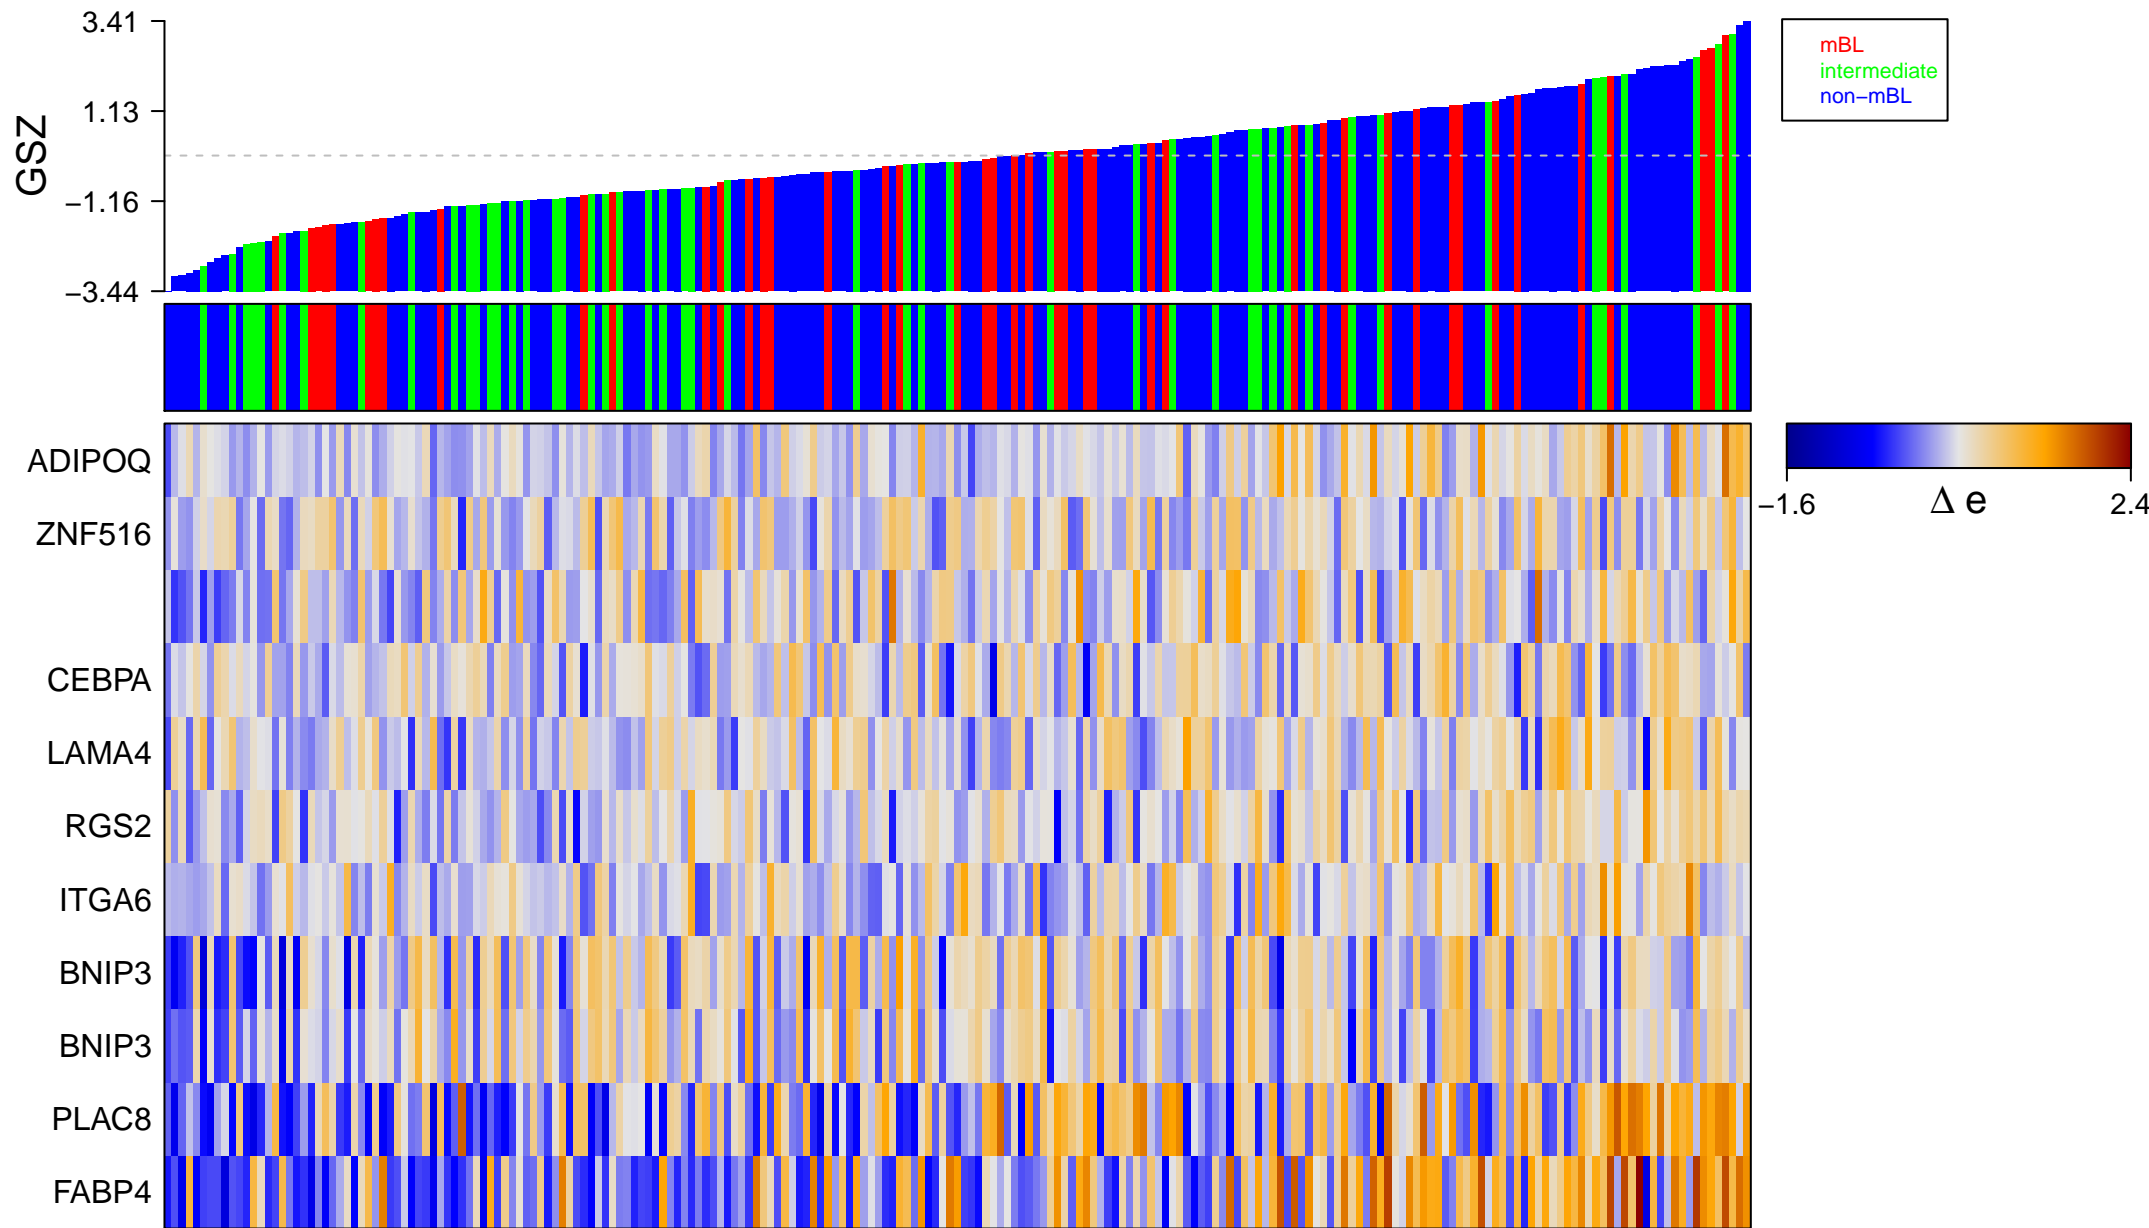

# brown fat cell differentiation