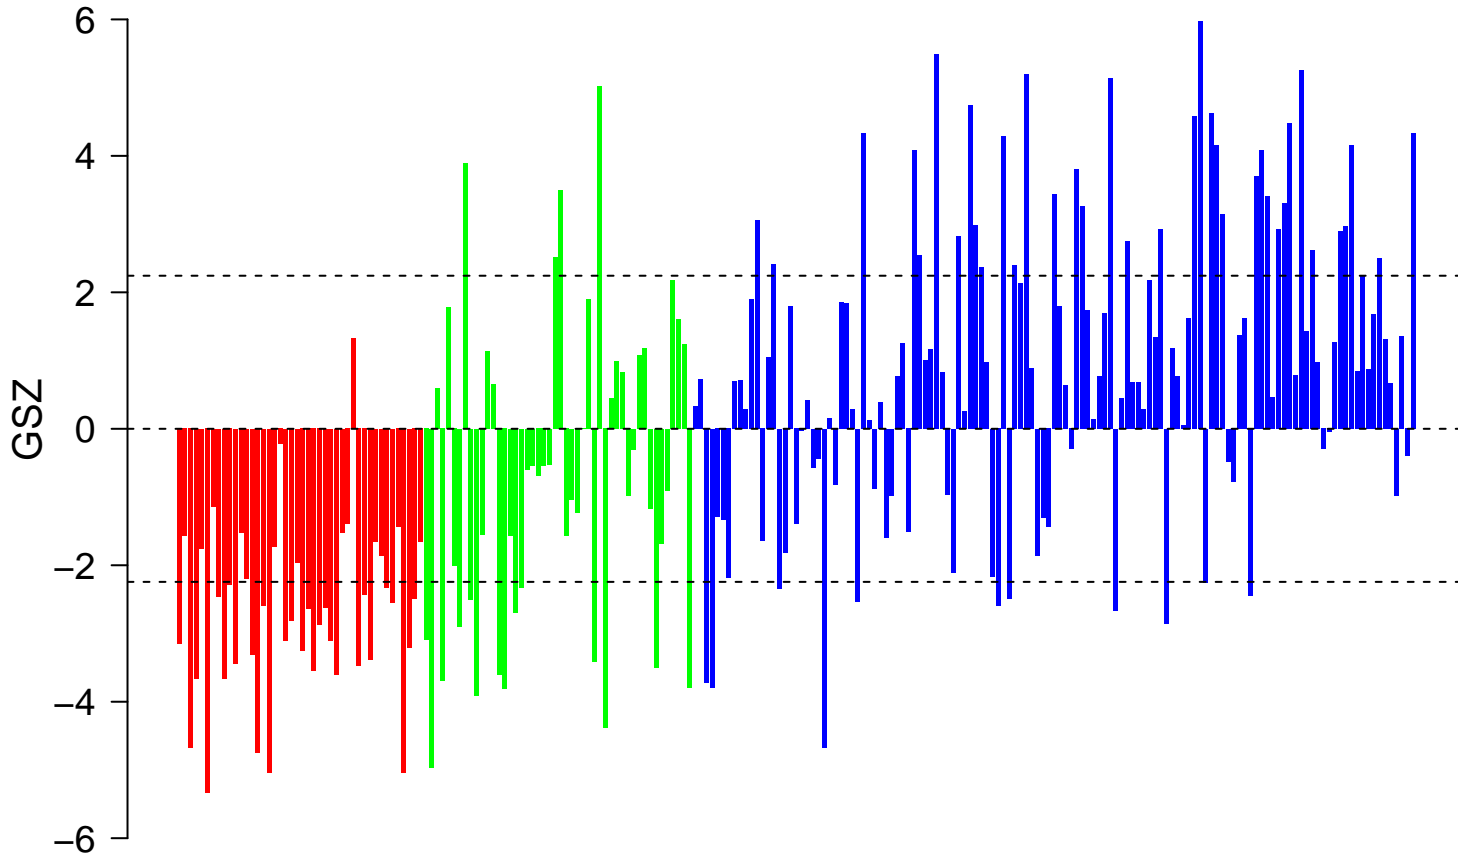

ZWANG_TRANSIENTLY_UP_BY_2ND_EGF_PULSE_ONLY

ZWANG_TRANSIENTLY_UP_BY_2ND_EGF_PULSE_ONLY

■ on
■ -
□ off

ZWANG_TRANSIENTLY_UP_BY_2ND_EGF_PULSE_ONLY