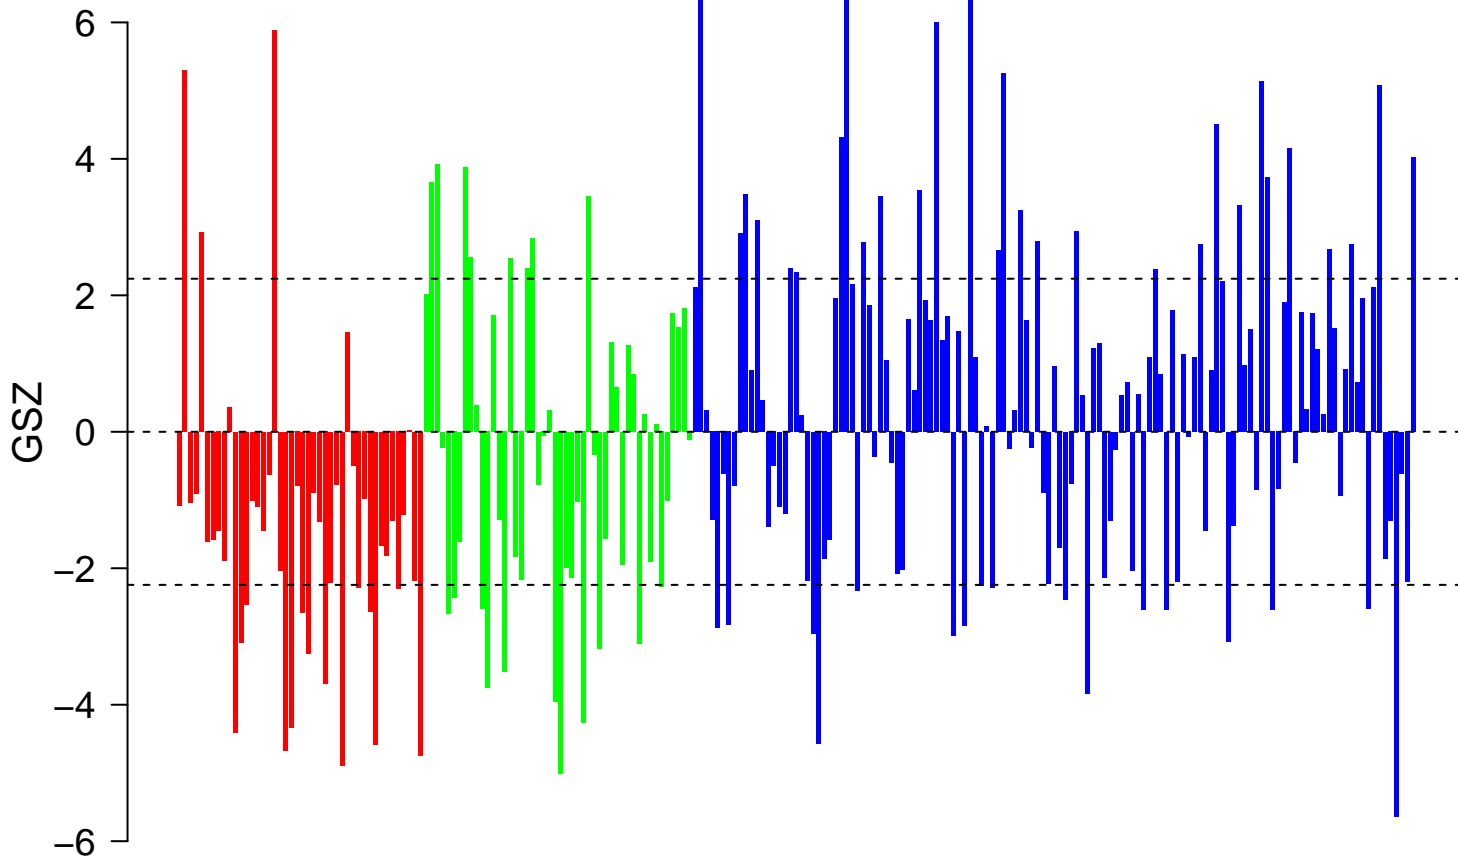

ZWANG_TRANSIENTLY_UP_BY_1ST_EGF_PULSE_ONLY

ZWANG_TRANSIENTLY_UP_BY_1ST_EGF_PULSE_ONLY

■ on
■ -
□ off

ZWANG_TRANSIENTLY_UP_BY_1ST_EGF_PULSE_ONLY