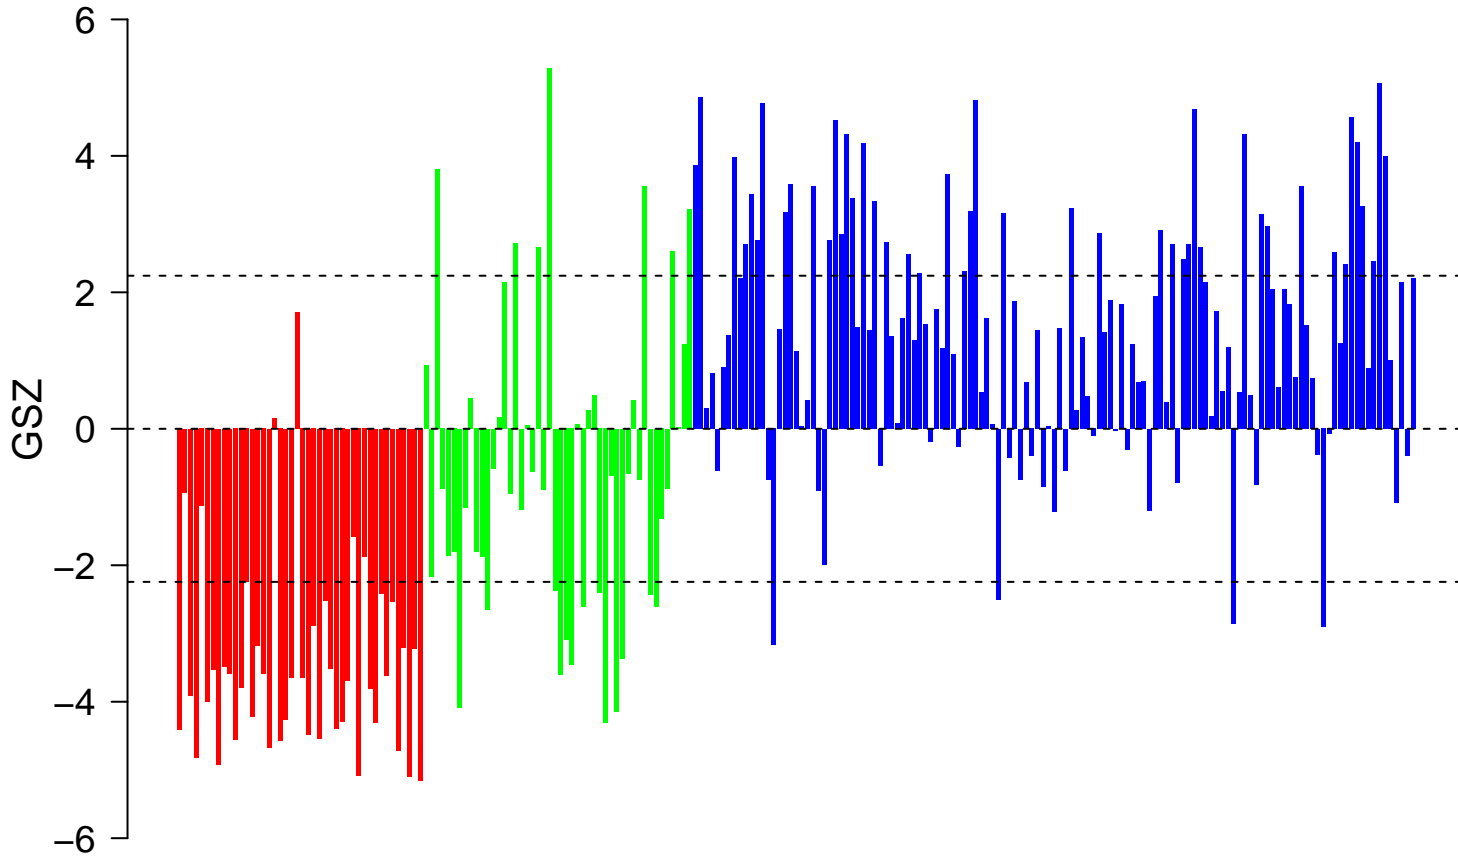

ZHENG_FOXP3_TARGETS_UP

ZHENG_FOXP3_TARGETS_UP

■ on
■ -
□ off

ZHENG_FOXP3_TARGETS_UP