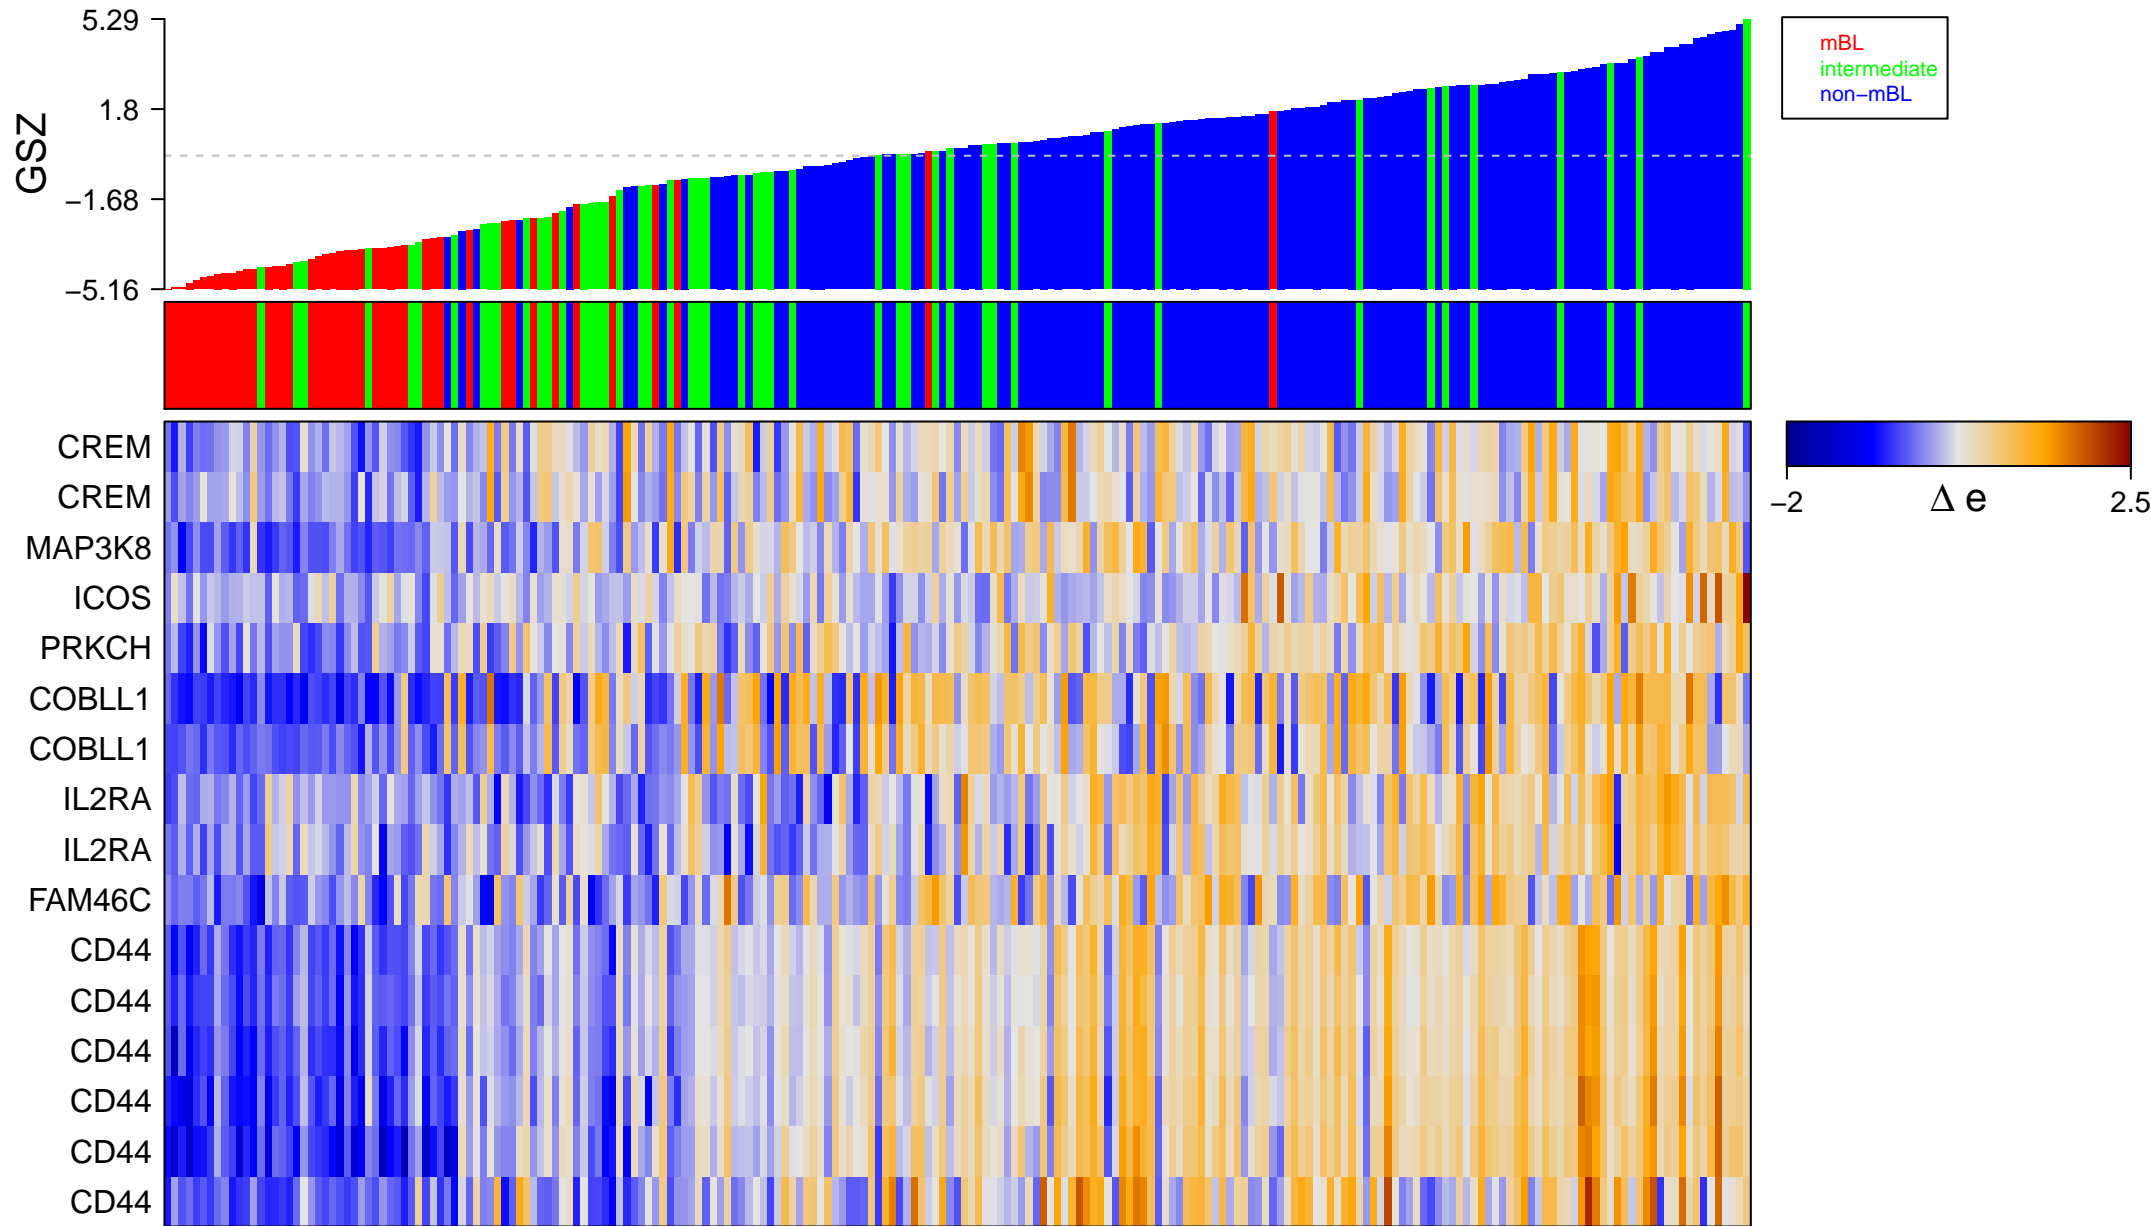

ZHENG_FOXP3_TARGETS_UP

ZHENG_FOXP3_TARGETS_UP

■ on
■ -
□ off

ZHENG_FOXP3_TARGETS_UP