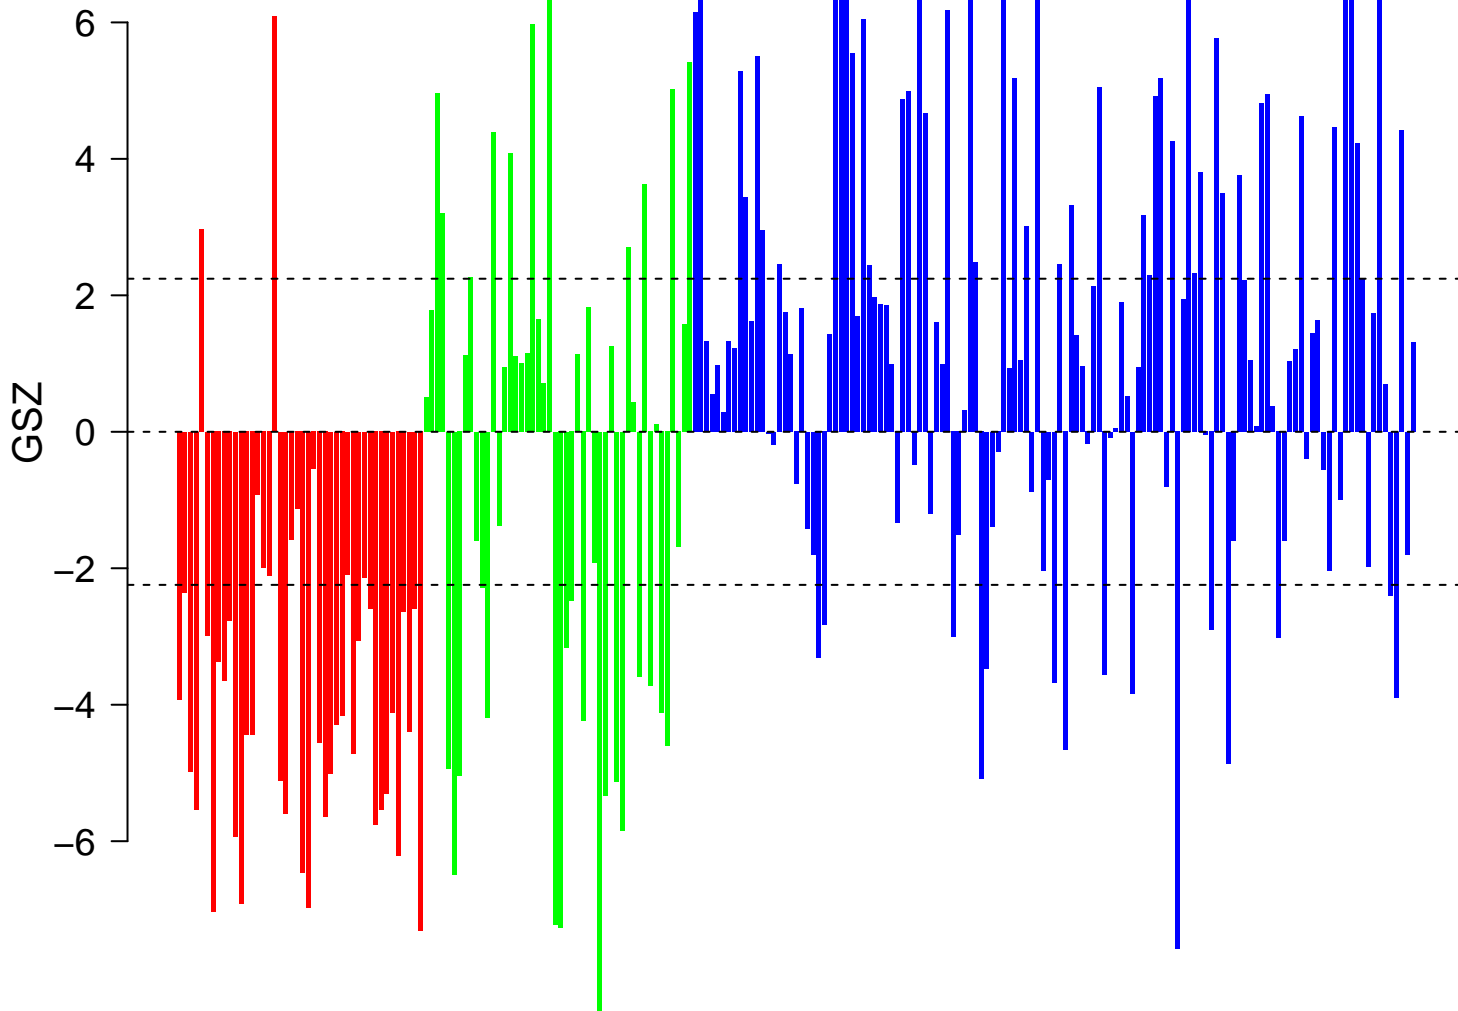

ZHENG_BOUND_BY_FOXP3

ZHENG_BOUND_BY_FOXP3

■ on
■ -
□ off

ZHENG_BOUND_BY_FOXP3