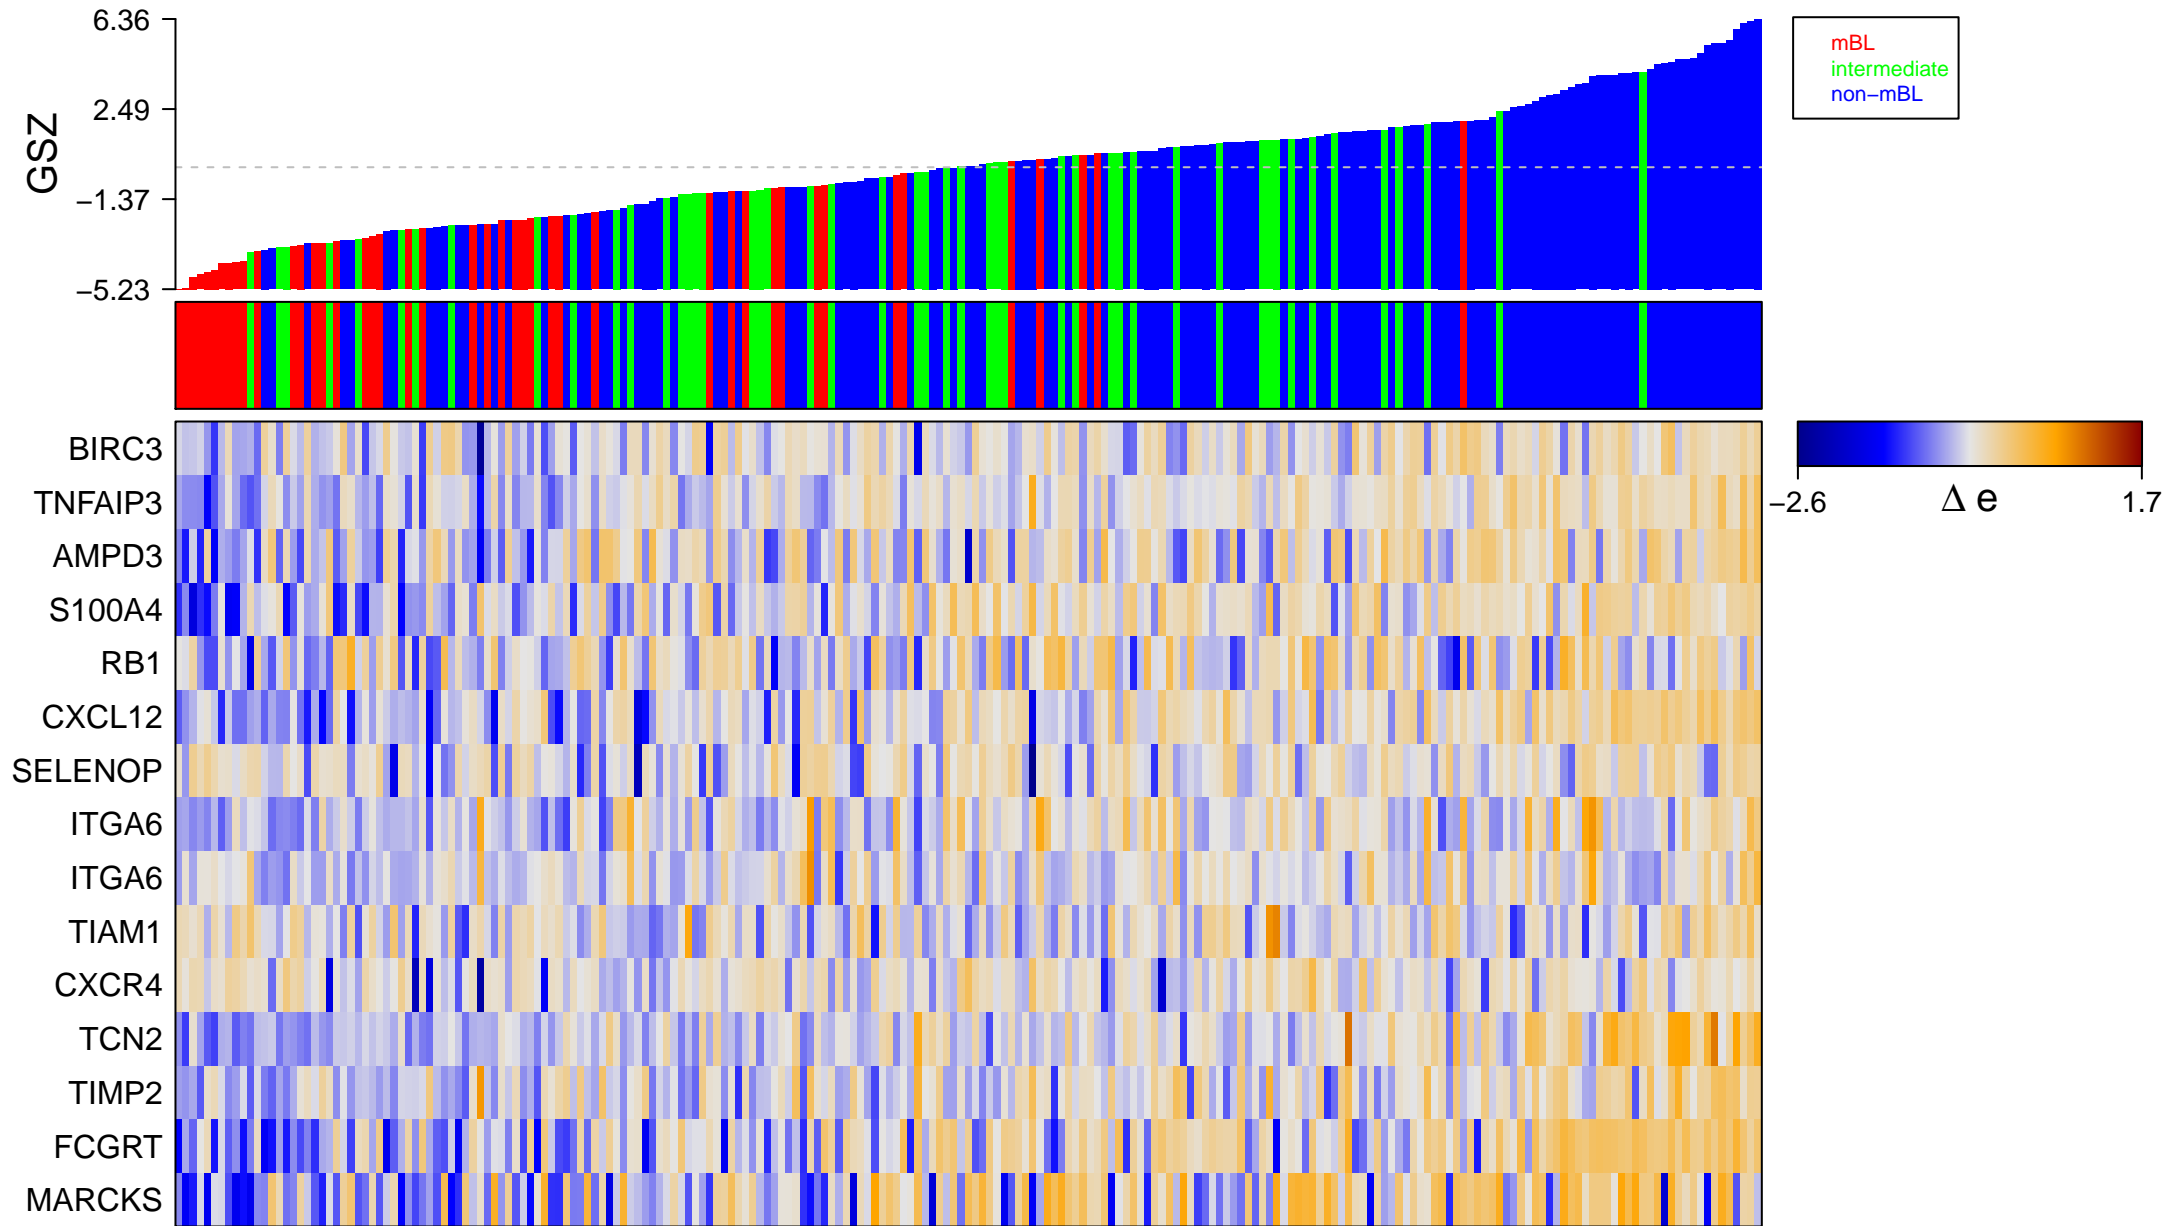

ZHAN_V1_LATE_DIFFERENTIATION_GENES_UP

ZHAN_V1_LATE_DIFFERENTIATION_GENES_UP

■ on
■ -
□ off

ZHAN_V1_LATE_DIFFERENTIATION_GENES_UP