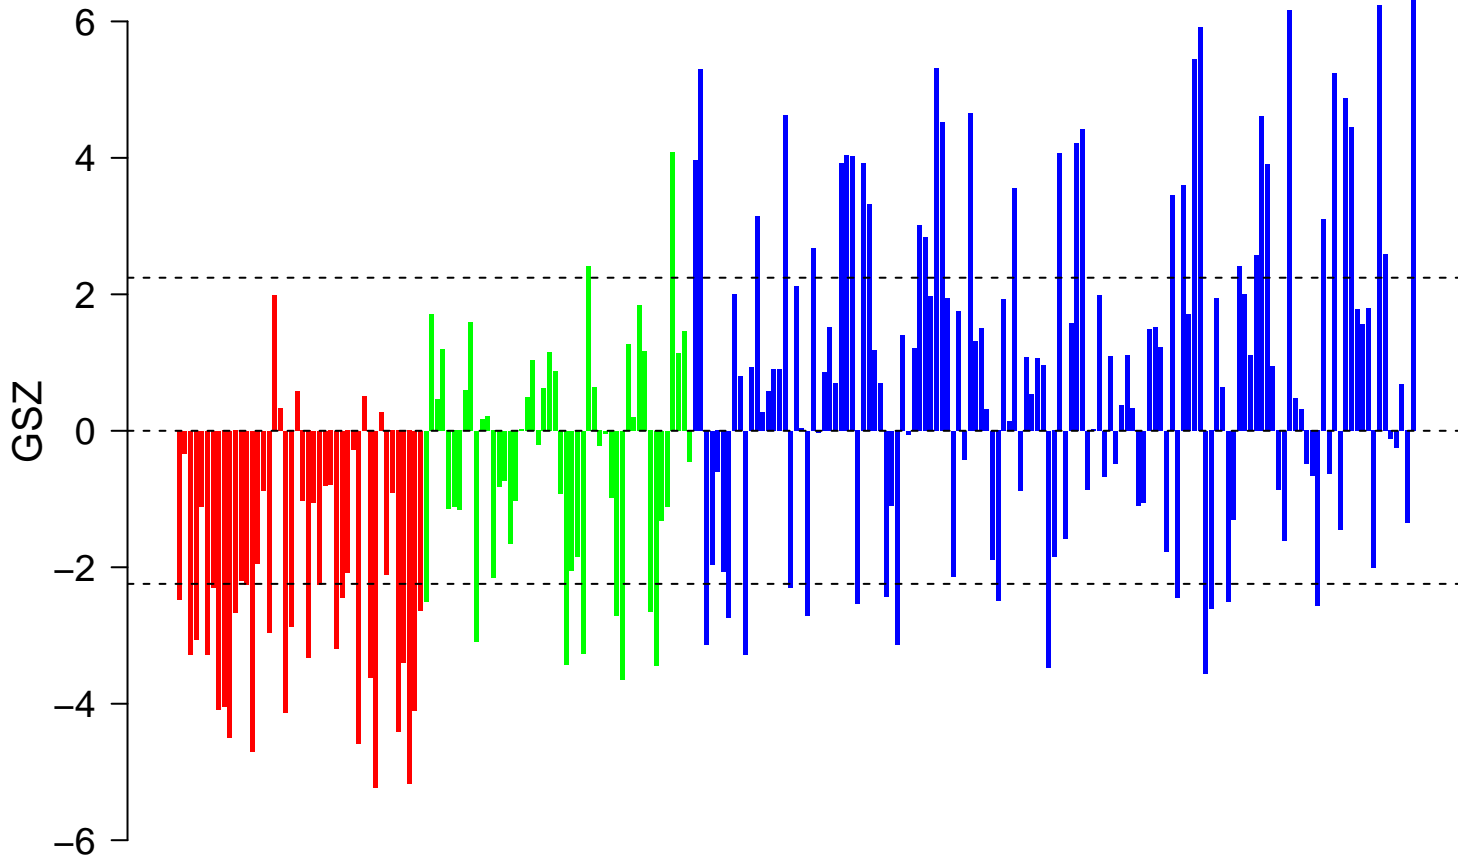

ZHAN_V1_LATE_DIFFERENTIATION_GENES_UP

ZHAN_V1_LATE_DIFFERENTIATION_GENES_UP

■ on
■ -
□ off

ZHAN_V1_LATE_DIFFERENTIATION_GENES_UP