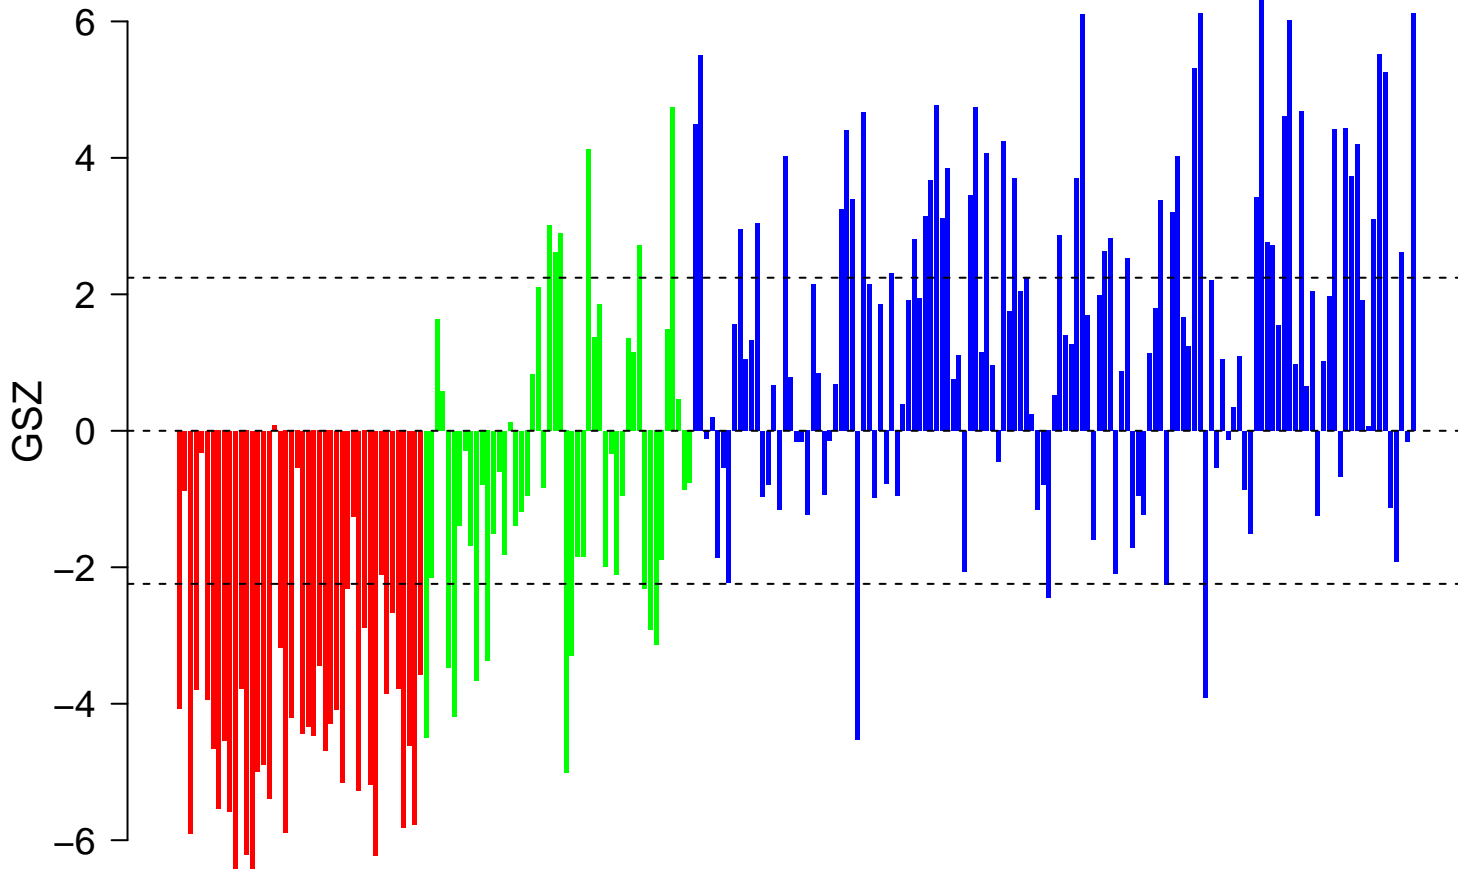

ZHANG_TLX_TARGETS_DN

■ on
■ -
□ off

ZHANG_TLX_TARGETS_DN