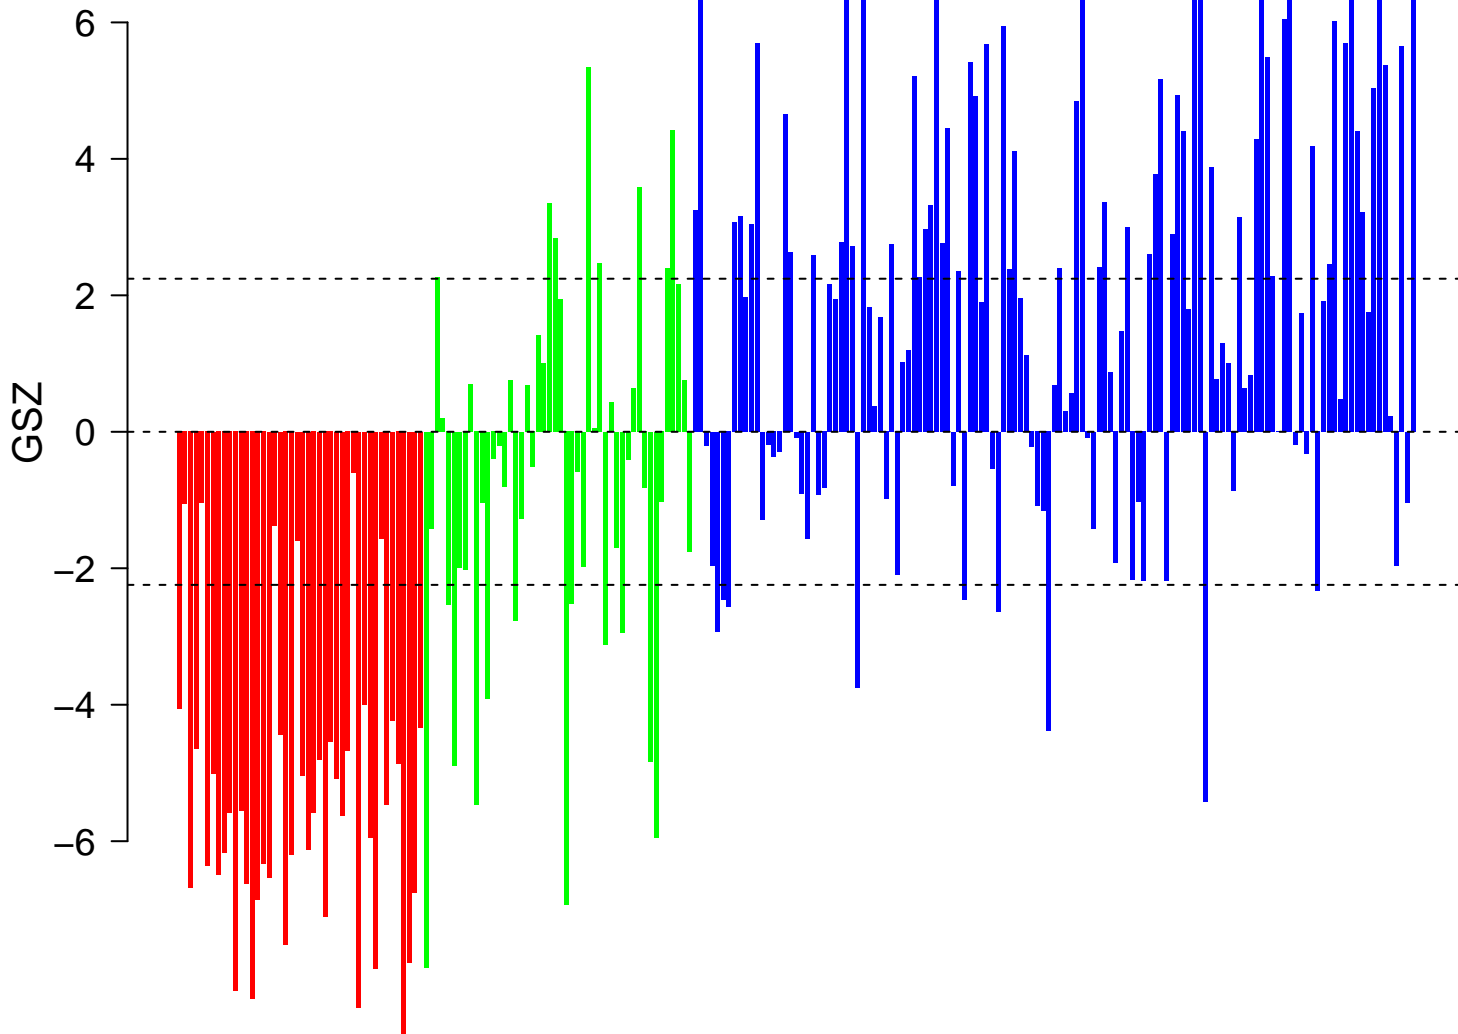

ZHANG_TLX_TARGETS_60HR_UP

■ on
■ -
□ off

ZHANG_TLX_TARGETS_60HR_UP