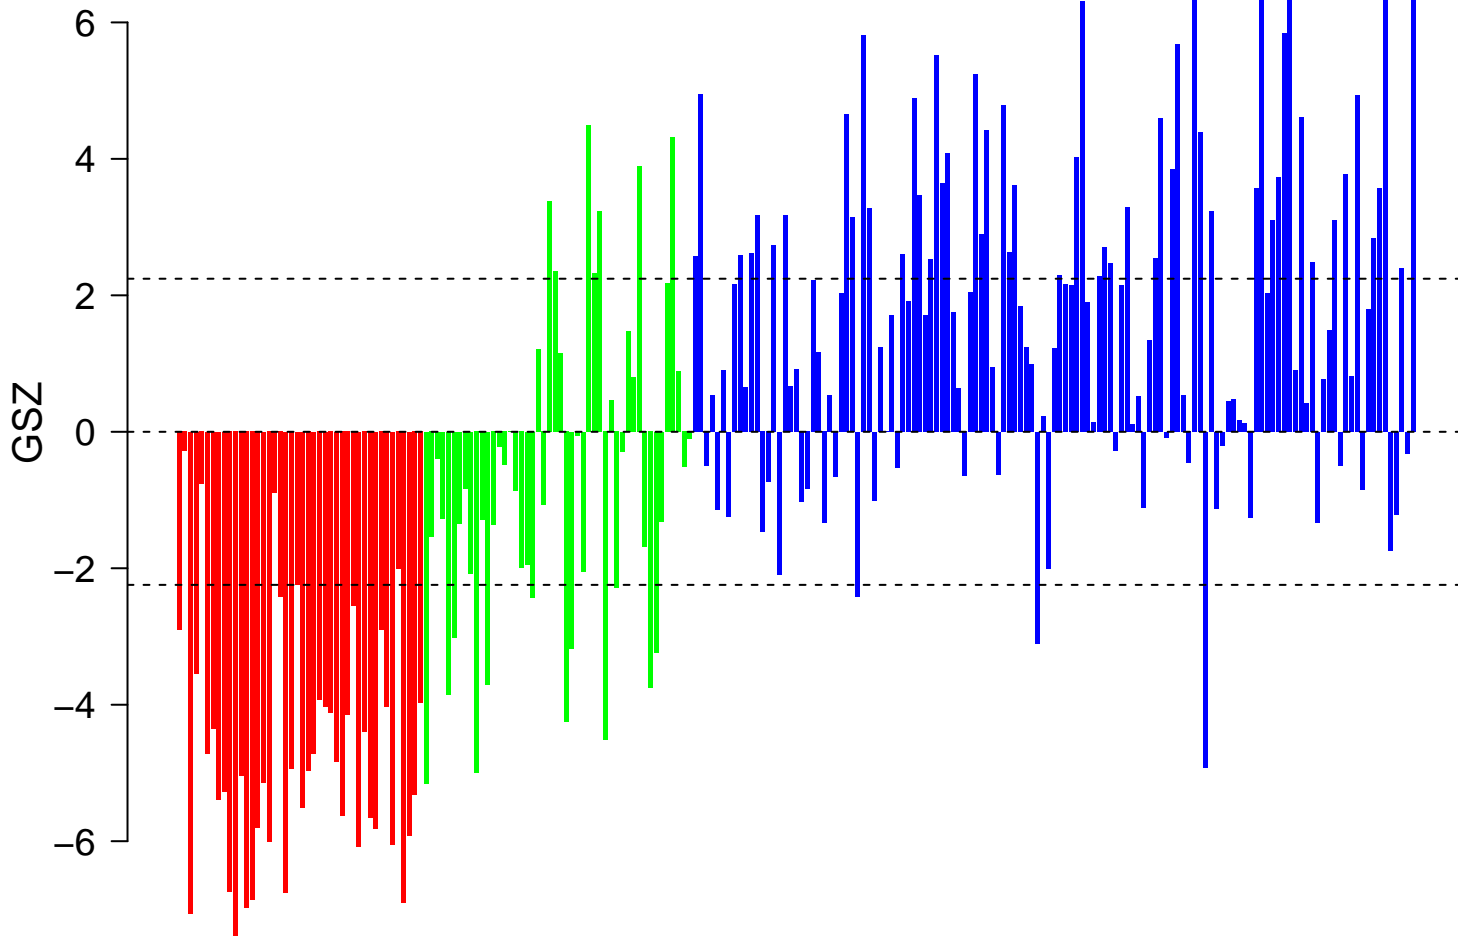

ZHANG_TLX_TARGETS_36HR_UP

■ on
■ -
□ off

ZHANG_TLX_TARGETS_36HR_UP