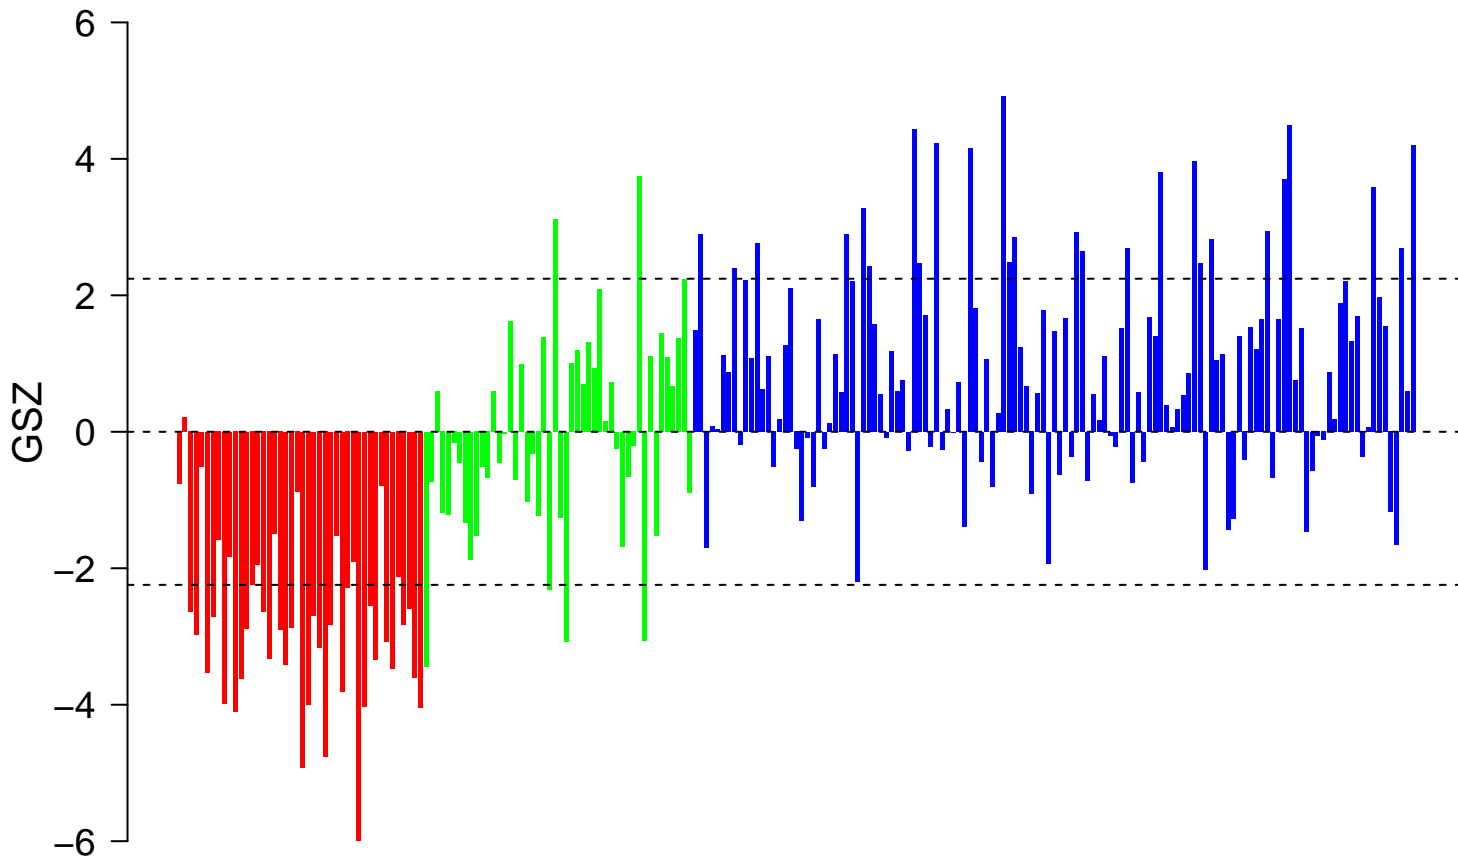

# ZHANG\_TARGETS\_OF\_EWSR1\_FLI1\_FUSION

■ on  
■ -  
□ off

# ZHANG\_TARGETS\_OF\_EWSR1\_FLI1\_FUSION