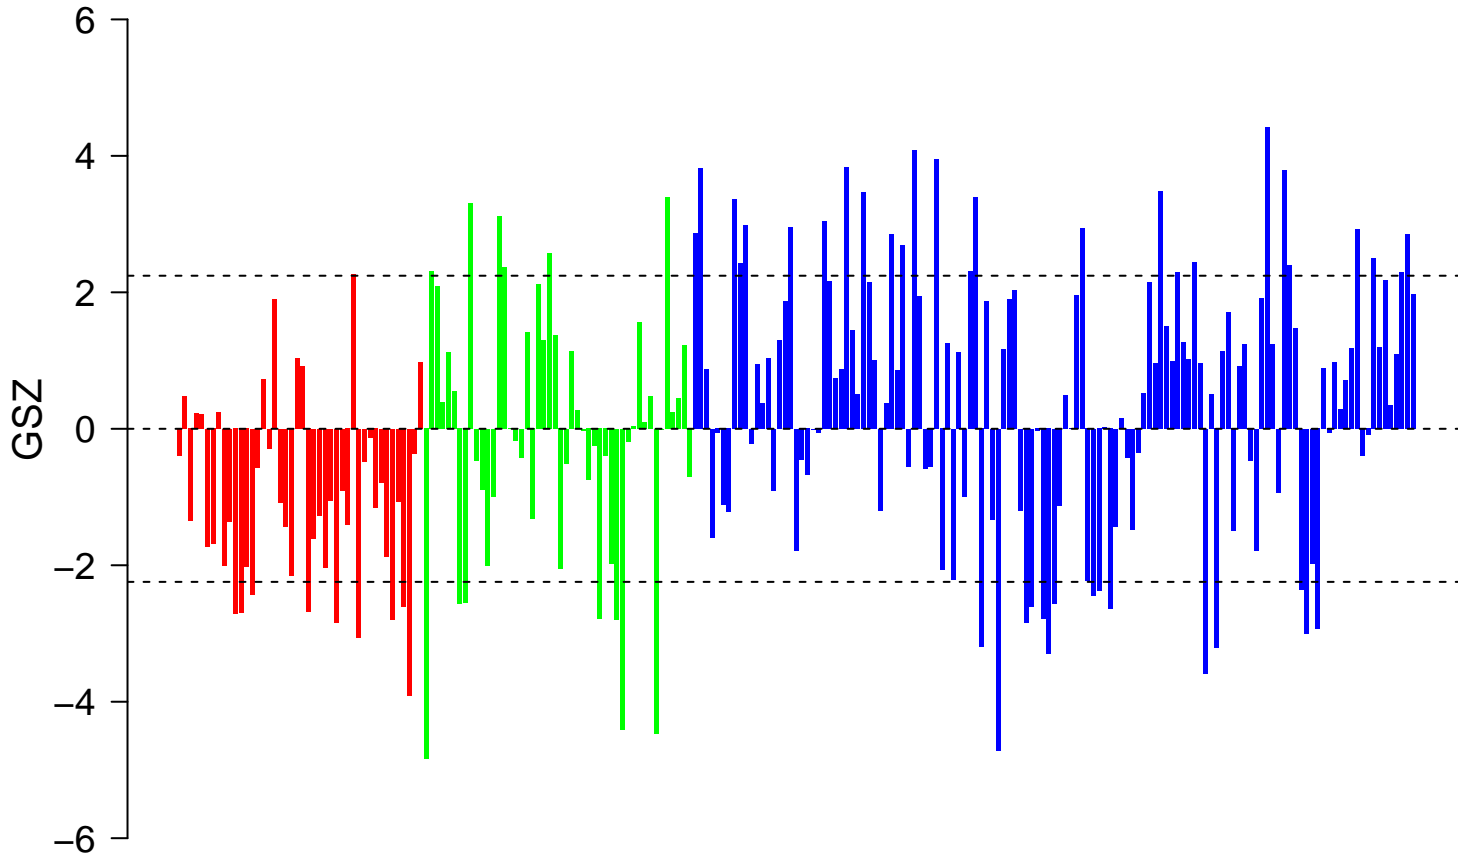

YOSHIMURA_MAPK8_TARGETS_DN

YOSHIMURA_MAPK8_TARGETS_DN

■ on
■ -
□ off

YOSHIMURA_MAPK8_TARGETS_DN