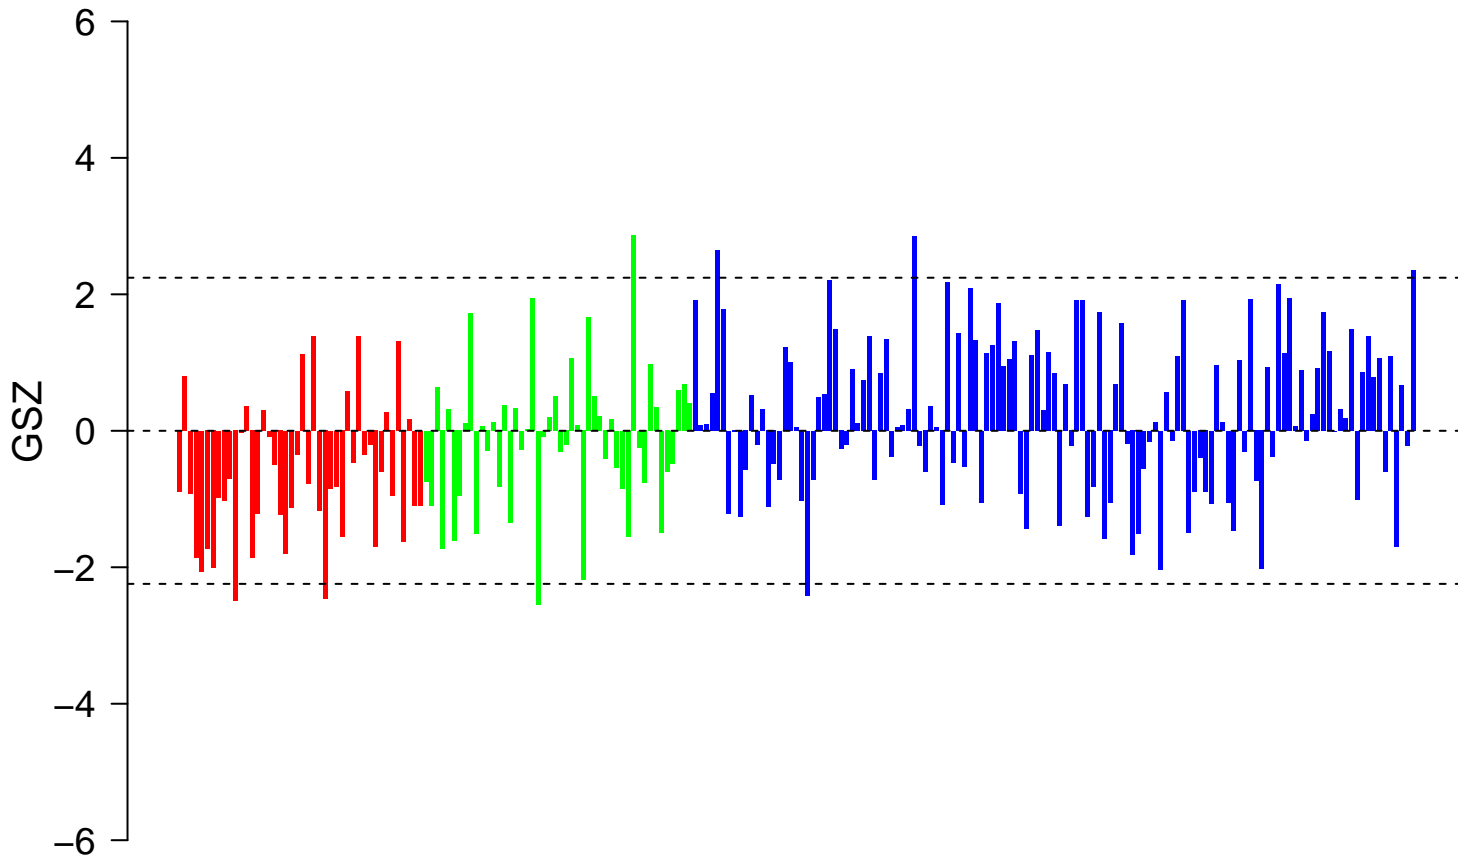

YORDY_RECIPROCAL_REGULATION_BY_ETS1_AND_SP100_DN

YORDY_RECIPROCAL_REGULATION_BY_ETS1_AND_SP100_DN

■ on
■ -
□ off

YORDY_RECIPROCAL_REGULATION_BY_ETS1_AND_SP100_DN