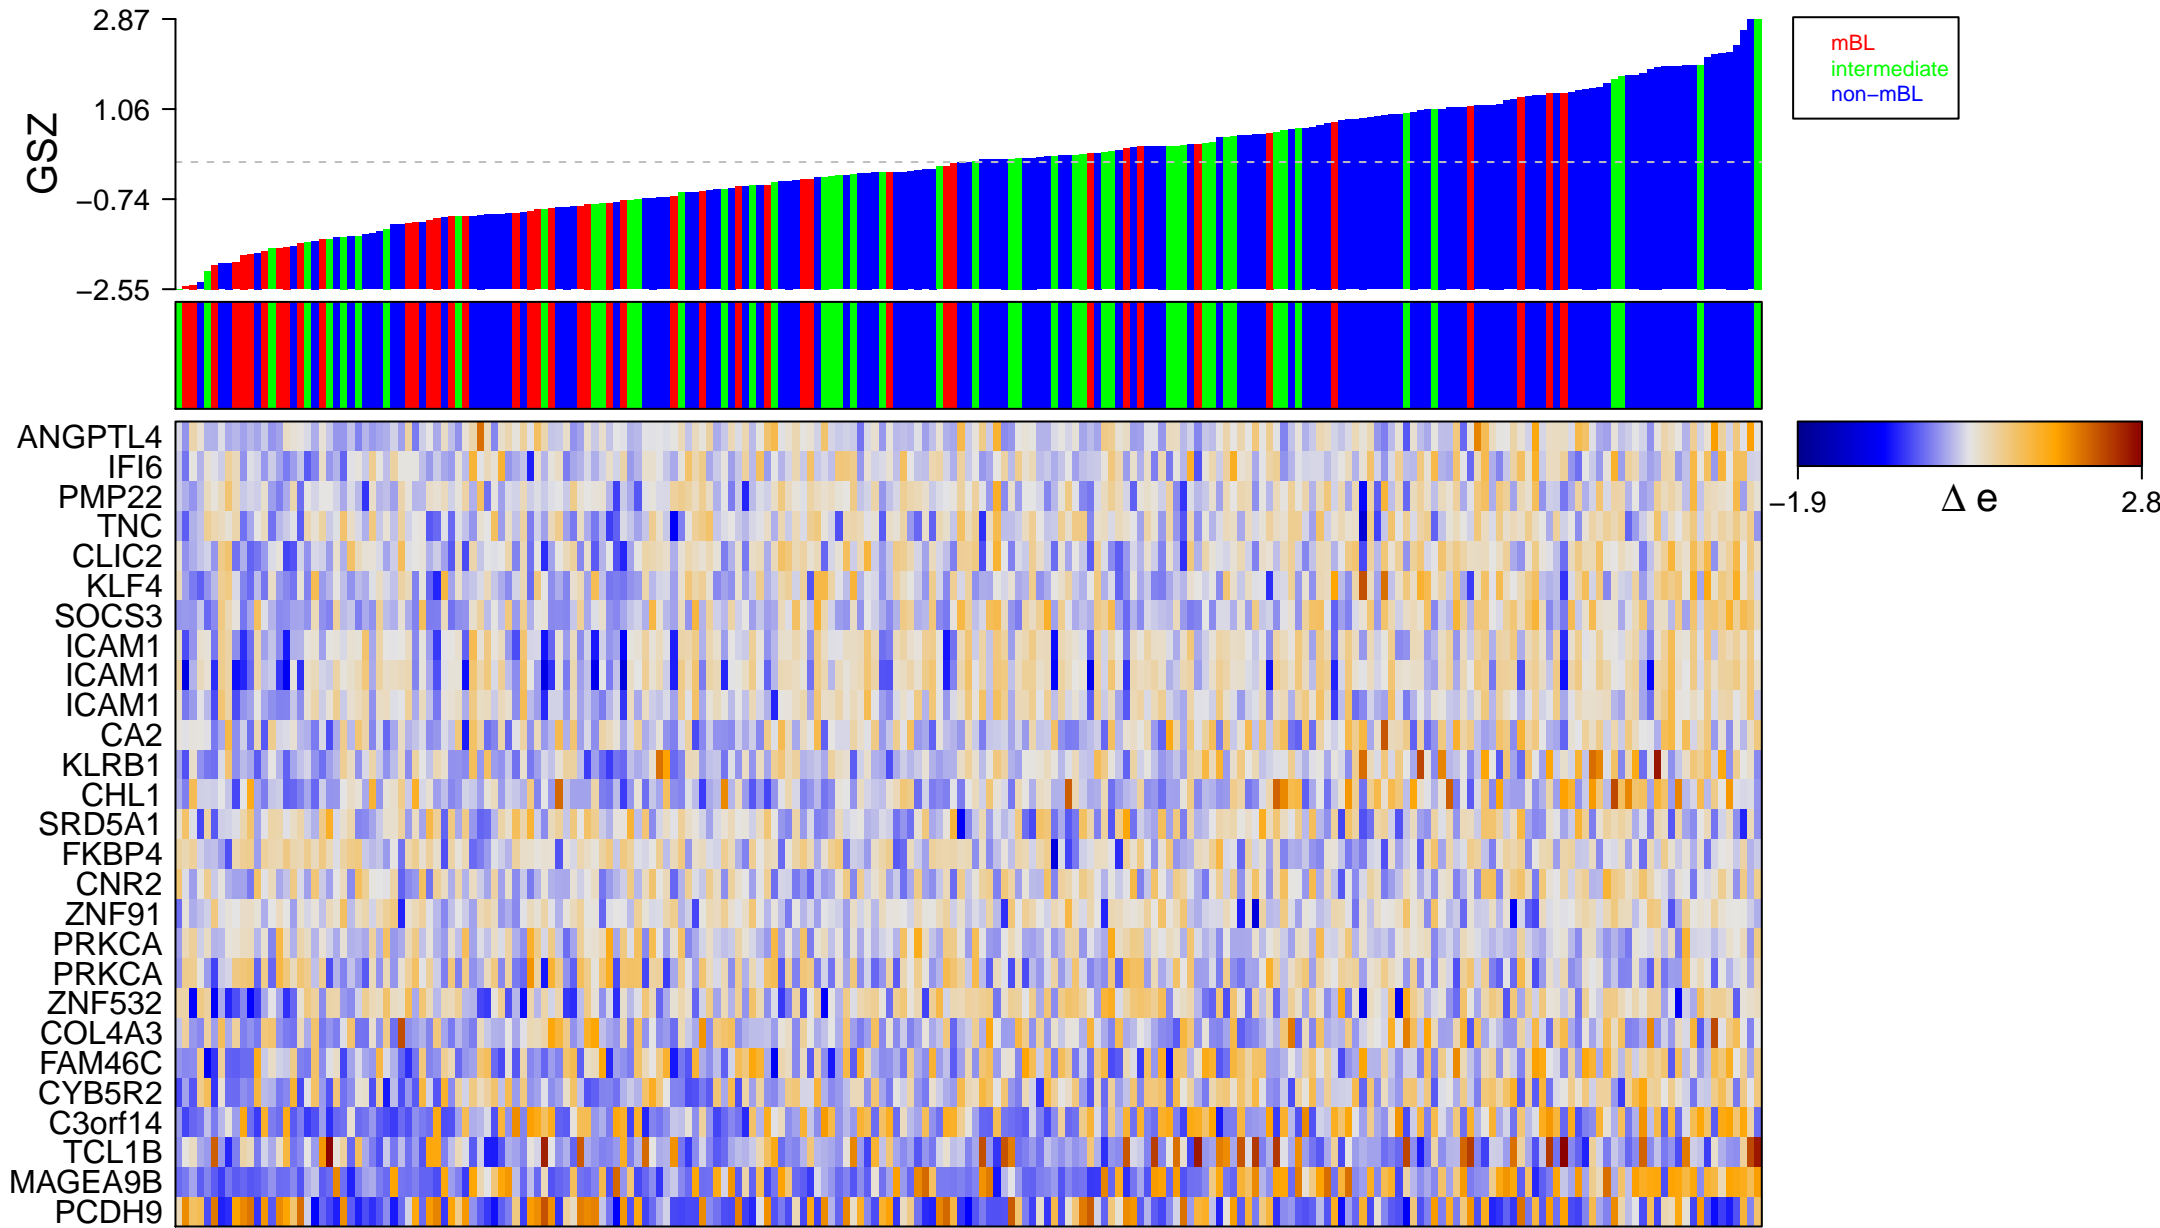

YORDY_RECIPROCAL_REGULATION_BY_ETS1_AND_SP100_DN

YORDY_RECIPROCAL_REGULATION_BY_ETS1_AND_SP100_DN

■ on
■ -
□ off

YORDY_RECIPROCAL_REGULATION_BY_ETS1_AND_SP100_DN