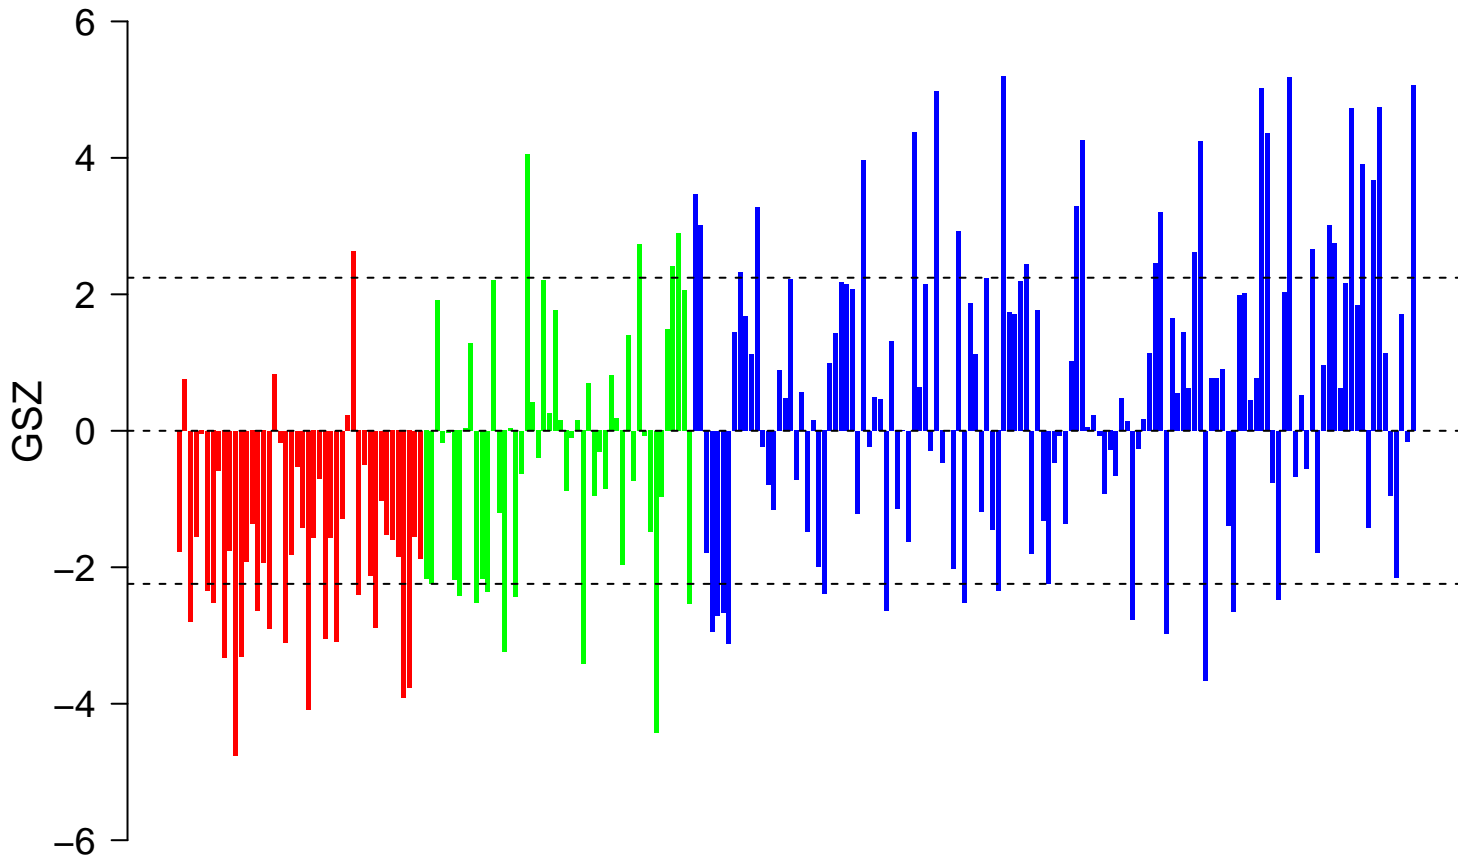

YAO_TEMPORAL_RESPONSE_TO_PROGESTERONE_CLUSTER_0

YAO_TEMPORAL_RESPONSE_TO_PROGESTERONE_CLUSTER_0

■ on
■ -
□ off

YAO_TEMPORAL_RESPONSE_TO_PROGESTERONE_CLUSTER_0