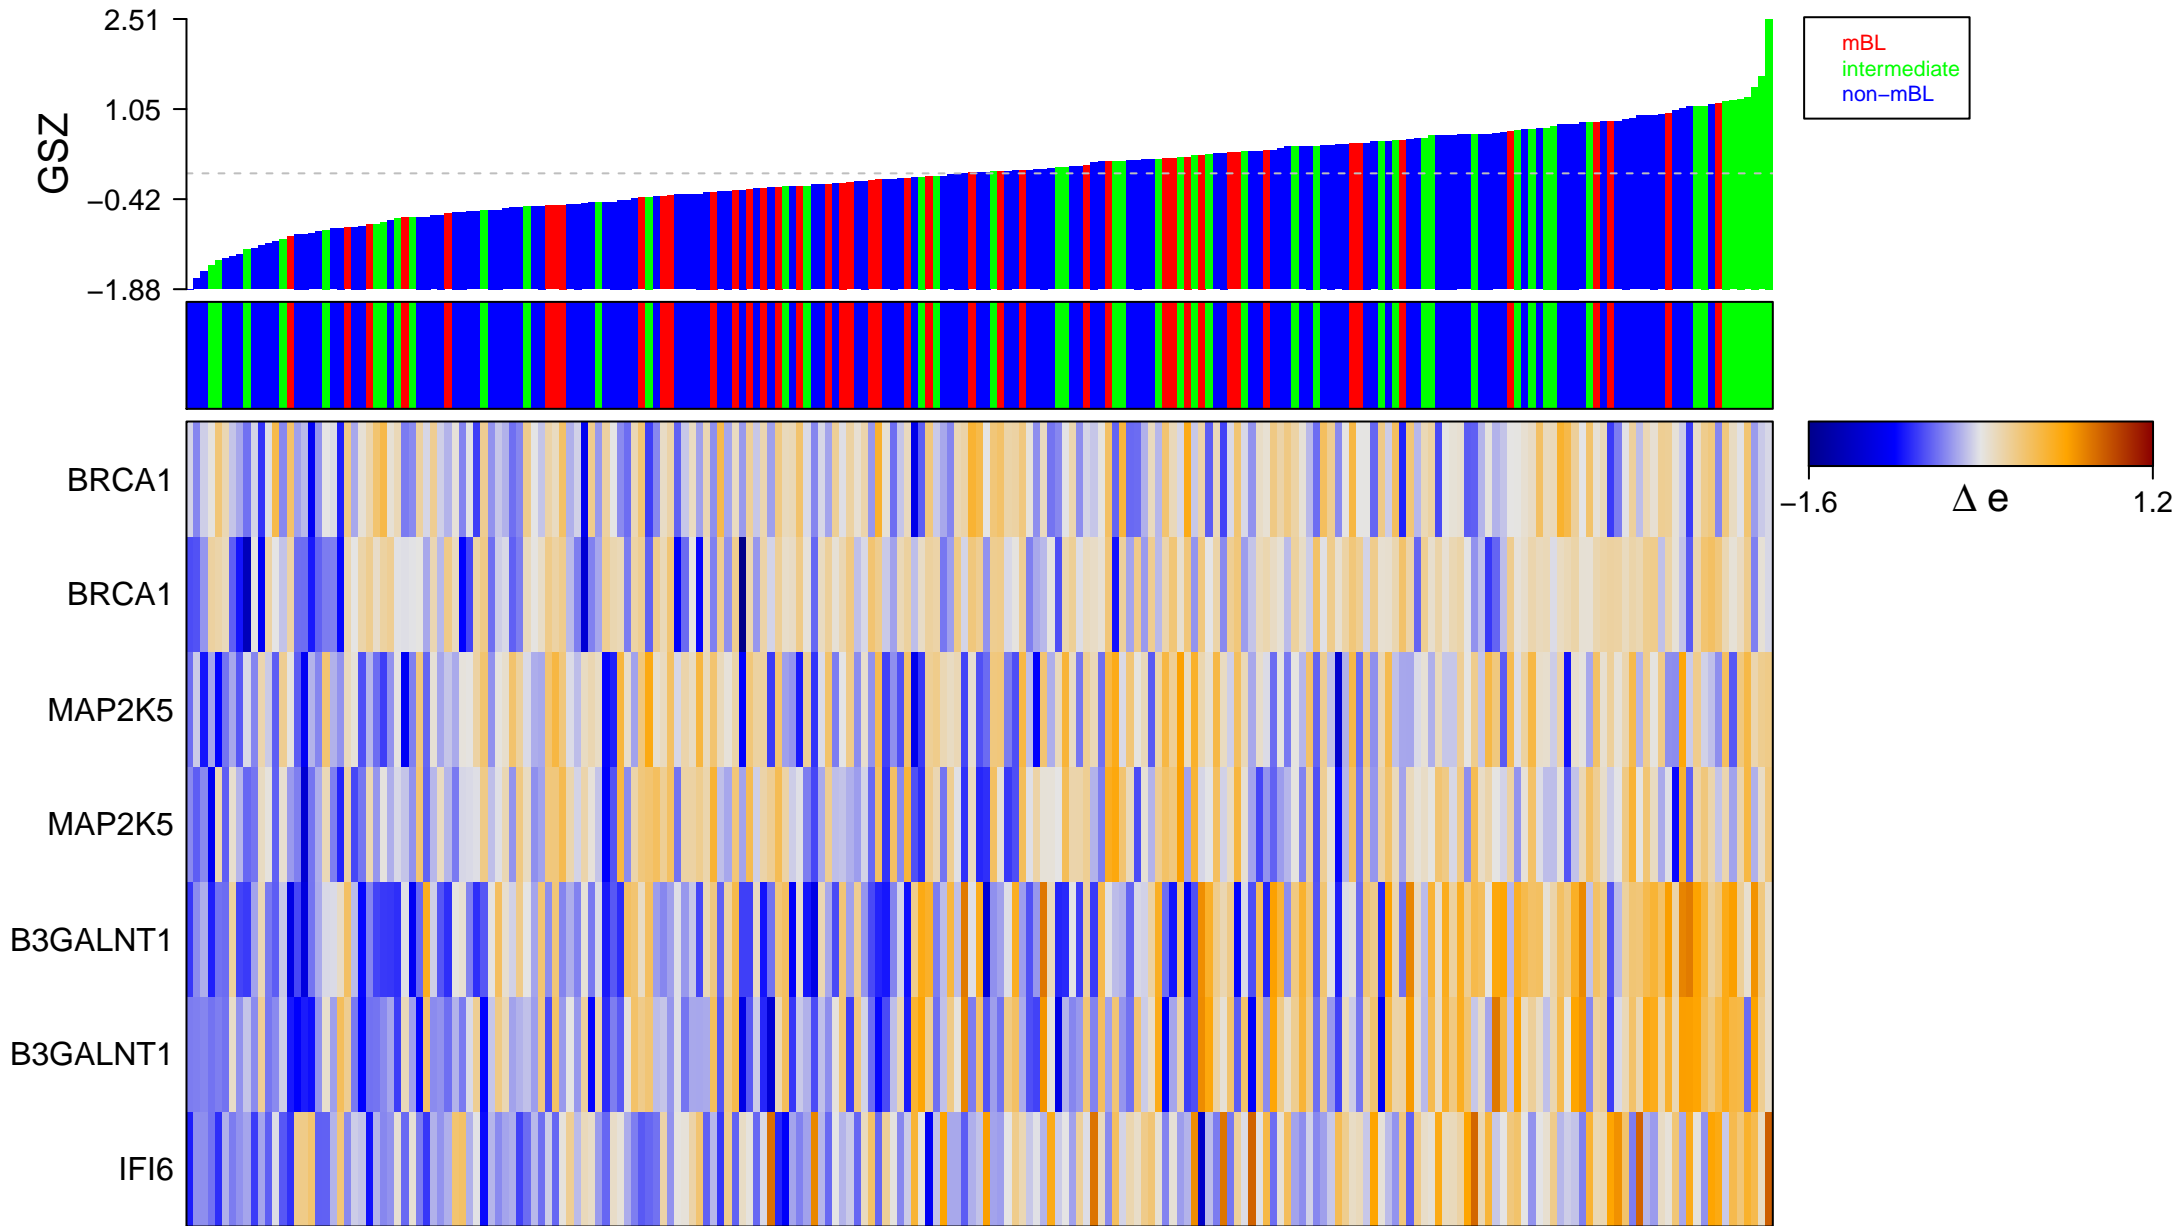

XU_AKT1_TARGETS_48HR

XU_AKT1_TARGETS_48HR

■ on
■ -
□ off

XU_AKT1_TARGETS_48HR