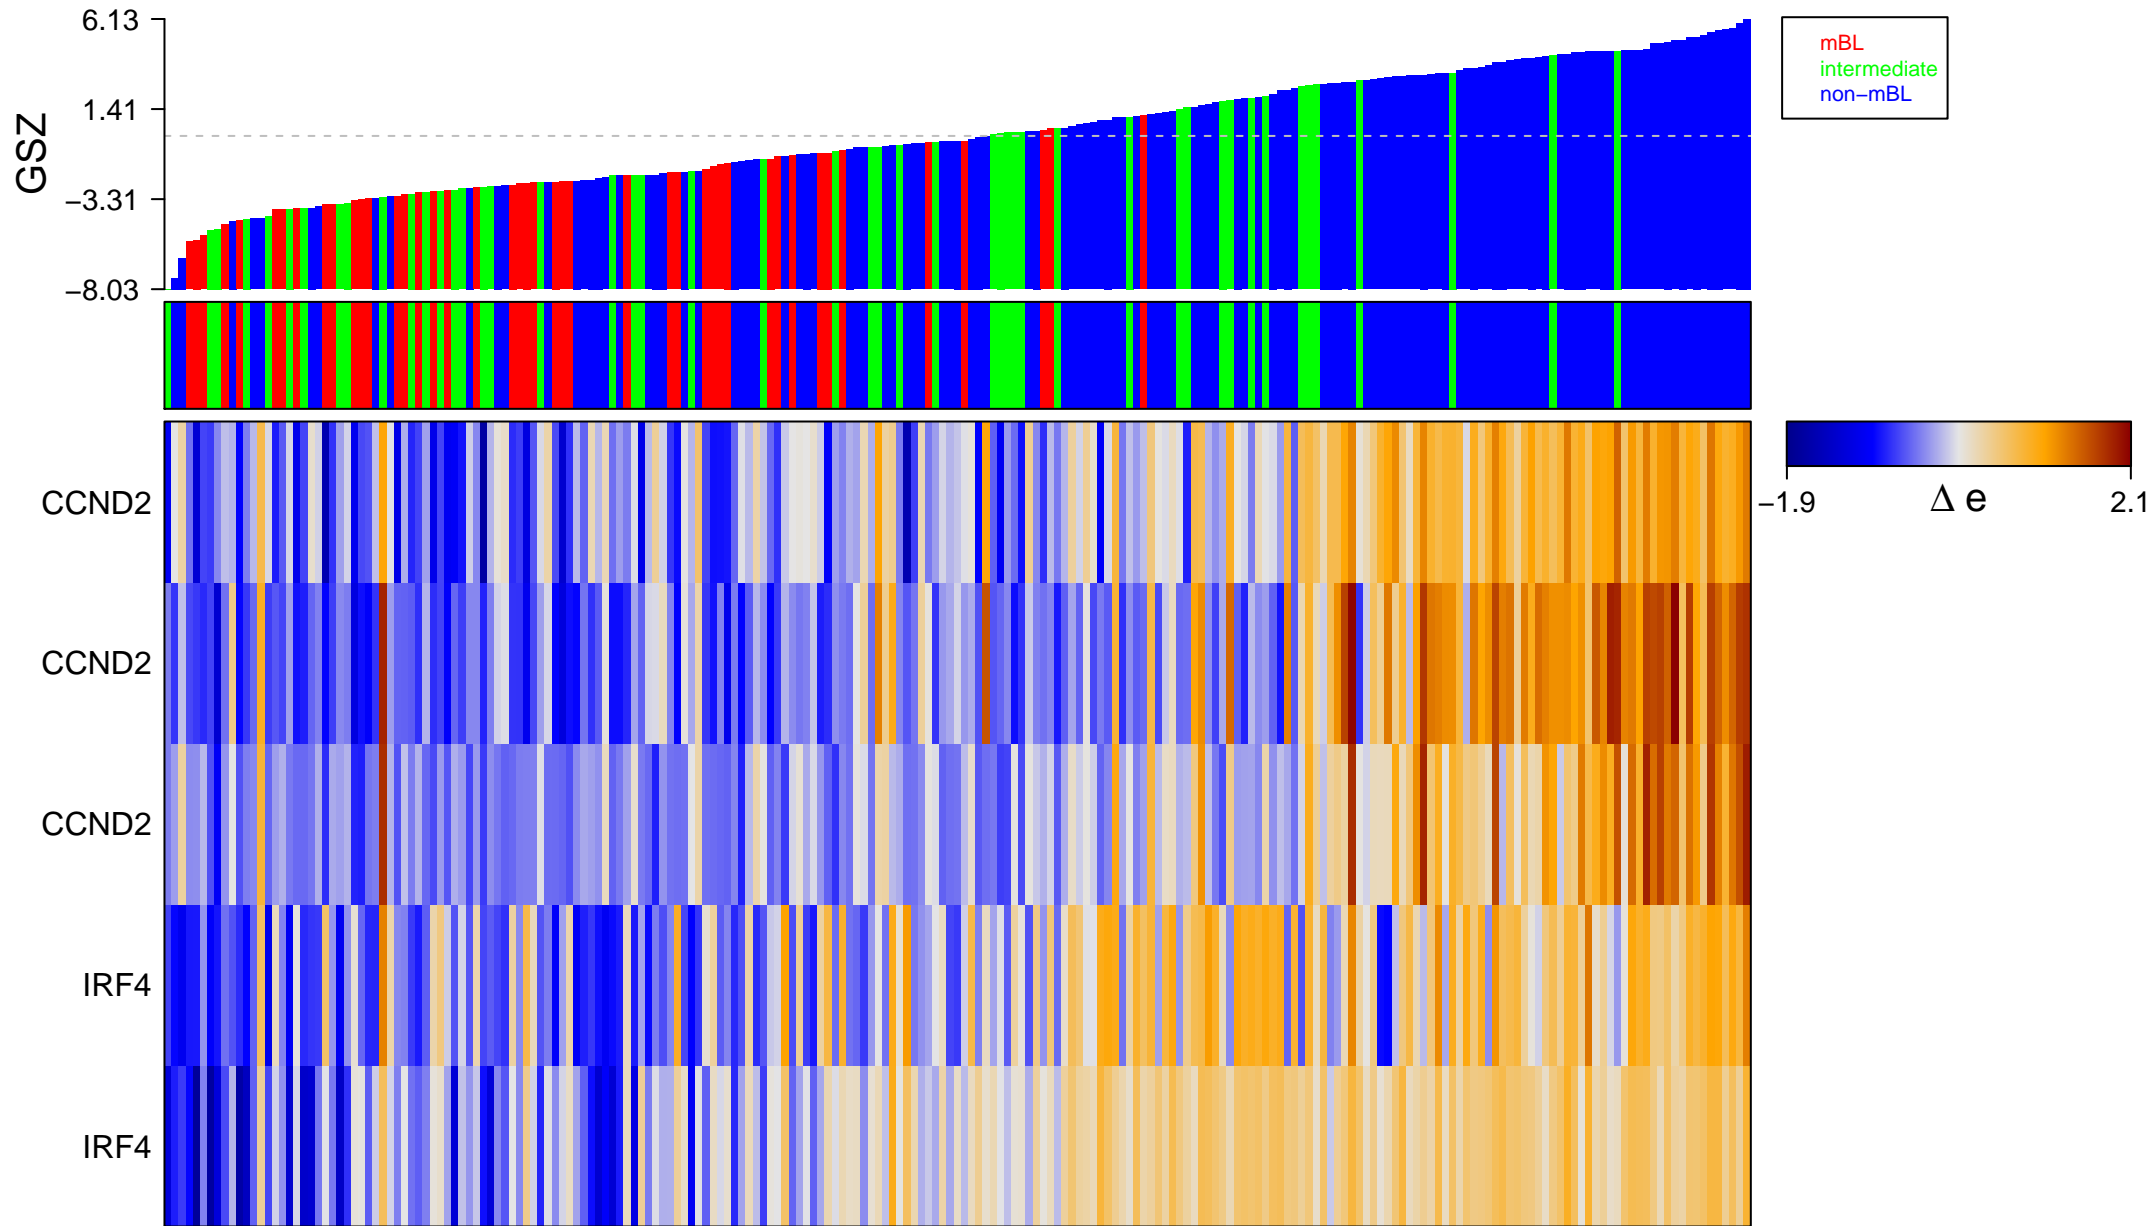

# WRIGHT\_custom ABC-DLBCL UP

# WRIGHT\_custom ABC-DLBCL UP

■ on  
■ -  
□ off