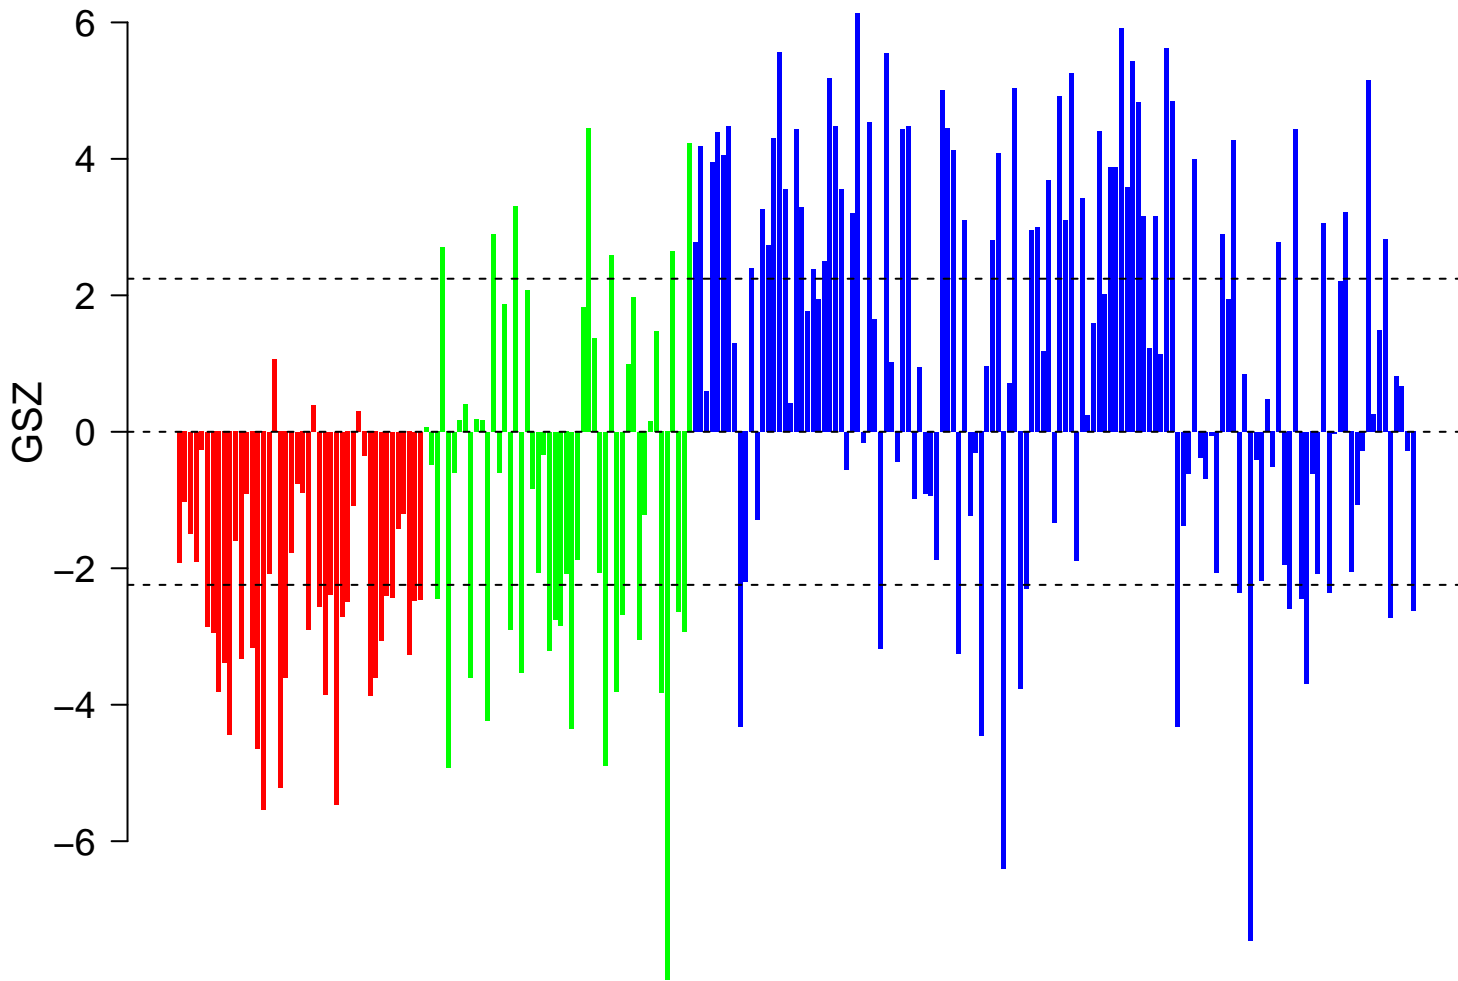

# WRIGHT\_custom ABC-DLBCL UP

# WRIGHT\_custom ABC-DLBCL UP

■ on  
■ -  
□ off