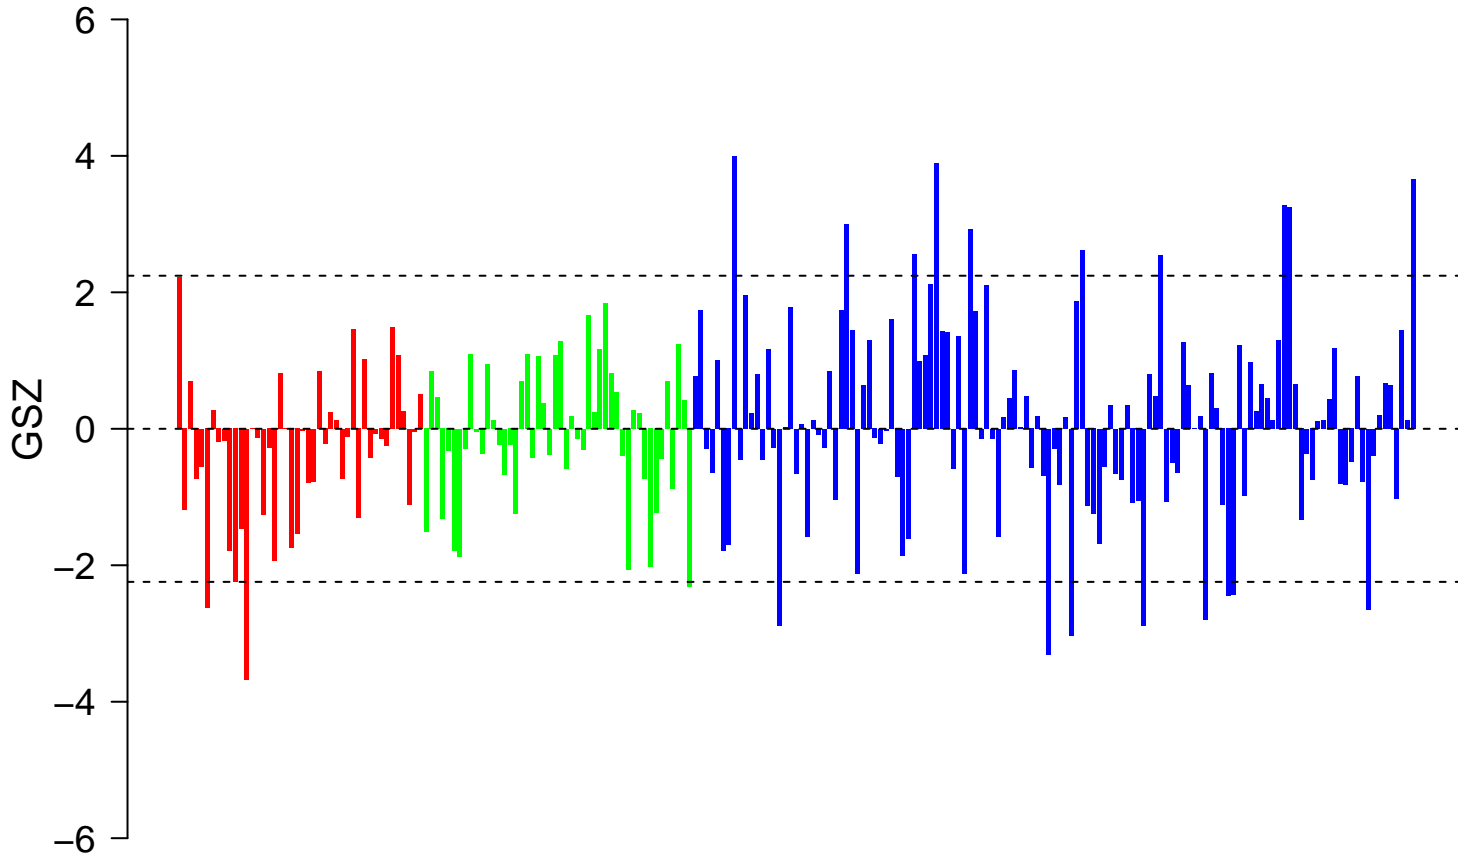

WOTTON_RUNX_TARGETS_UP

WOTTON_RUNX_TARGETS_UP

■ on
■ -
□ off

WOTTON_RUNX_TARGETS_UP