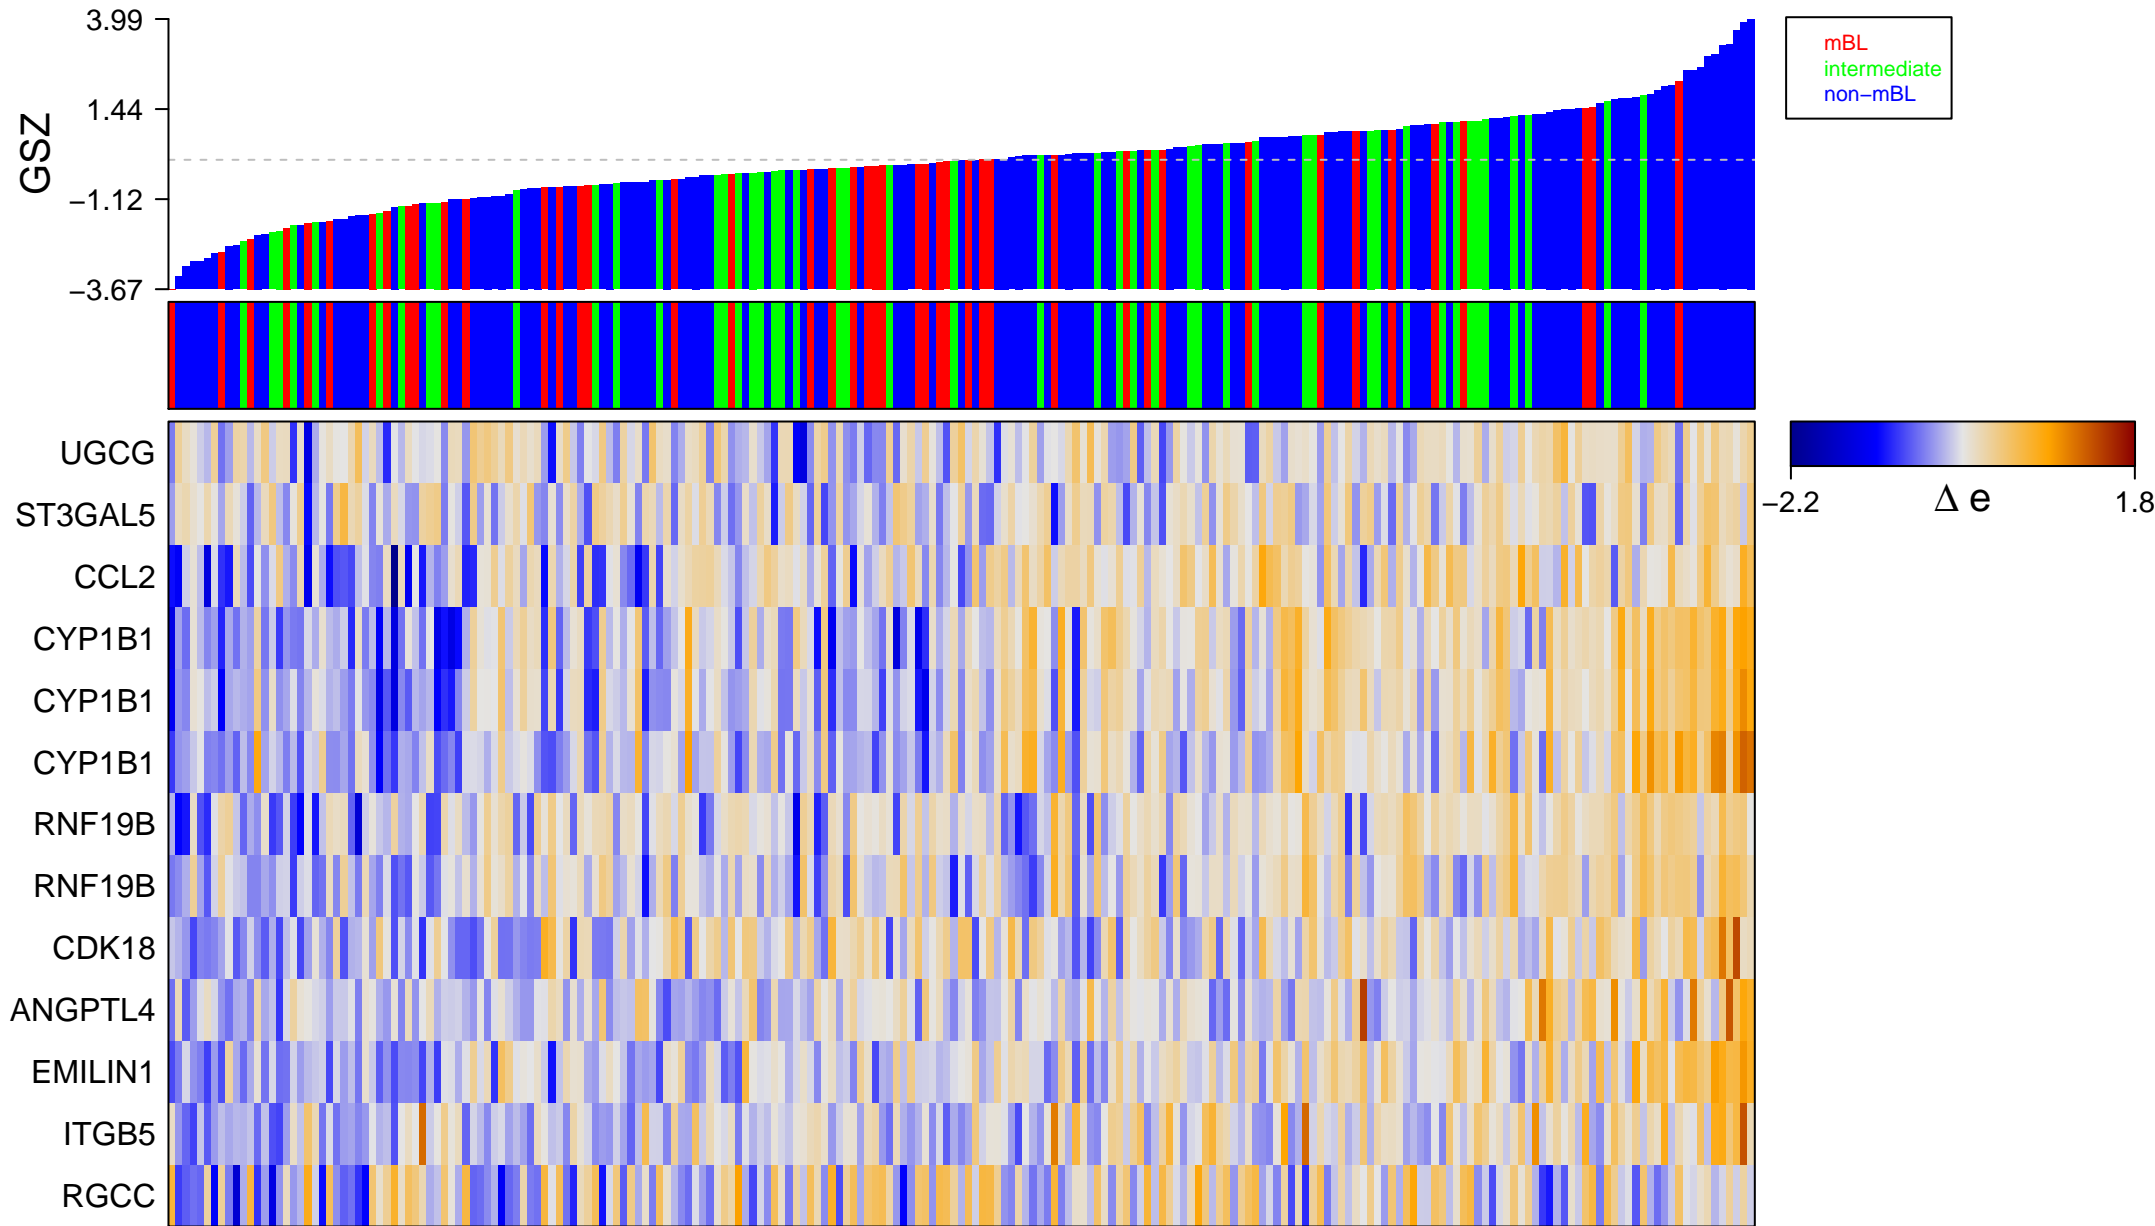

WOTTON_RUNX_TARGETS_UP

WOTTON_RUNX_TARGETS_UP

■ on
■ -
□ off

WOTTON_RUNX_TARGETS_UP