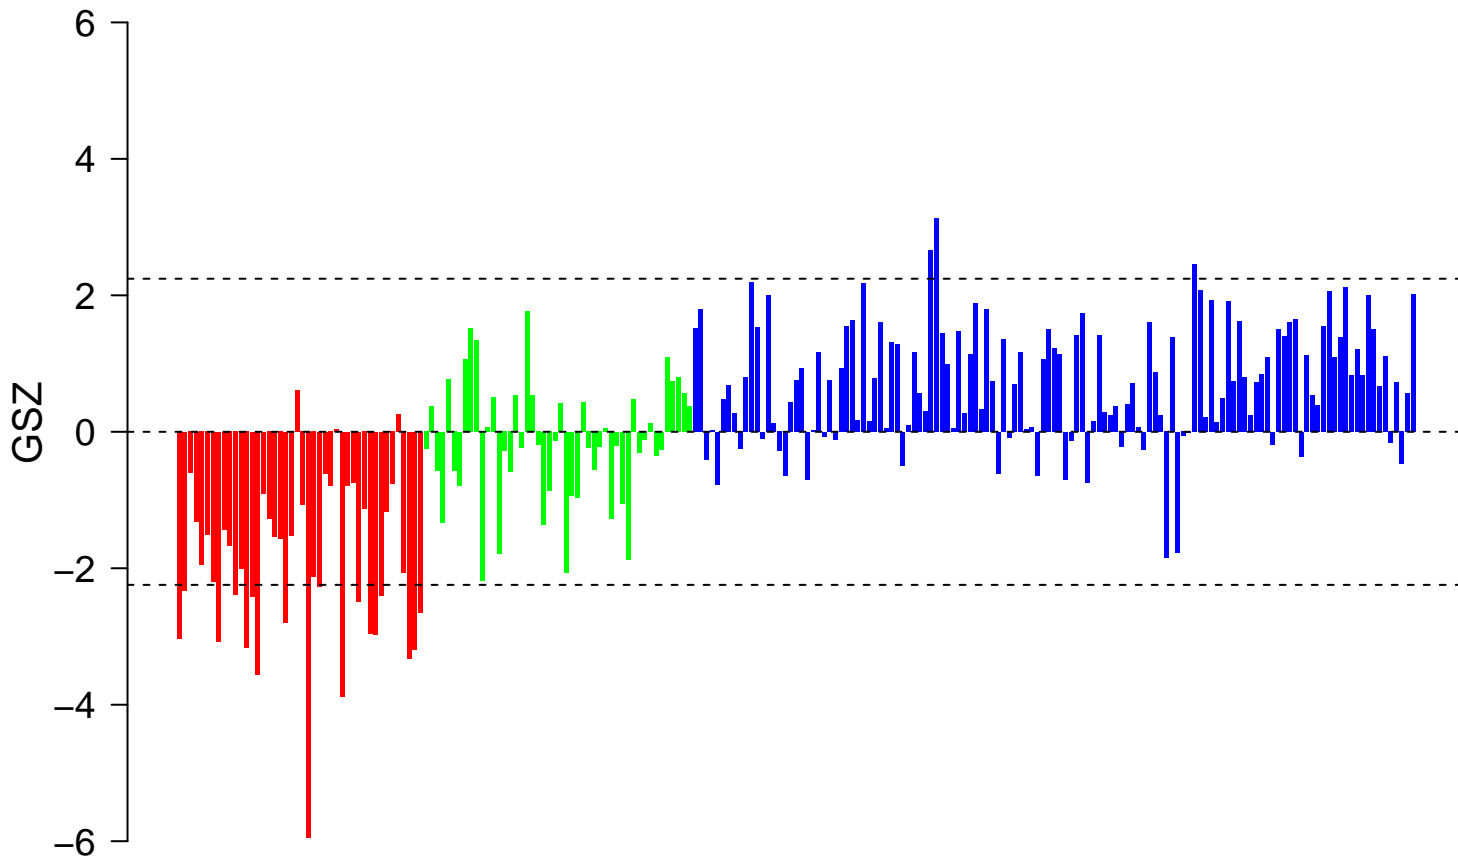

WILSON_PROTEASES_AT_TUMOR_BONE_INTERFACE_DN

WILSON_PROTEASES_AT_TUMOR_BONE_INTERFACE_DN

■ on
■ -
□ off

WILSON_PROTEASES_AT_TUMOR_BONE_INTERFACE_DN