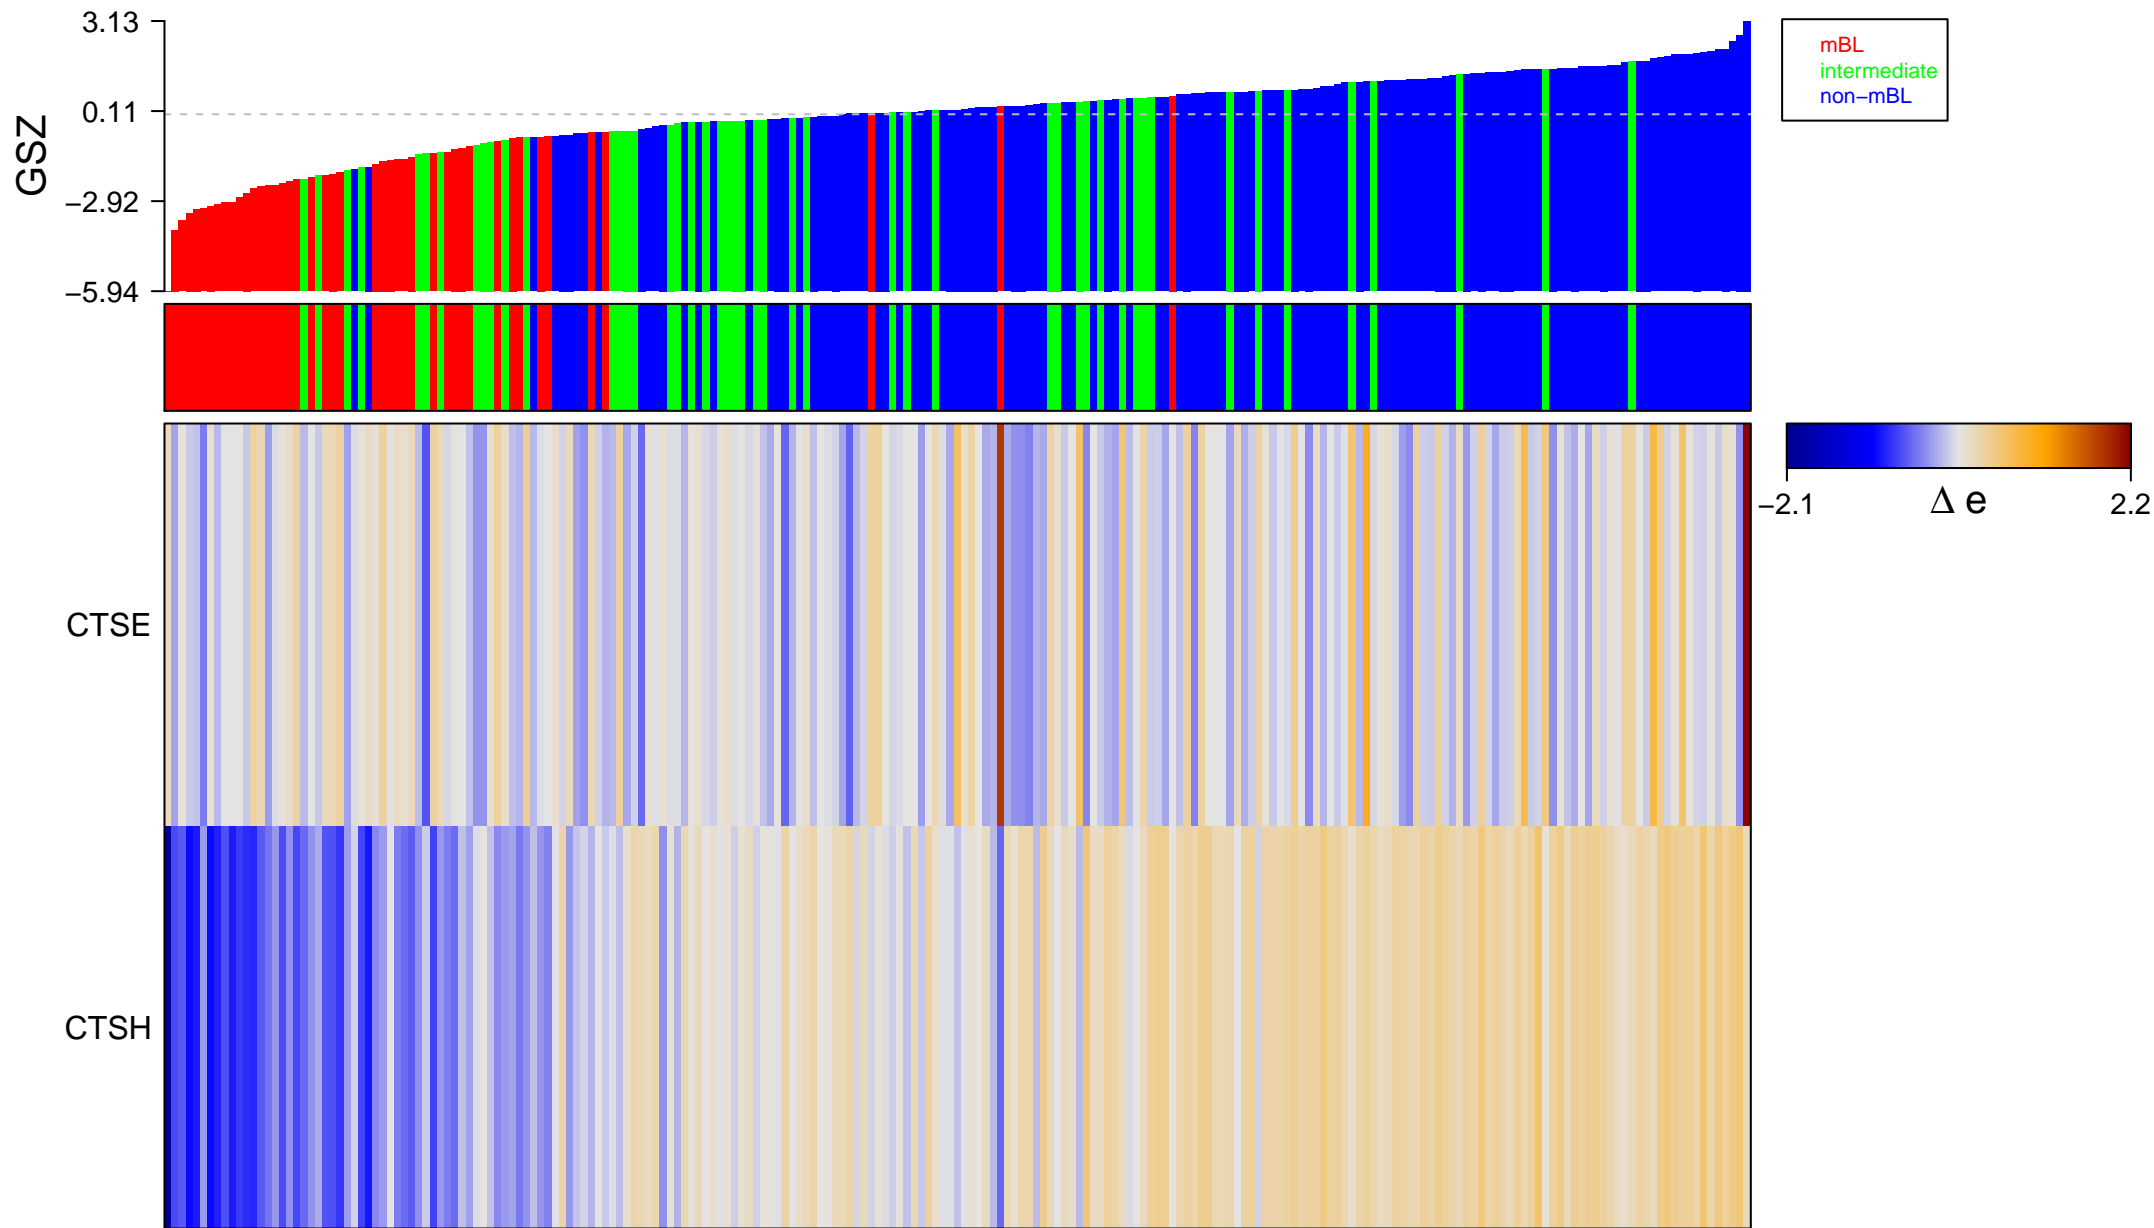

WILSON_PROTEASES_AT_TUMOR_BONE_INTERFACE_DN

WILSON_PROTEASES_AT_TUMOR_BONE_INTERFACE_DN

■ on
■ -
□ off

WILSON_PROTEASES_AT_TUMOR_BONE_INTERFACE_DN