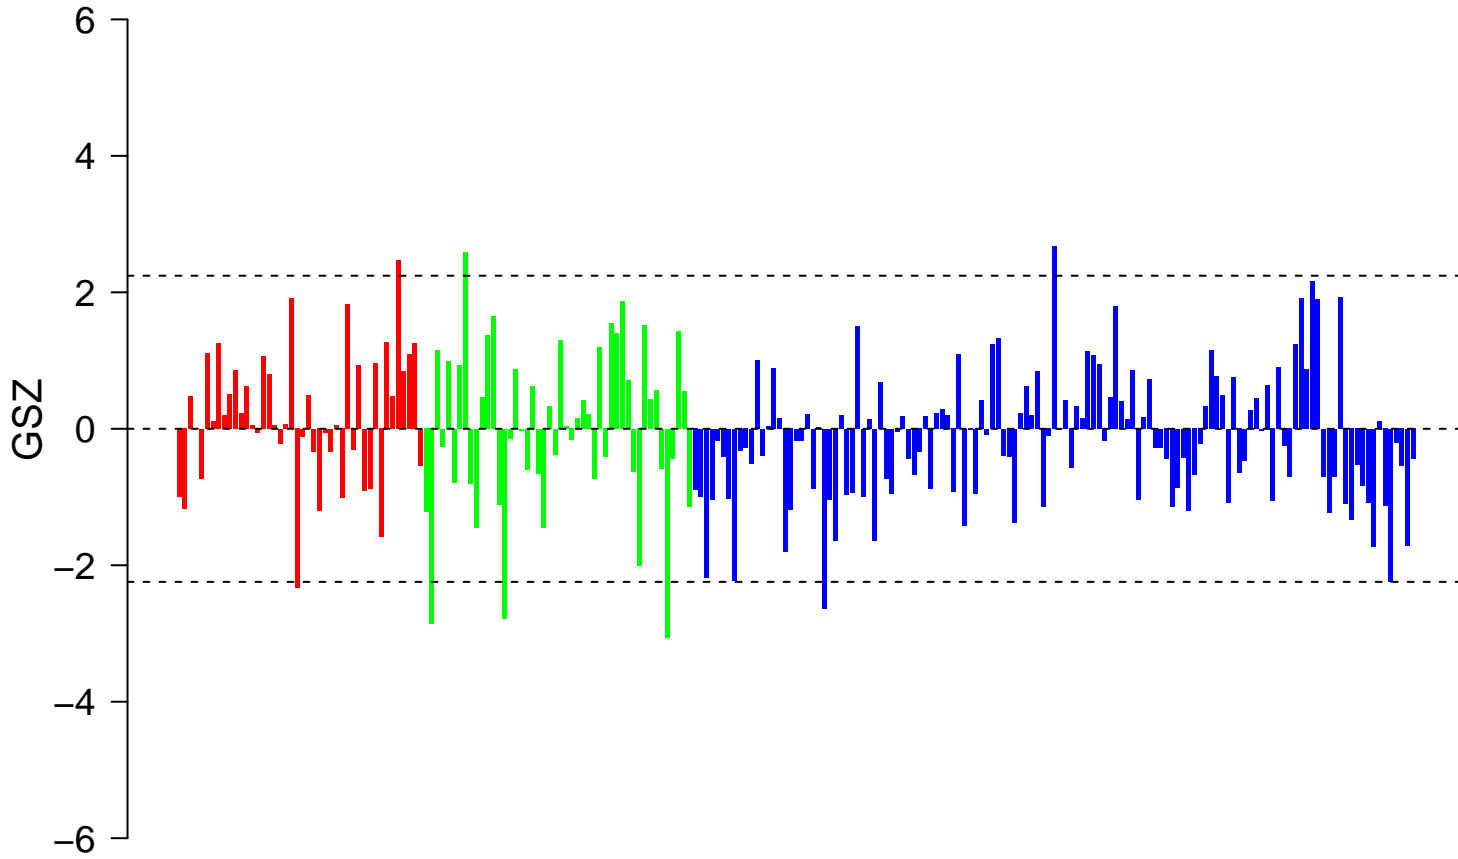

WILLSCHER_GBM_Verhaak-PN (mut&wt)_up_(MES&CL down)

WILLSCHER_GBM_Verhaak-PN (mut&wt)_up_(MES&CL down)

■ on
■ -
□ off

WILLSCHER_GBM_Verhaak-PN (mut&wt)_up_(MES&CL down)