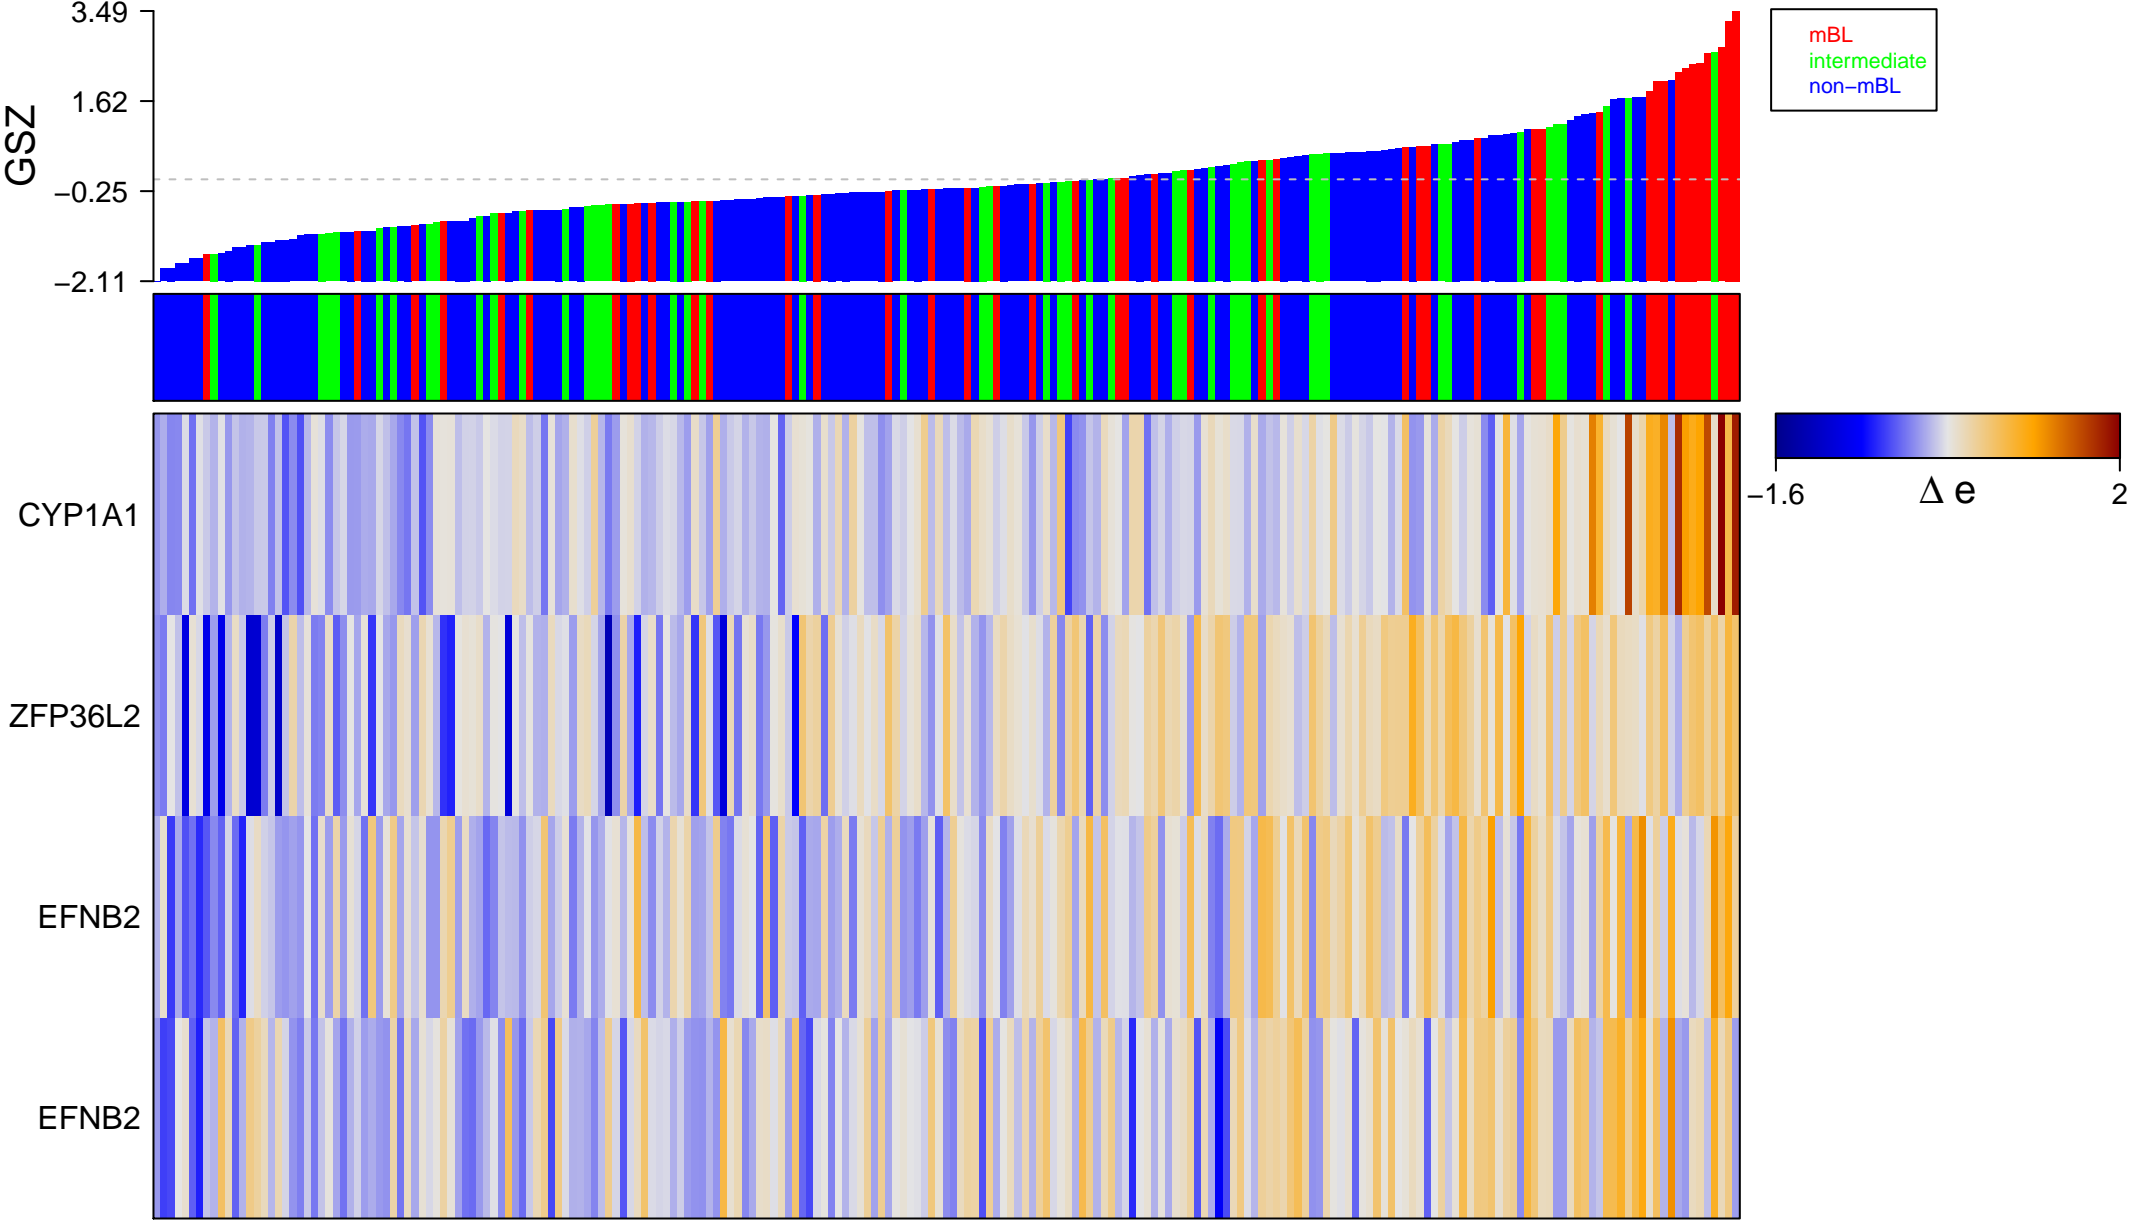

WILLIAMS_ESR1_TARGETS_DN

WILLIAMS_ESR1_TARGETS_DN

■ on
■ -
□ off

WILLIAMS_ESR1_TARGETS_DN