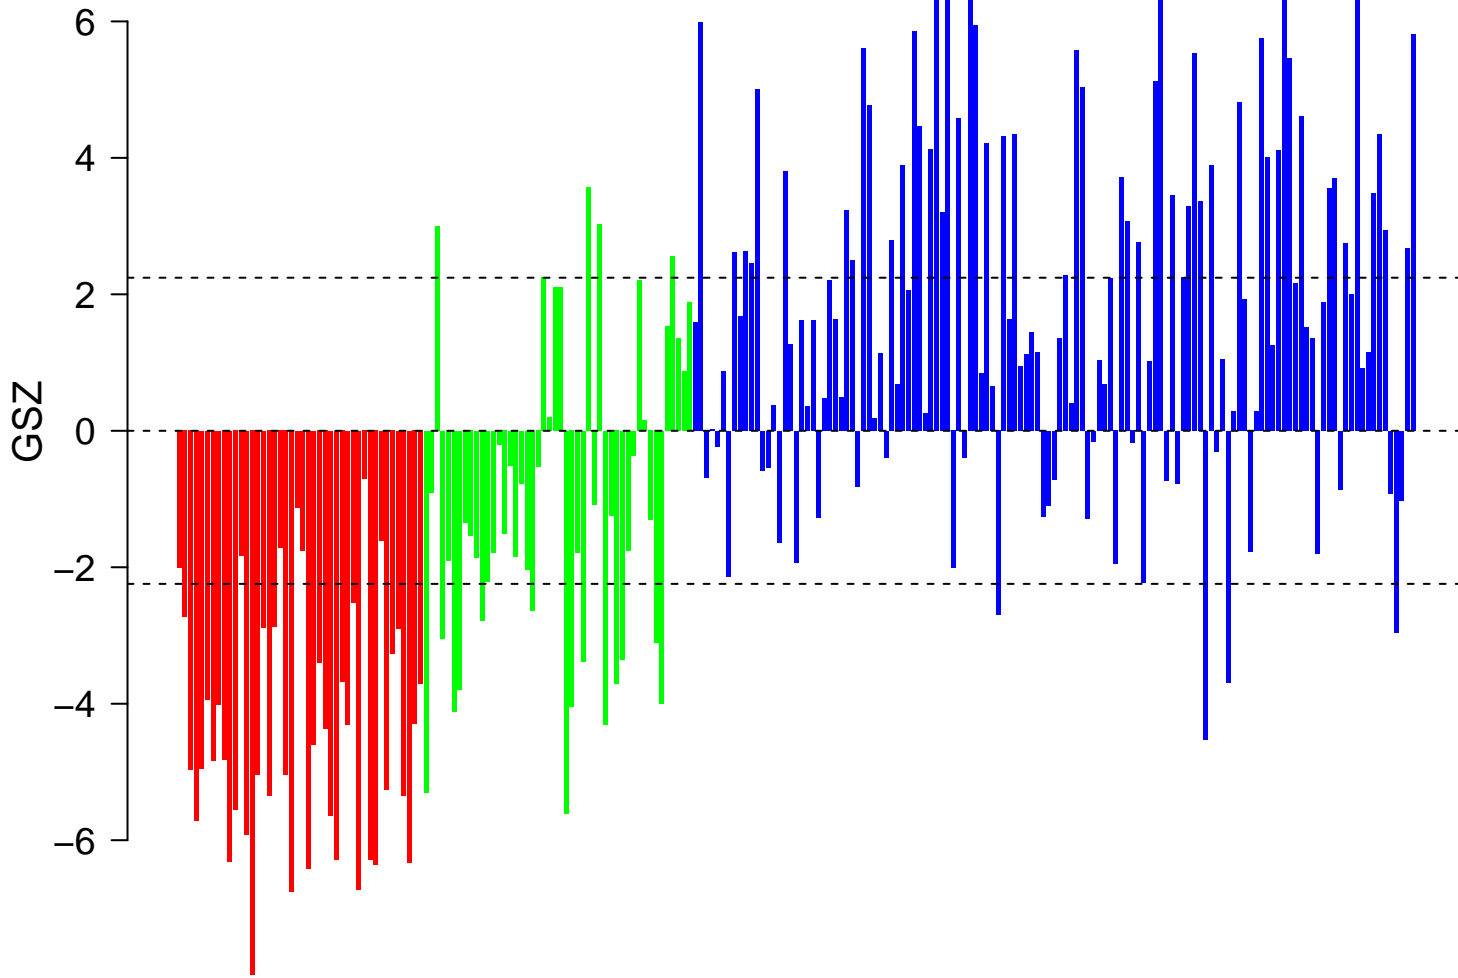

WIERENGA_STAT5A_TARGETS_UP

■ on
■ -
□ off

WIERENGA_STAT5A_TARGETS_UP