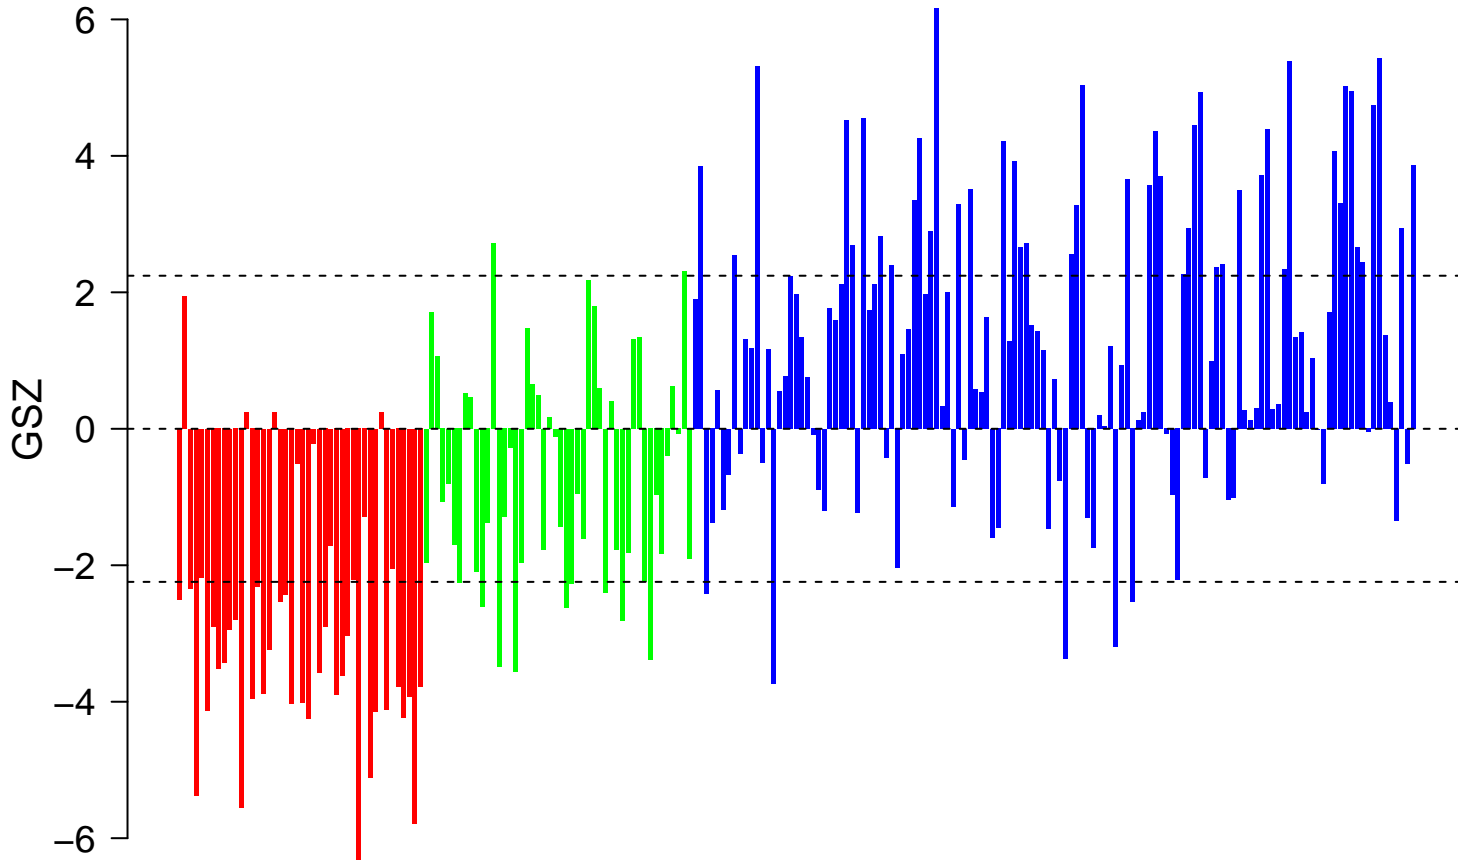

WIERENGA_STAT5A_TARGETS_DN

WIERENGA_STAT5A_TARGETS_DN

■ on
■ -
□ off

WIERENGA_STAT5A_TARGETS_DN