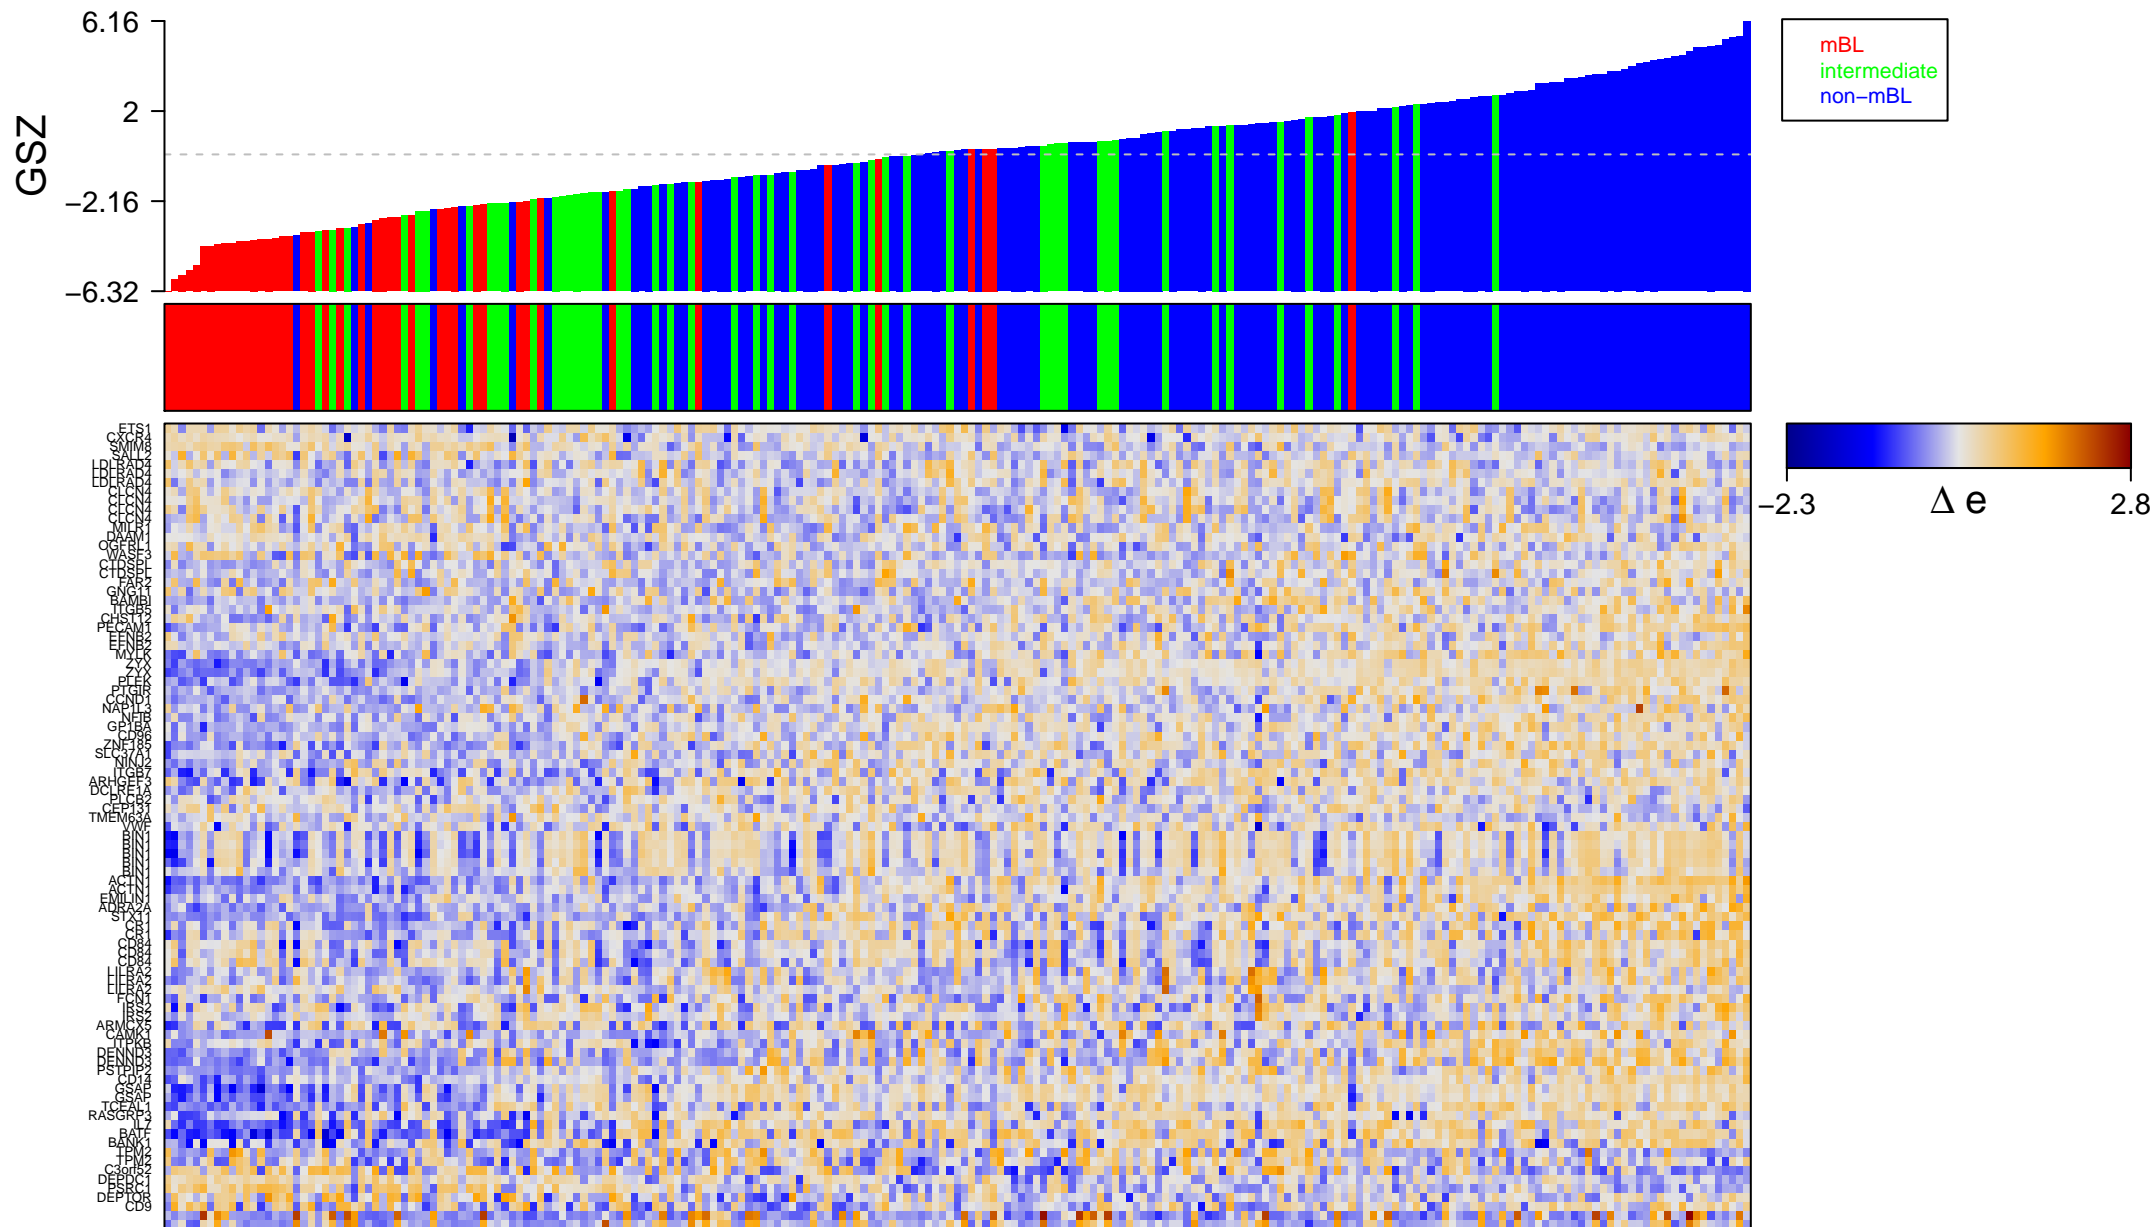

WIERENGA_STAT5A_TARGETS_DN

WIERENGA_STAT5A_TARGETS_DN

■ on
■ -
□ off

WIERENGA_STAT5A_TARGETS_DN