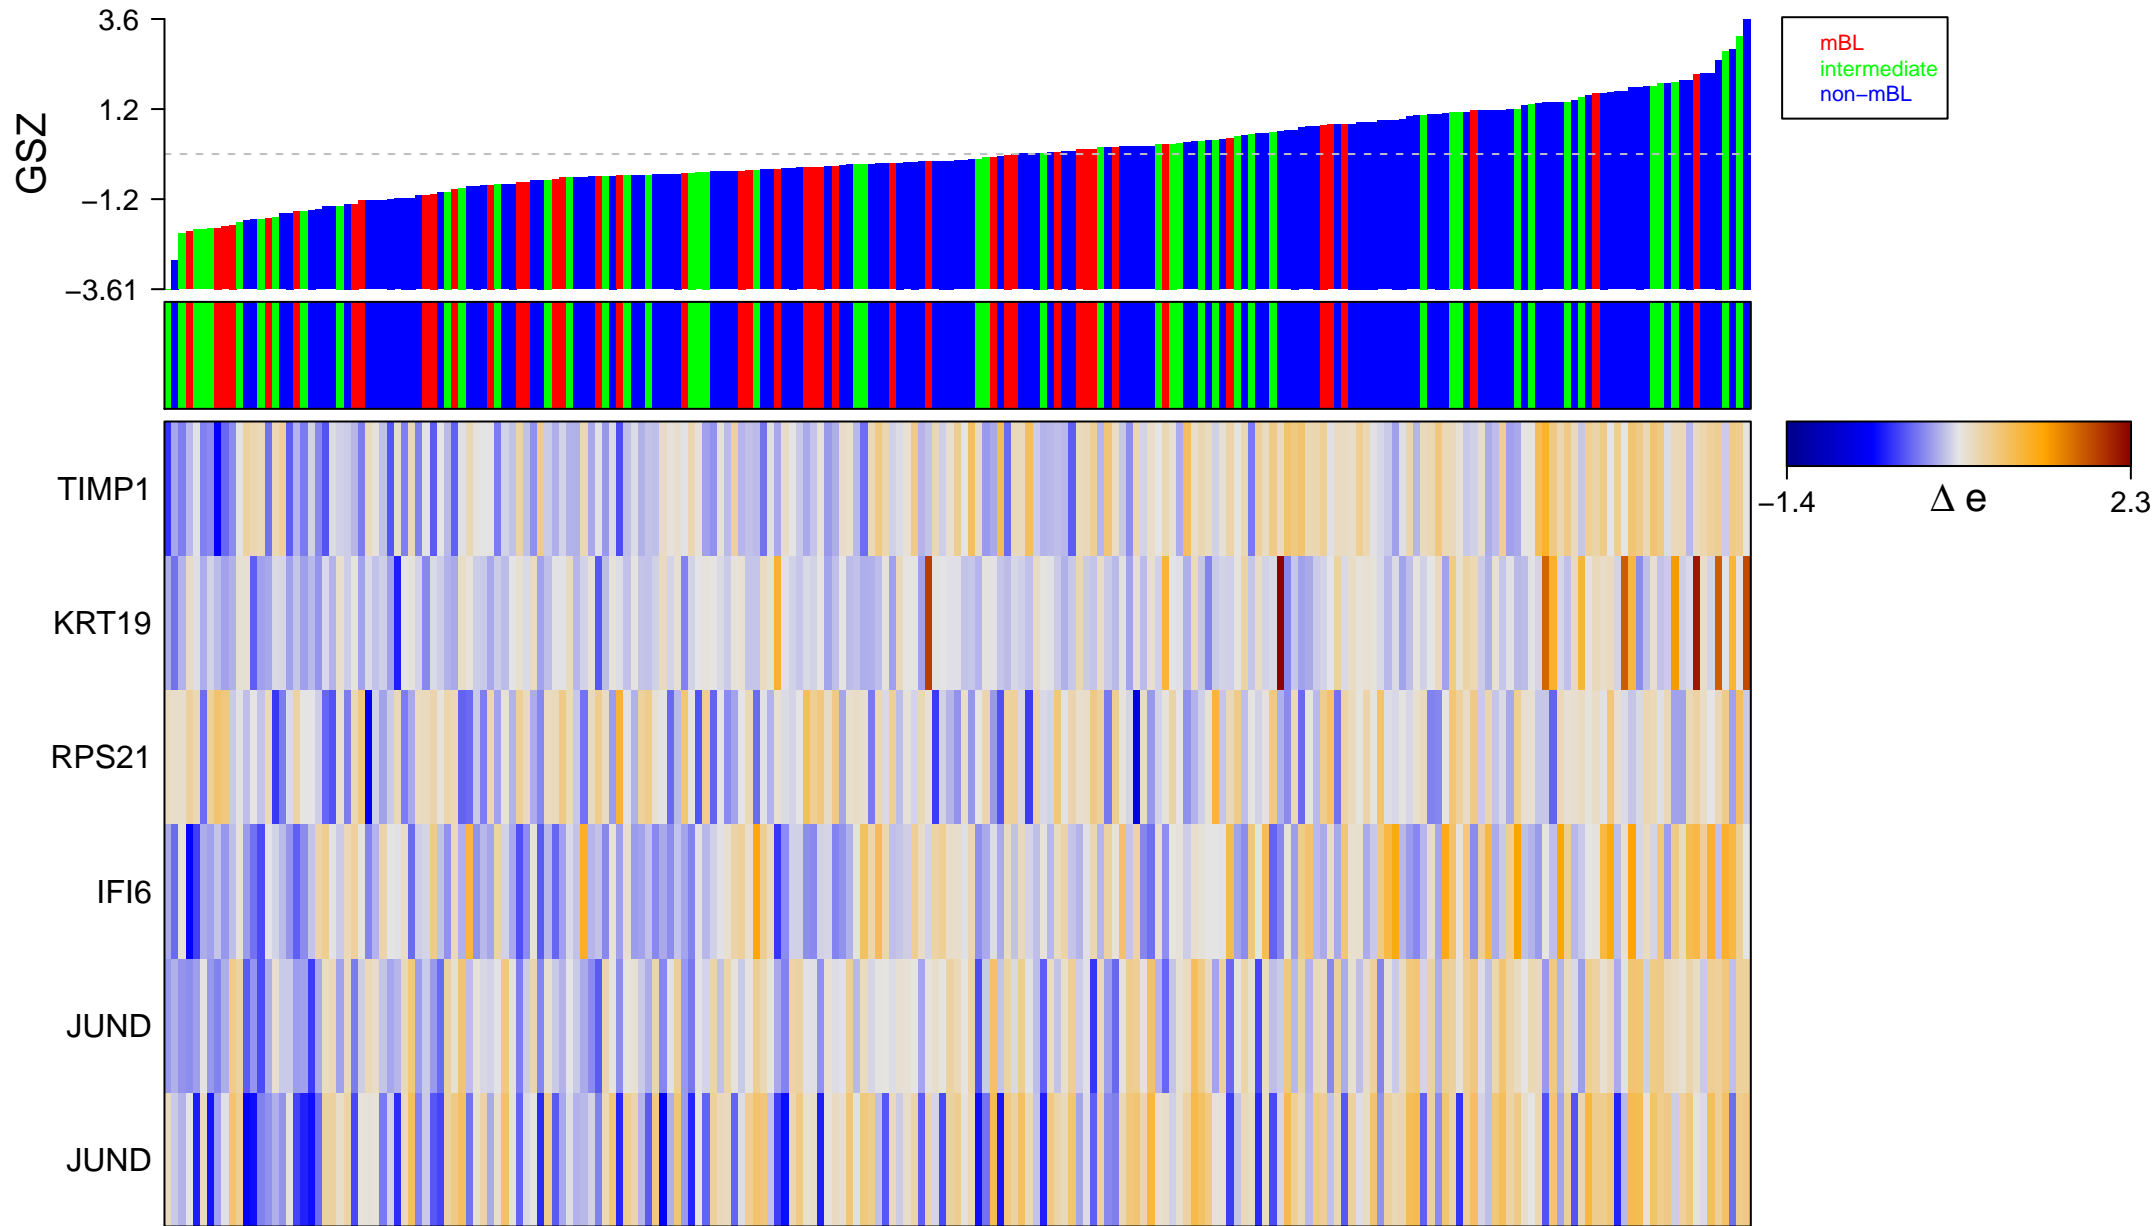

WHITESIDE_CISPLATIN_RESISTANCE_DN

WHITESIDE_CISPLATIN_RESISTANCE_DN

■ on
■ -
□ off

WHITESIDE_CISPLATIN_RESISTANCE_DN