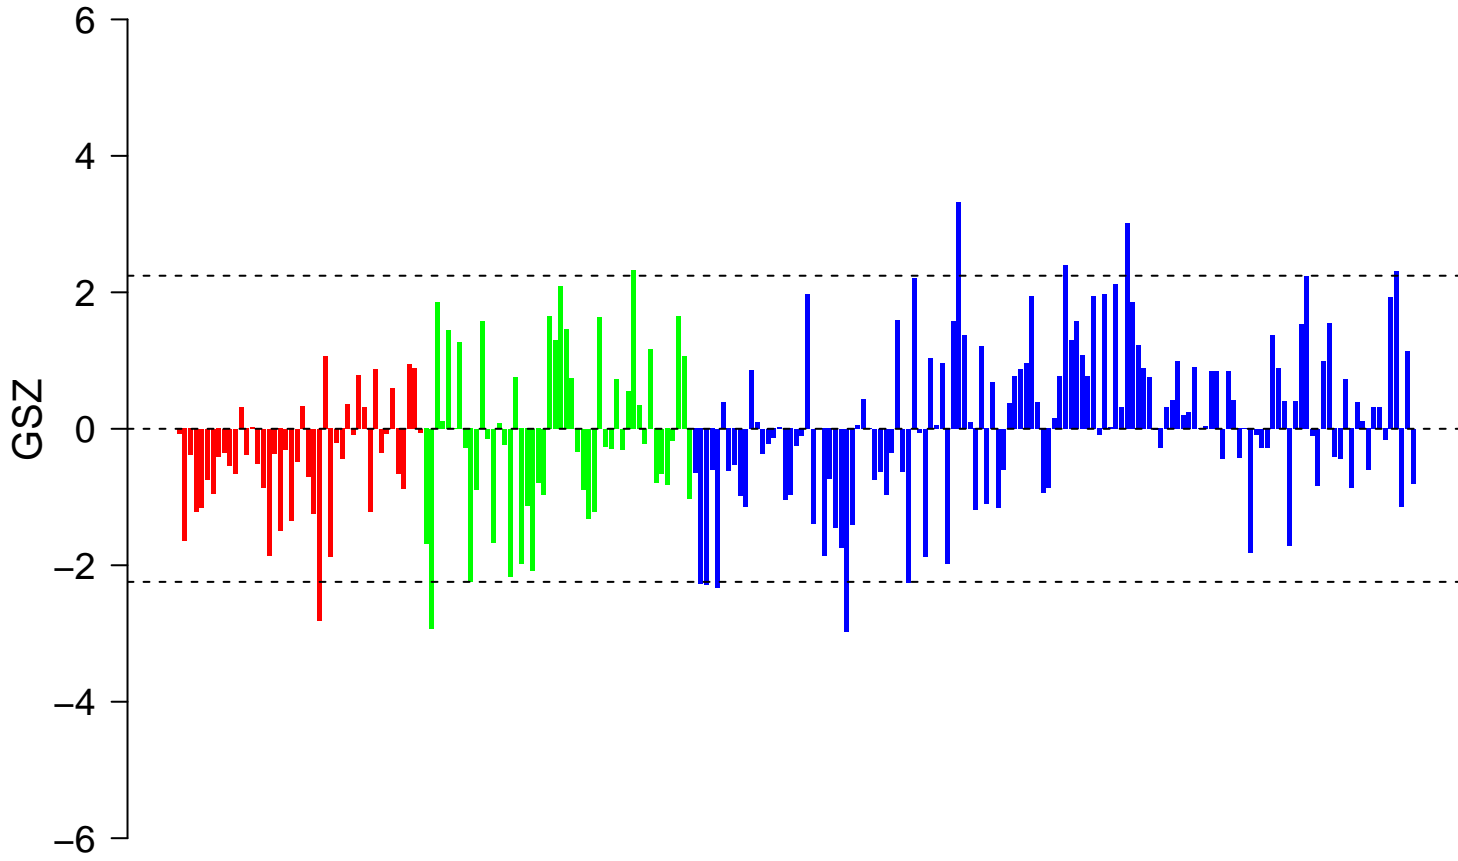

WEBER_METHYLATED_ICP_IN_FIBROBLAST

WEBER_METHYLATED_ICP_IN_FIBROBLAST

■ on
■ -
□ off

WEBER_METHYLATED_ICP_IN_FIBROBLAST