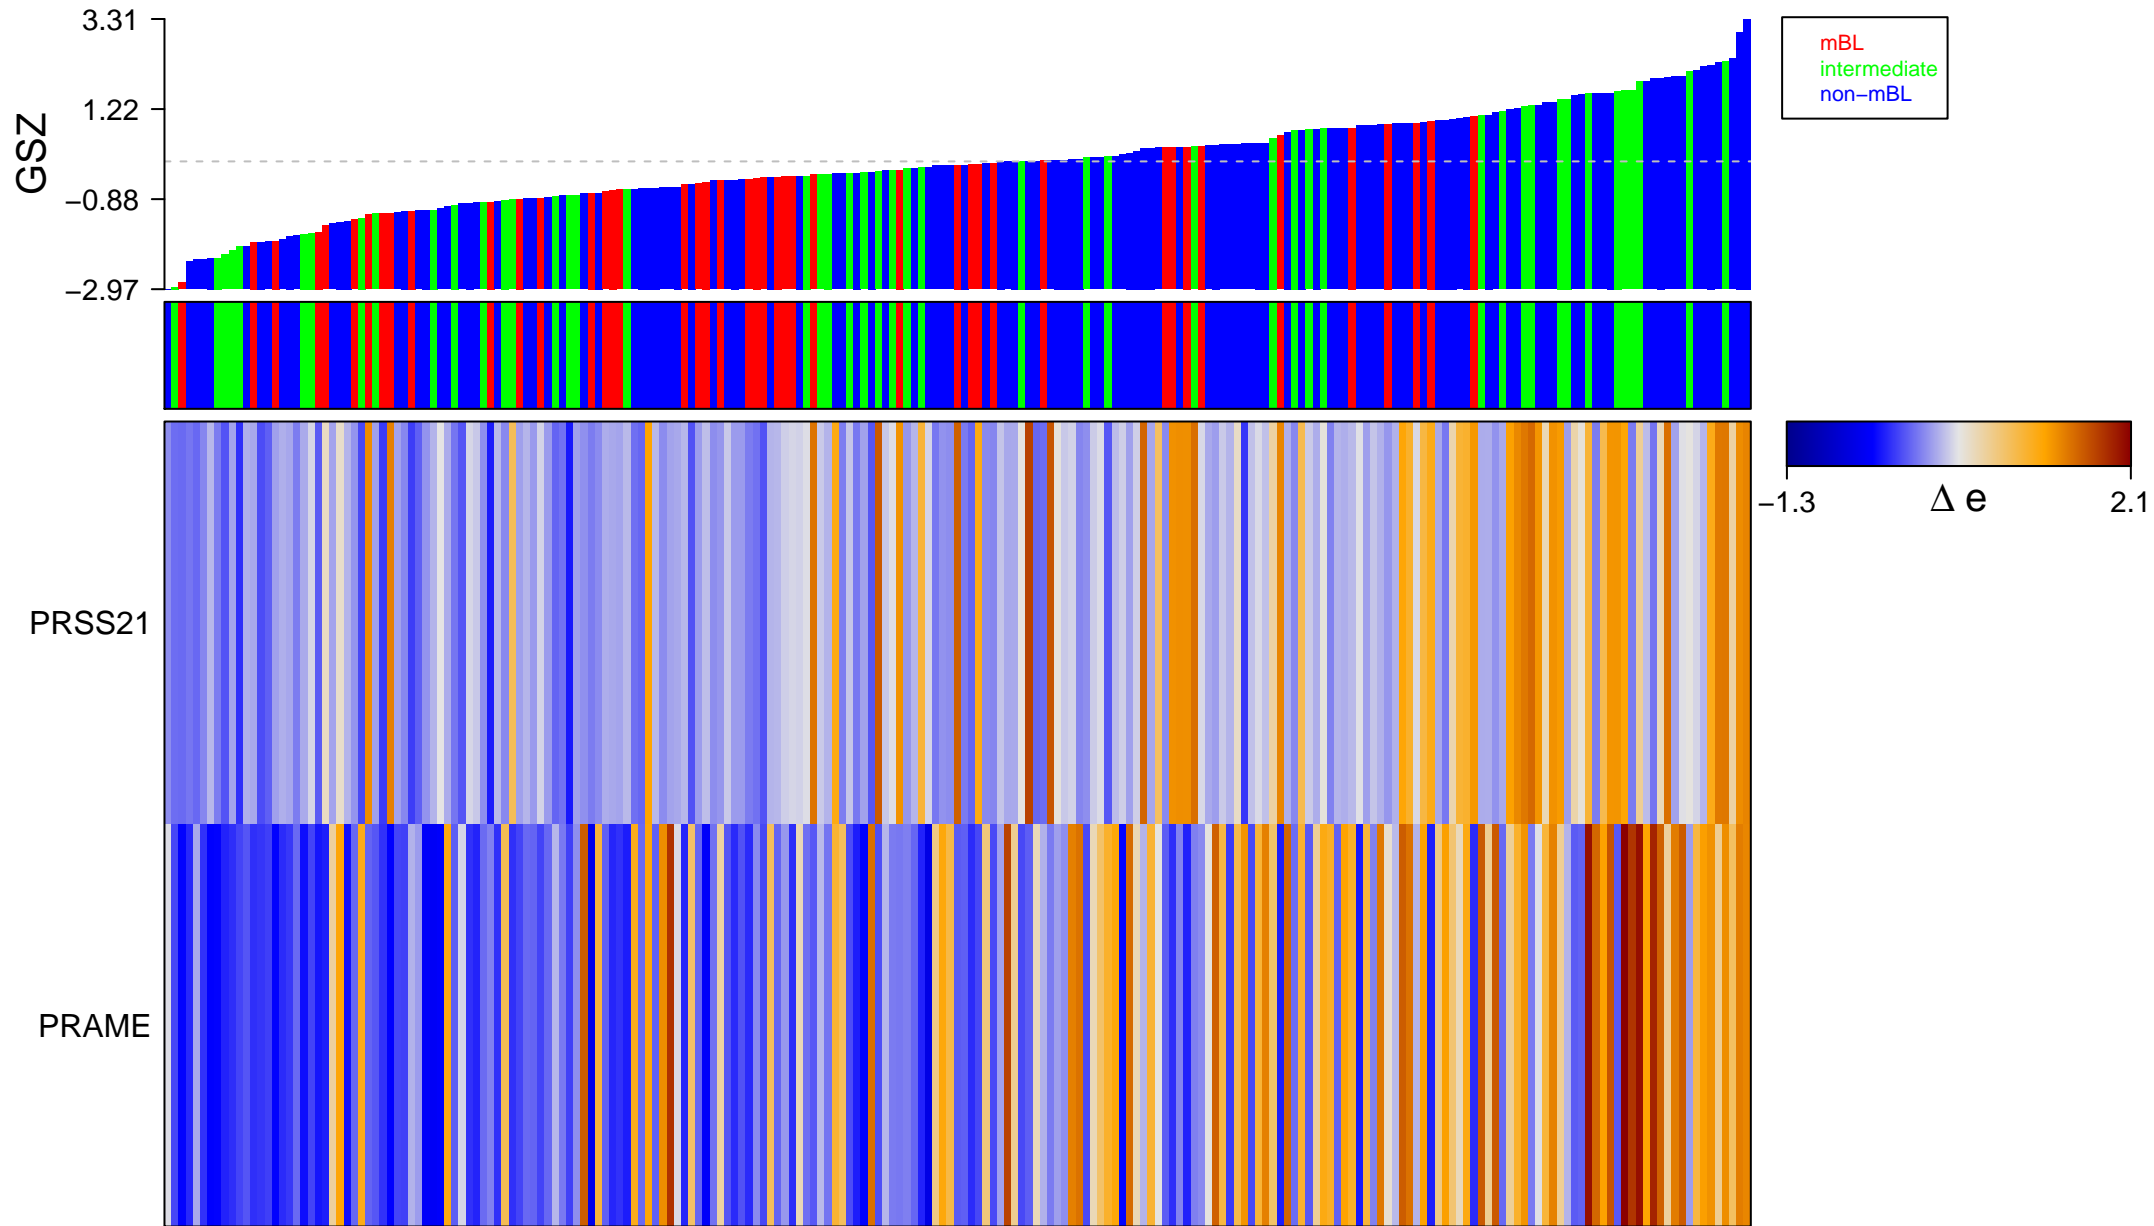

WEBER_METHYLATED_ICP_IN_FIBROBLAST

WEBER_METHYLATED_ICP_IN_FIBROBLAST

■ on
■ -
□ off

WEBER_METHYLATED_ICP_IN_FIBROBLAST