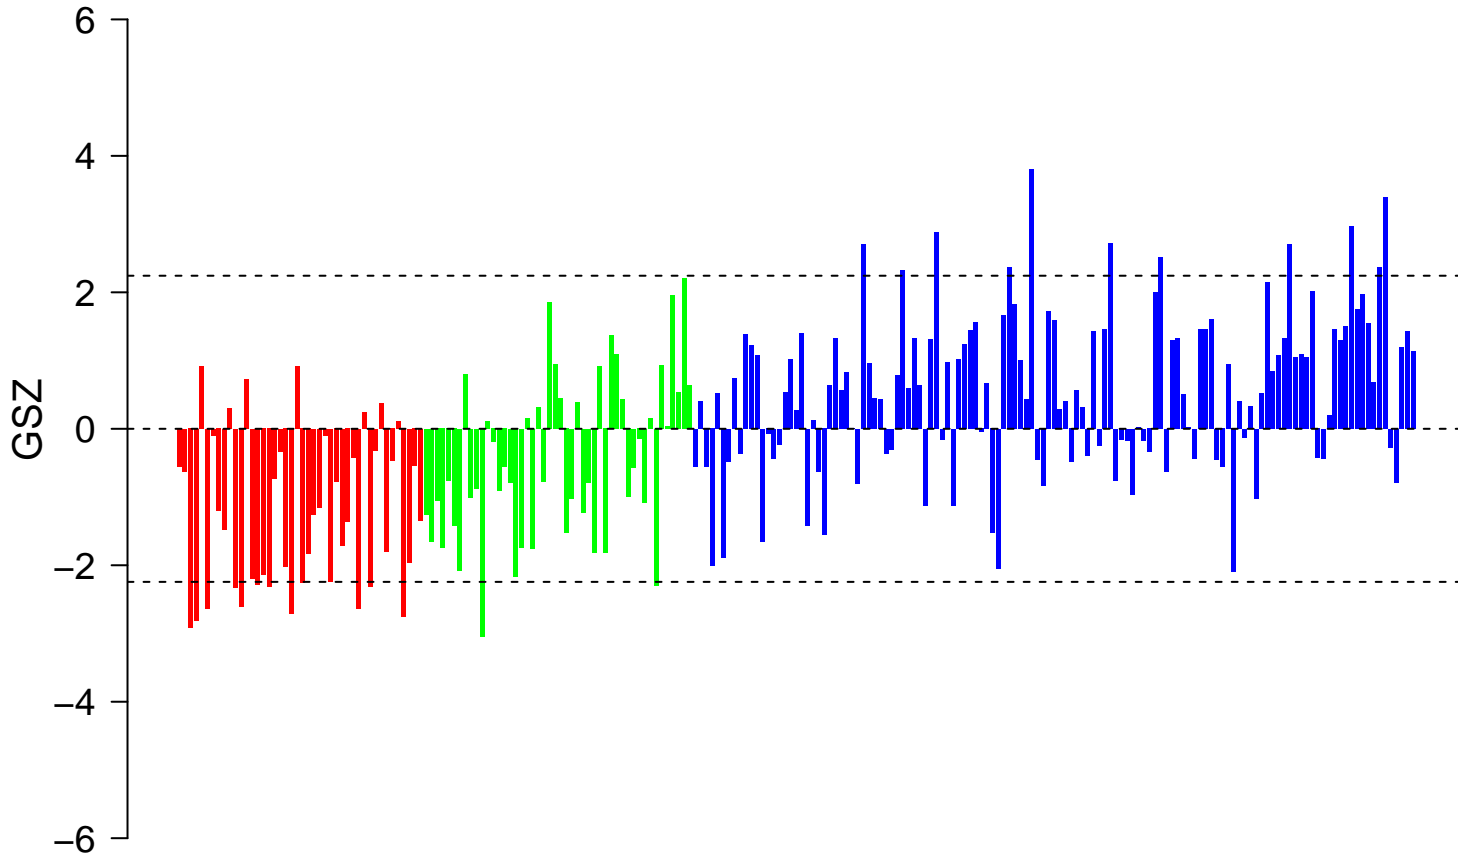

WANG_THOC1_TARGETS_DN

WANG_THOC1_TARGETS_DN

■ on
■ -
□ off

WANG_THOC1_TARGETS_DN