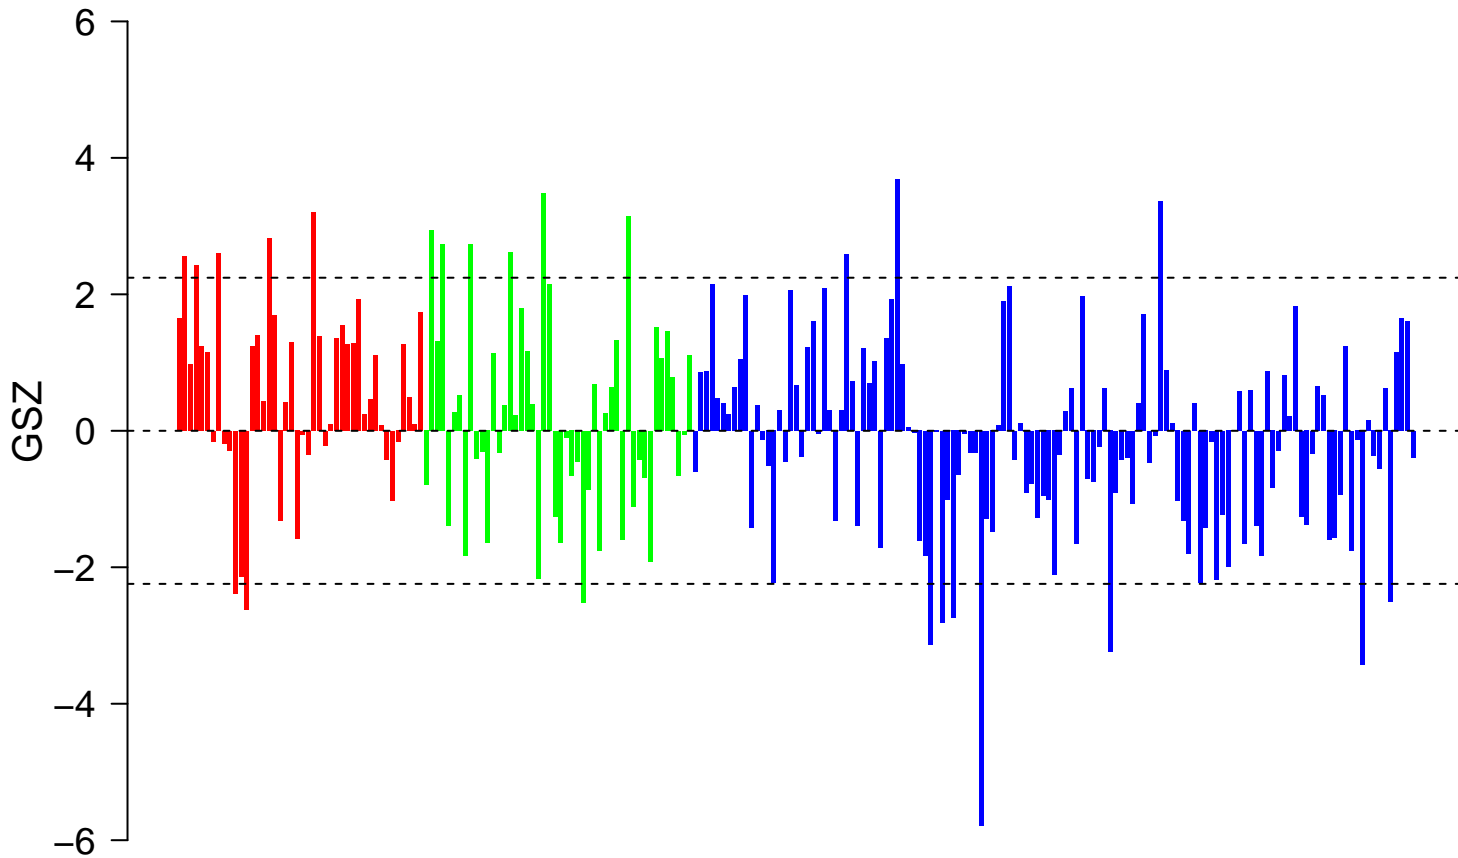

WANG_LMO4_TARGETS_UP

WANG_LMO4_TARGETS_UP

■ on
■ -
□ off

WANG_LMO4_TARGETS_UP