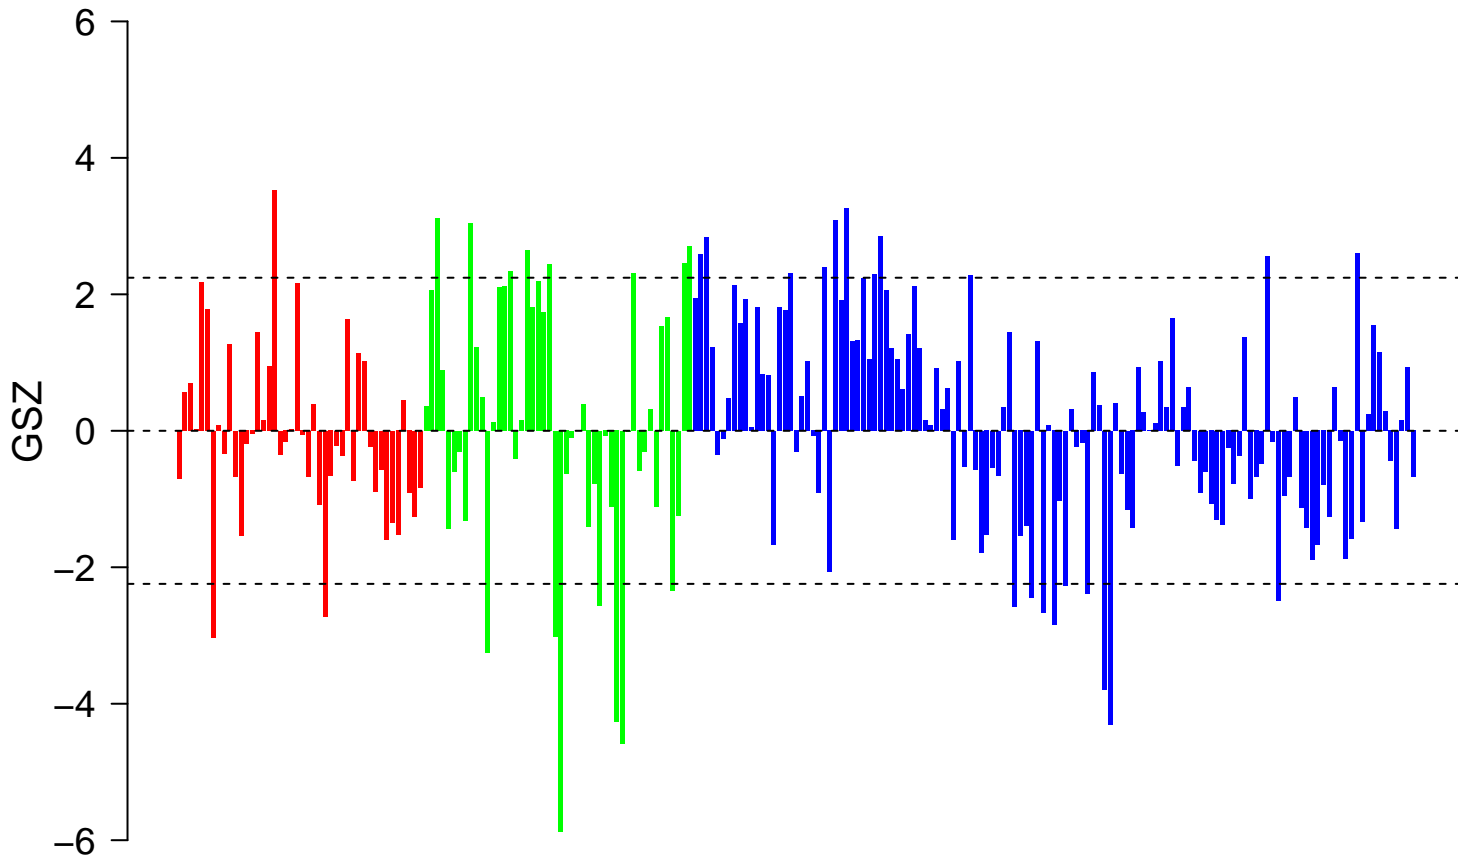

WANG_LMO4_TARGETS_DN

■ on
■ -
□ off

WANG_LMO4_TARGETS_DN