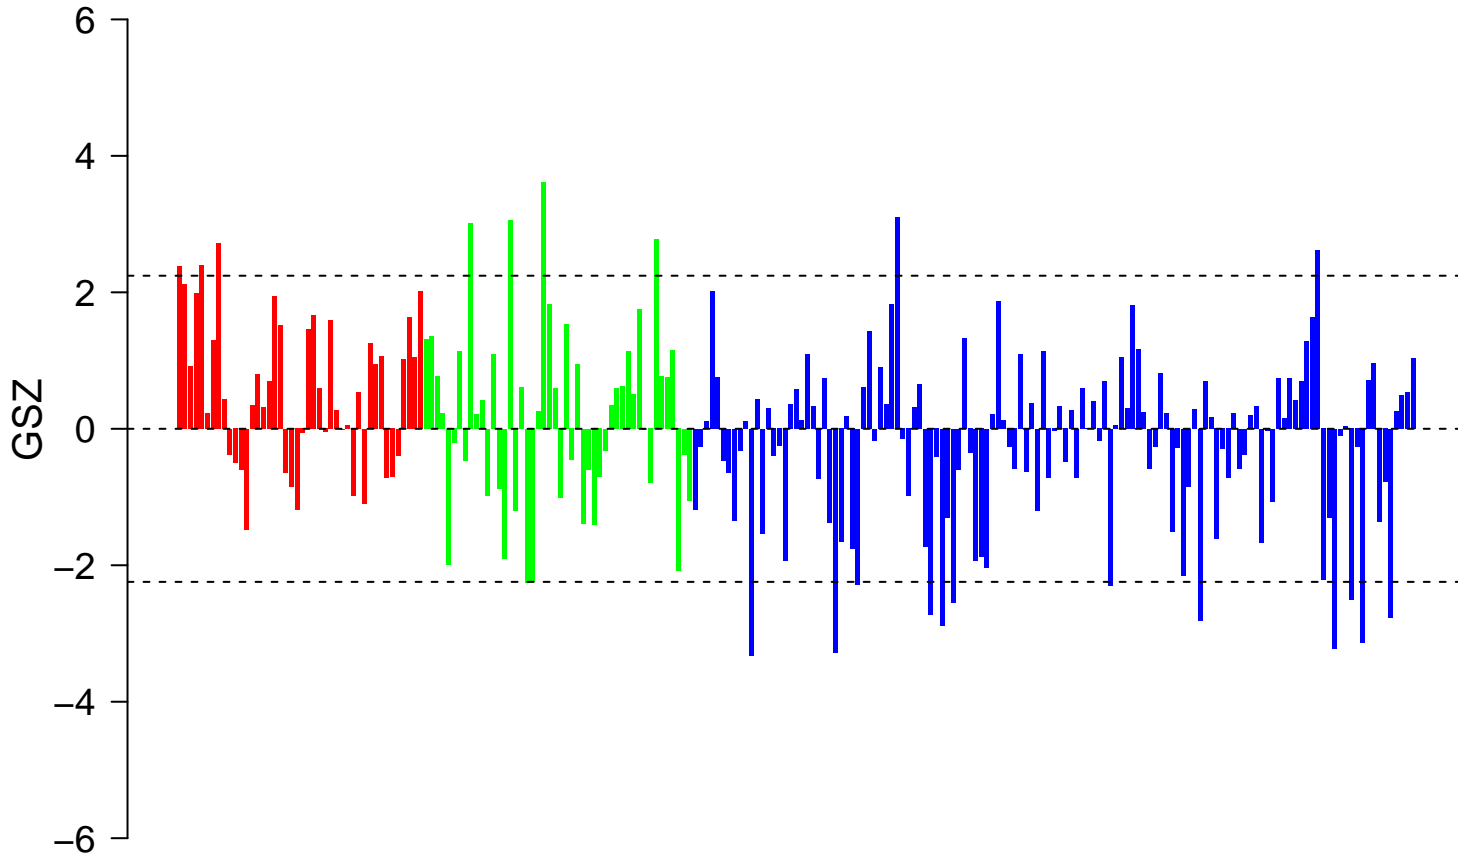

# WANG\_CLIM2\_TARGETS\_UP

■ on  
■ -  
□ off