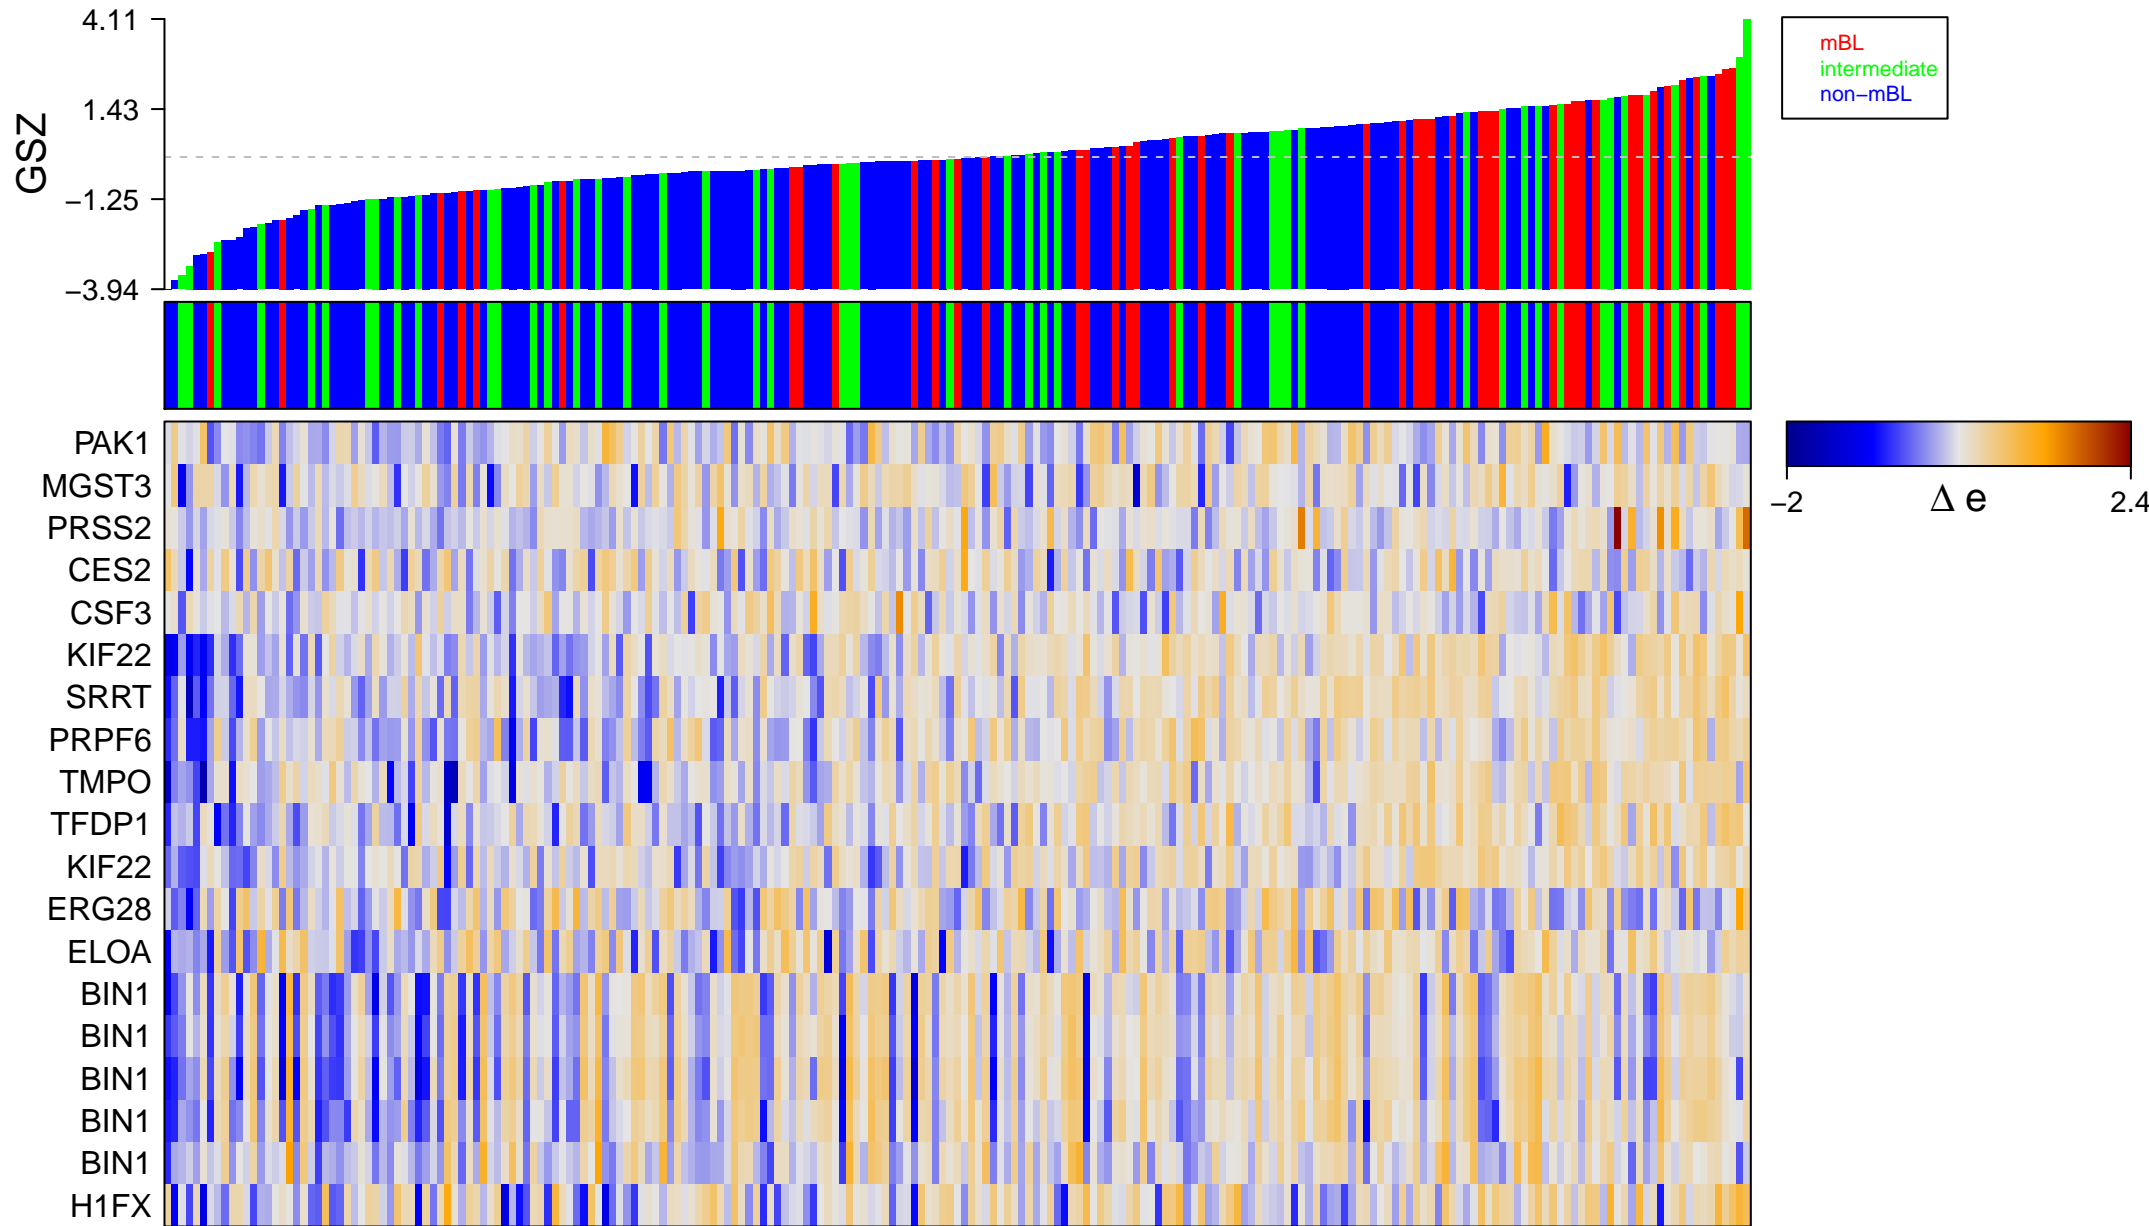

WALLACE_JAK2_TARGETS_UP

WALLACE_JAK2_TARGETS_UP

■ on
■ -
□ off

WALLACE_JAK2_TARGETS_UP