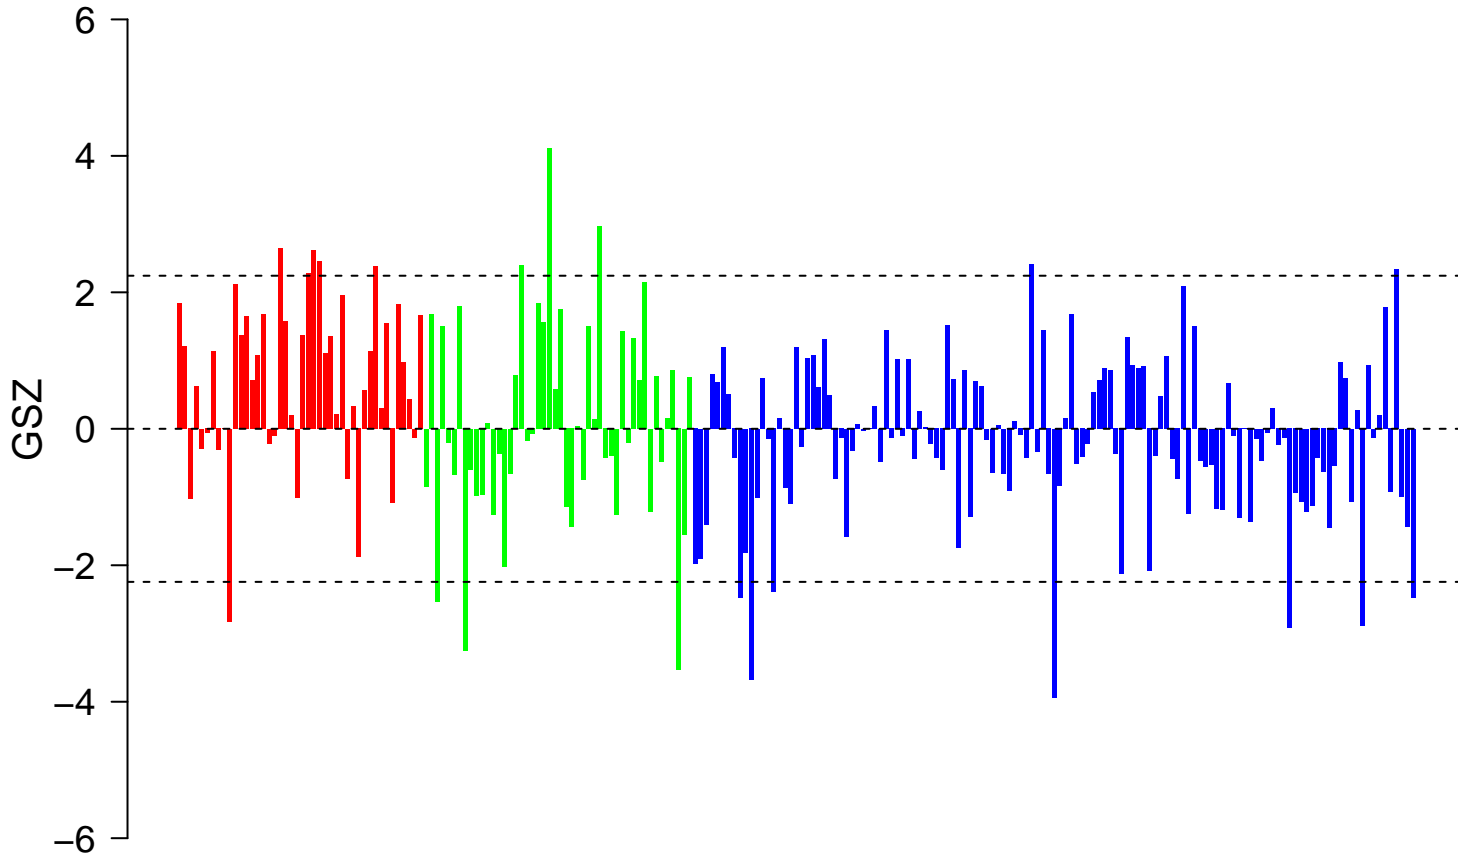

WALLACE_JAK2_TARGETS_UP

WALLACE_JAK2_TARGETS_UP

■ on
■ -
□ off

WALLACE_JAK2_TARGETS_UP