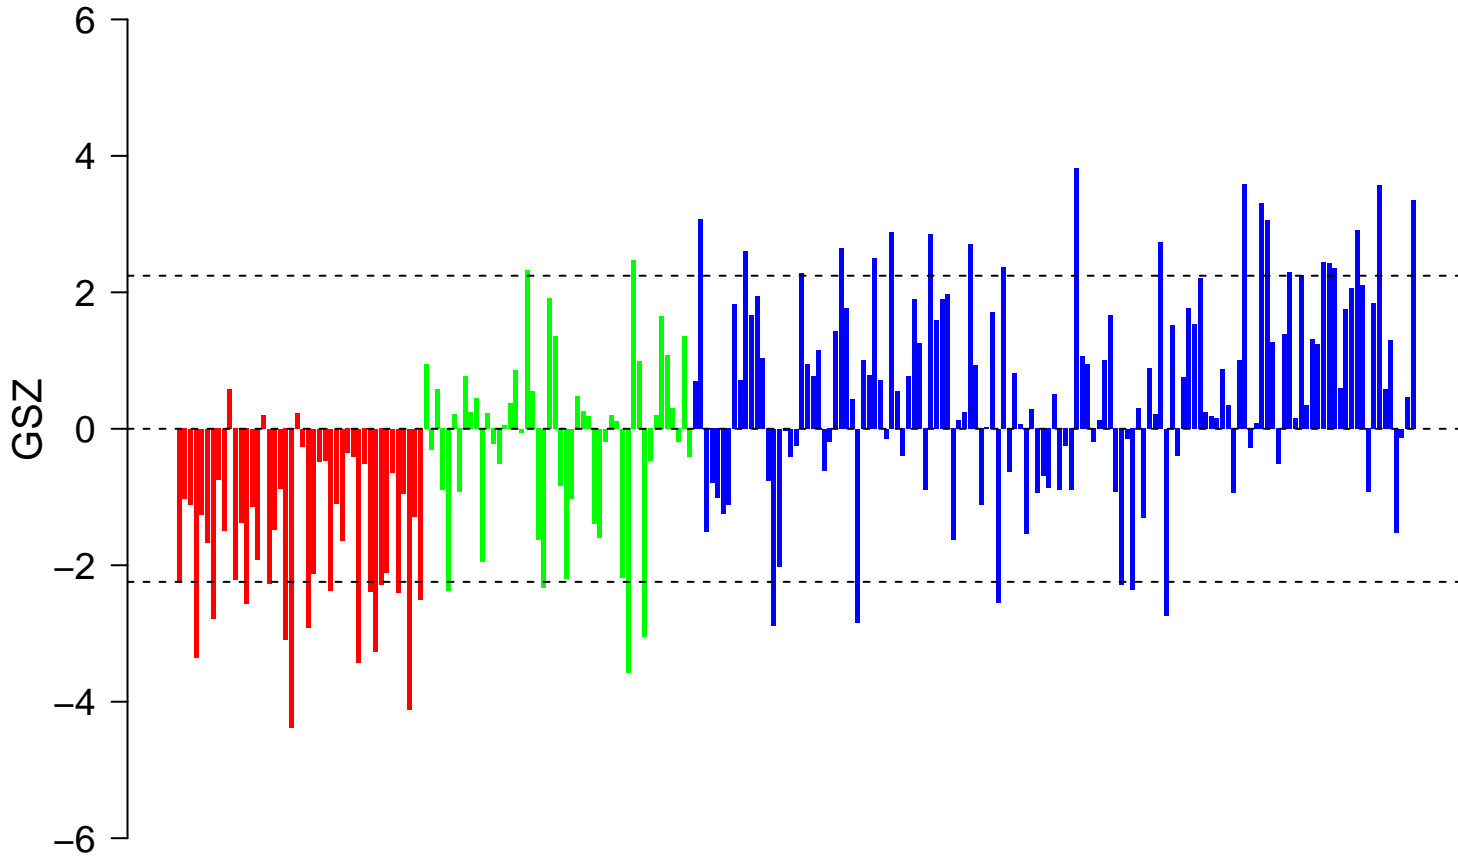

# VISALA\_AGING\_LYMPHOCYTE\_DN

# VISALA\_AGING\_LYMPHOCYTE\_DN

■ on  
■ -  
□ off