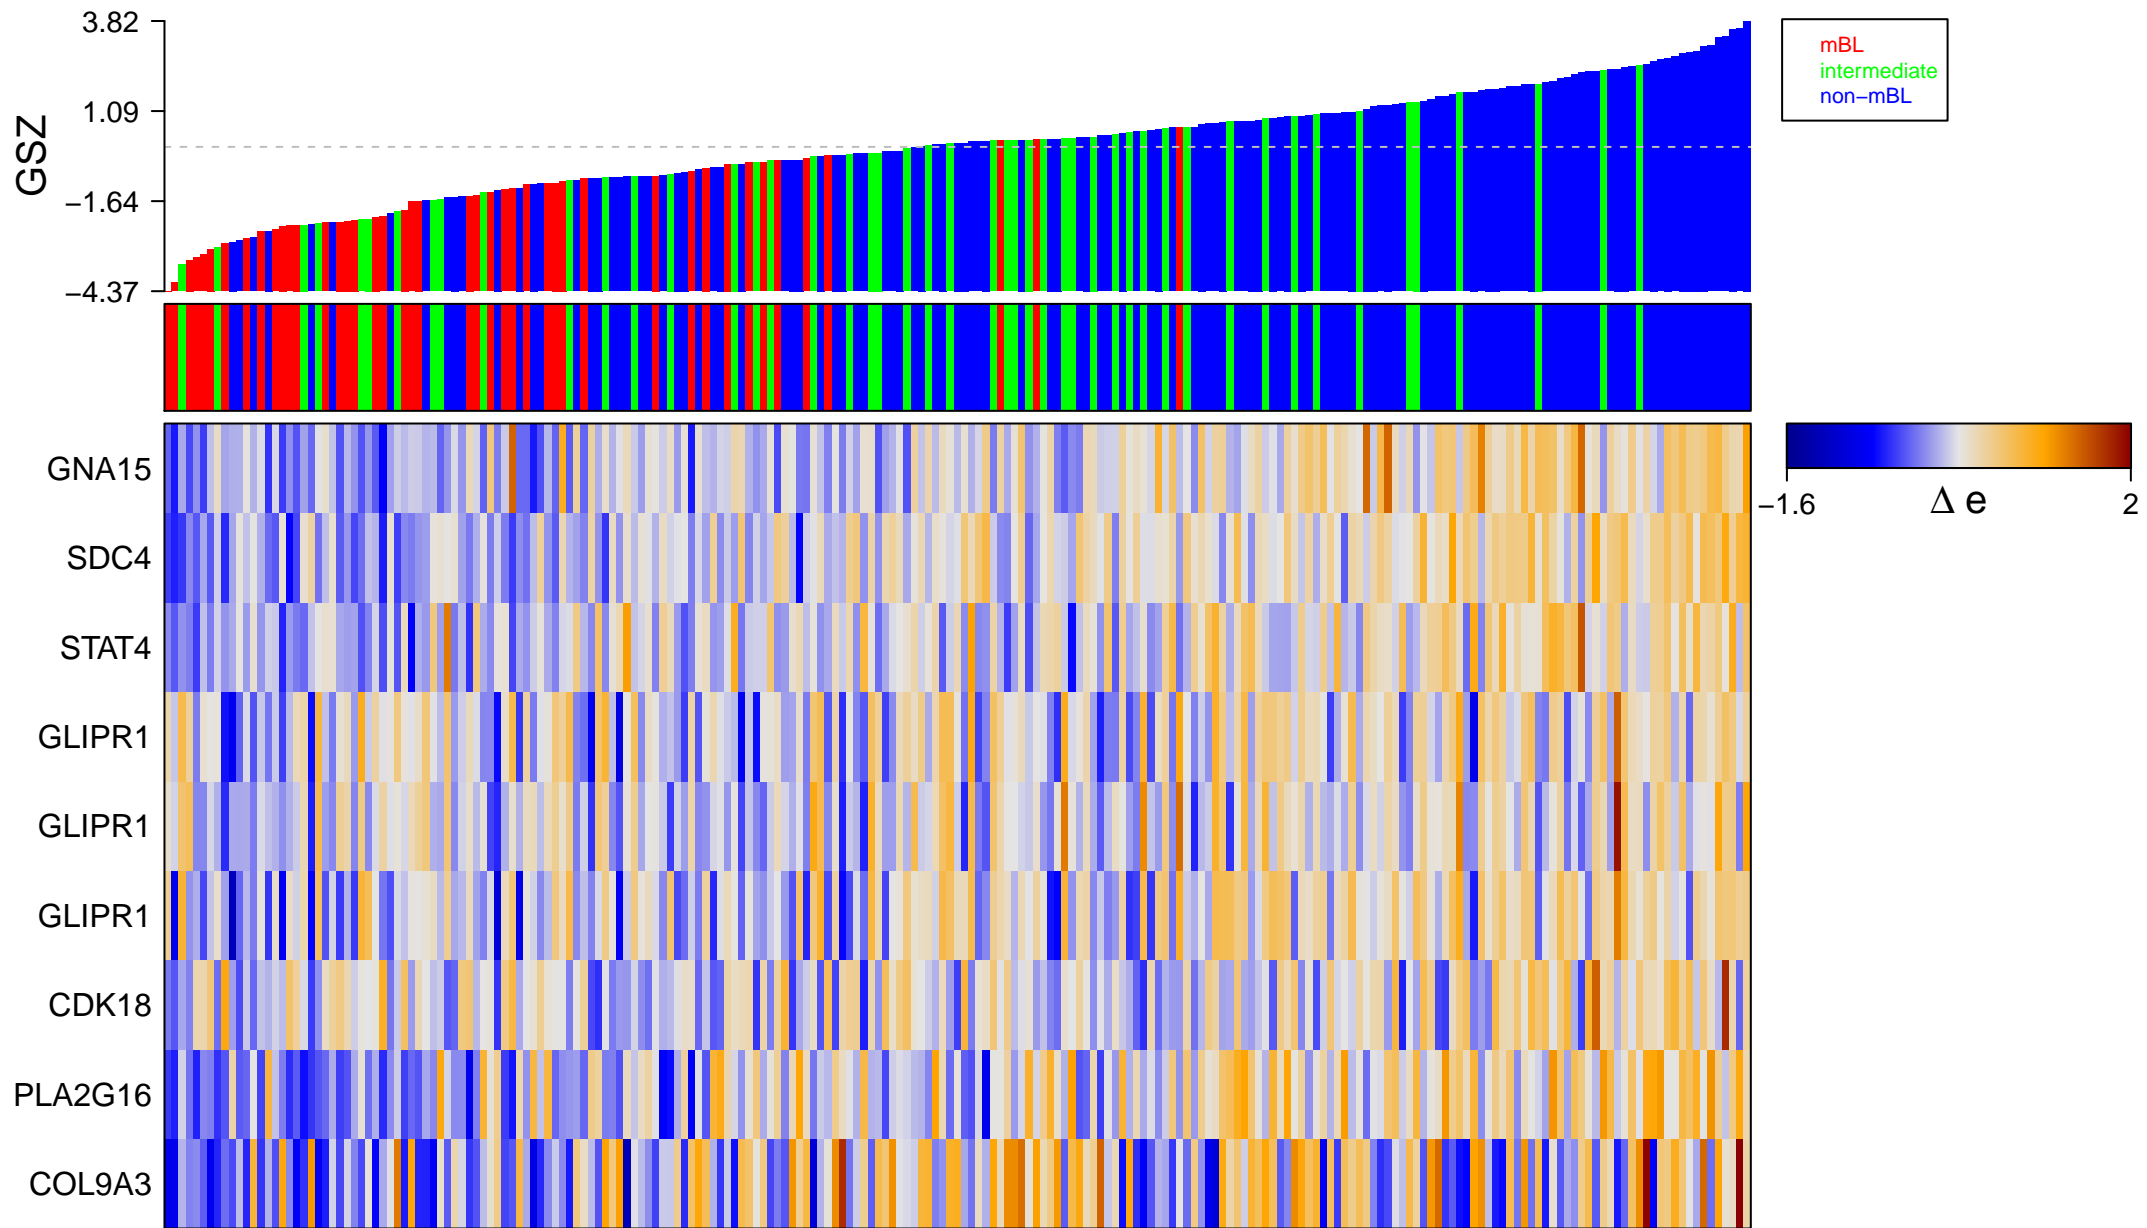

# VISALA\_AGING\_LYMPHOCYTE\_DN

# VISALA\_AGING\_LYMPHOCYTE\_DN

■ on  
■ -  
□ off